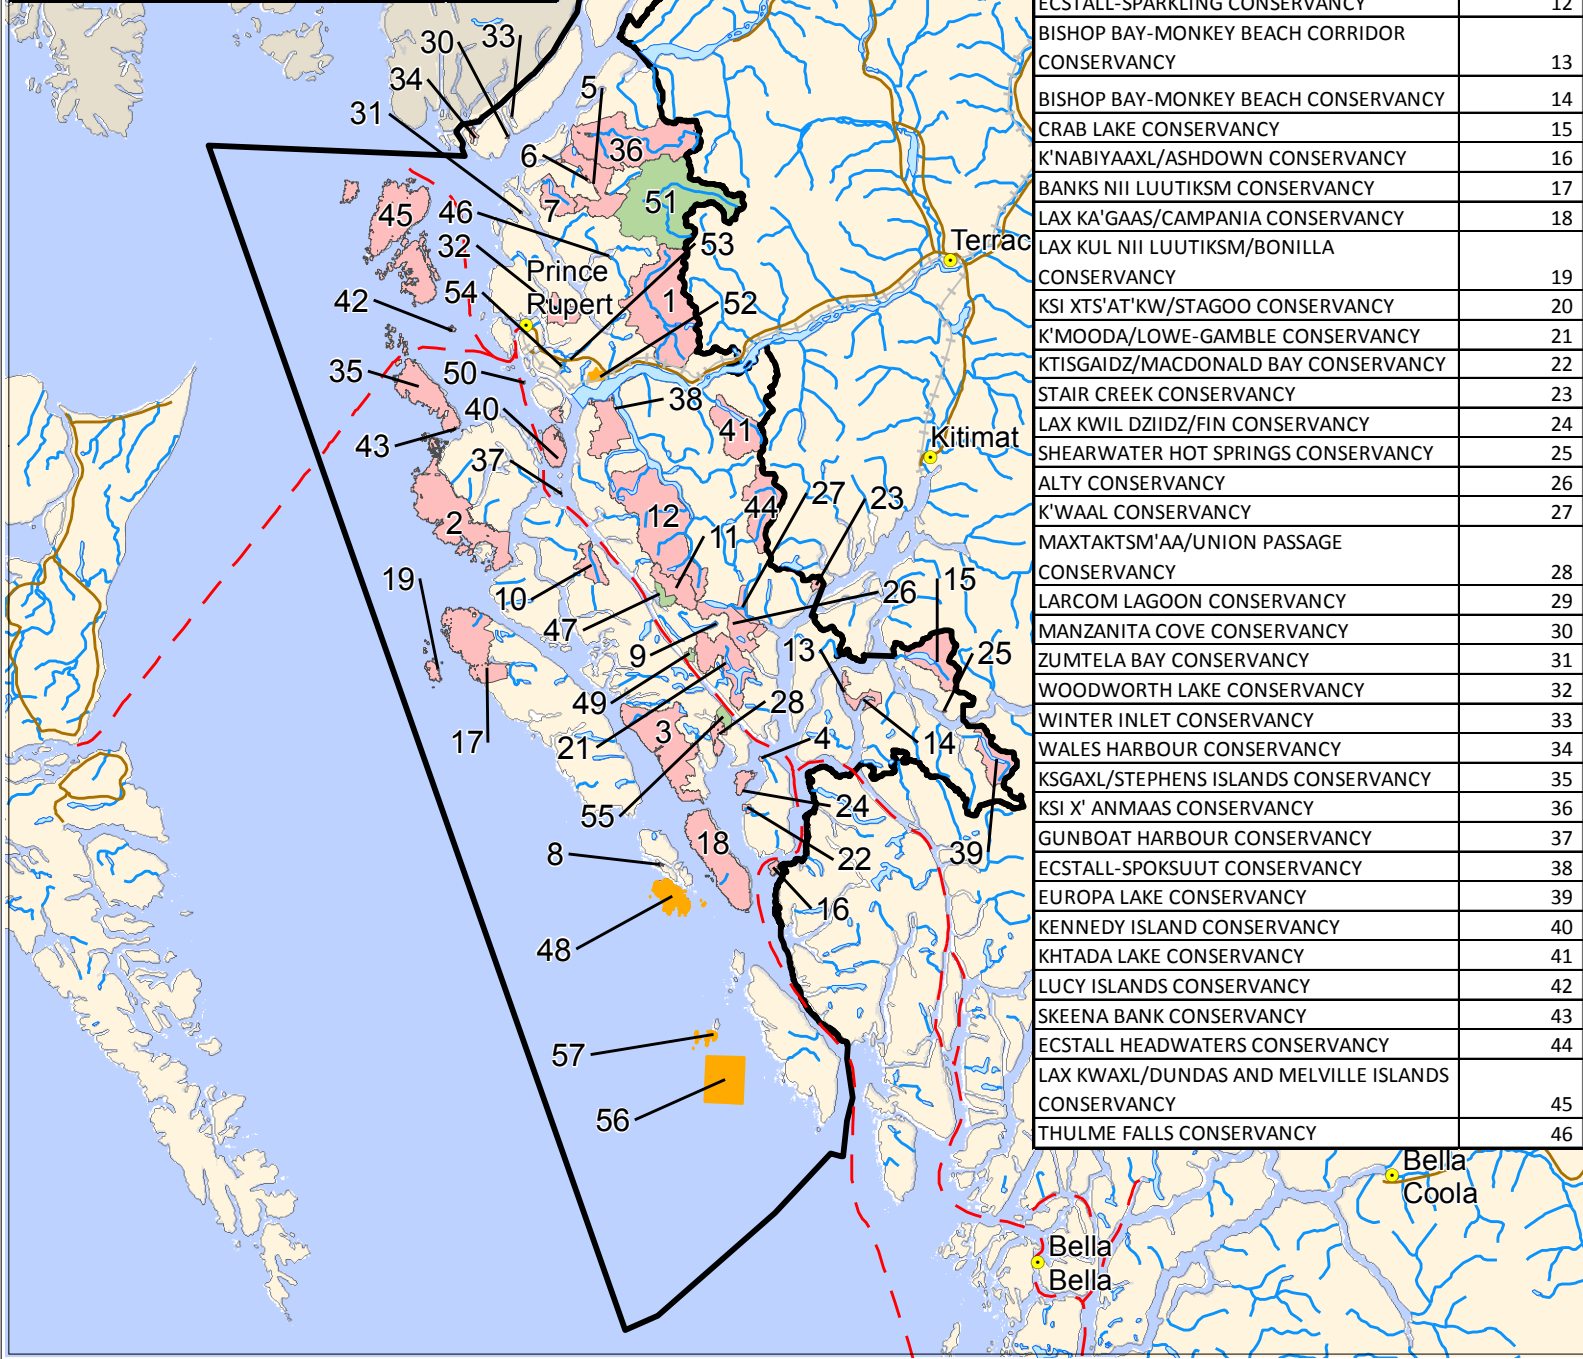

Park or Protected Area	Number
KLEWNUGGIT INLET MARINE PARK	47
DEWDNEY AND GLIDE ISLANDS ECOLOGICAL RESERVE	48
LOWE INLET MARINE PARK	49
KITSON ISLAND MARINE PARK	50
KHUTZEYMATEEN PARK	51
GAMBLE CREEK ECOLOGICAL RESERVE	52
PRUDHOMME LAKE PARK	53
DIANA LAKE PARK	54
UNION PASSAGE MARINE PARK	55
BYERS/CONROY/HARVEY/SINNETT ISLANDS ECOLOGICAL RESERVE	56
MOORE/MCKENNY/WHITMORE ISLANDS ECOLOGICAL RESERVE	57

North Coast LRMP Protected Areas

June 2, 2017

 North Coast LRMP	 Ocean
 Provincial Park	 Lake
 Ecological Reserve	 River
 Conservancy	 Road
	 Ferry Route

Scale = 1:2,000,000

0 20 40
Kilometres

BRITISH COLUMBIA
www.gov.bc.ca