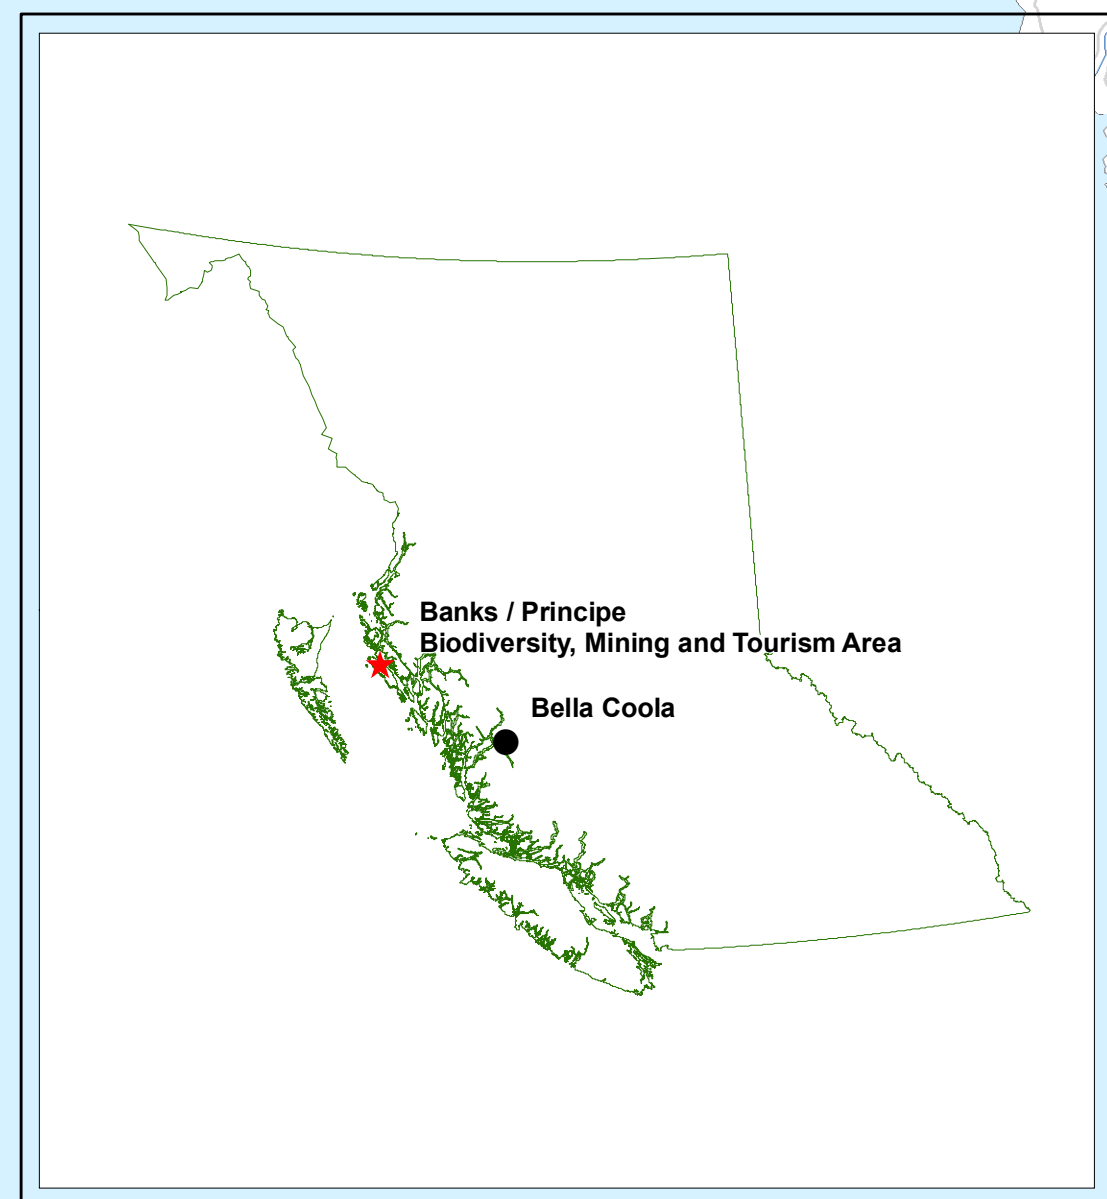

Banks / Principe
Biodiversity, Mining and Tourism Area
Official Plan: BMTA - Banks / Principe, September 30, 2008

Kilometers

The crown land that is the Banks / Principe Biodiversity, Mining and Tourism Area does not include any land that is exempted from the Banks / Principe Biodiversity, Mining and Tourism Area under the Order in Council that establishes the Banks / Principe Biodiversity, Mining and Tourism Area.

Legend - Biodiversity, Mining and Tourism Boundary - denotes the position of UTM coordinates shown - m denotes metres - offset denotes line drawn parallel to and perpendicularly distant from a natural feature or boundary as shown	Point of Commencement UTM Coordinate Northing: 5930403m Easting: 425699m thence clockwise:	Data Sources: Cadastral Database Management System (CCMS) Terran Resource Information Management (TRIM) North American Datum (NAD) 83 Universal Transverse Mercator UTM 9 UTM Coordinates are derived from TRIM Base BCOS map sheets: 103G 060, 103G 069, 103G 058, 103G 059, 103G 060, 103G 068, 103G 069 Land Districts Range 4 Coast District	
	The Biodiversity, Mining and Tourism Boundary shown on this plan is hereby approved		Produced by ILMB, Nanaimo Service Centre Date plotted: September 30, 2008 Filename: bmta_banks_principe.pdf Coast Implementation Team Date