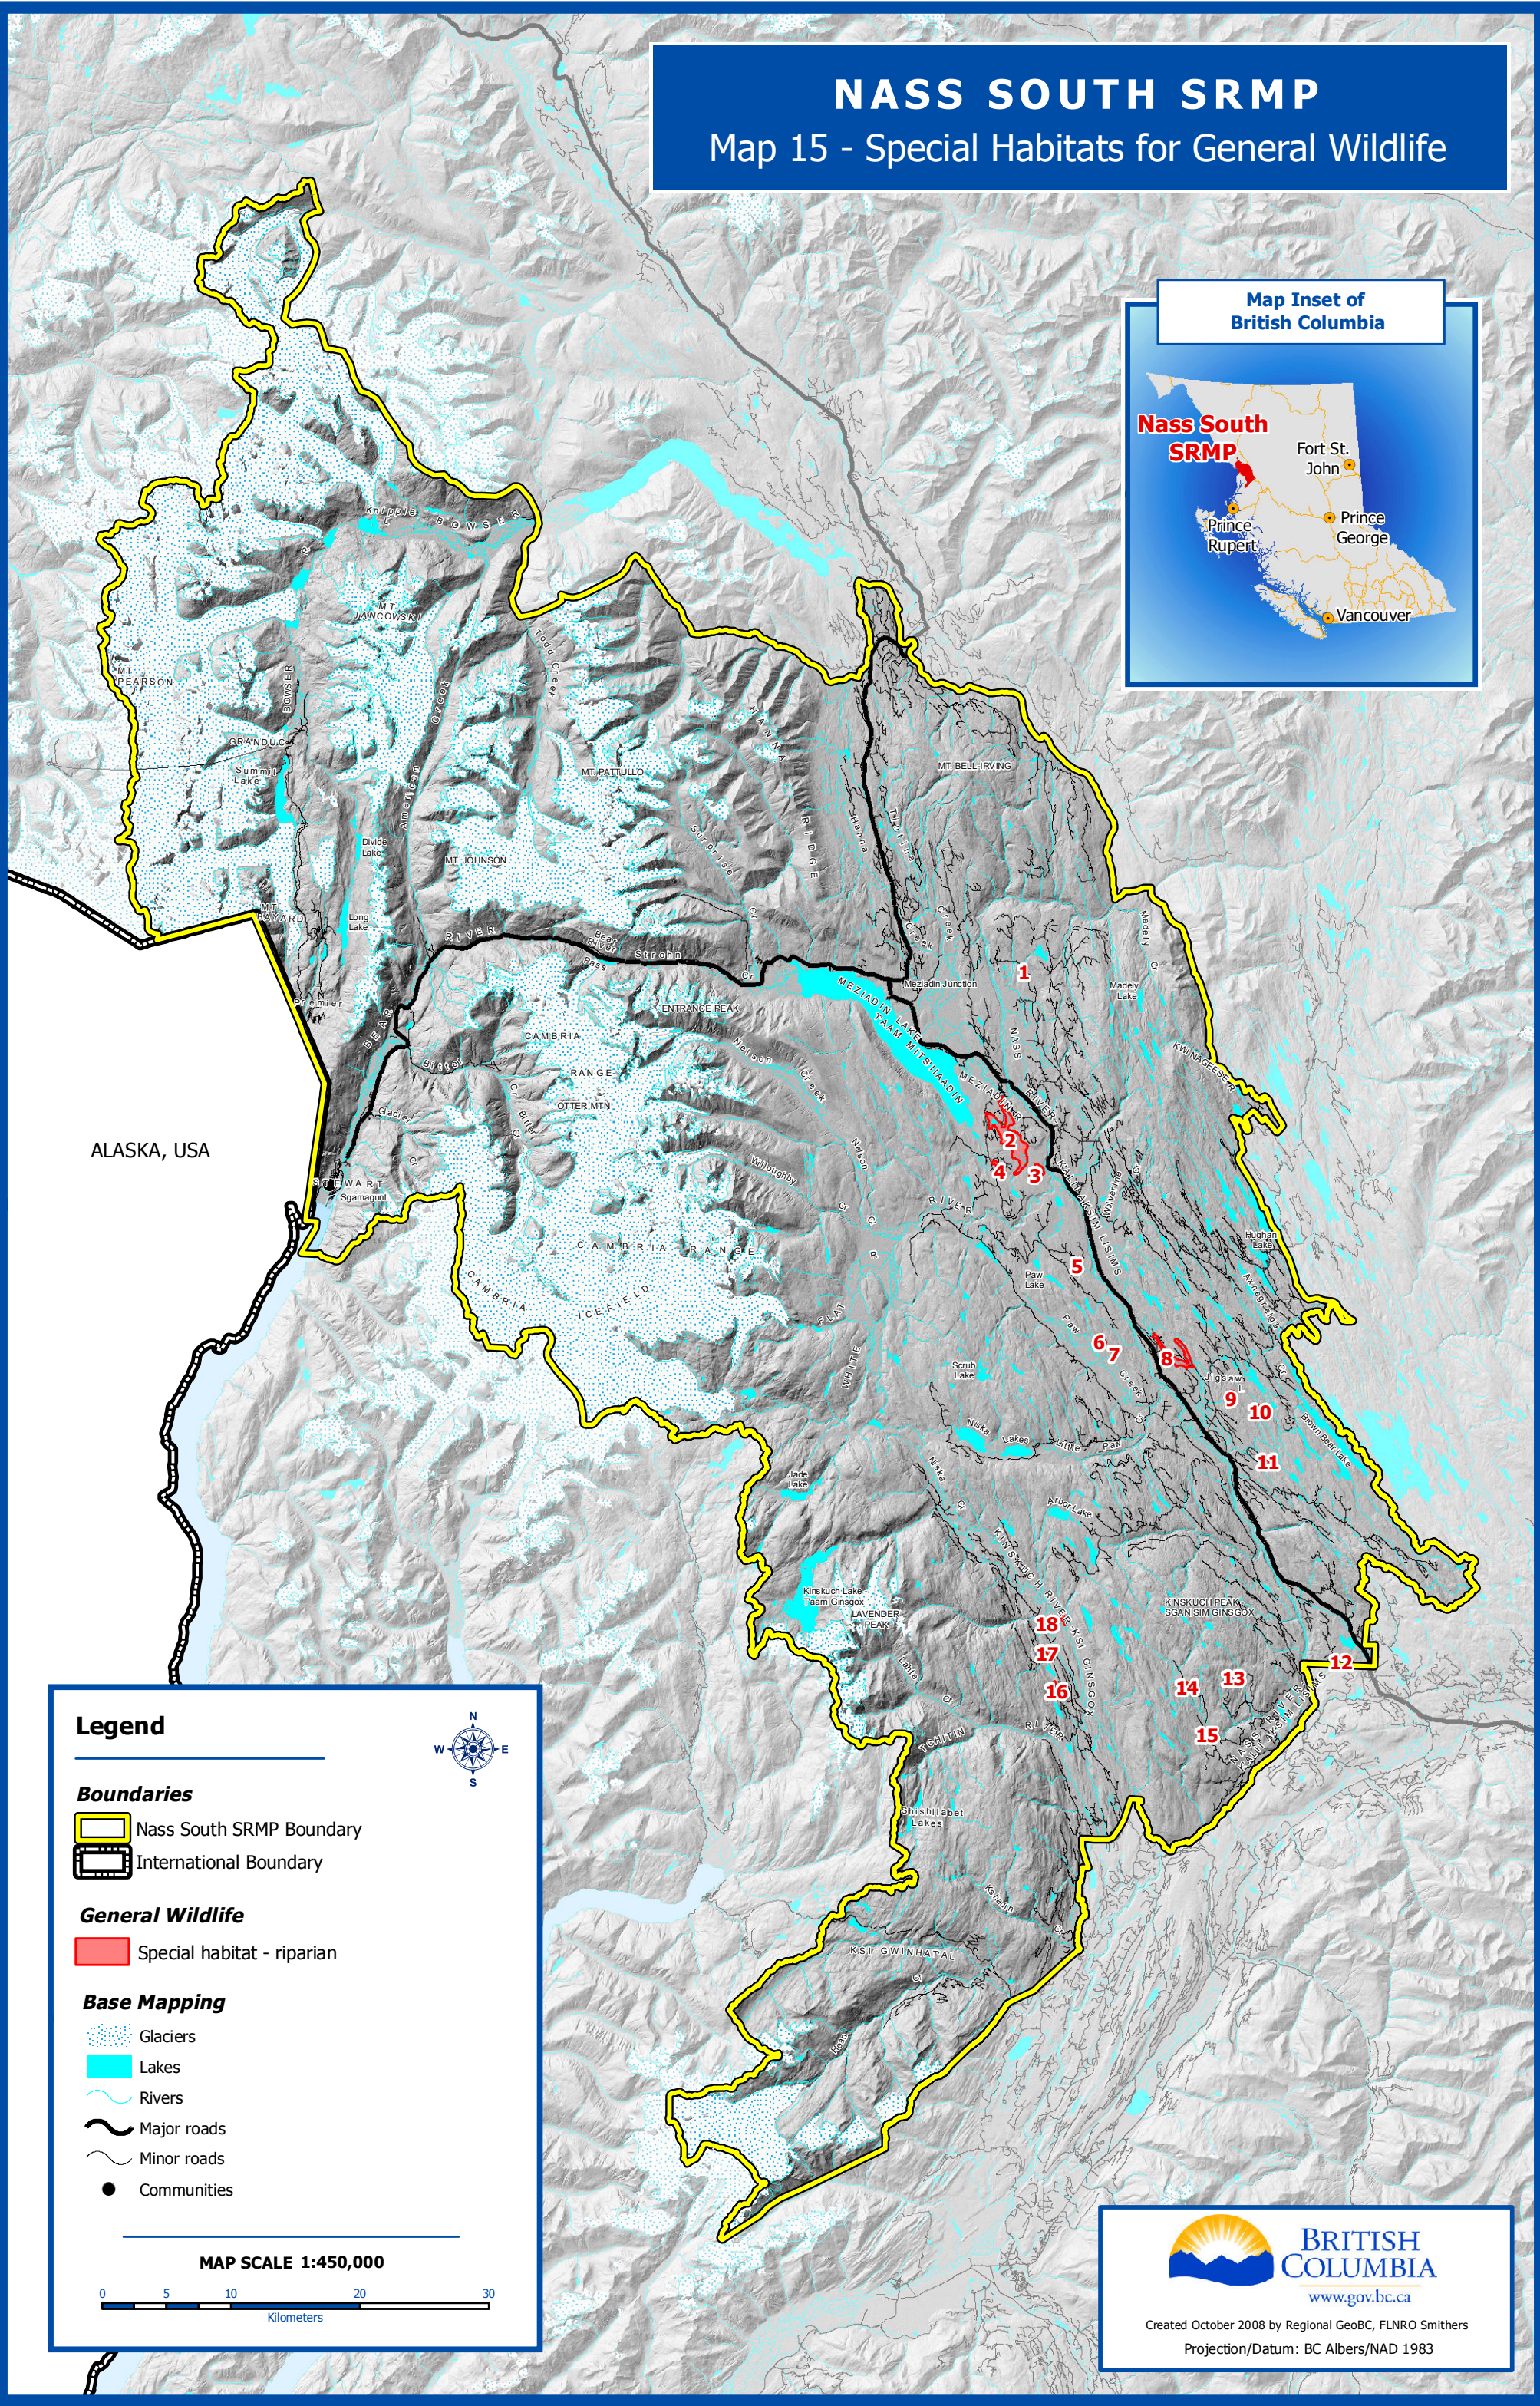

NASS SOUTH SRMP

Map 15 - Special Habitats for General Wildlife

Map Inset of British Columbia

ALASKA, USA

Legend

Boundaries

- Nass South SRMP Boundary
- International Boundary

General Wildlife

- Special habitat - riparian

Base Mapping

- Glaciers
- Lakes
- Rivers
- Major roads
- Minor roads
- Communities

MAP SCALE 1:450,000

BRITISH COLUMBIA
www.gov.bc.ca

Created October 2008 by Regional GeoBC, FLNRO Smithers
Projection/Datum: BC Albers/NAD 1983