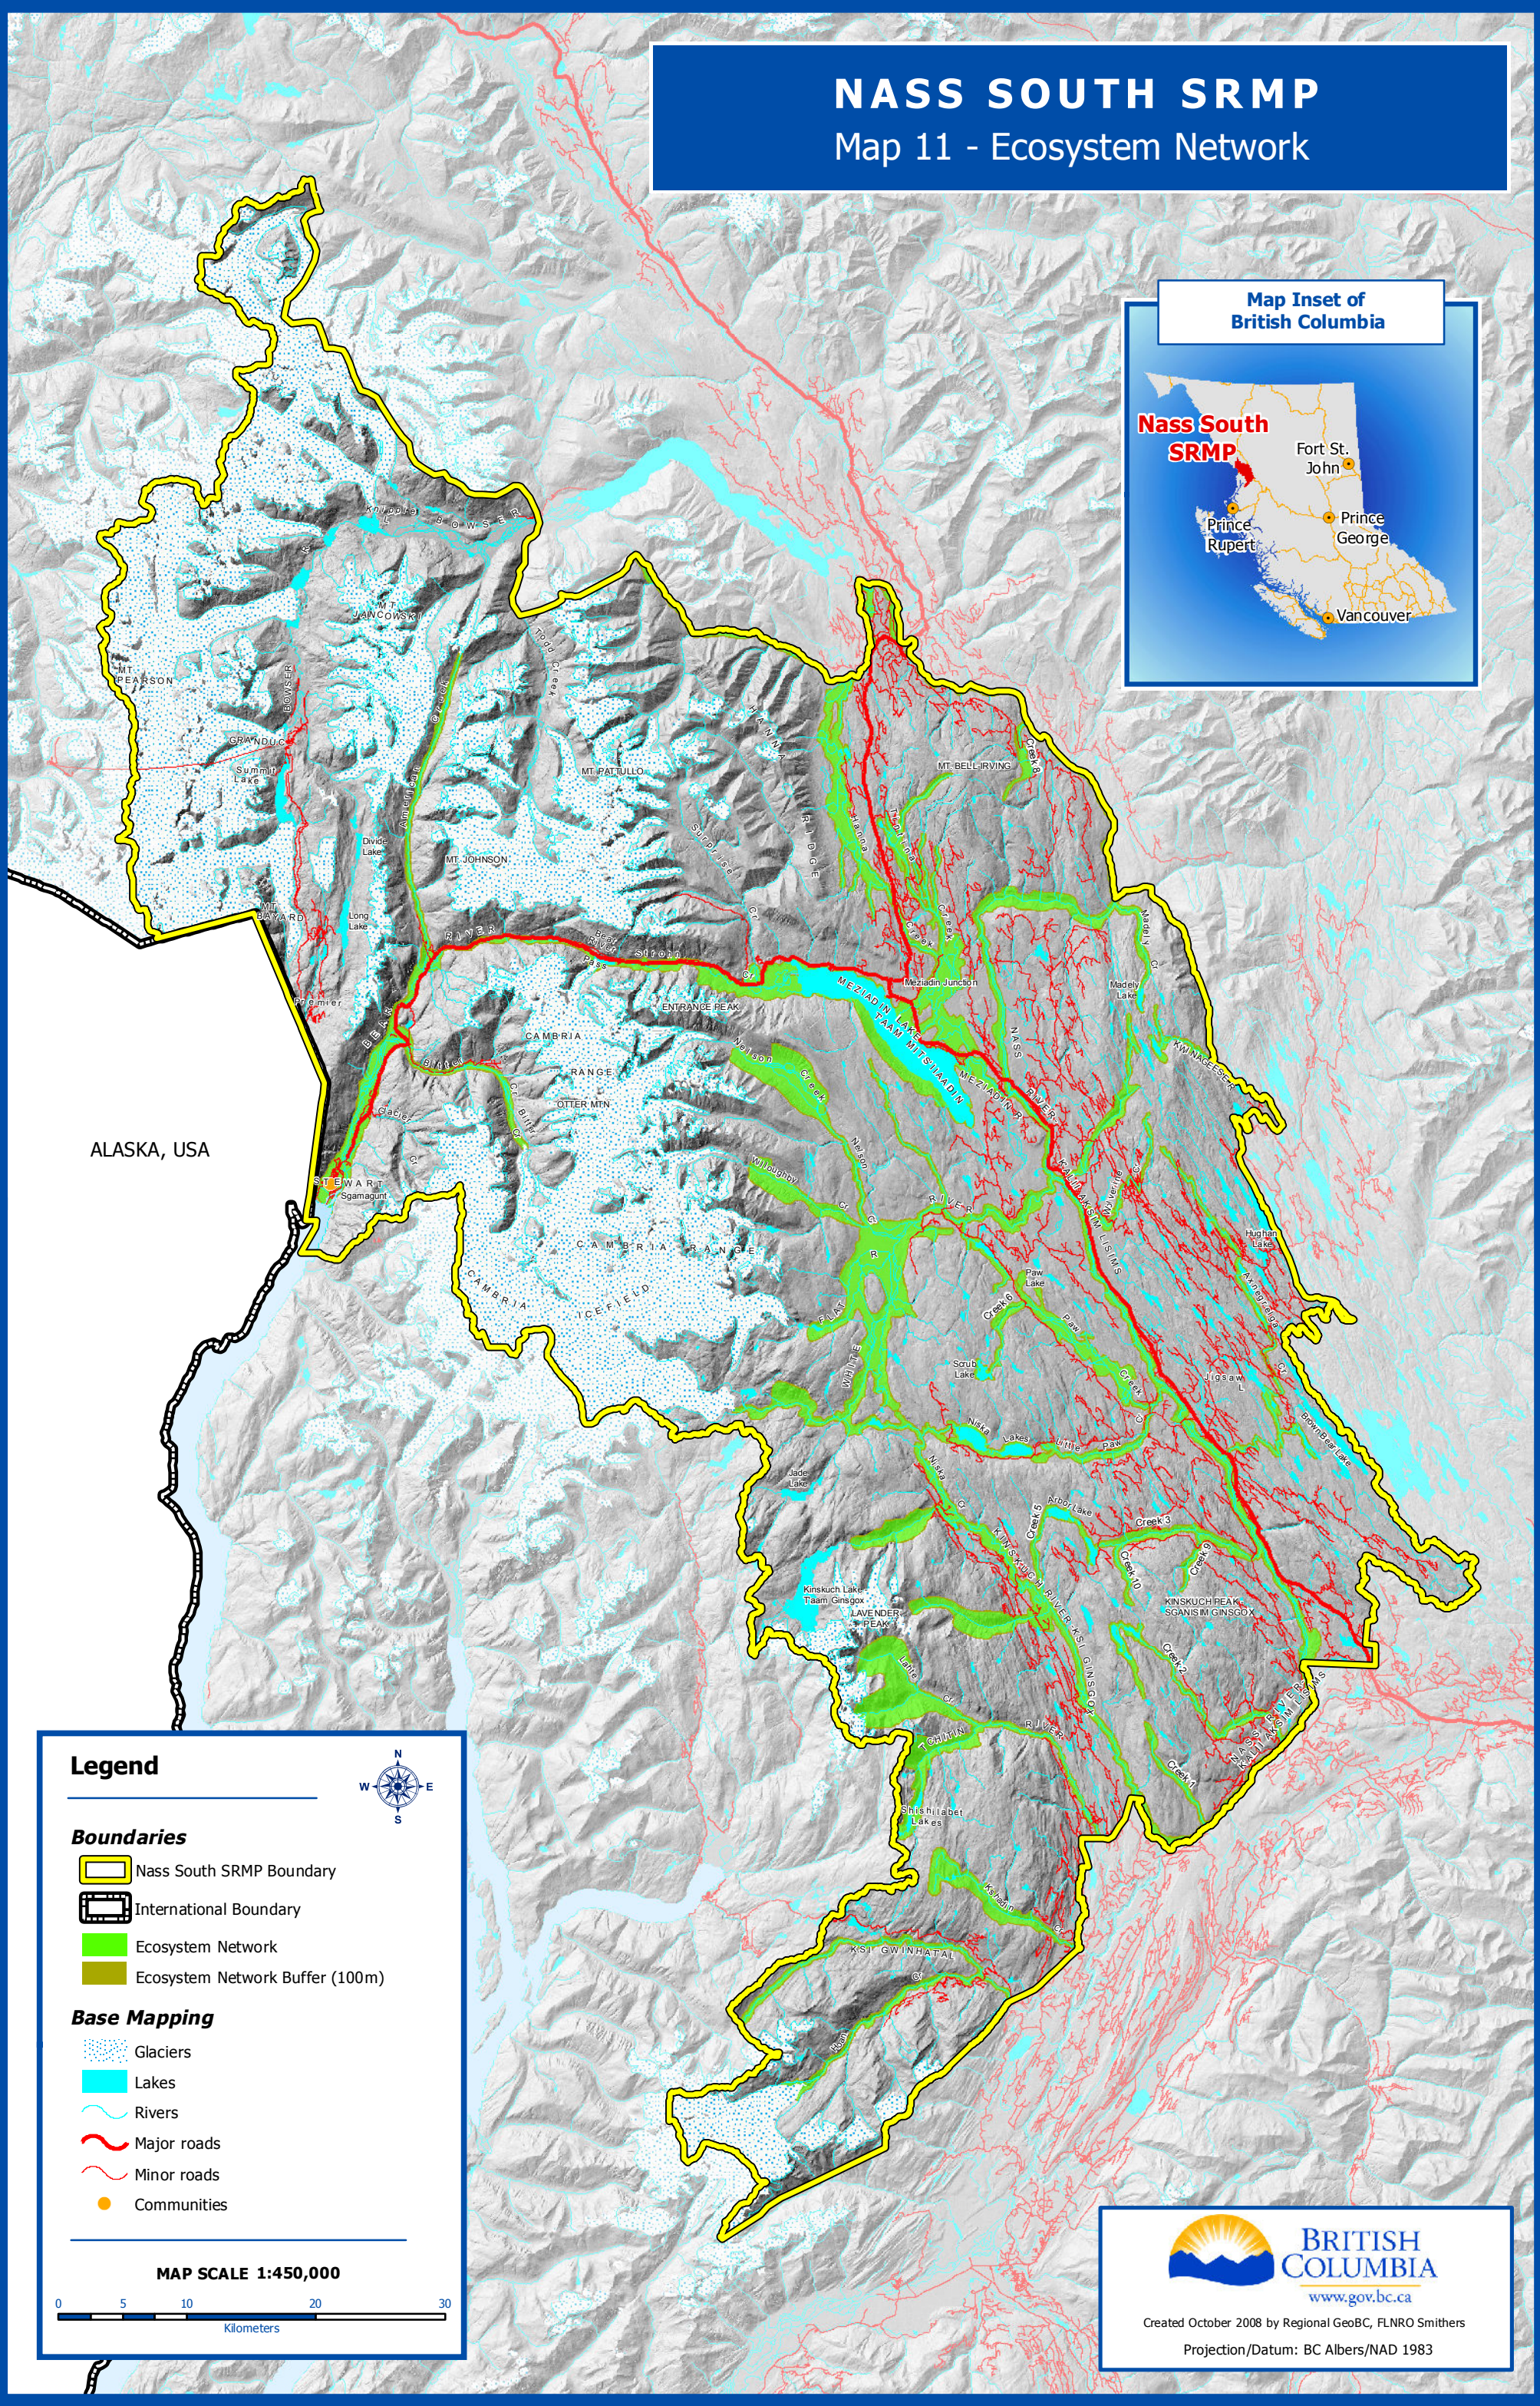

# NASS SOUTH SRMP

## Map 11 - Ecosystem Network

Map Inset of  
British Columbia

ALASKA, USA

### Legend

#### Boundaries

- Nass South SRMP Boundary
- International Boundary
- Ecosystem Network
- Ecosystem Network Buffer (100m)