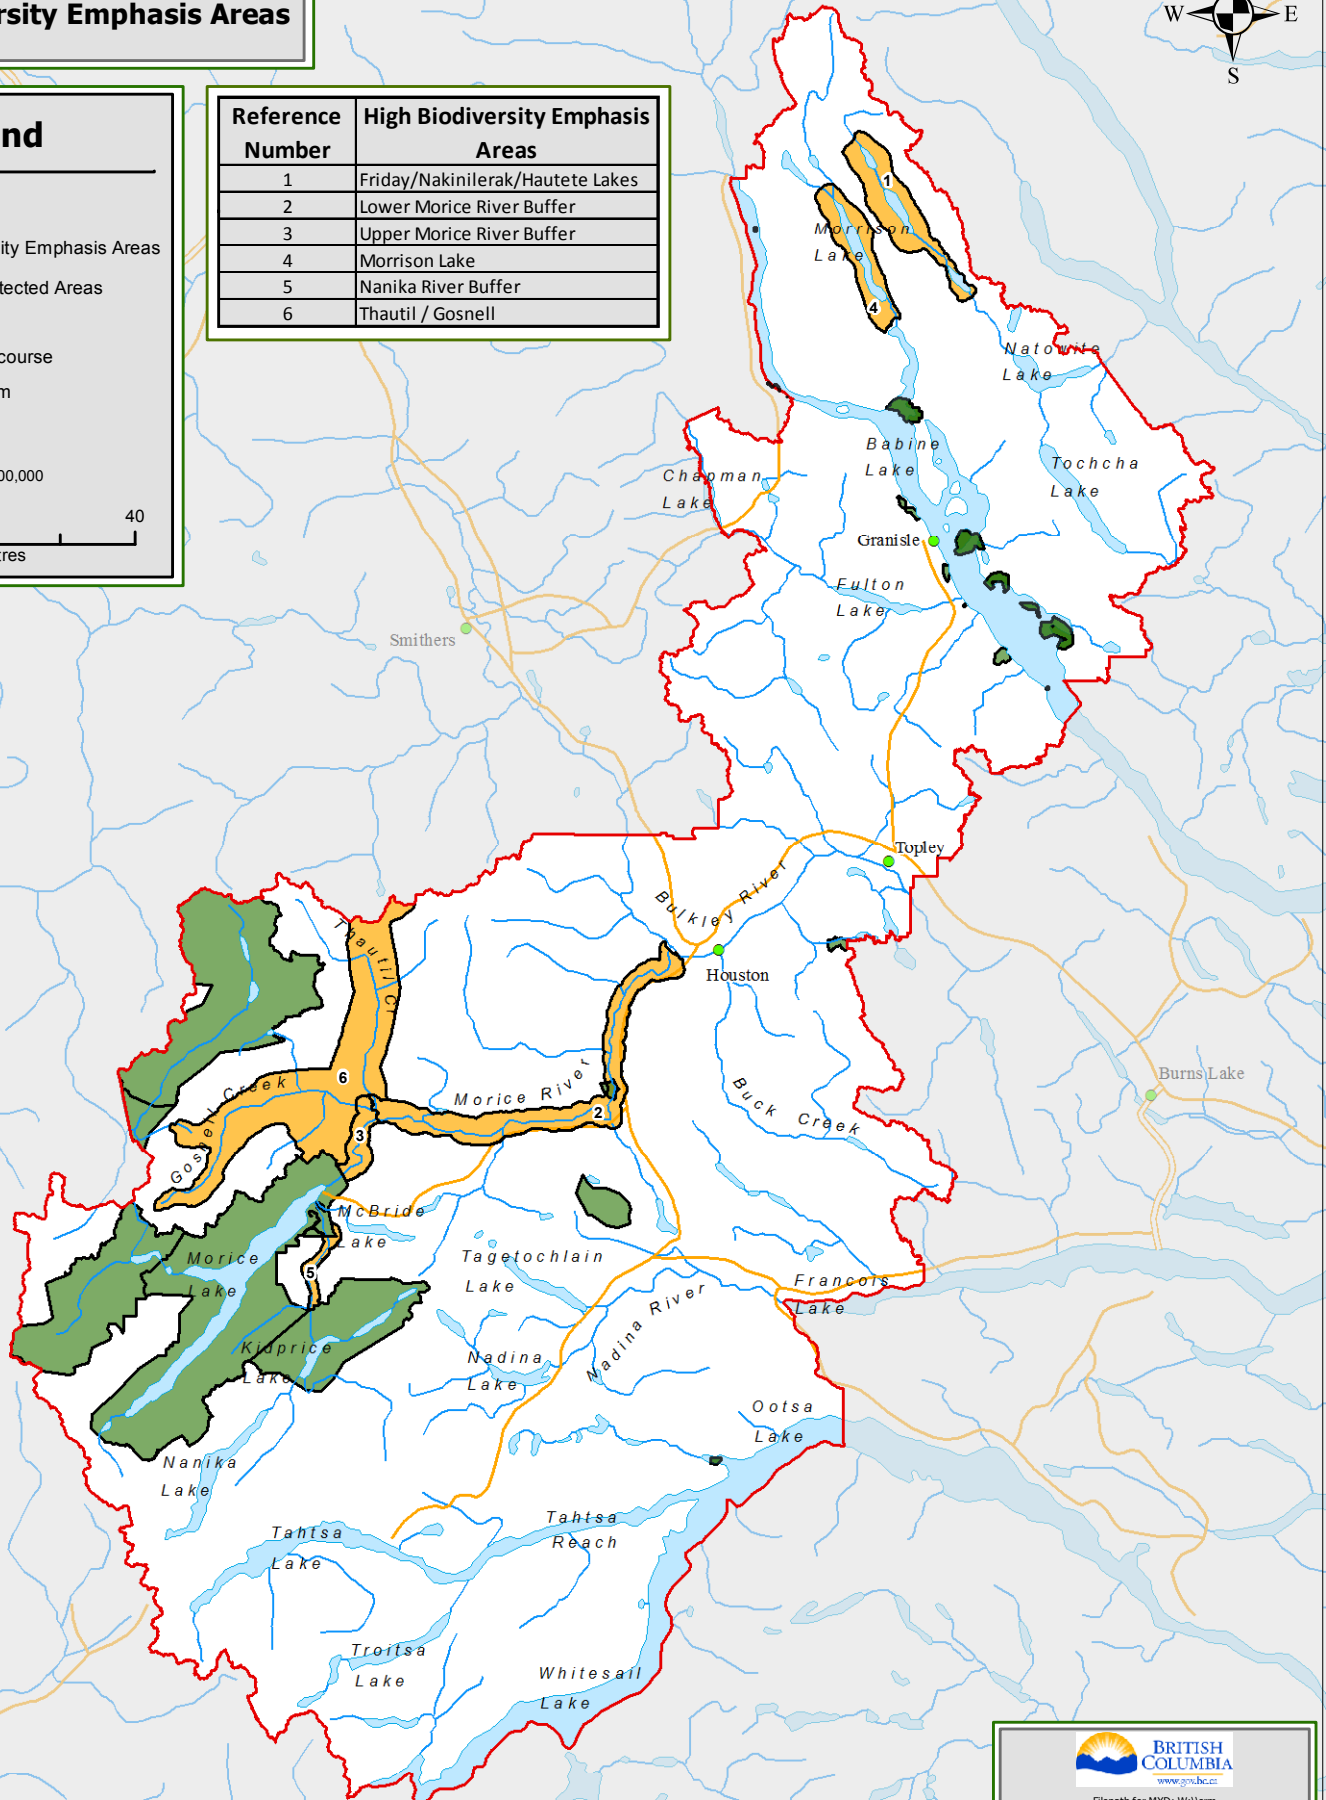

Morice LRMP - Map 2 High Biodiversity Emphasis Areas

Legend

- Morice LRMP
- High Biodiversity Emphasis Areas
- Parks and Protected Areas
- Lake or Watercourse
- River or Stream
- Road

Scale 1:1,000,000

Reference Number	High Biodiversity Emphasis Areas
1	Friday/Nakinilerak/Hautete Lakes
2	Lower Morice River Buffer
3	Upper Morice River Buffer
4	Morrison Lake
5	Nanika River Buffer
6	Thautil / Gosnell

Note: The information shown on this map is a representation of a spatial dataset and may not portray the full visual detail of the data. Please refer to the spatial dataset on the BC Geographic Warehouse

www.gov.bc.ca

Filepath for MXD: W:\srm
r\arcproj\sm\sm_07_0098_morice.implem
wrk\LRMP_RMAs_Maps_Nov2015\MXD\
Map2_High_Biodiversity_Emphasis_Areas_8x11_Sept2016.mxd
Filepath for PDF: W:\srm
r\arcproj\sm\sm_07_0098_morice.implem
\LRMP_RMAs_Maps_Nov2015\PDF\
Map2_High_Biodiversity_Emphasis_Areas_8x11_Sept2016.pdf

Created by: FLNRO, Skeena Region, September 2016
Projection / Datum: BC Albers / Nad 83