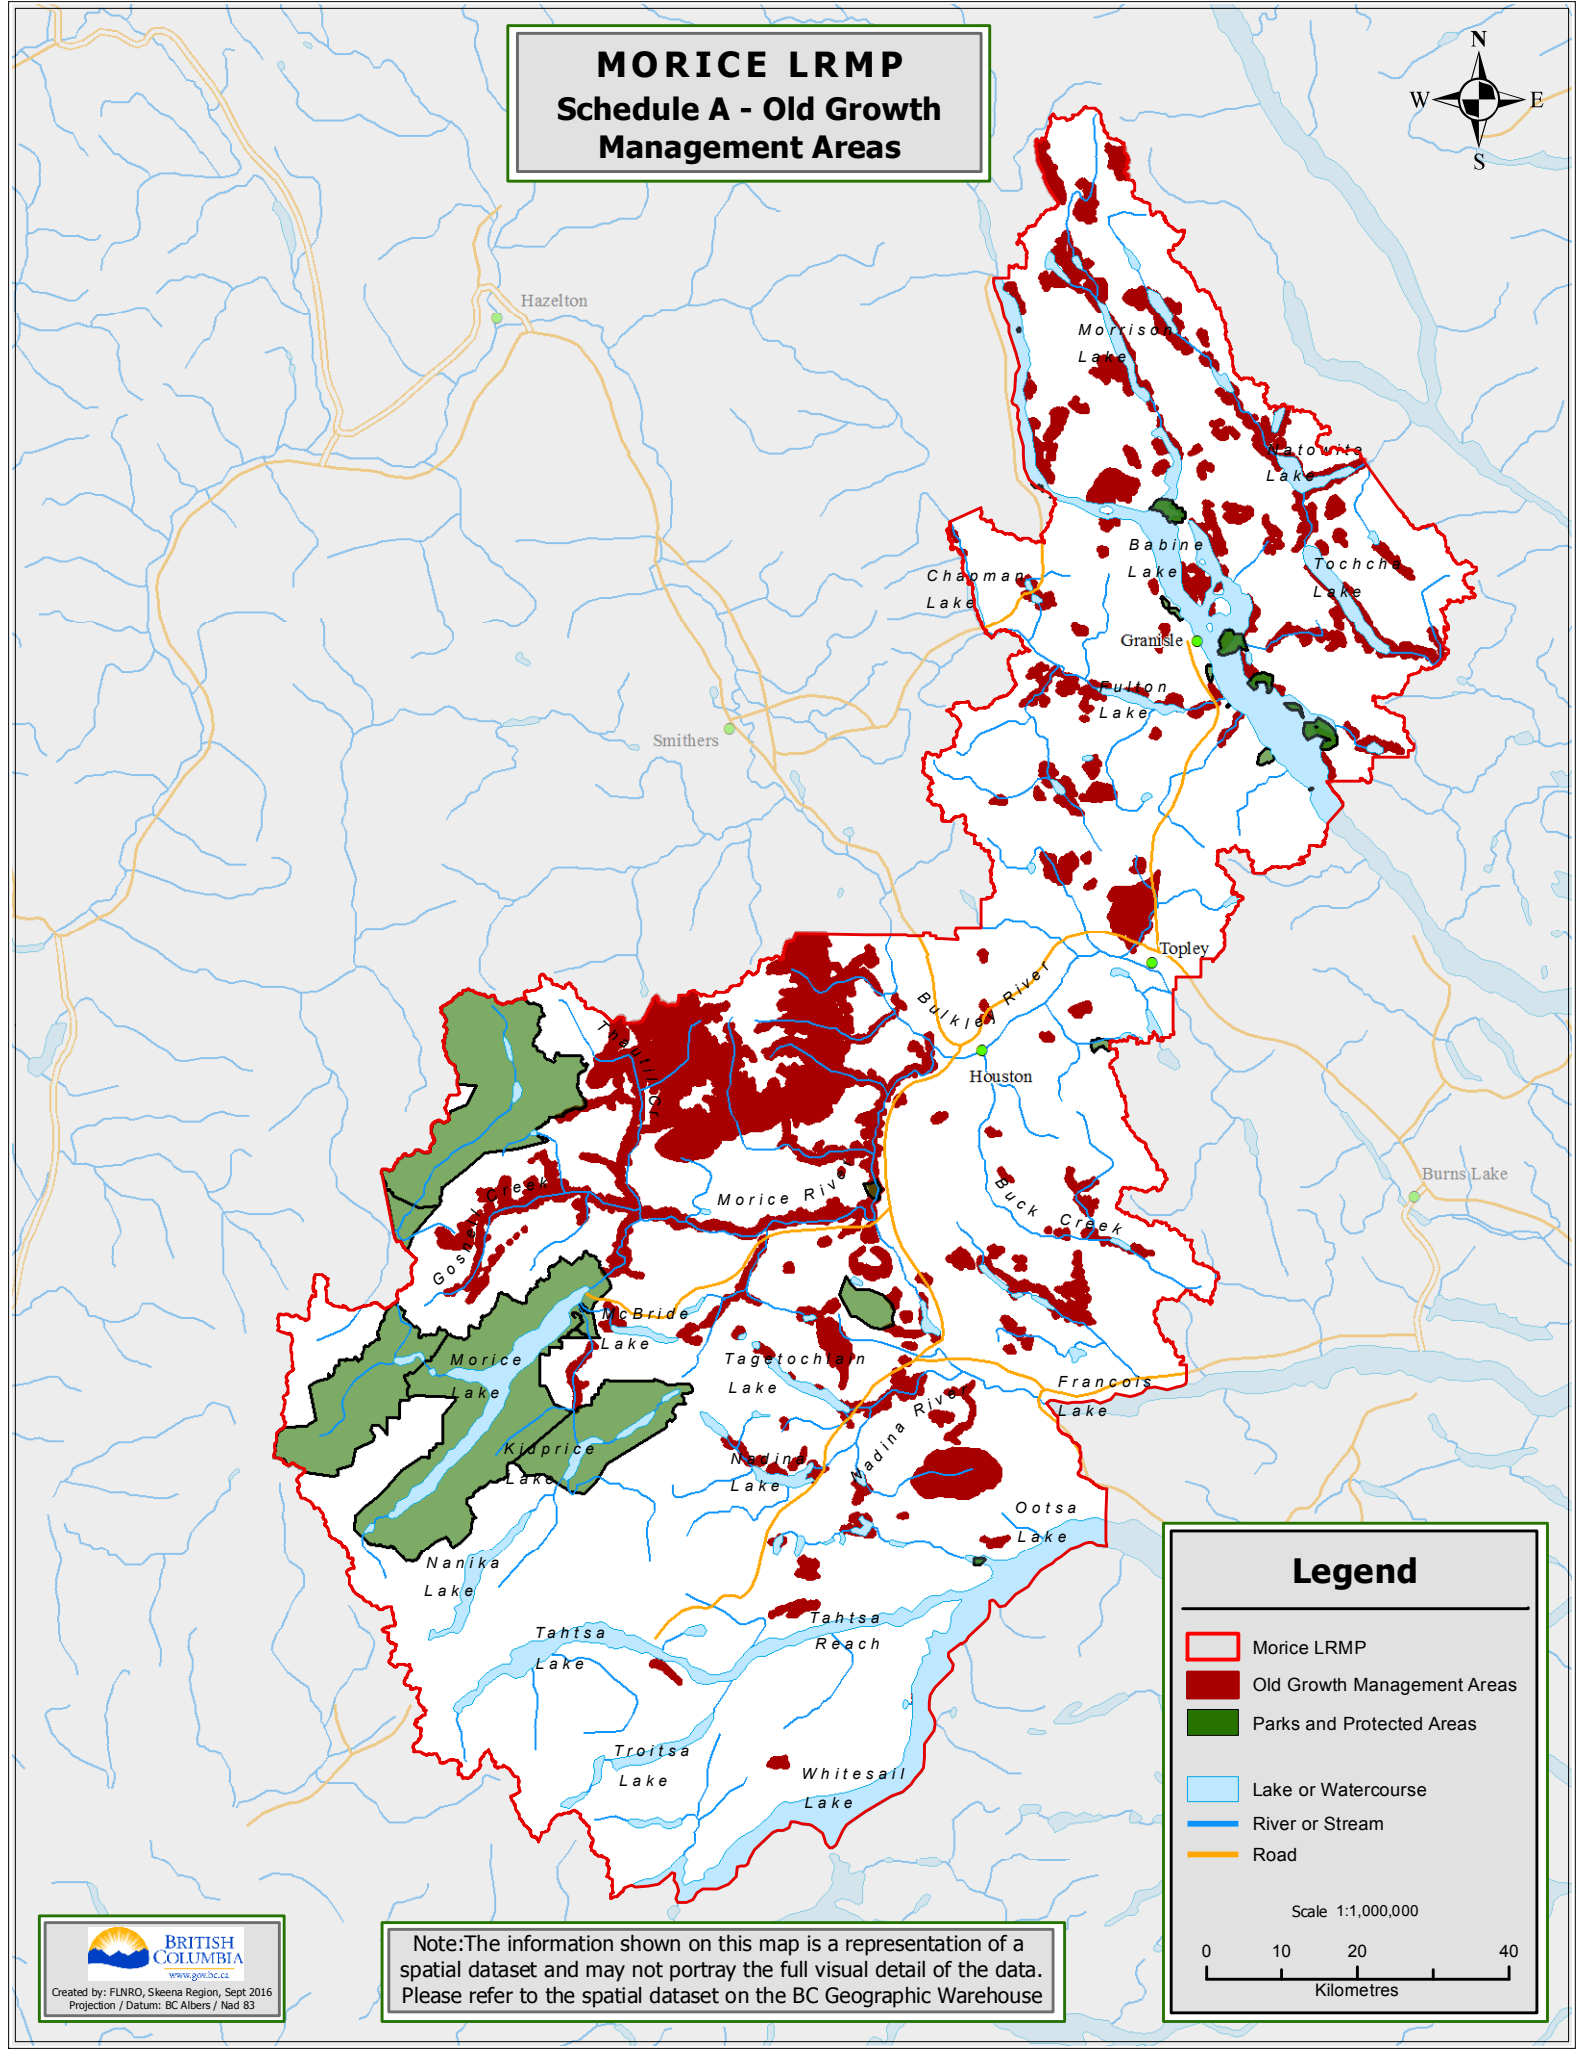

MORICE LRMP Schedule A - Old Growth Management Areas

Legend

- Morice LRMP
- Old Growth Management Areas
- Parks and Protected Areas
- Lake or Watercourse
- River or Stream
- Road

Scale 1:1,000,000

0 10 20 40

_____ Kilometres

Note: The information shown on this map is a representation of a spatial dataset and may not portray the full visual detail of the data. Please refer to the spatial dataset on the BC Geographic Warehouse