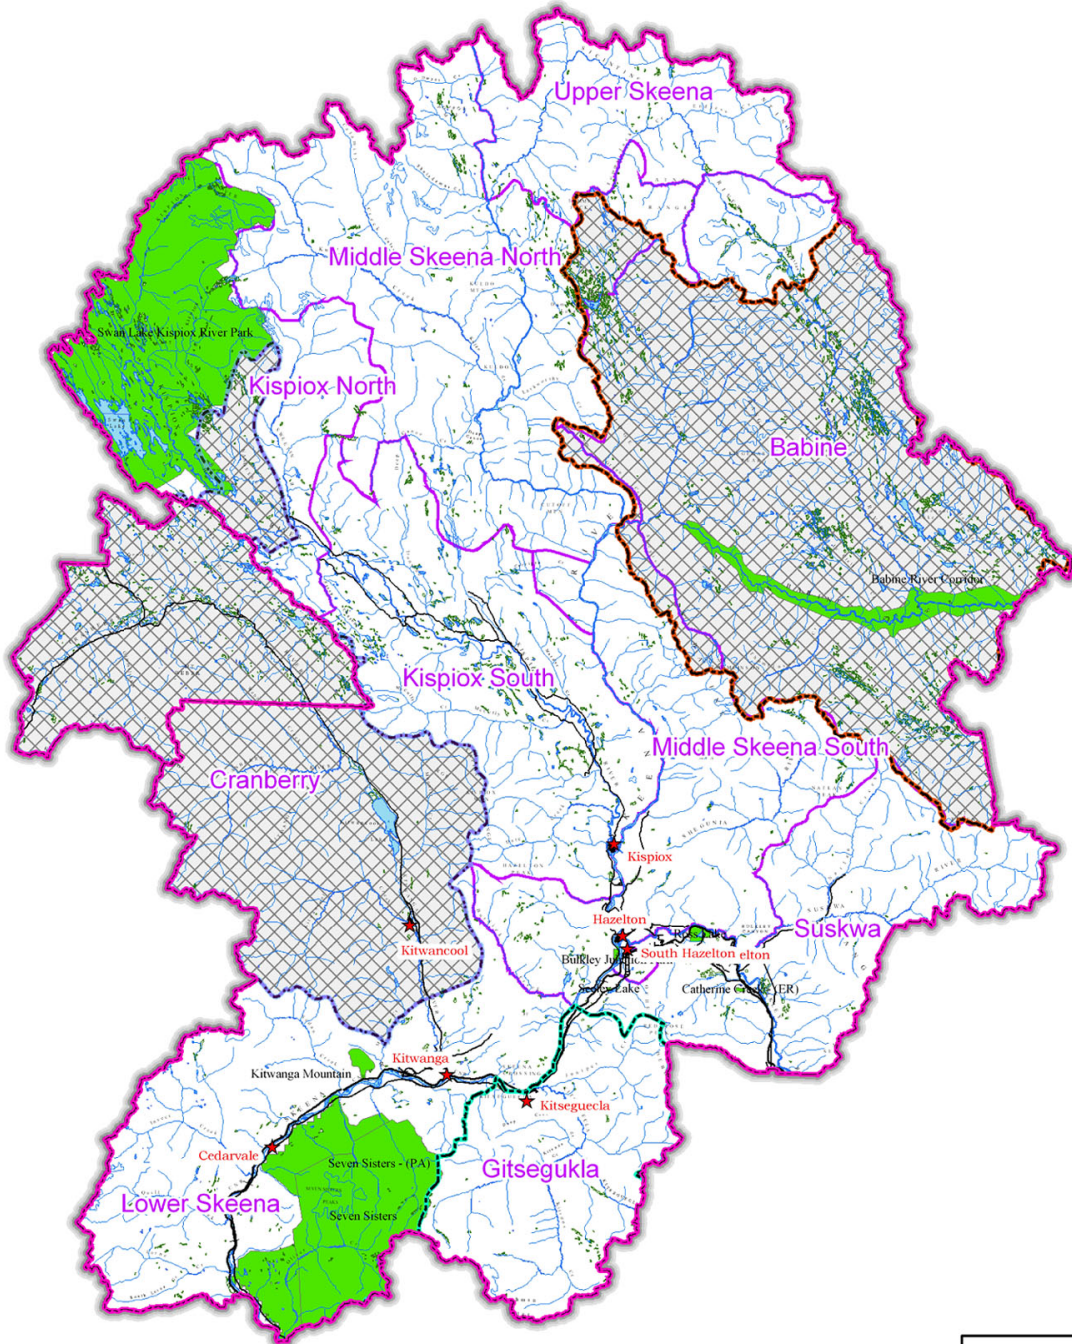

Project Area and Landscape Unit Boundaries

Legend

- Landscape Units
- Kispiox FRPA Objectives do not apply to this area

1 : 850,000

Kilometers

North
South
East
West

Date Created: 2005/11/21
Contact: brad@pro-techforest.ca