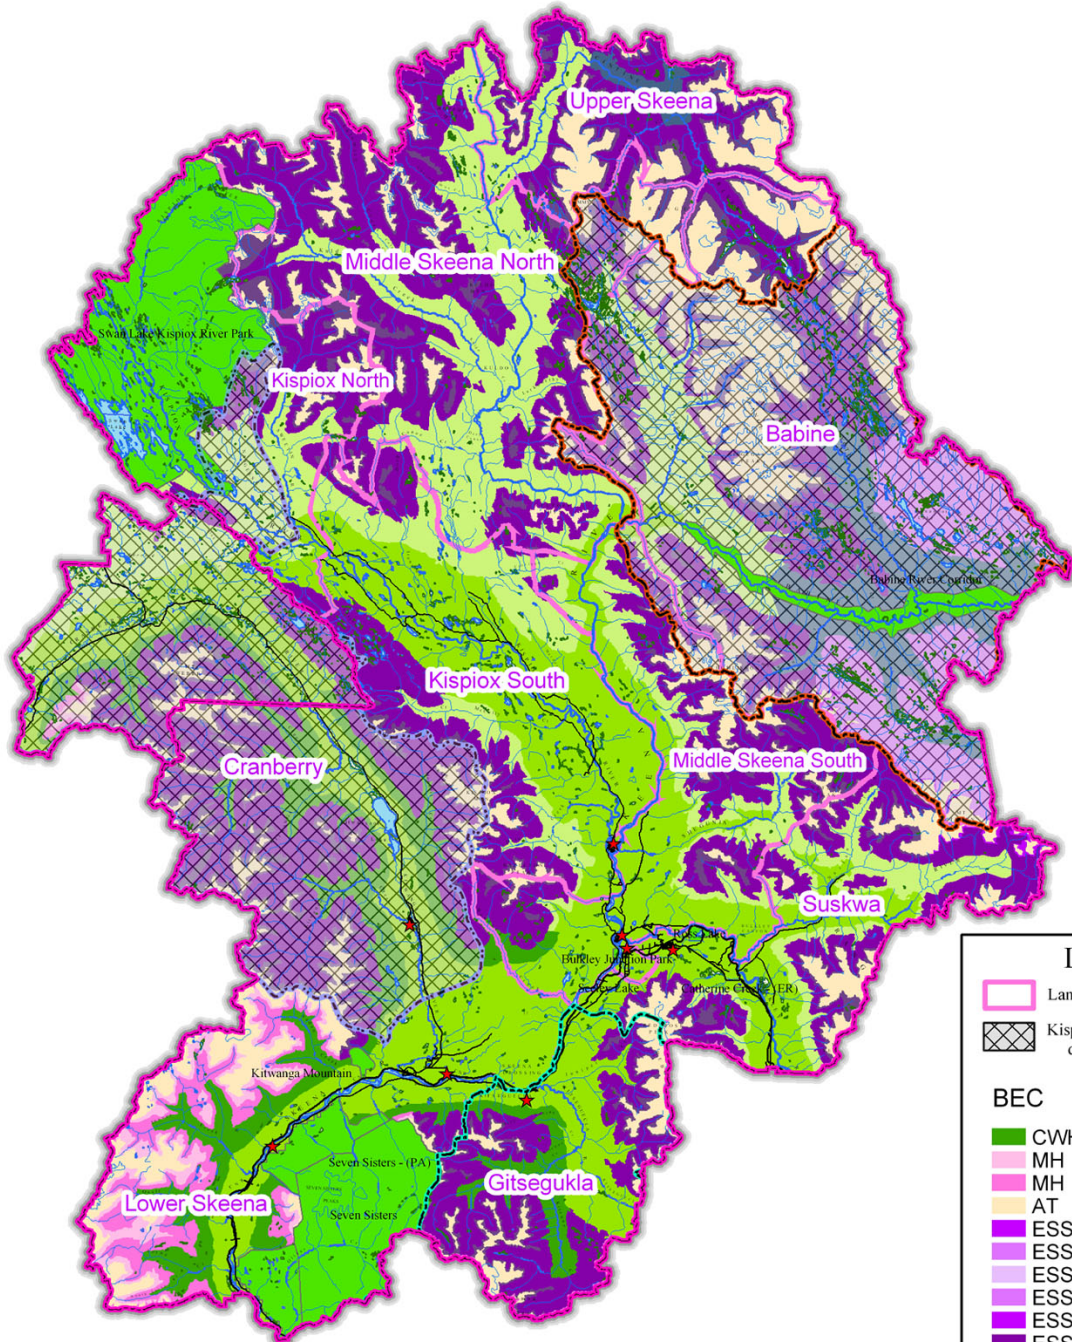

Biogeoclimatic Subzones and Landscape Unit Boundaries

Legend

- Landscape Units
- Kispiox FRPA Objectives do not apply to this area

BEC

- CWH ws 2
- MH mmp2
- MH mm 2
- AT
- ESSFmkp
- ESSFmk
- ESSFmvp3
- ESSFmc
- ESSFmcp
- ESSFwv
- ESSFwvp
- ICH mc 1
- ICH mc 2
- SBS mc 2
- SBS dk

1 : 850,000

0 5 10 20
Kilometers

Date Created: 2005/11/21
Contact: dsicotte@advancedgis.ca