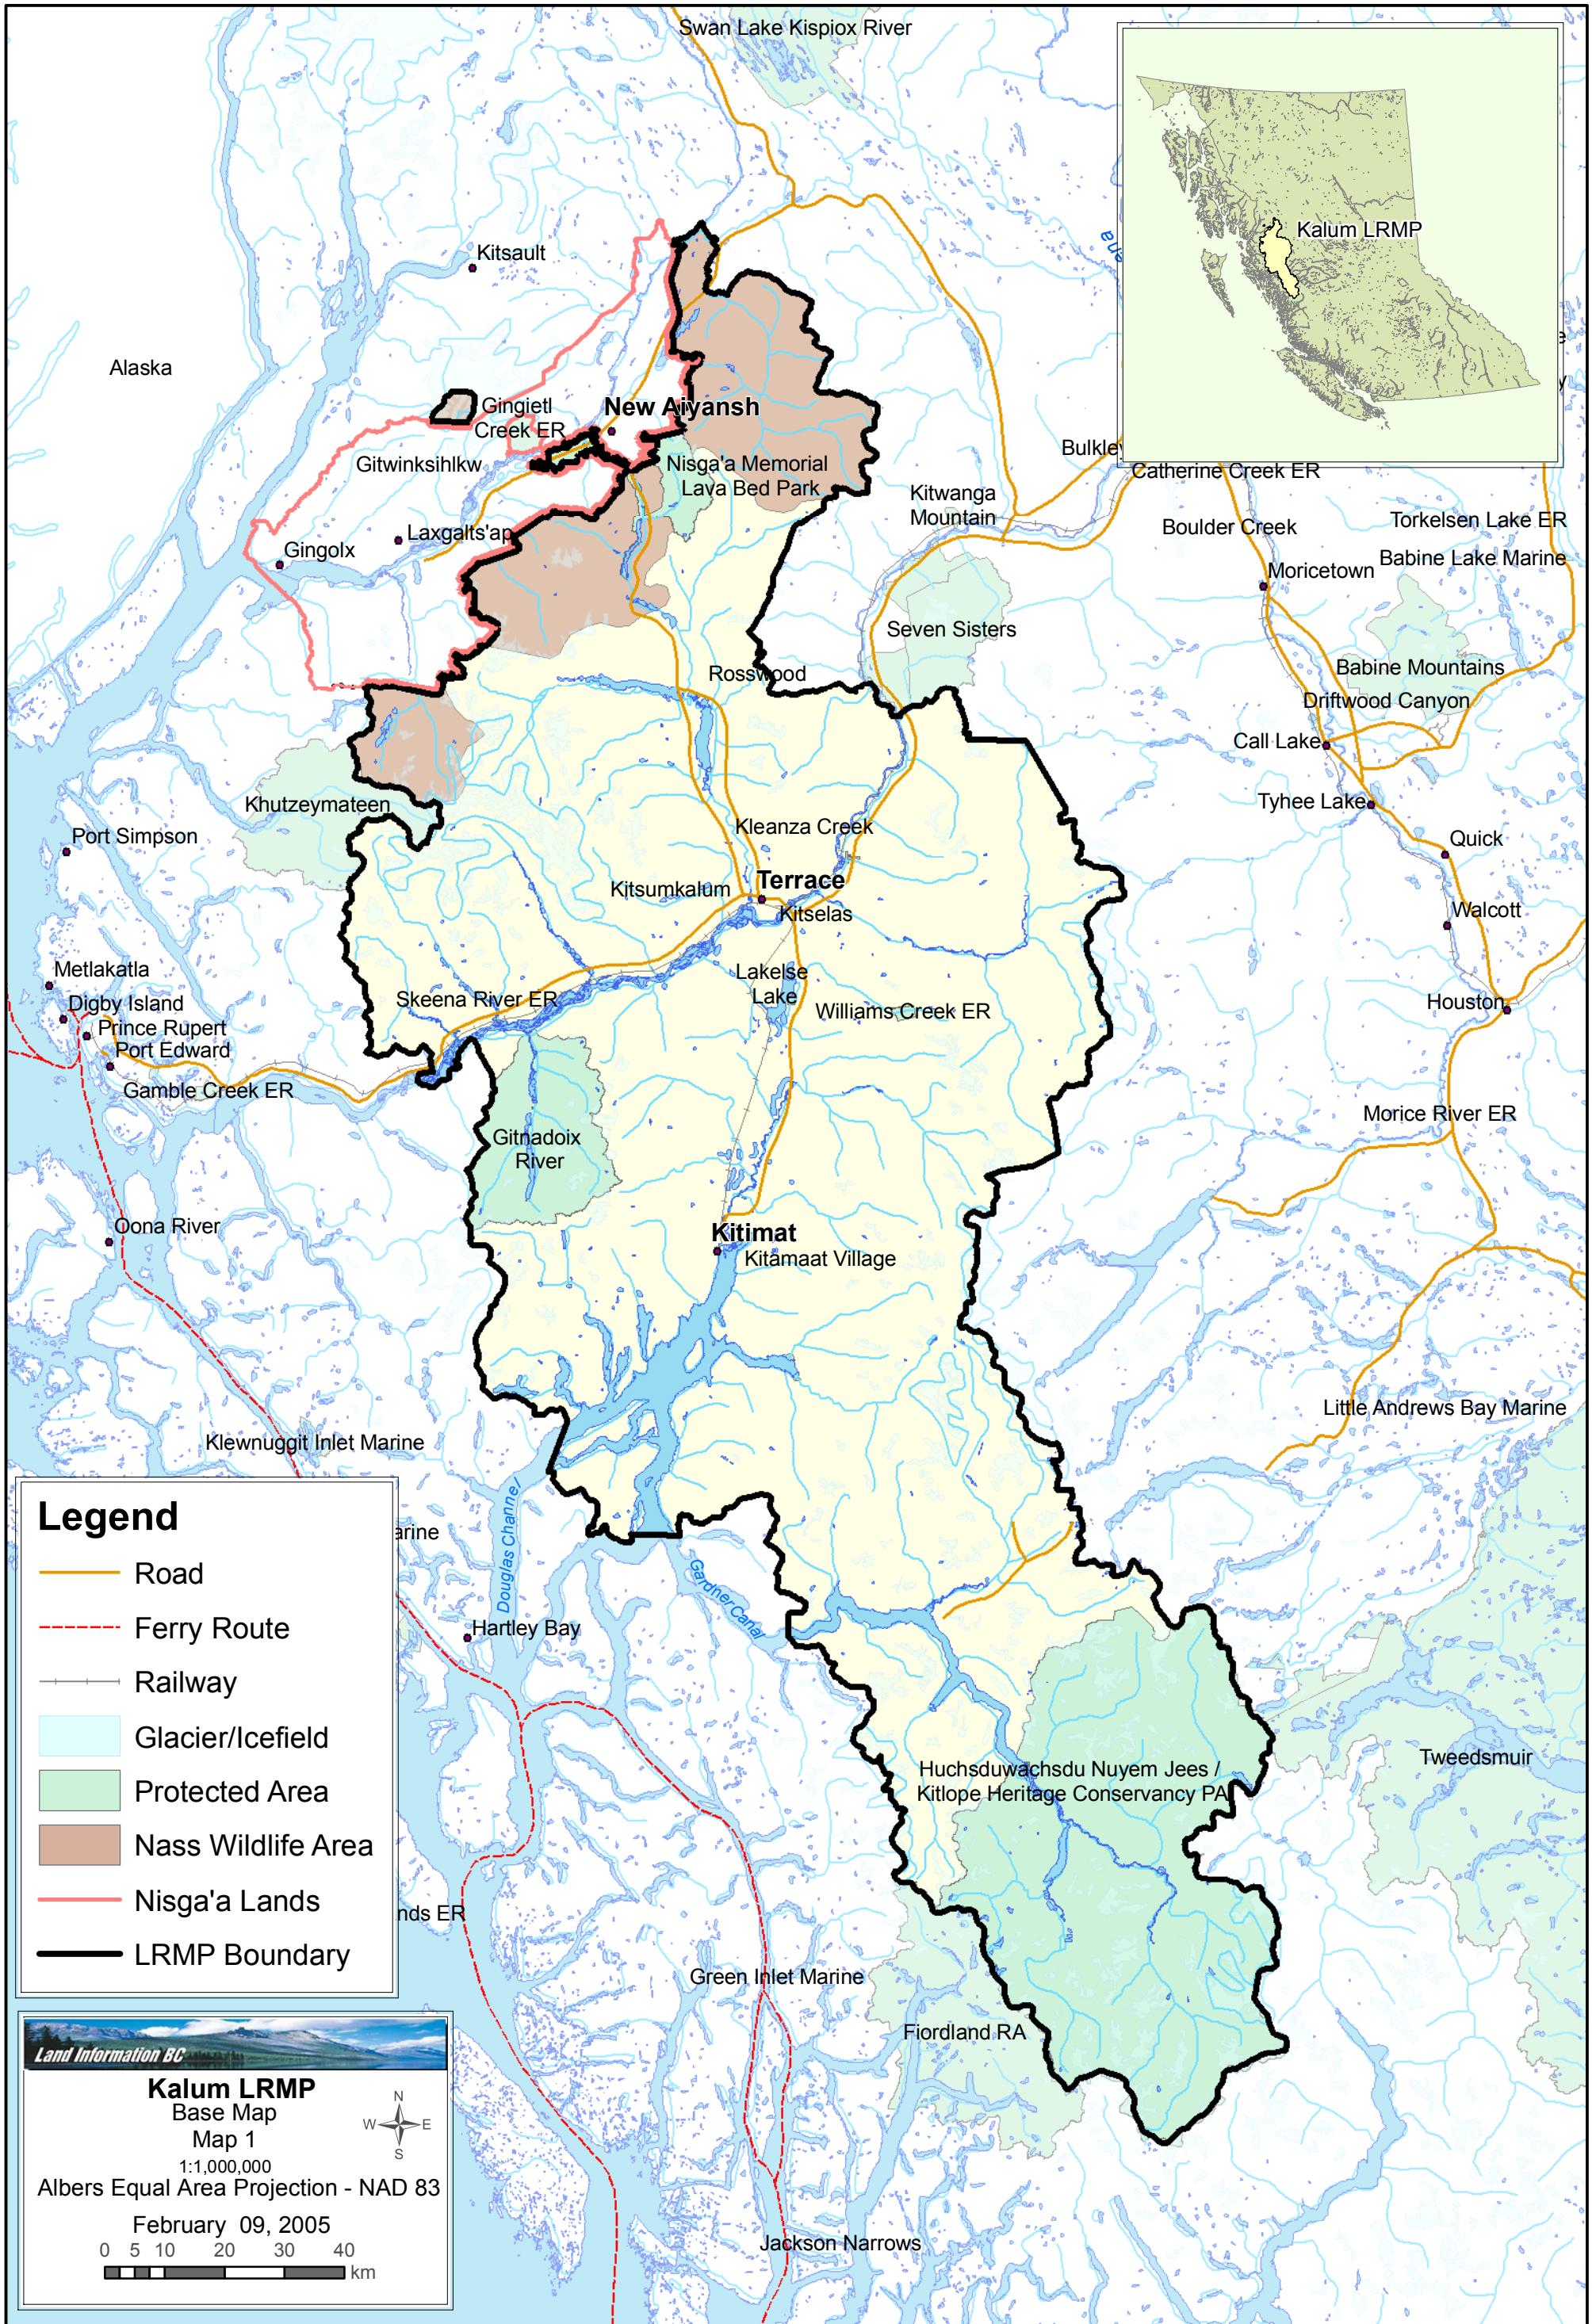

# Kalum Land and Resource Management Plan

**Legend**

- Road
- Ferry Route
- Railway
- Glacier/Icefield
- Protected Area
- Nass Wildlife Area
- Nisga'a Lands
- LRMP Boundary

*Land Information BC*

**Kalum LRMP**  
Base Map  
Map 1  
1:1,000,000  
Albers Equal Area Projection - NAD 83

February 09, 2005

0 5 10 20 30 40 km