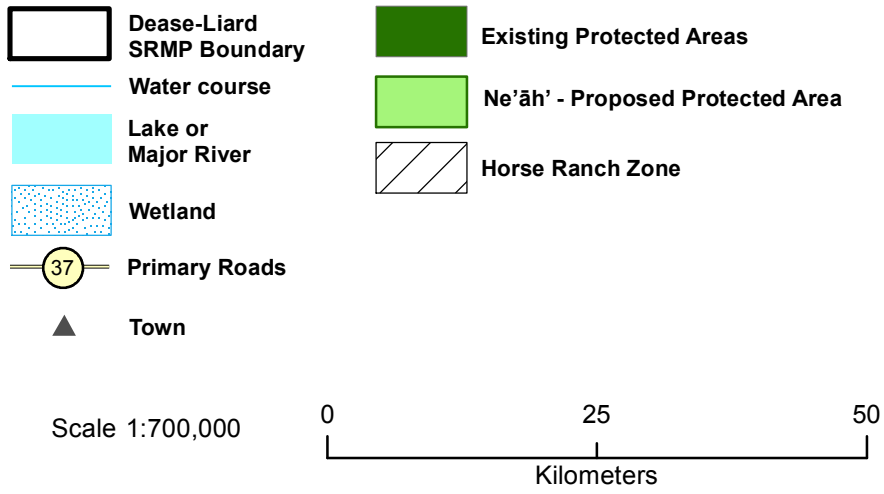

Key Map of Dease-Liard SRMP Area

Map 4 - Protected Areas

Dease-Liard Sustainable Resource Management Plan

Projection\Datum: BC Albers\NAD83  
Date Created: April 5, 2012, Regional GeoBC, Smithers

Produced by: