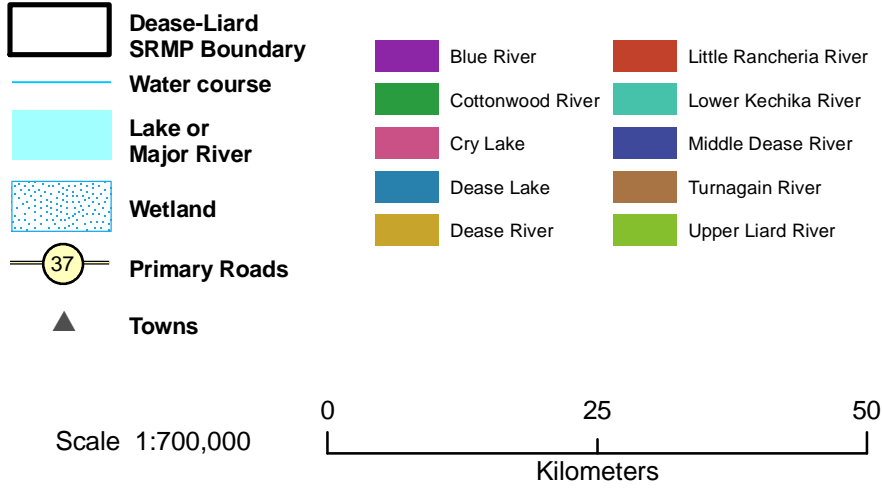

Key Map of Dease-Liard SRMP Area

# Map 3 - Kaska Identified Watersheds

## Dease-Liard Sustainable Resource Management Plan

Projection/Datum: BC Albers/NAD83  
Date Created: May 2011, Regional GeoBC, Smithers

Produced by: