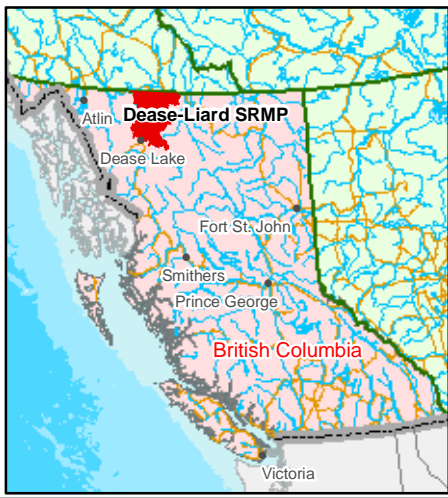

Key Map of Dease-Liard SRMP Area

# Map 3 - Kaska Identified Watersheds