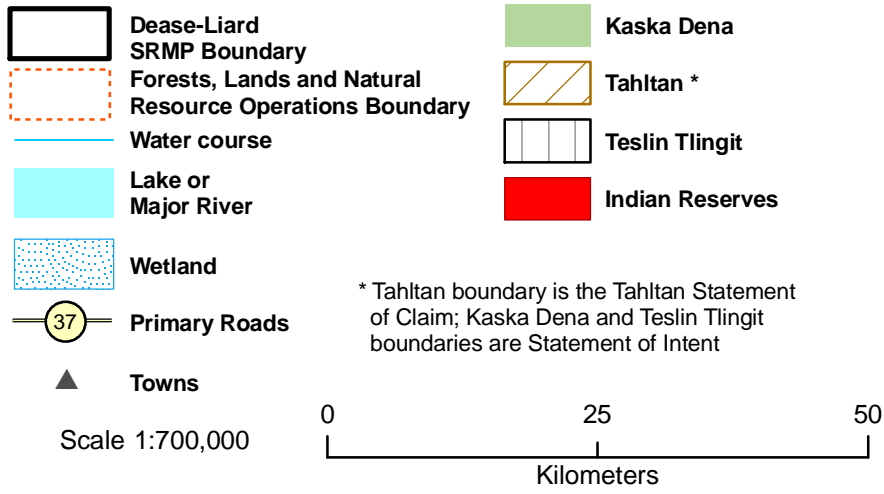

Key Map of Dease-Liard SRMP Area

Map 2 - First Nations Traditional Territories

Dease-Liard Sustainable Resource Management Plan

Projection/Datum: BC Albers\NAD83
Date Created: May 2011, Regional GeoBC, Smithers