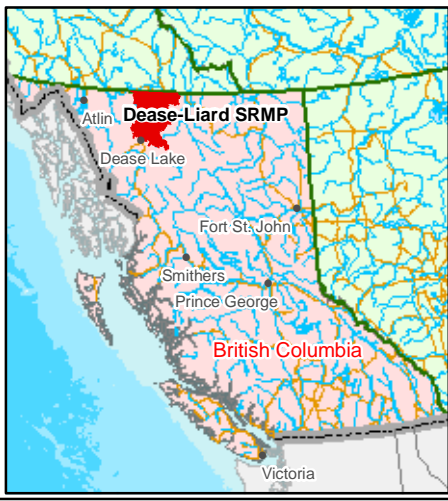

Key Map of Dease-Liard SRMP Area

Map 2 - First Nations Traditional Territories

Dease-Liard Sustainable Resource Management Plan

Projection/Datum: BC Albers\NAD83
Date Created: May 2011, Regional GeoBC, Smithers