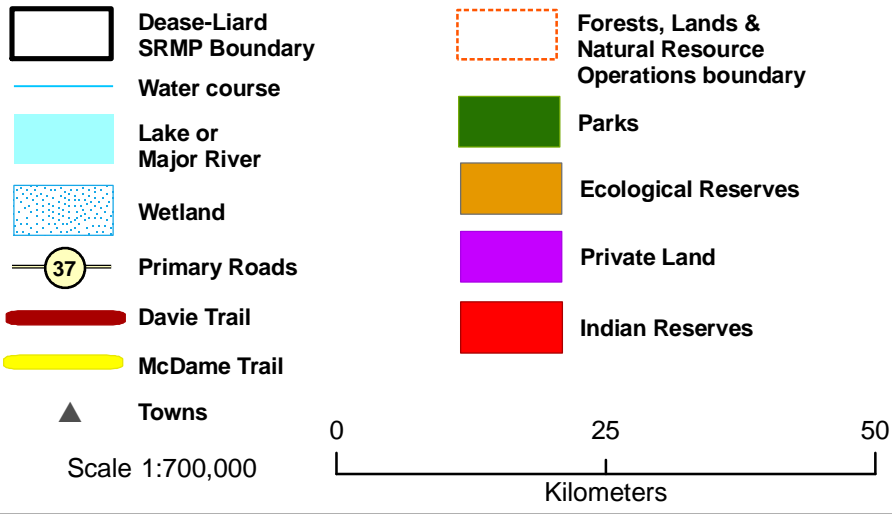

Key Map of Dease-Liard SRMP Area

Map 1 - Plan Area

Dease-Liard Sustainable Resource Management Plan

Projection/Datum: BC Albers/NAD83  
Date Created: May 2011, Regional GeoBC, Smithers

Produced by: