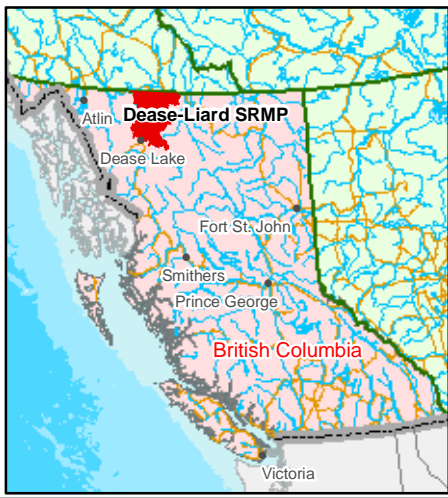

Key Map of Dease-Liard SRMP Area

Map 1 - Plan Area

Dease-Liard Sustainable Resource Management Plan

Projection/Datum: BC Albers/NAD83  
Date Created: May 2011, Regional GeoBC, Smithers

Produced by: