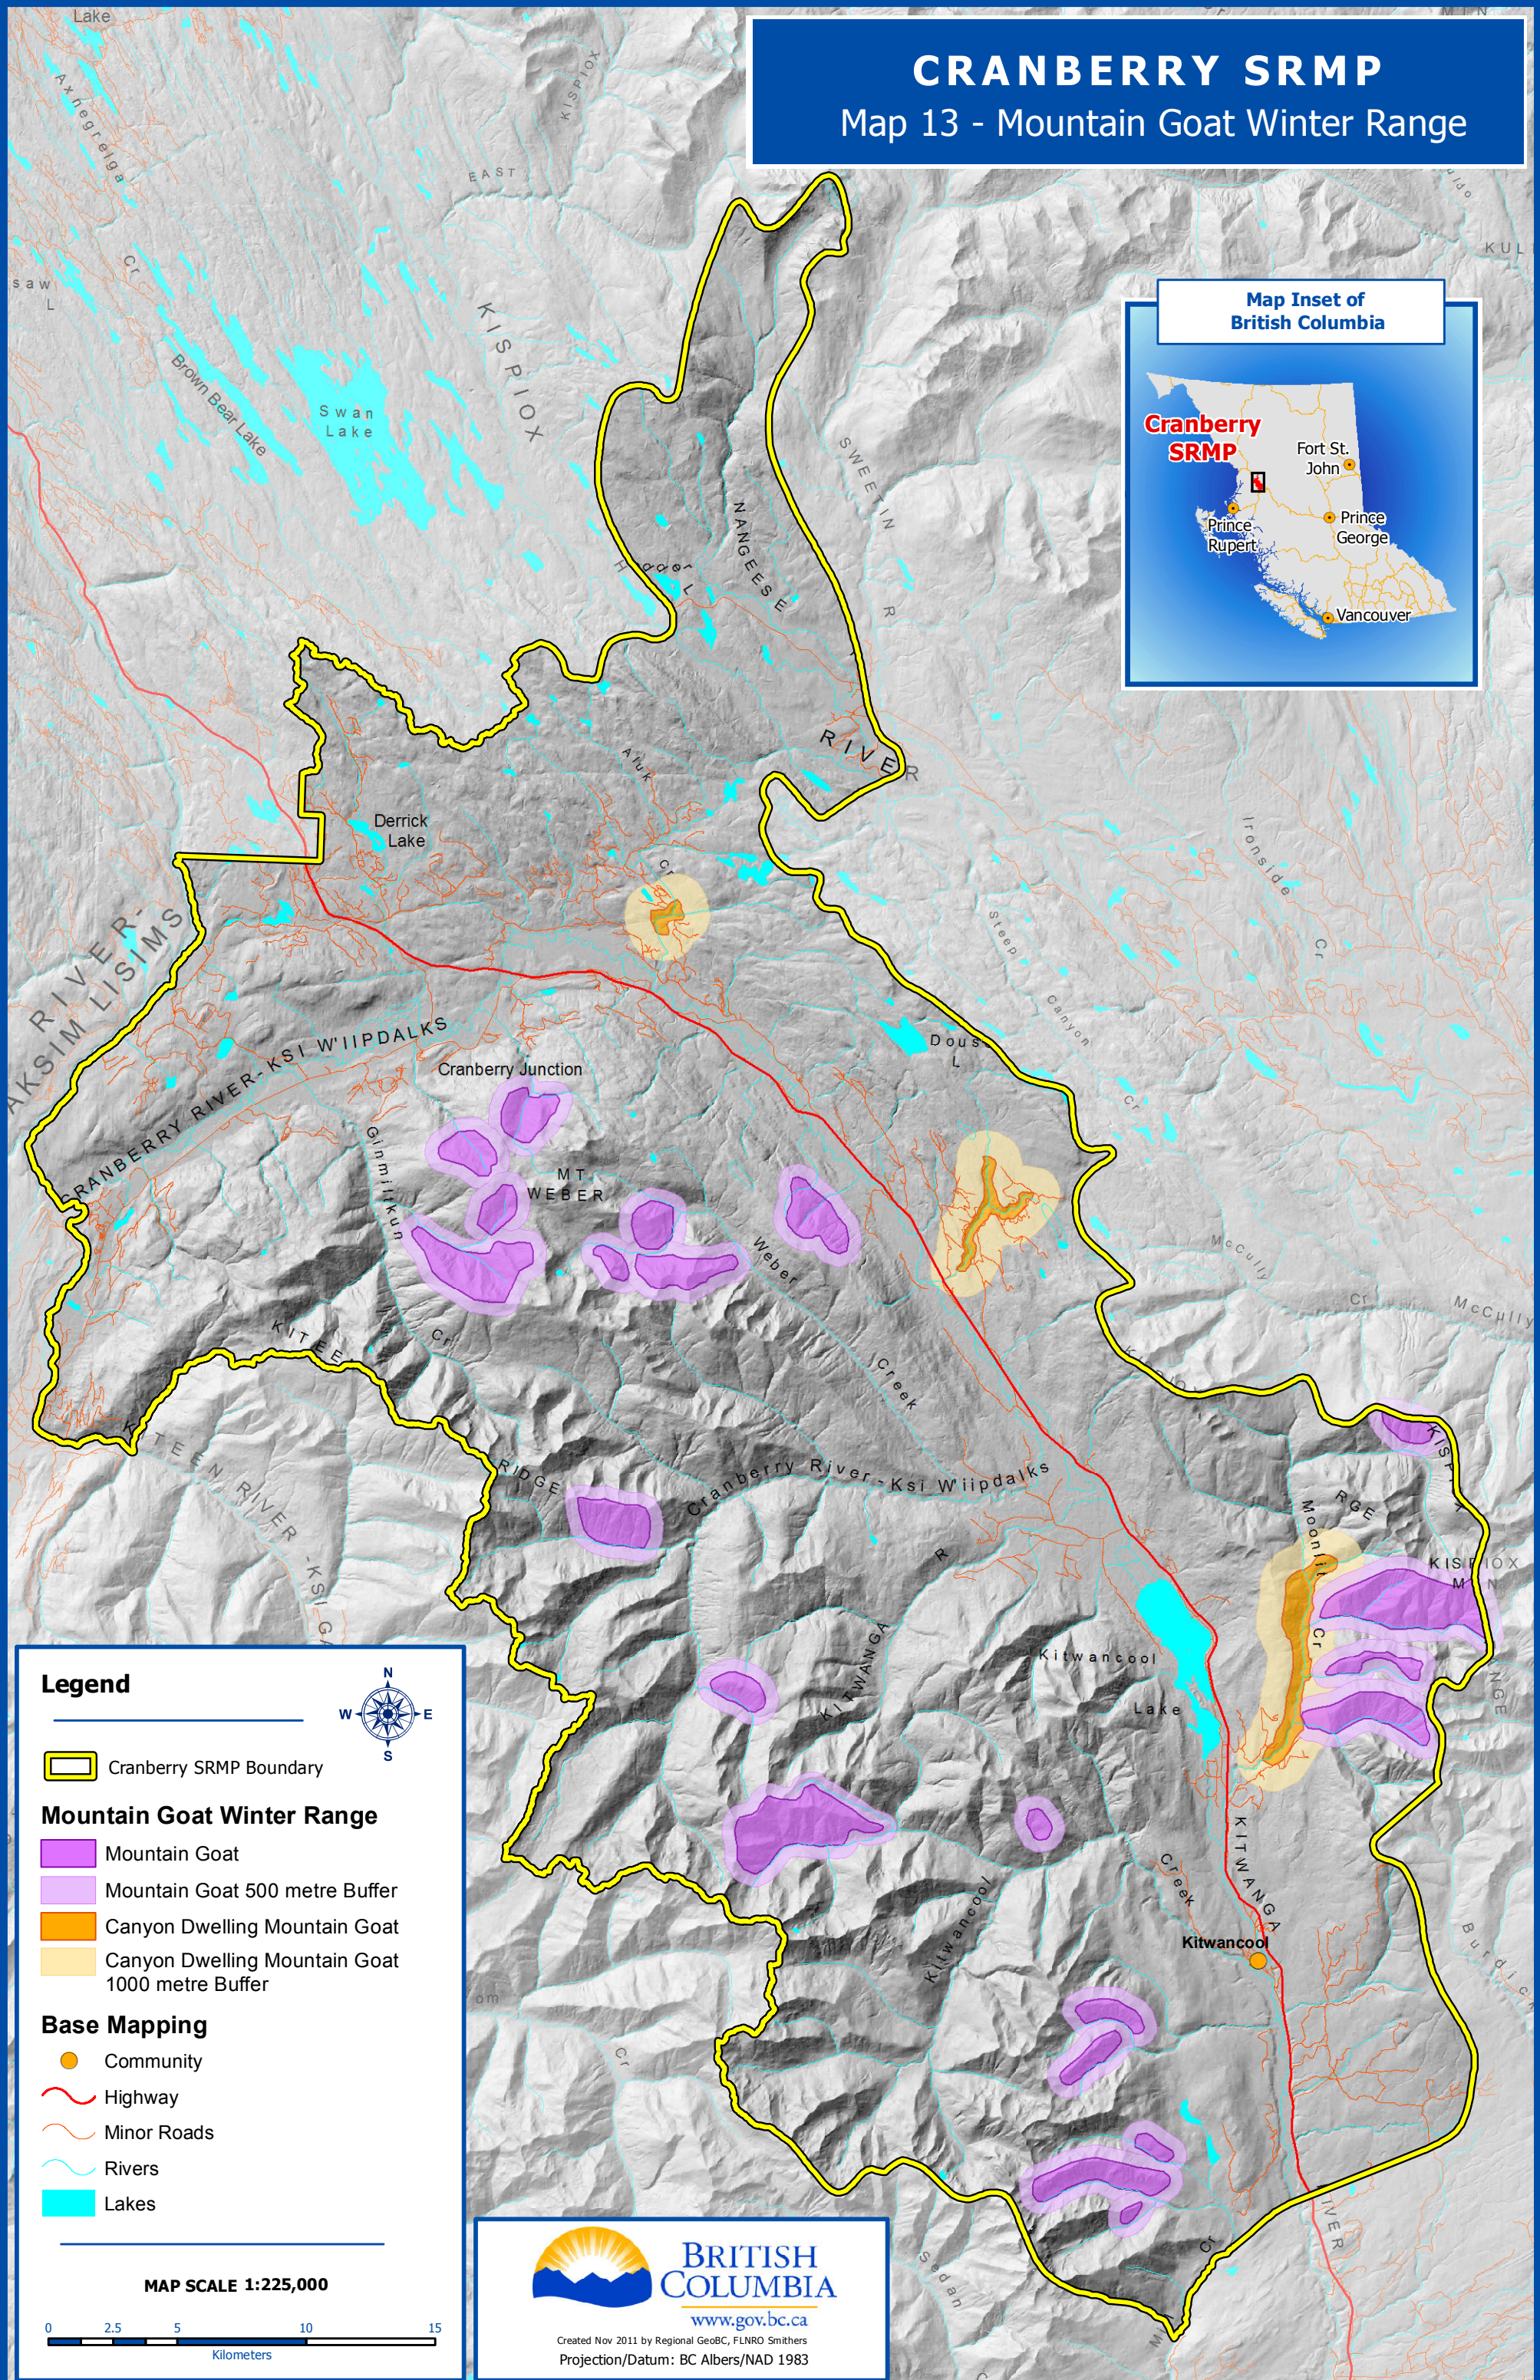

# CRANBERRY SRMP

## Map 13 - Mountain Goat Winter Range

### Legend

Cranberry SRMP Boundary

### Base Mapping

- Community
- Highway
- Minor Roads
- Rivers
- Lakes

MAP SCALE 1:225,000

Created Nov 2011 by Regional GeoBC, FLNRO Smithers  
Projection/Datum: BC Albers/NAD 1983