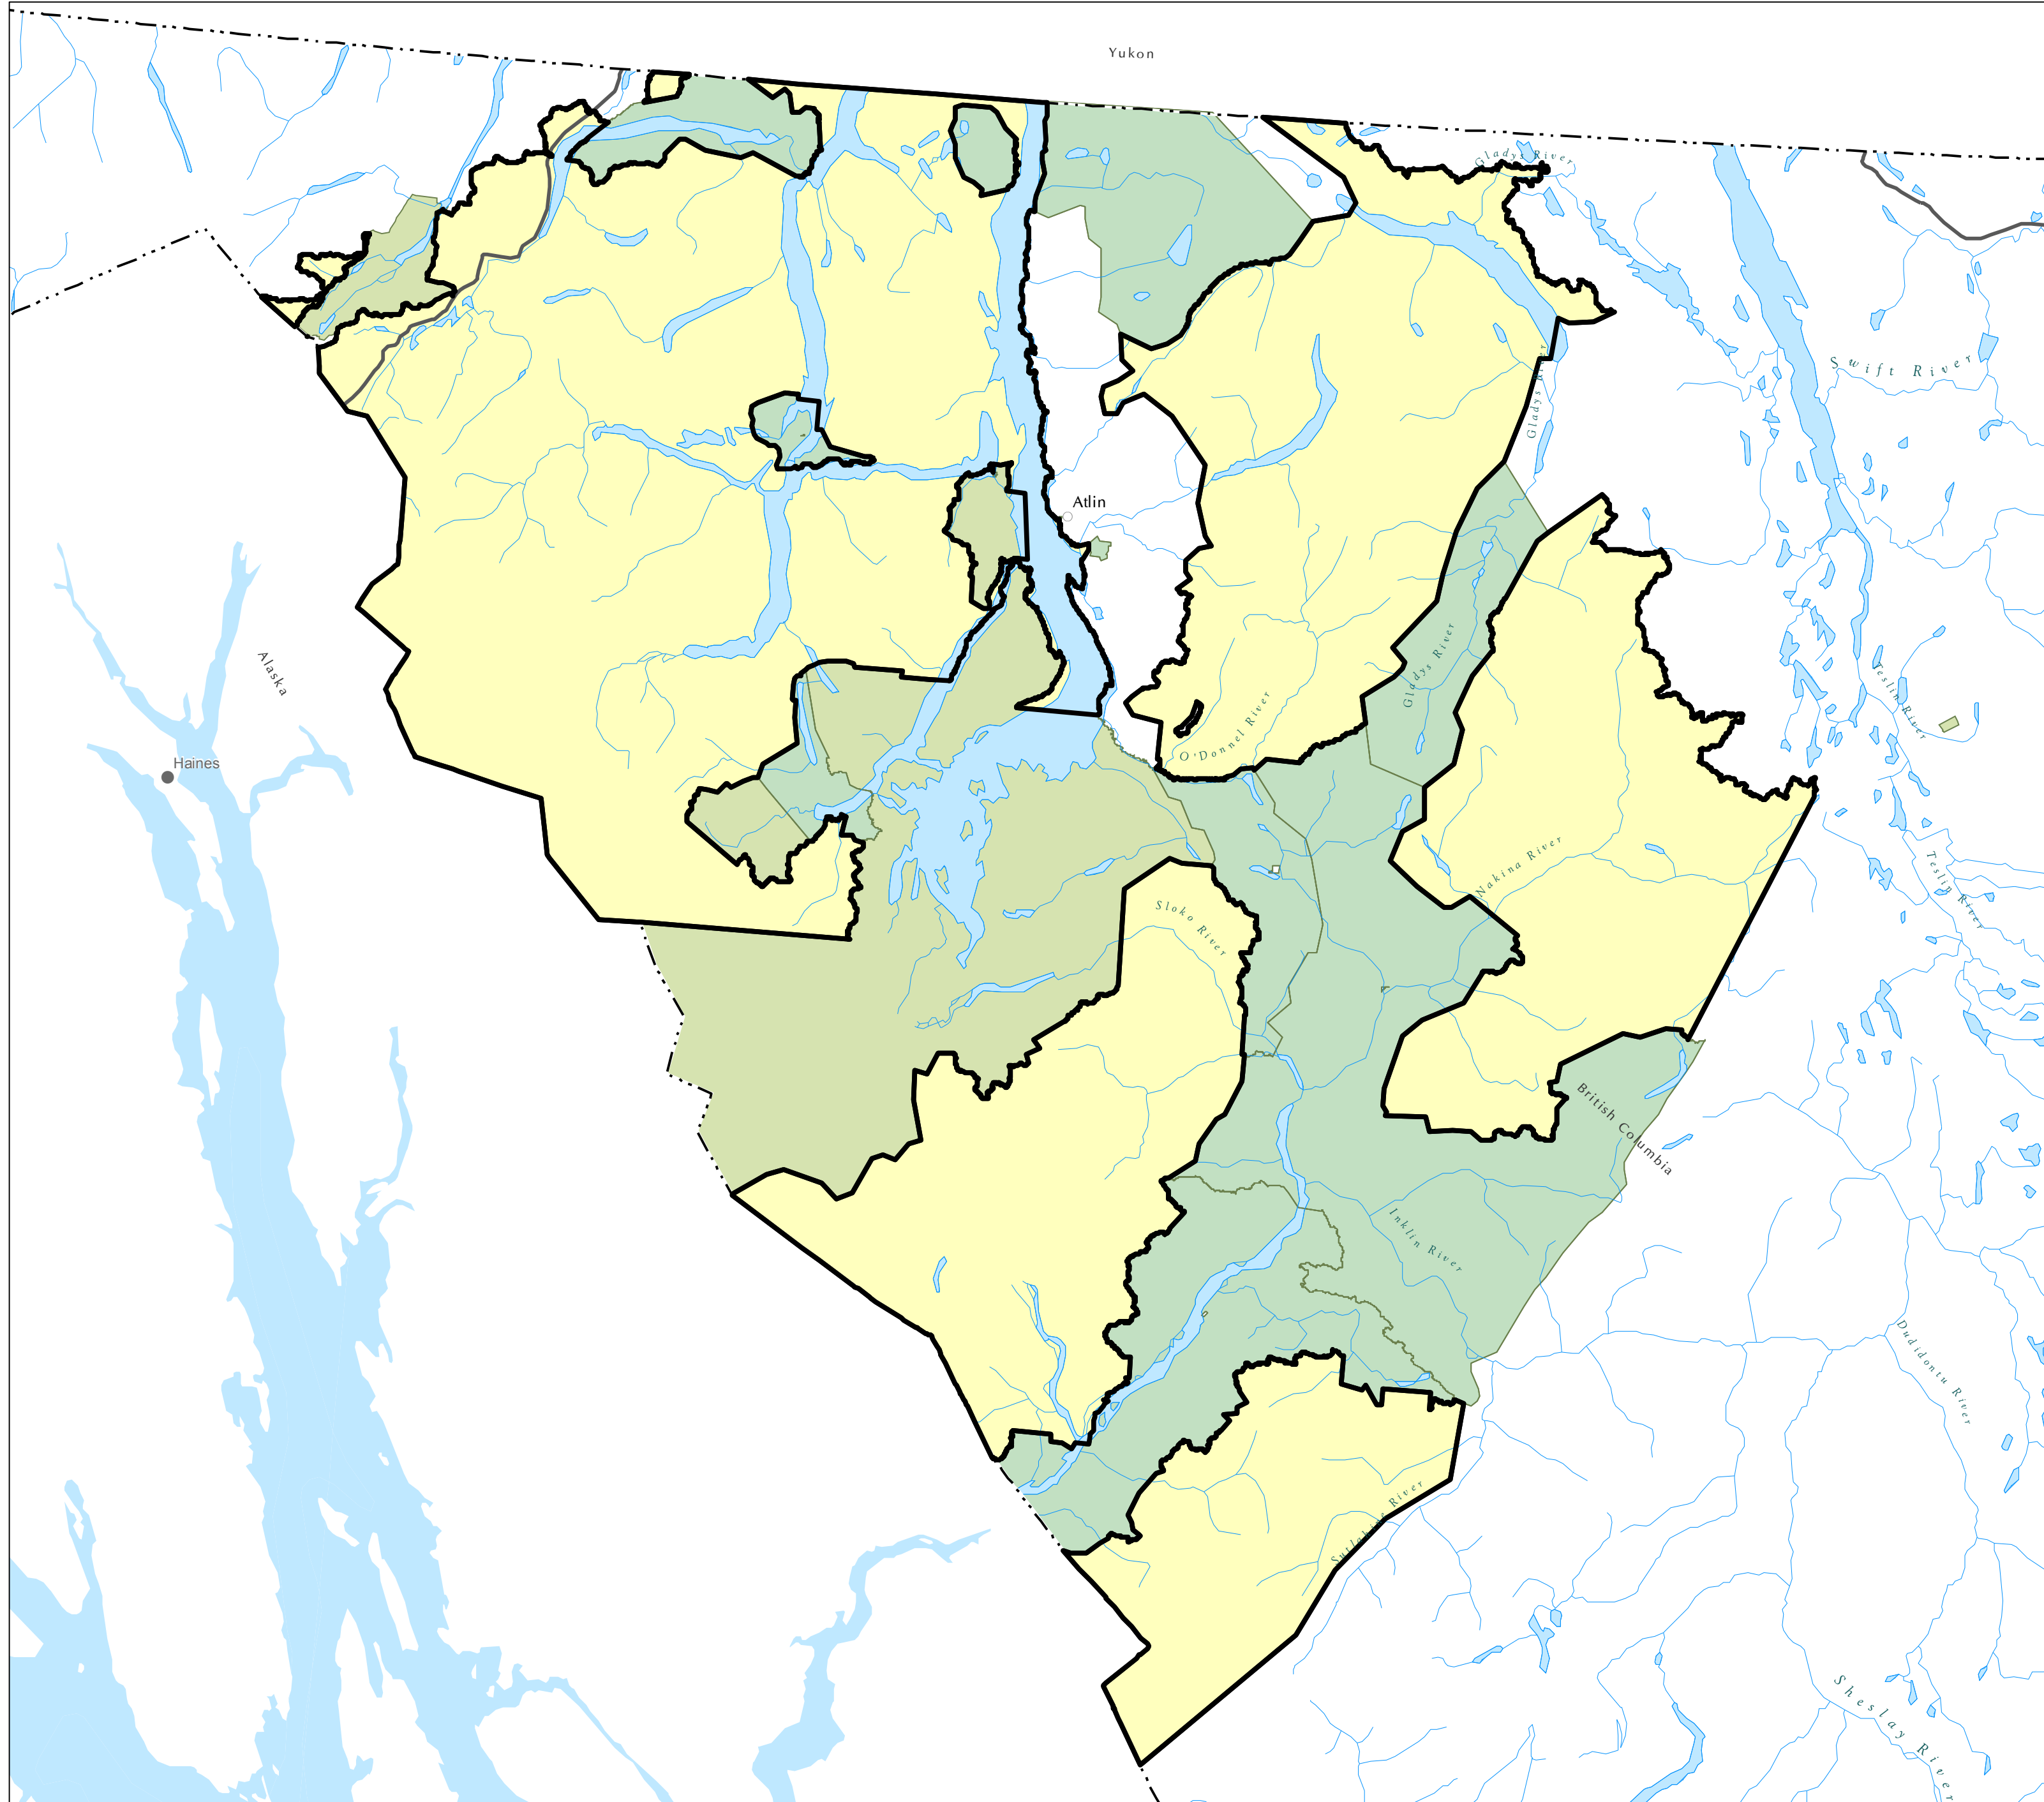

Atlin-Taku Forest Retention Area Overview

Legend

-  Atlin-Taku Forest Retention Area
-  Existing Protected Area
-  Existing Conservancy

Datestamp: December 10, 2013 12:06
 Created by: GeoBC, RG
 Projection/Datum: UTM Zone 9/NAD 83
 Ratio scale correct at 17" X 22" pagesize