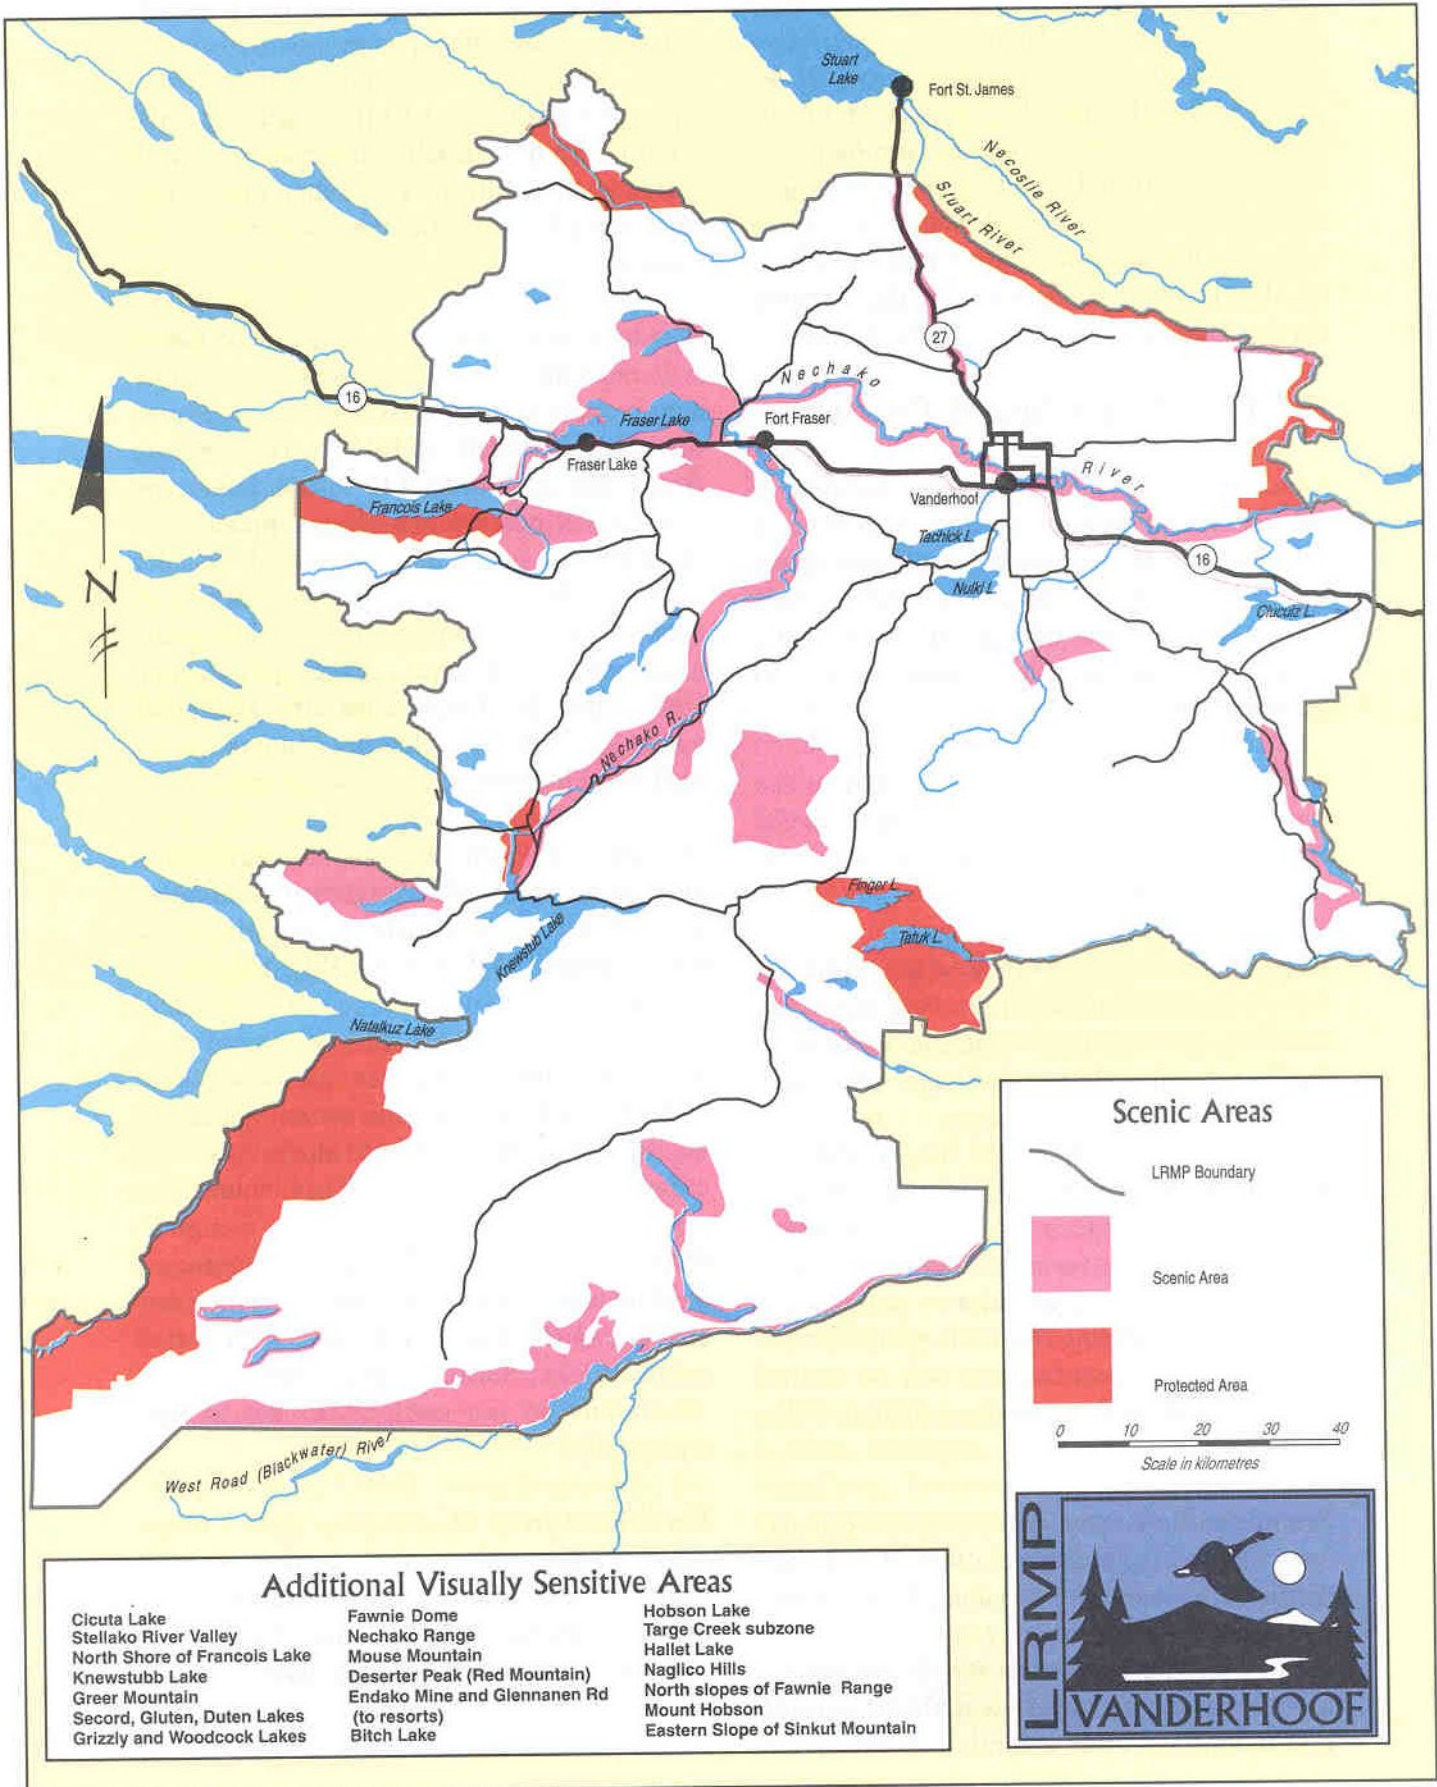

# Key Scenic Areas within the Vanderhoof LRMP Plan Area

## Additional Visually Sensitive Areas

- |                              |   |                                  |
|------------------------------|---|----------------------------------|
| Cicuta Lake                  | Fawnie Dome                               | Hobson Lake                      |
| Stellako River Valley        | Nechako Range                             | Targe Creek subzone              |
| North Shore of Francois Lake | Mouse Mountain                            | Hallet Lake                      |
| Knewstubb Lake               | Deserter Peak (Red Mountain)              | Naglico Hills                    |
| Greer Mountain               | Endako Mine and Glennanen Rd (to resorts) | North slopes of Fawnie Range     |
| Secord, Gluten, Duten Lakes  | Blitch Lake                               | Mount Hobson                     |
| Grizzly and Woodcock Lakes   |   | Eastern Slope of Sinkut Mountain |