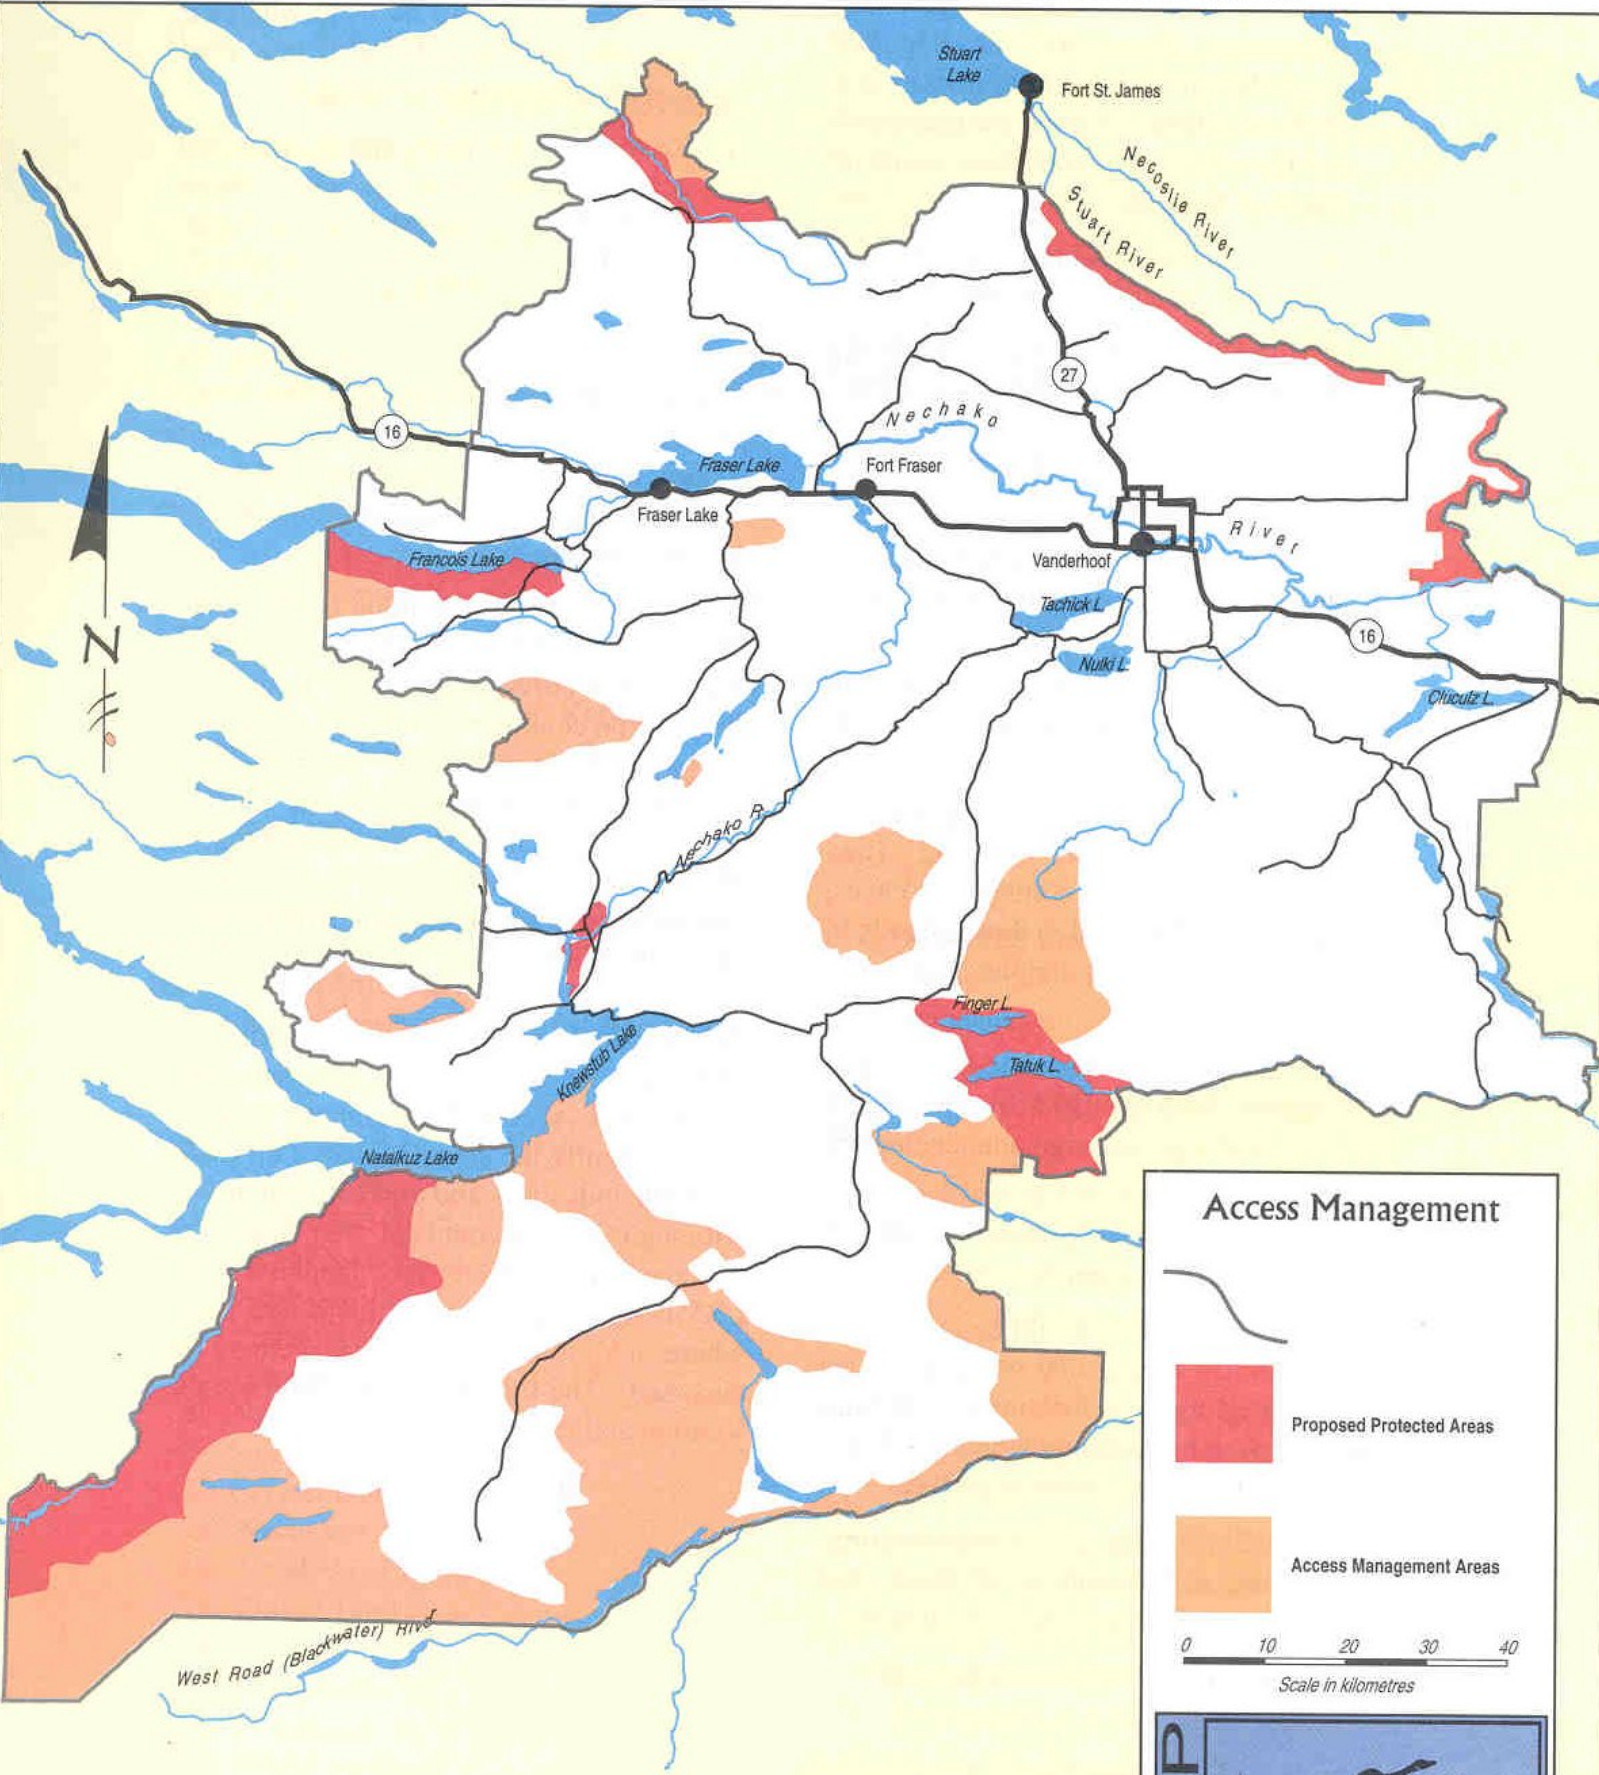

Access Management Areas within the Vanderhoof LRMP Area

Access Management

-  Proposed Protected Areas
-  Access Management Areas

0 10 20 30 40
Scale in kilometres