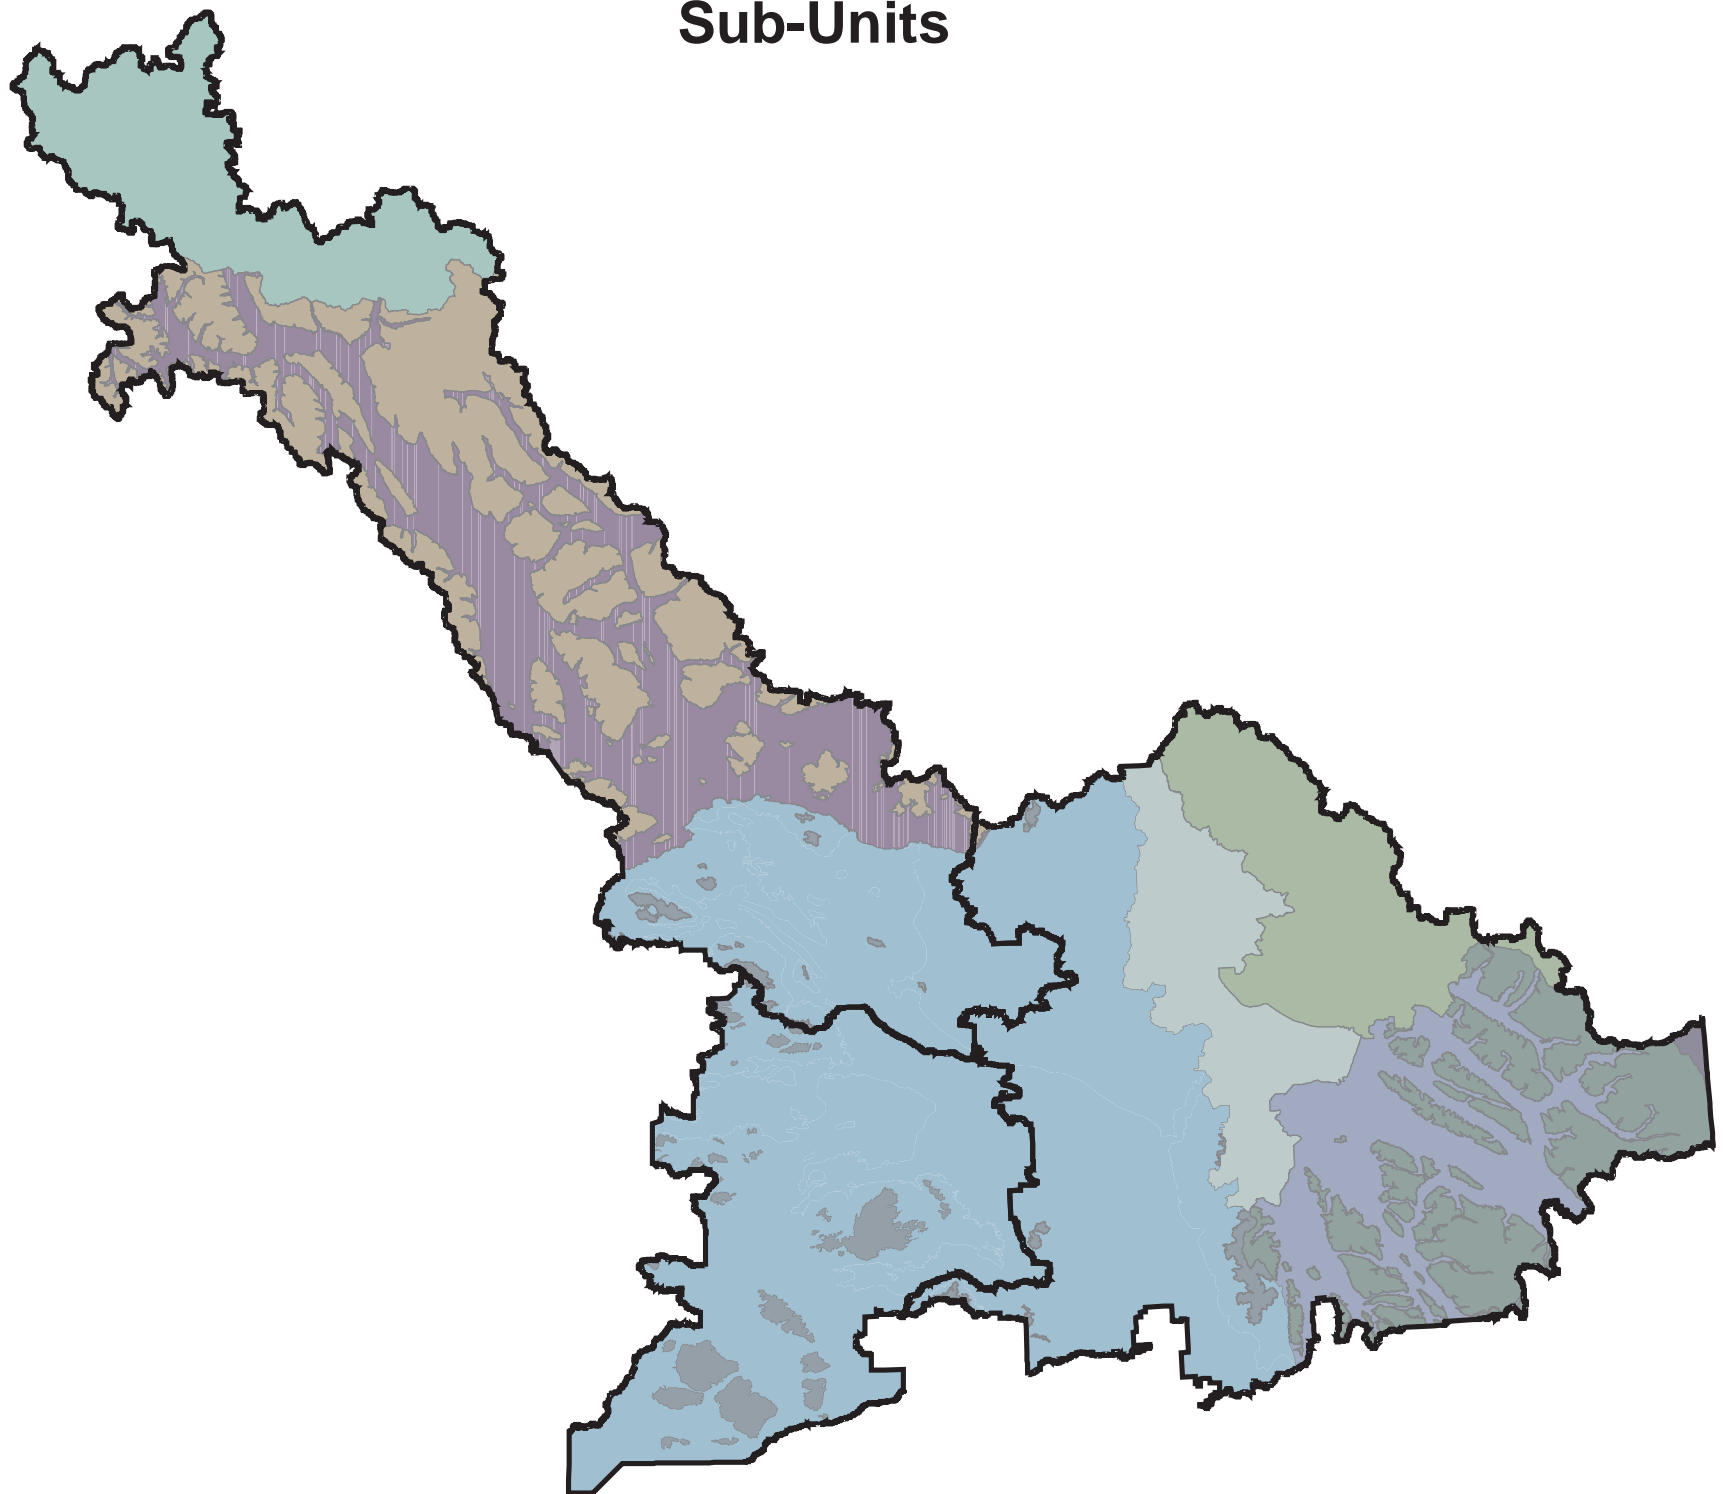

Map #1 Prince George Timber Supply Area Natural Disturbance Sub-Units

This map is a visual representaton and not to be used for legal purposes

Natural Disturbance Sub-Units

- Boreal Foothills - Mt
- McGregor Plateau
- Moist Interior - Mt
- Moist Interior - Pl
- Northern Boreal Mountains
- Omineca - Mt
- Omineca - Valley
- Wet Mountain
- Wet Trench - Mt
- Wet Trench - Valley
- Forest District Boundary

0 50 Kilometers