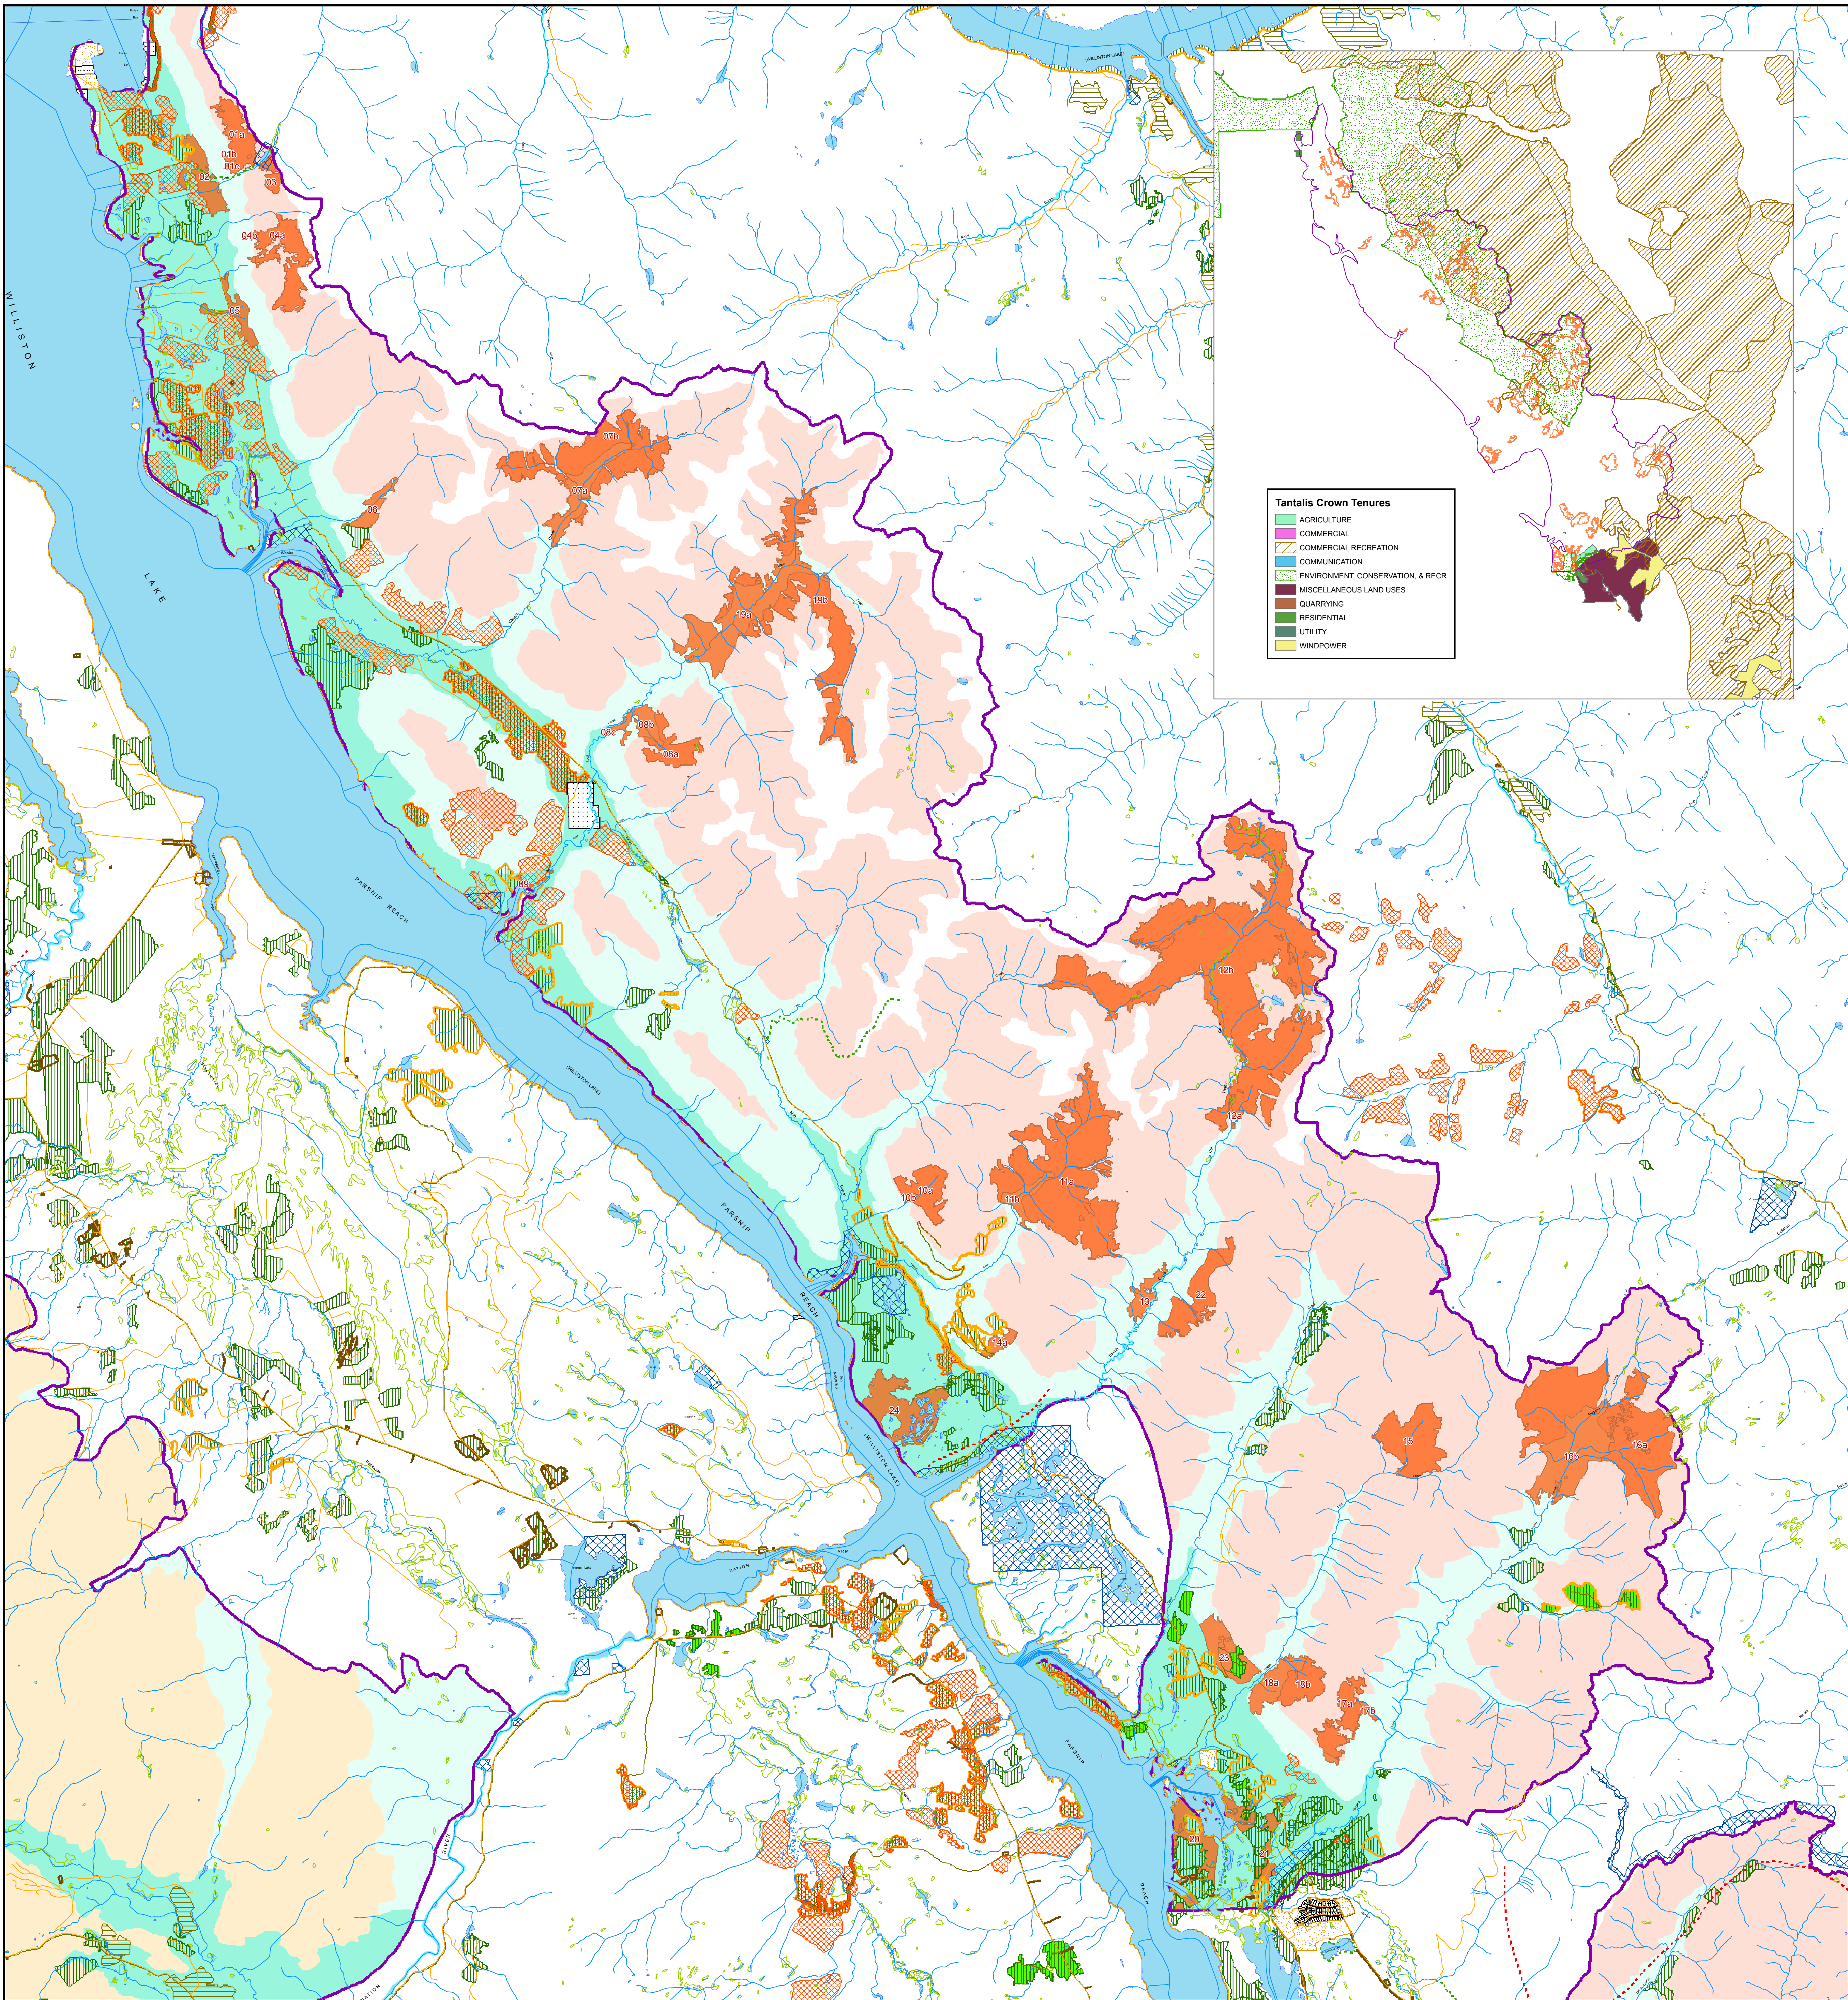

OLD GROWTH MANAGEMENT AREAS PARSNIP - LANDSCAPE UNITS

Map 6

Landscape Unit

Parsnip

Biogeoclimatic Ecosystem Classification

- Group II - ESSF mv3
- Group III - ESSF wc3/ESSF wk2
- Group IV - SBS mk1/SBS mk2/SBS wk1
- Group V - SBS vk/SBS wk2
- BWBS dk1 (Con)

Crown/Private

- Crown - Provincial, Municipal, Federal
- Private
- First Nations

OGMA

Old Growth Management Areas

Forest Tenure Data

- Forest Service Road
- Timber Use Polygon
- Timber Sale Polygons
- Cut Block
- Timber Licence Cutting Permit

BCTS

- Planned Blocks
- Operational

Trails and Recreation Areas

- Heritage Trails
- Recreation Trails
- Recreation Areas

Base

- Road
- Rail
- Marsh; Swamp
- Lake/Reservoir
- River or Stream - Definite