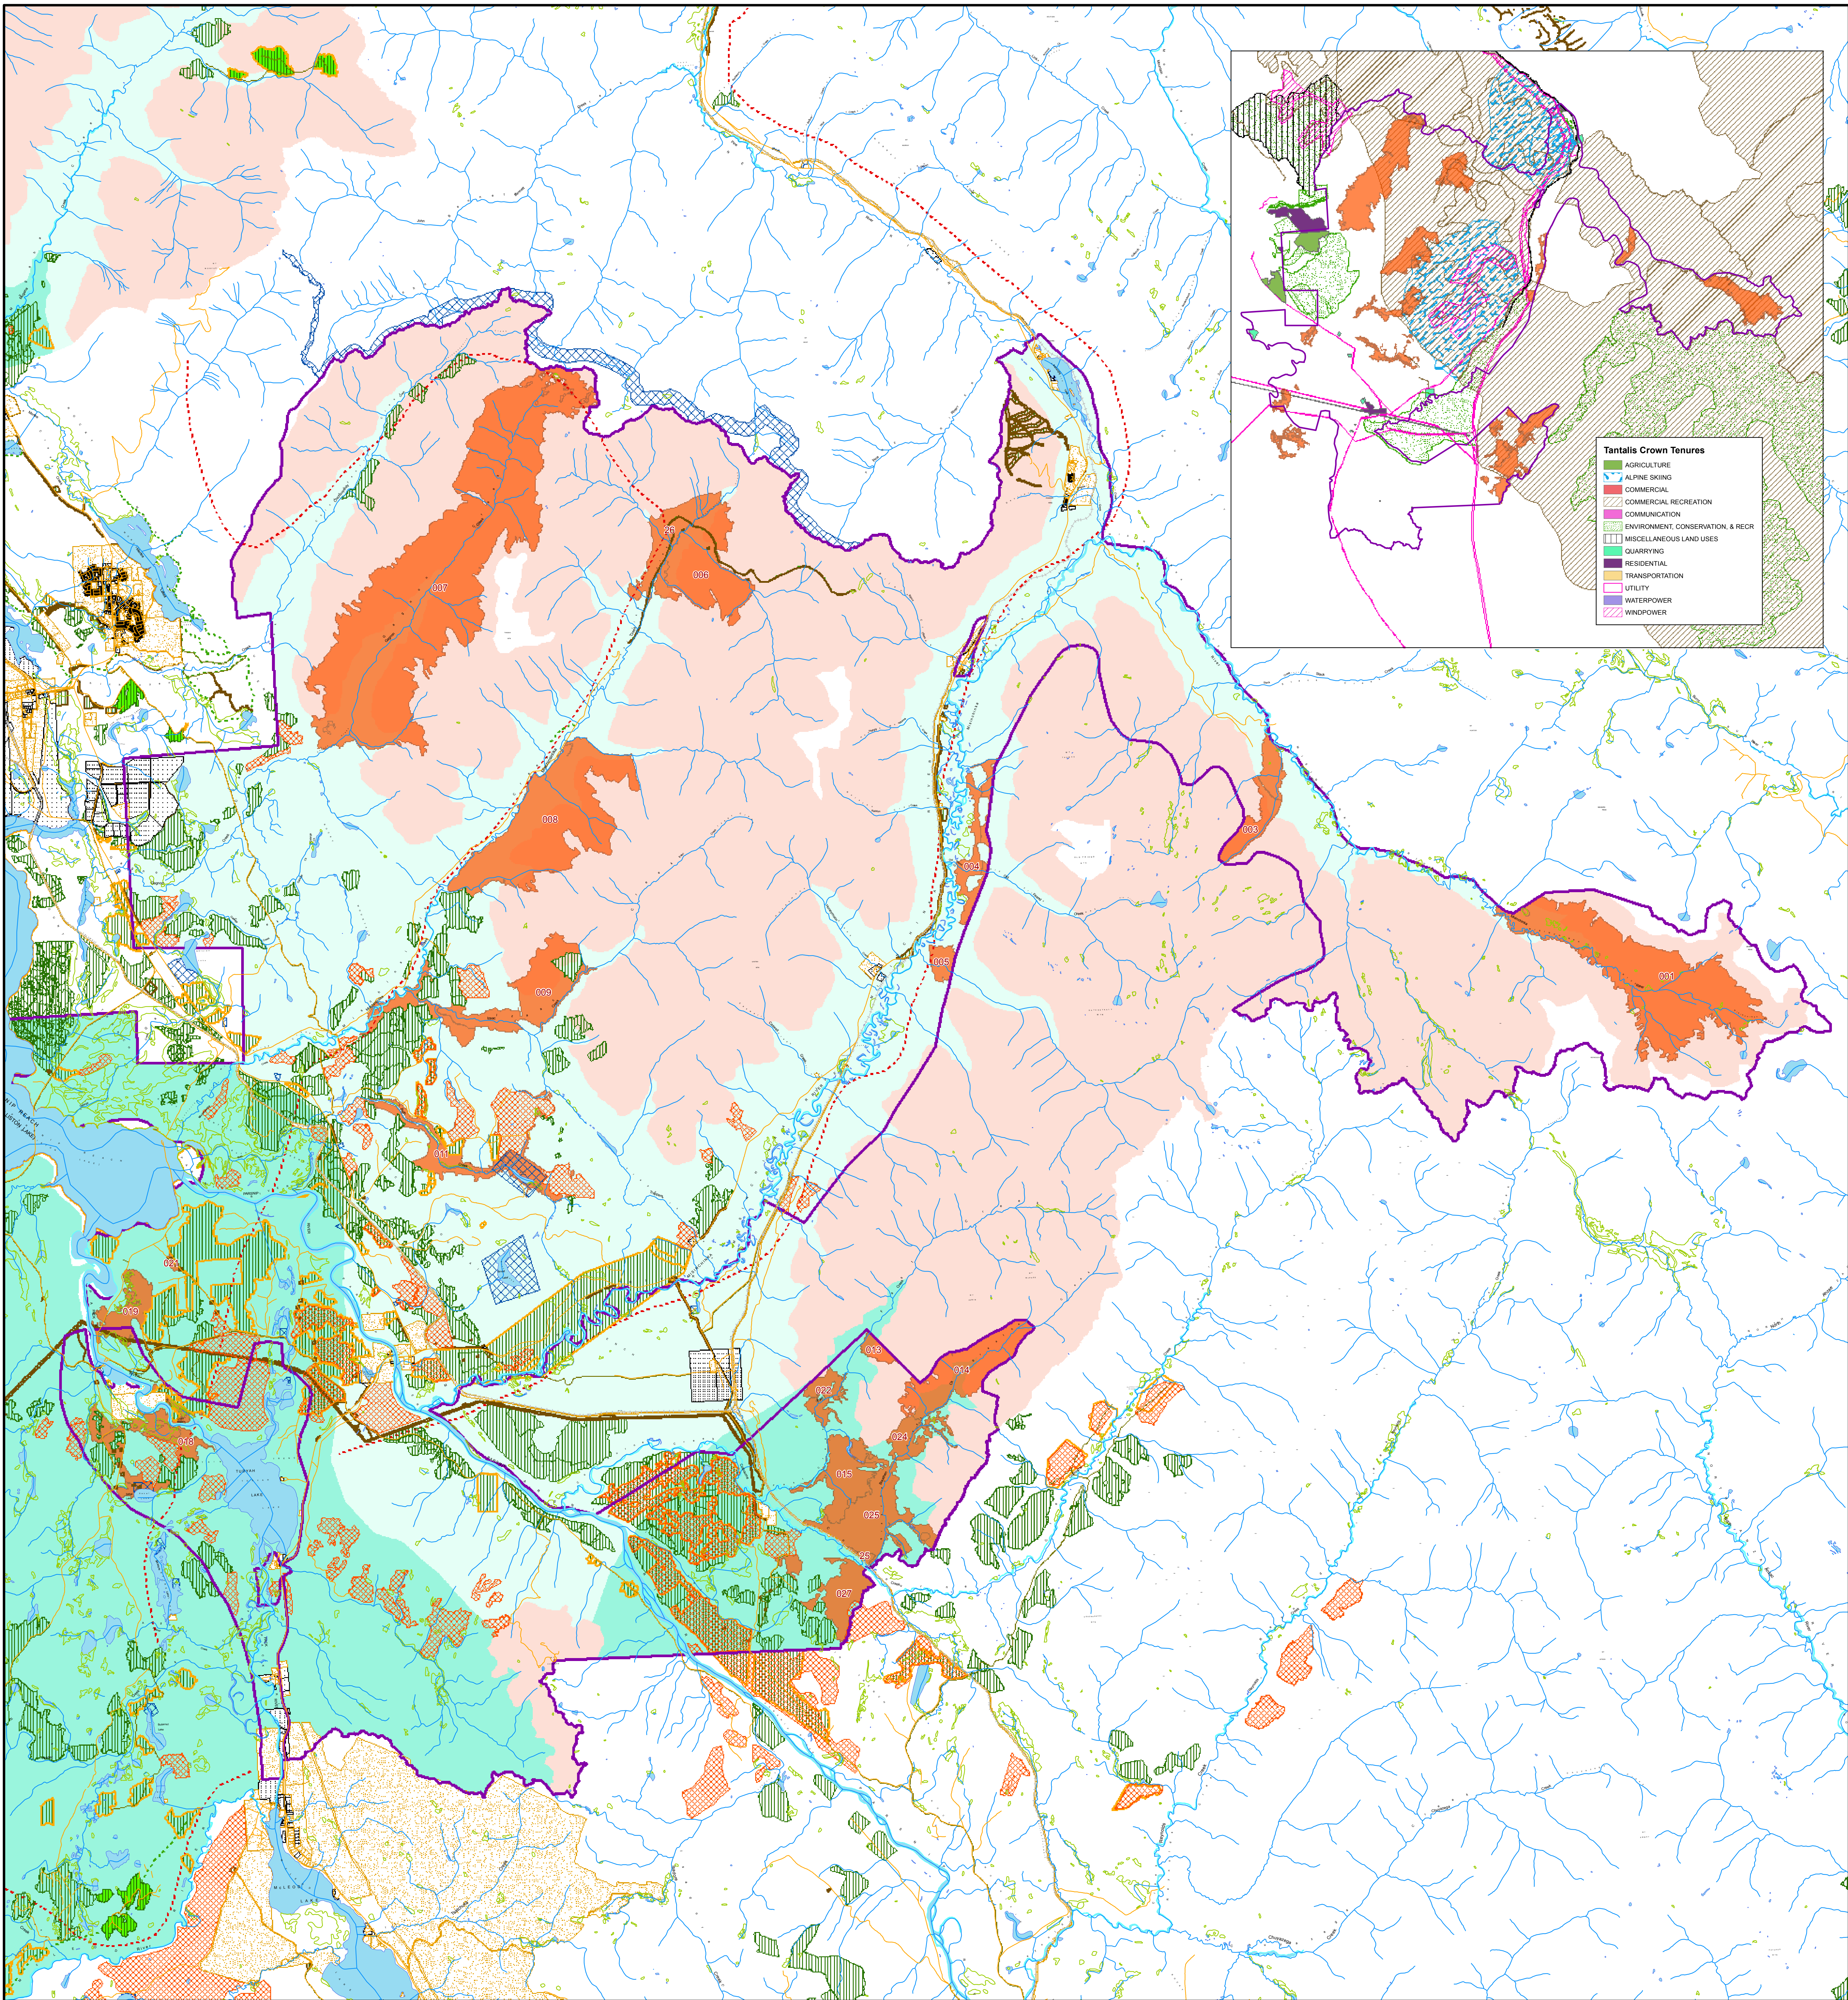

OLD GROWTH MANAGEMENT AREAS MISINCHINKA / TUDYAH B - LANDSCAPE UNITS

Map 5

Landscape Unit

Misinchinka/Tudyah B

Biogeoclimatic Ecosystem Classification

- Group II - ESSF mv3
- Group III - ESSF wc3/ESSF wk2
- Group IV - SBS mk1/SBS mk2/SBS wk1
- Group V - SBS vk/SBS wk2
- BWBS dk1 (Con)

Crown/Private

- Crown - Provincial, Municipal, Federal
- Private
- First Nations

OGMA

Old Growth Management Areas

Forest Tenure Data

- Forest Service Road
- Timber Use Polygon
- Timber Sale Polygons
- Cut Block
- Timber Licence Cutting Permit

BCTS

- Planned Blocks
- Operational

Trails and Recreation Areas

- Heritage Trails
- Recreation Trails
- Recreation Areas

Base

- Road
- Rail
- Marsh; Swamp
- Lake/Reservoir
- River or Stream - Definite