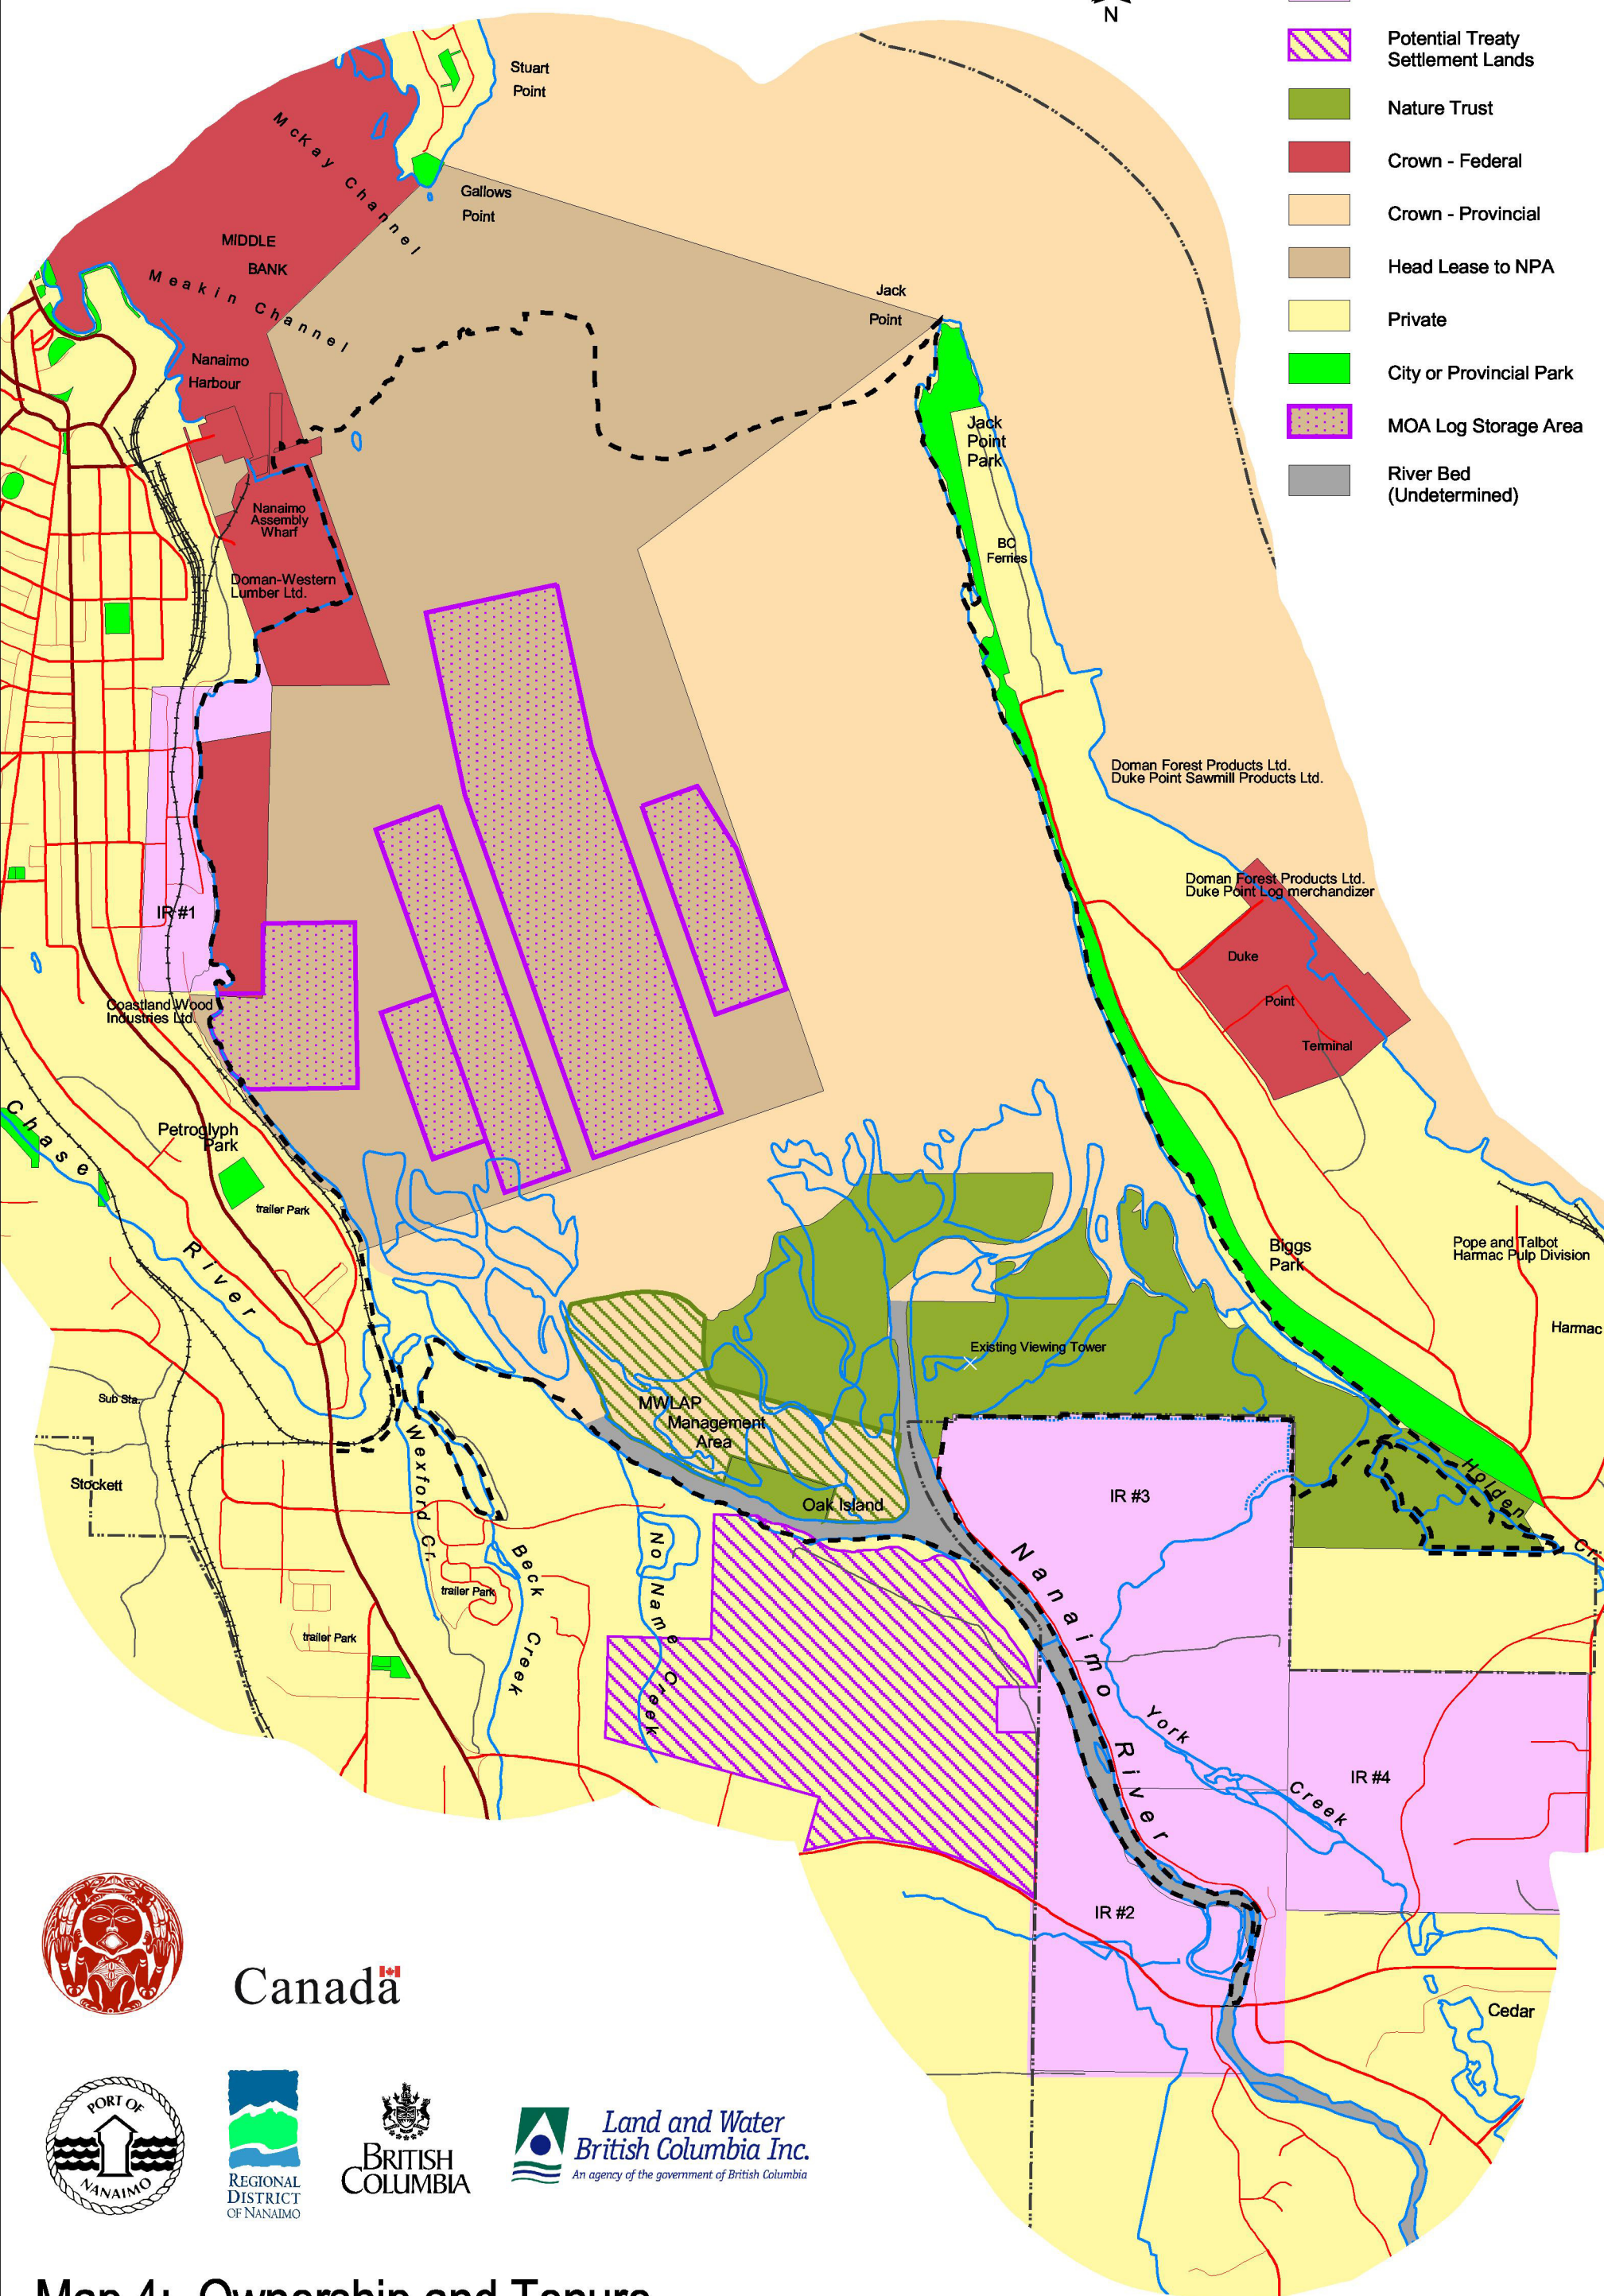

500 0 500 Meters

Legend

-  Indian Reserve
-  Potential Treaty Settlement Lands
-  Nature Trust
-  Crown - Federal
-  Crown - Provincial
-  Head Lease to NPA
-  Private
-  City or Provincial Park
-  MOA Log Storage Area
-  River Bed (Undetermined)

Canada

Map 4: Ownership and Tenure Nanaimo Estuary Management Plan