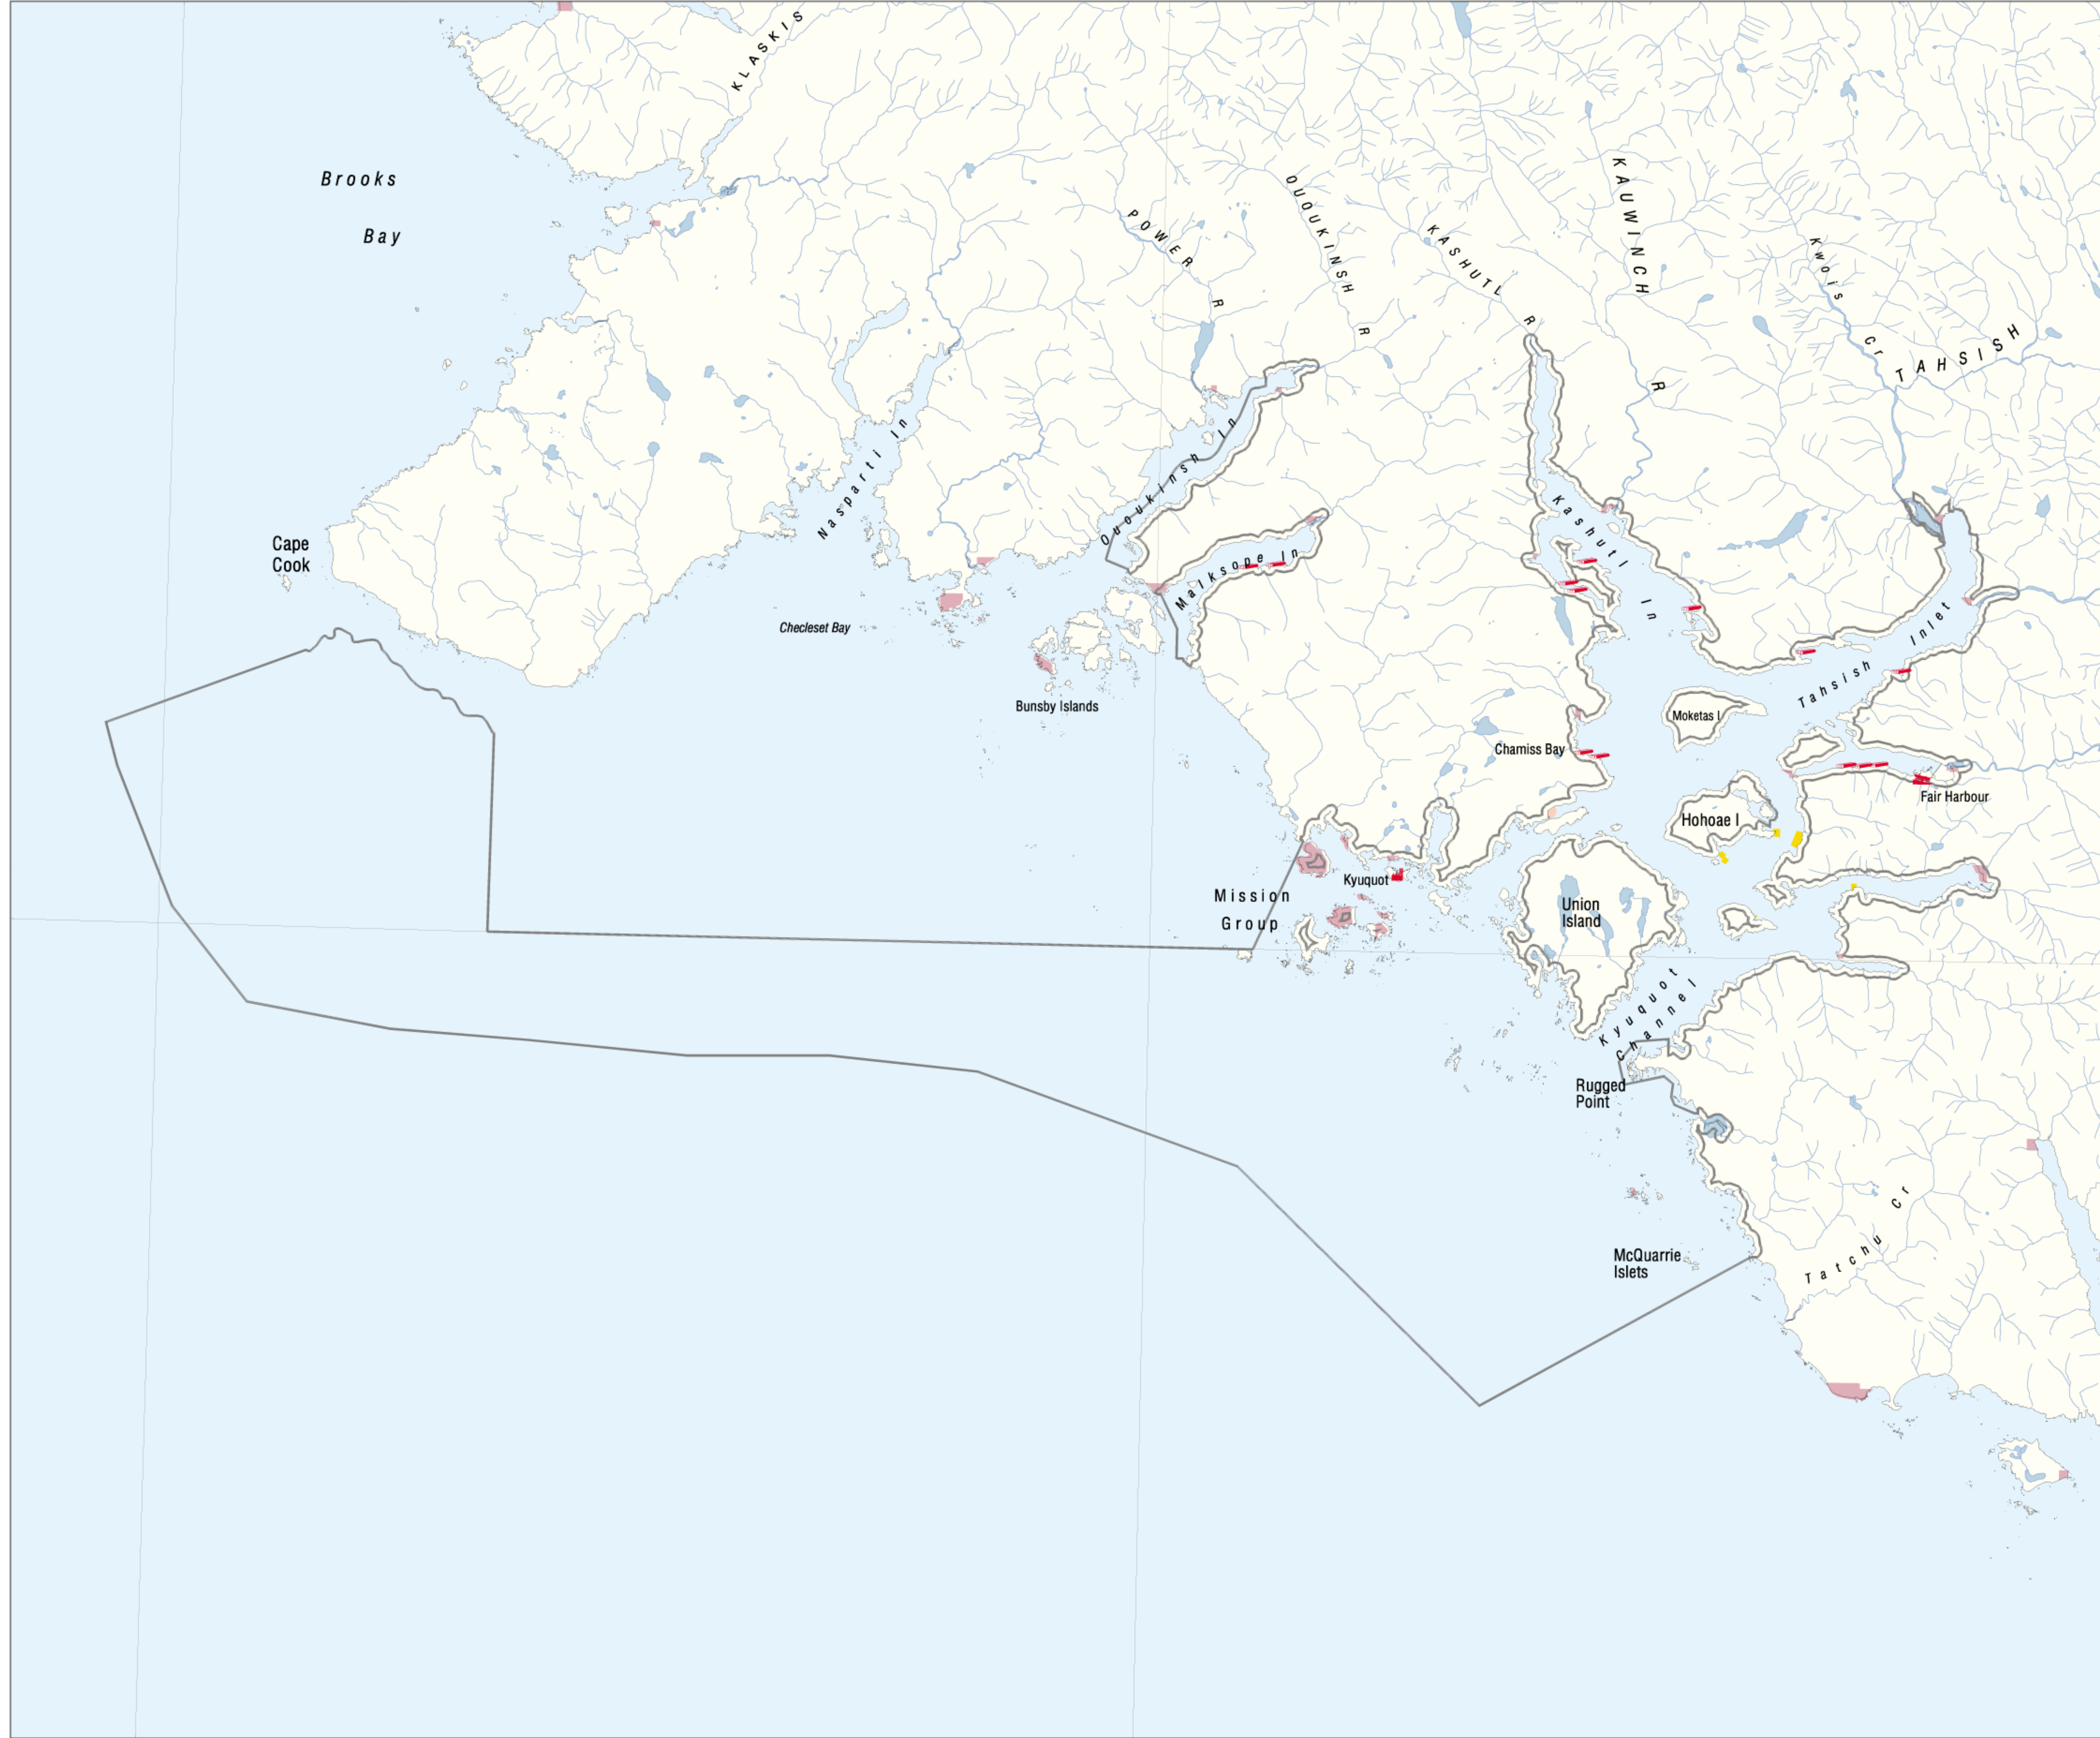

Kyuquot Sound Coastal Planning Area - Tenure & Industry

Ministry of Sustainable
Resource Management
Decision Support Services

Prepared for:

Resource Planning Division
Kyuquot Sound Planning Team

Legend

- Finfish aquaculture
- Shellfish aquaculture
- First Nations reserve
- Boat launch
- Log boom or dump
- Other coastal industry
- Study area

Kilometer
Projection Albers Equal Area Conic Datum NAD83

Data Source(s):

MSRM 1:250,000 base information
Provincial Coastal Resource Information System

Created By: SN
Date: December 07, 2001
Pathname: /dsk3/projects/specialp/kyuquot
Filename: amls/template.aml