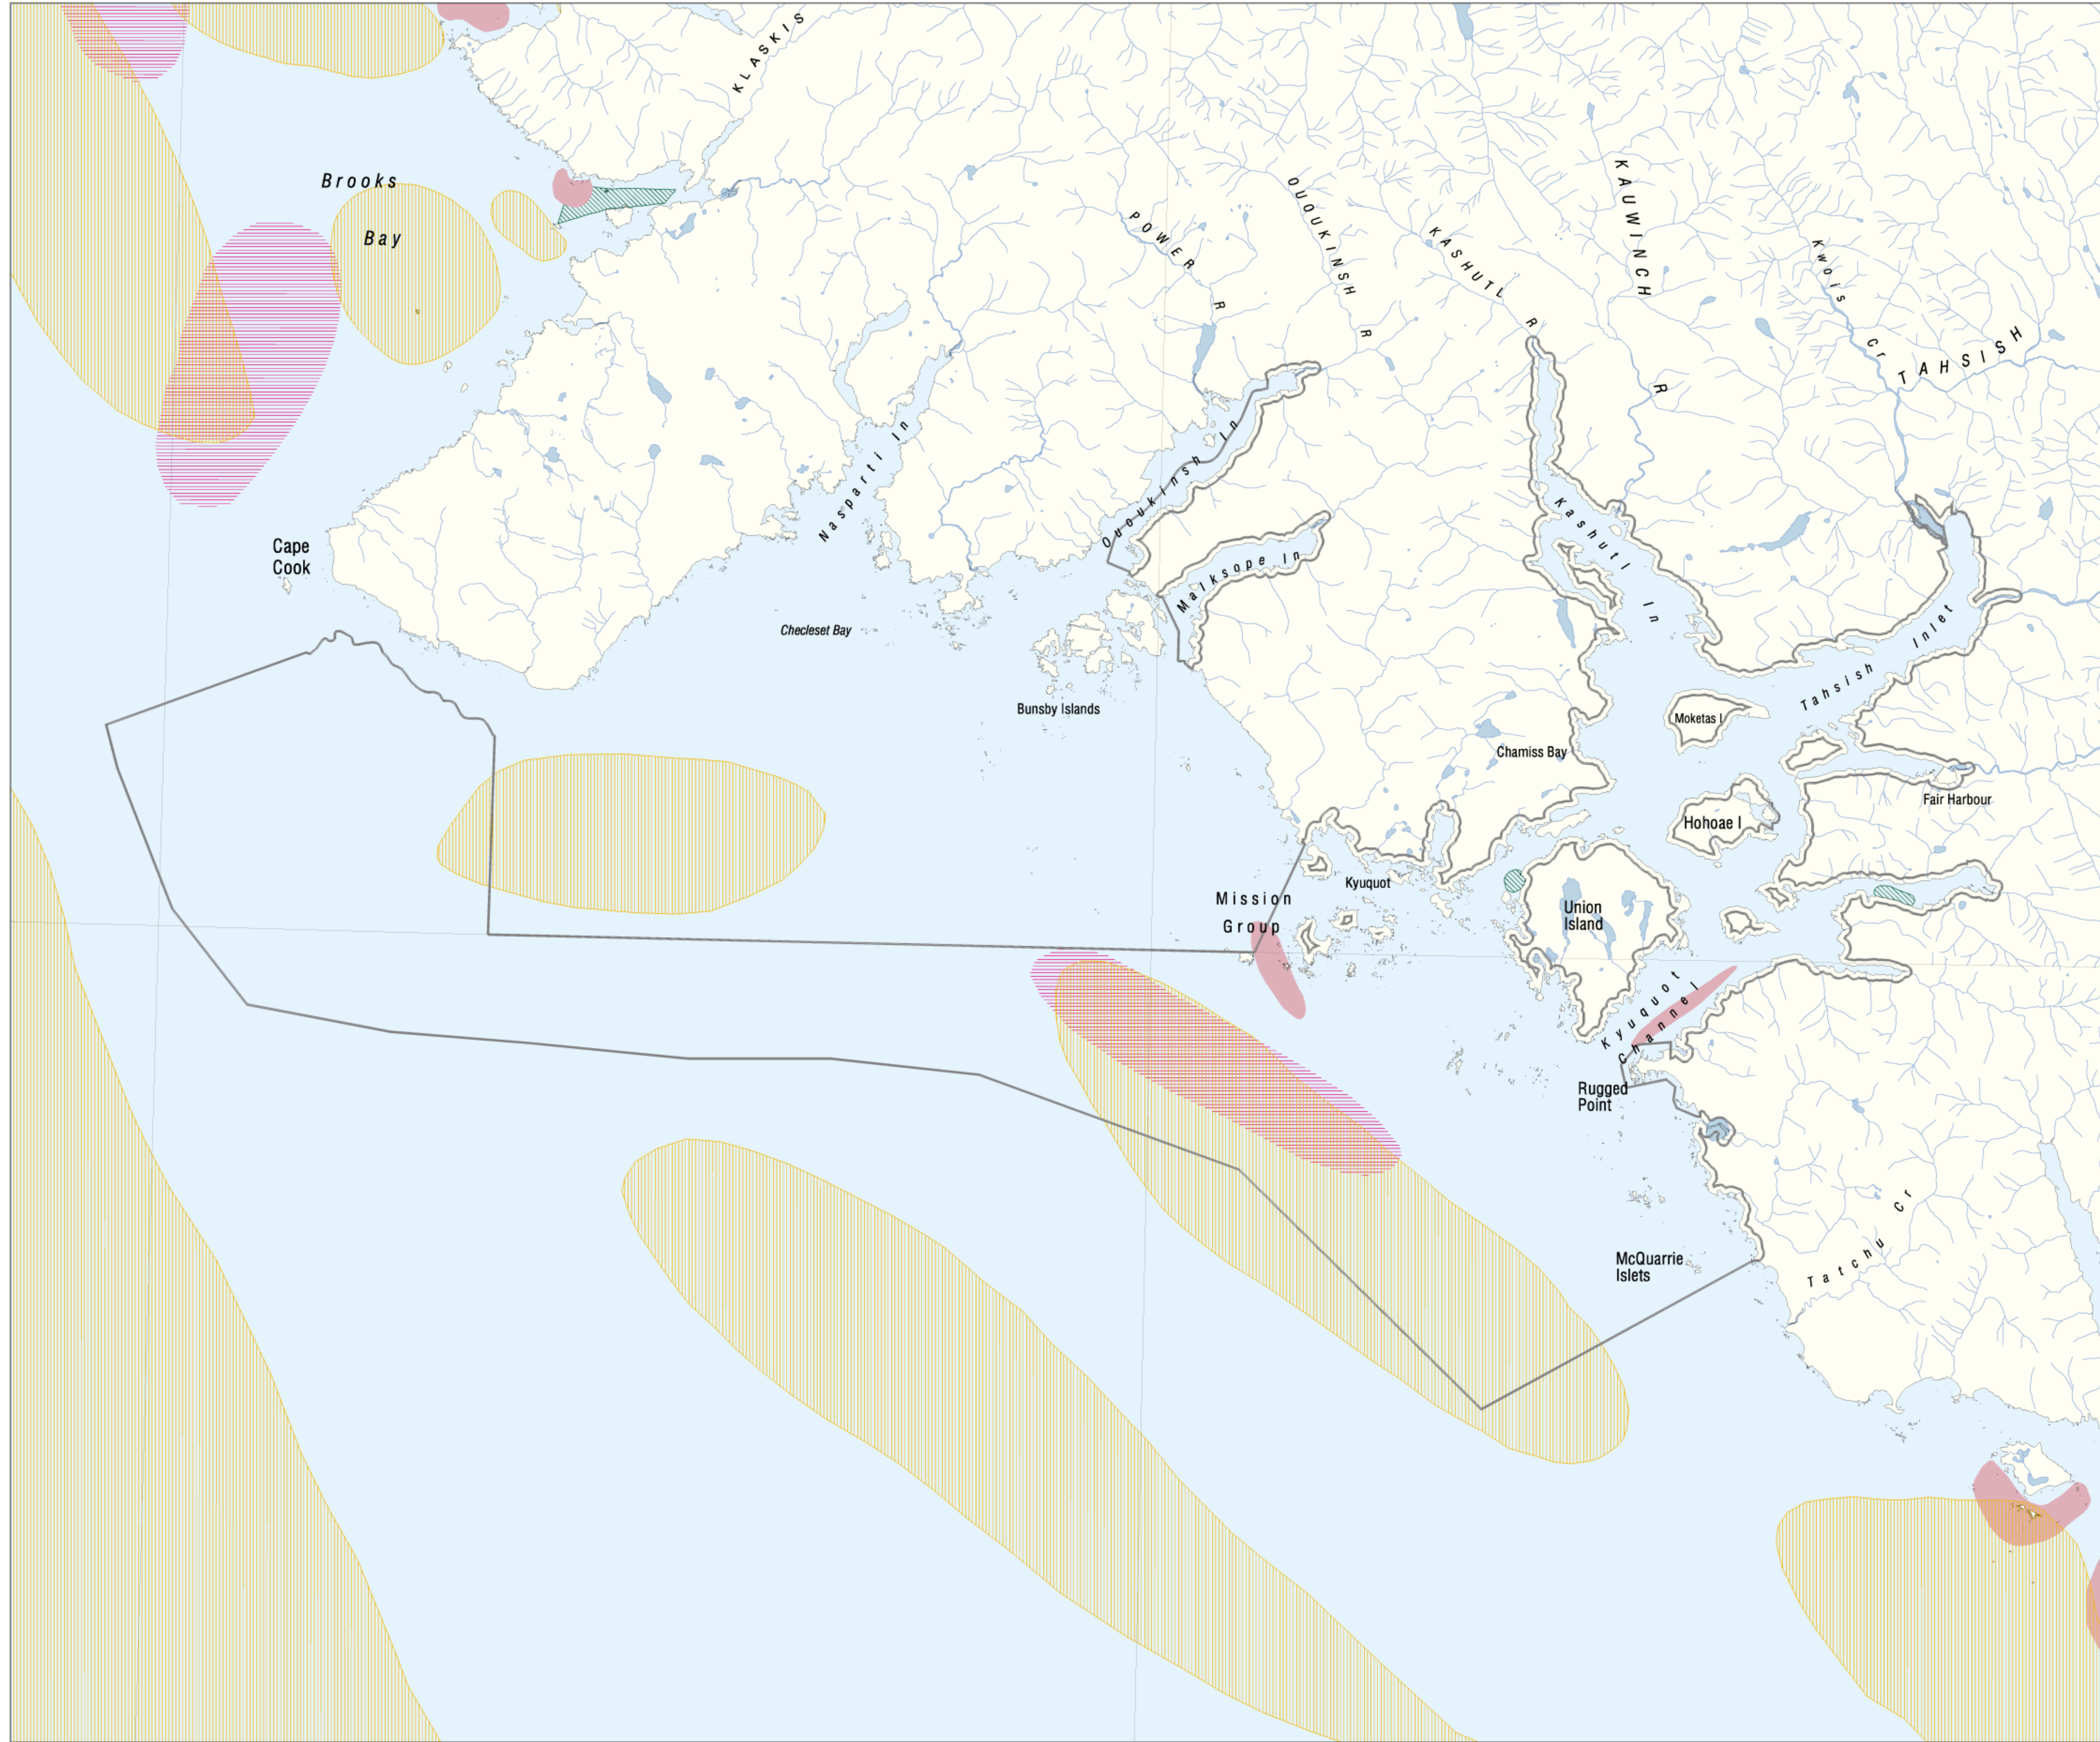

Kyuquot Sound Coastal Planning Area - Generalized Finfish Fisheries - Sport and Commercial

Ministry of Sustainable
Resource Management
Decision Support Services

Prepared for:

Resource Planning Division
Kyuquot Sound Planning Team

Legend

- Herring roe
- Salmon (troll, net)
- Salmon (sport)
- Groundfish
- Study area

Data Source(s):

MSRM 1:250,000 base information
Provincial Coastal Resource Information System

Created By: SN
Date: December 07, 2001
Pathname: /dsk3/projects/specialp/kyuquot
Filename: amls/template.aml