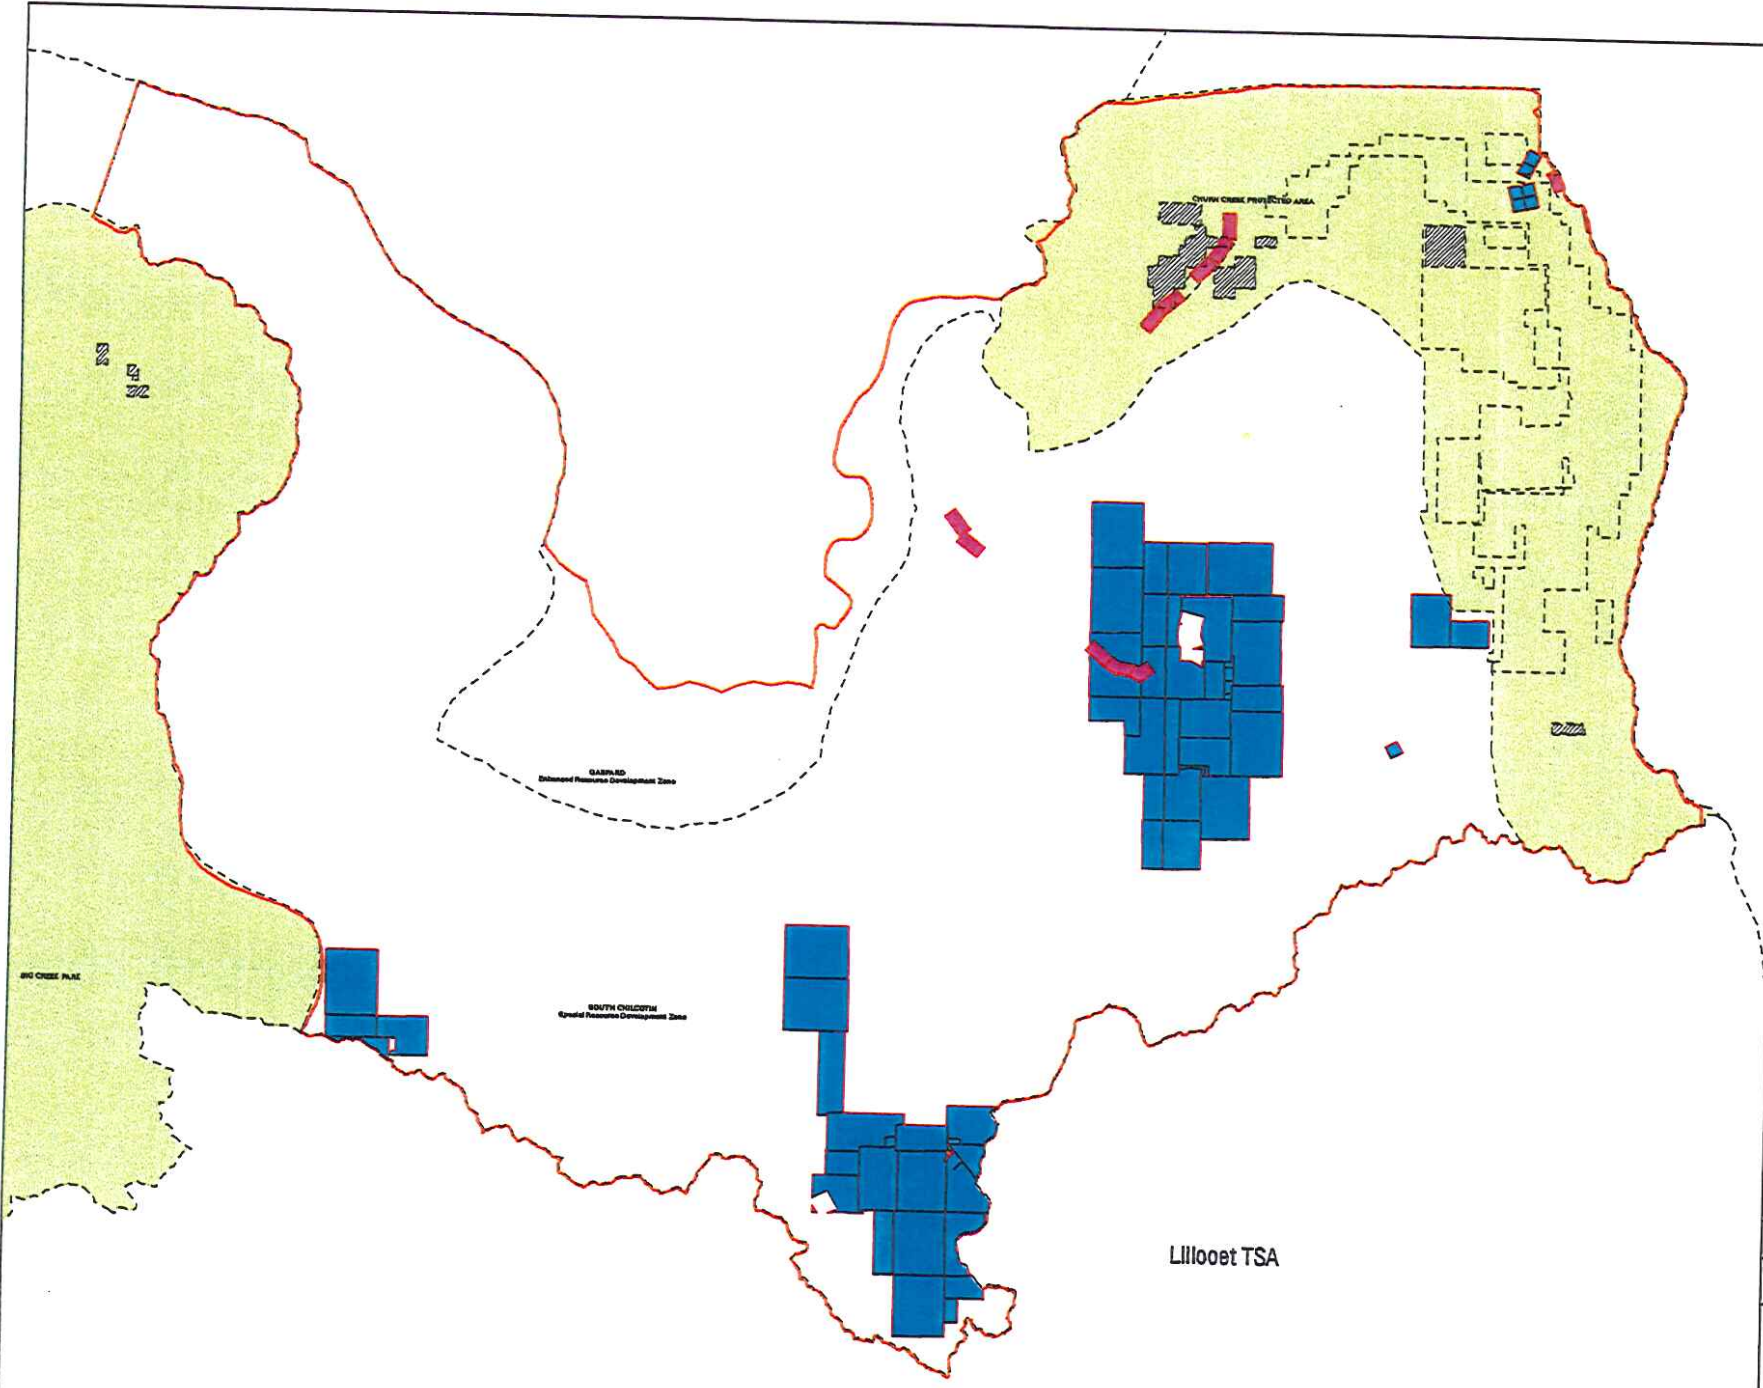

# South Chilcotin SRP

MAP 6  
MINERAL AND  
PLACER TENURES

## Legend

- Mineral Tenures
- Placer Tenures
- South Chilcotin SRP
- CCLUP
- Private Land
- Parks and Protected Areas

25-FEB-1999

Scale N/A  
Projection: Universal Transverse Mercator  
Datum: NAD 27

Author and Mapping Designer:  
BLAND  
TRIMB  
MANAGEMENT LTD.