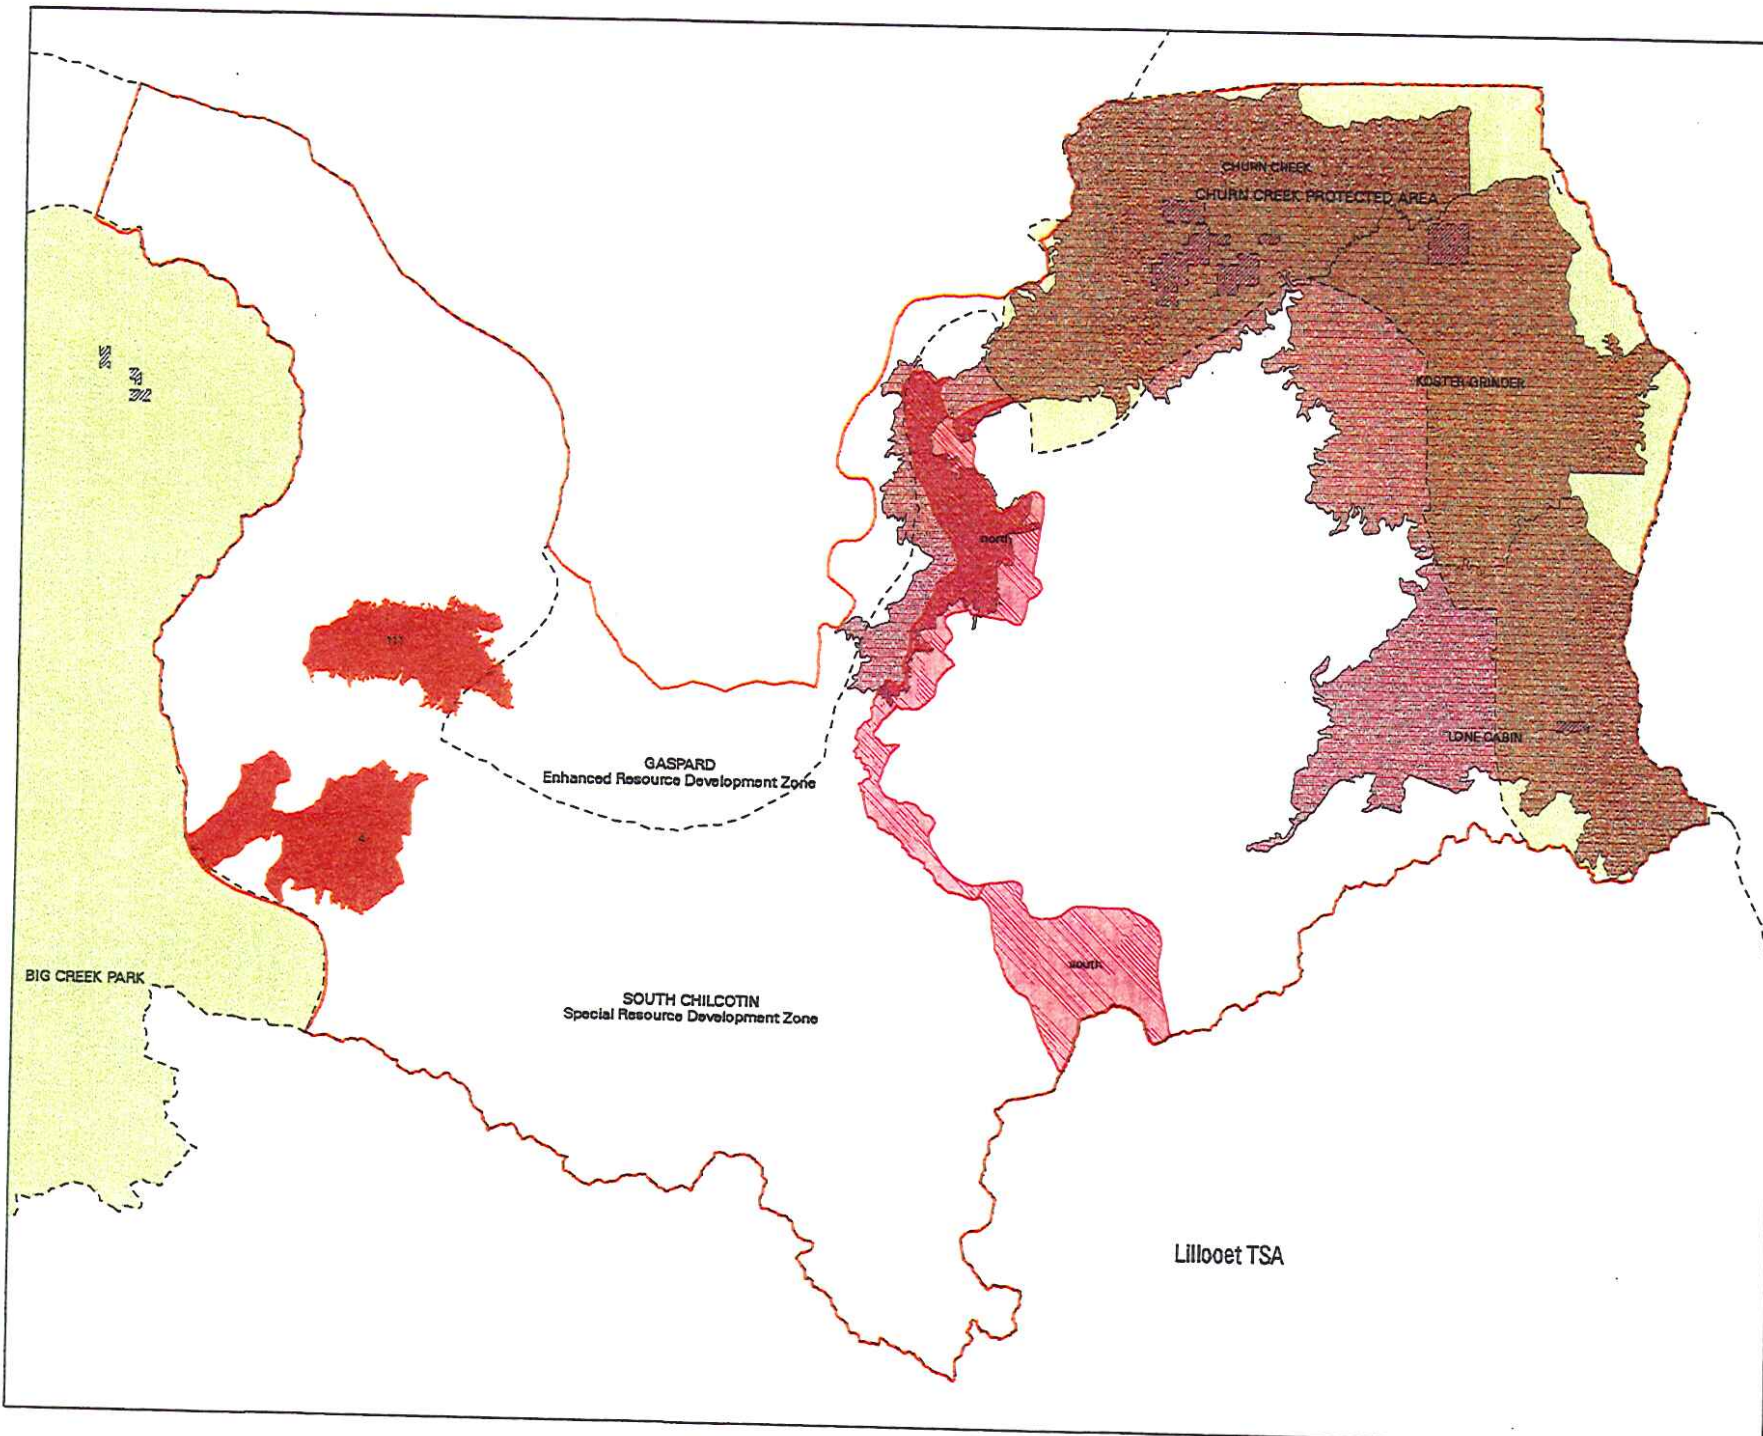

South Chilcotin SRP

MAP12
WILDLIFE HABITATS

Legend

- Mule Deer Winter Range
- Bighorn Sheep
- Moose
- South Chilcotin SRP
- CCLUP
- Private Land
- Parks and Protected Areas

Scenario 5 Final

24-FEB-1999

Scale N/A
Projection: Universal Transverse Mercator
Datum: NAD 27