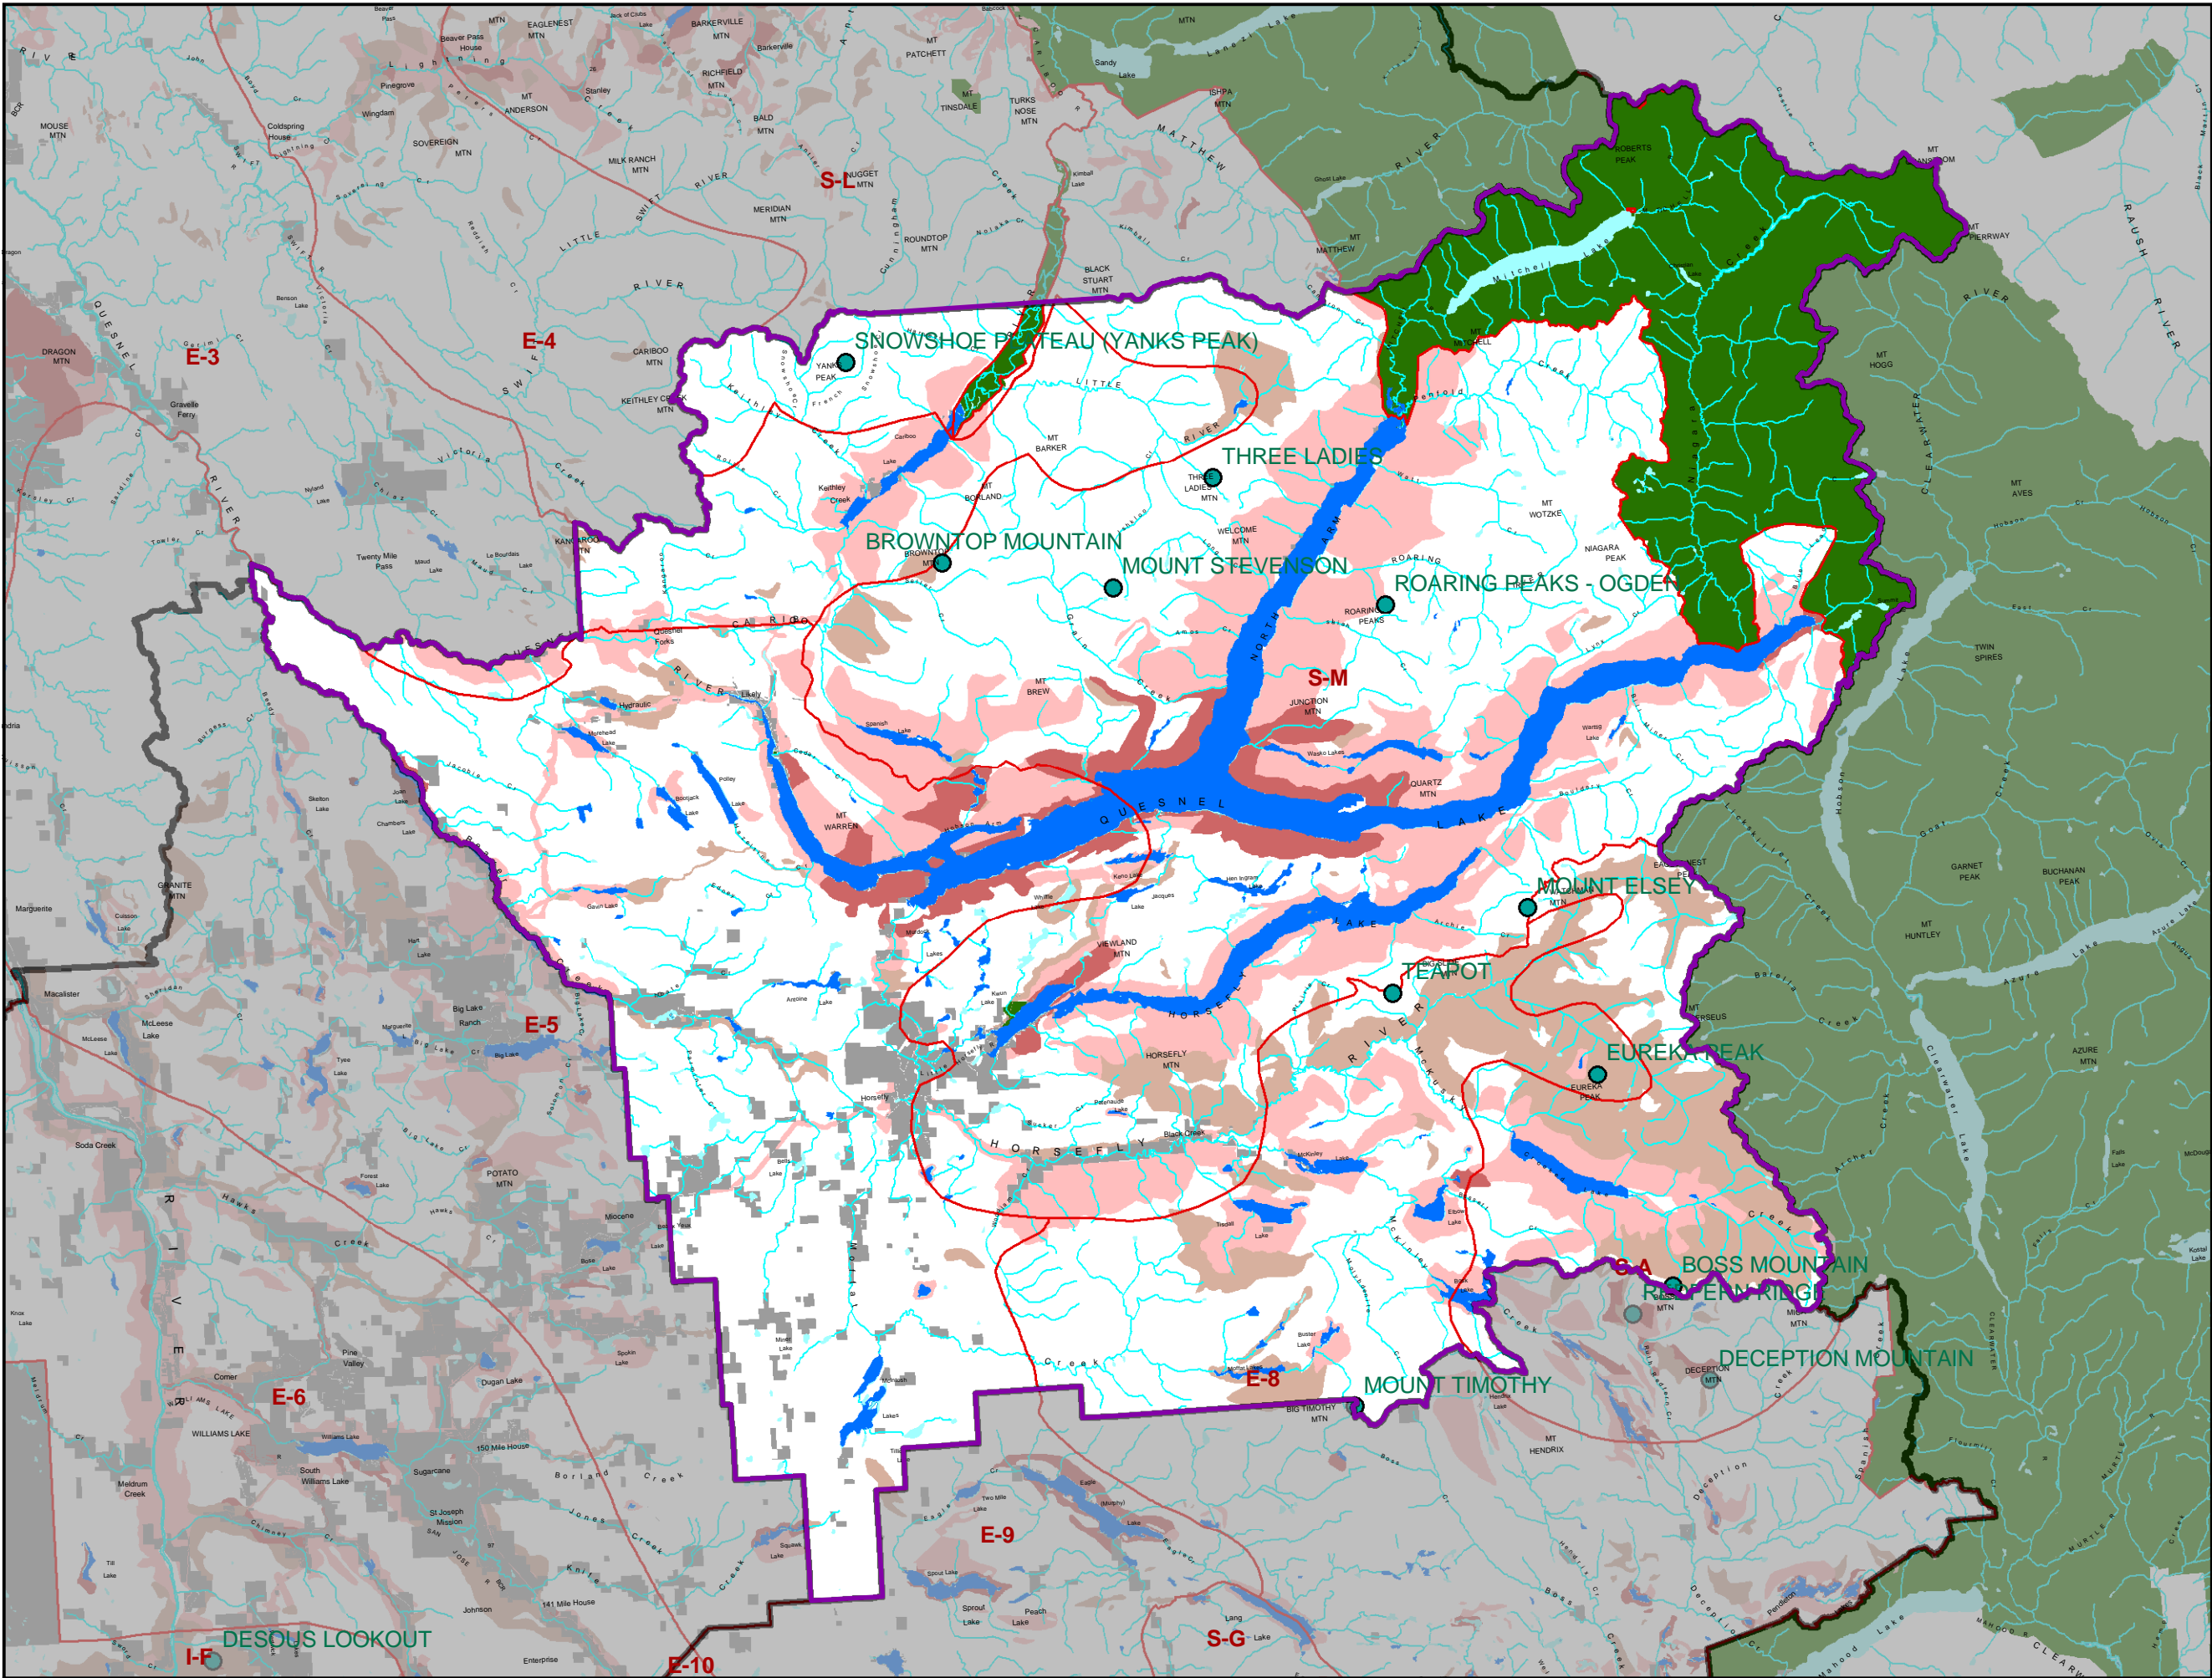

Horsefly
Sustainable Resource Management Plan

MAP 10

Visual Resource
Management Areas
Recommended VQO's

	Preservation
	Retention
	Partial Retention
	Modification
	Key Lake
	Private
	Park
	CCLUP Resource Management Zones
	High Elevation Viewpoint

E - ERDZ (Enhanced Resource Development Zone)
S - SRDZ (Special Resource Development Zone)
I - IRDZ (Integrated Resource Development Zone)

DRAFT

This map is for strategic planning purposes only and is not to be used for operational planning.

Produced for:
Ministry of Sustainable Resource Management

Produced by:
 BRITISH COLUMBIA

Ministry of Sustainable Resource Management
Land Information Services Division

Projection/Datum: Albers, Nad 83
Created by: Williams Lake Contact Centre, <mm>
map10_visual.mxd, Horsefly
17/08/2005 9:57:42 AM