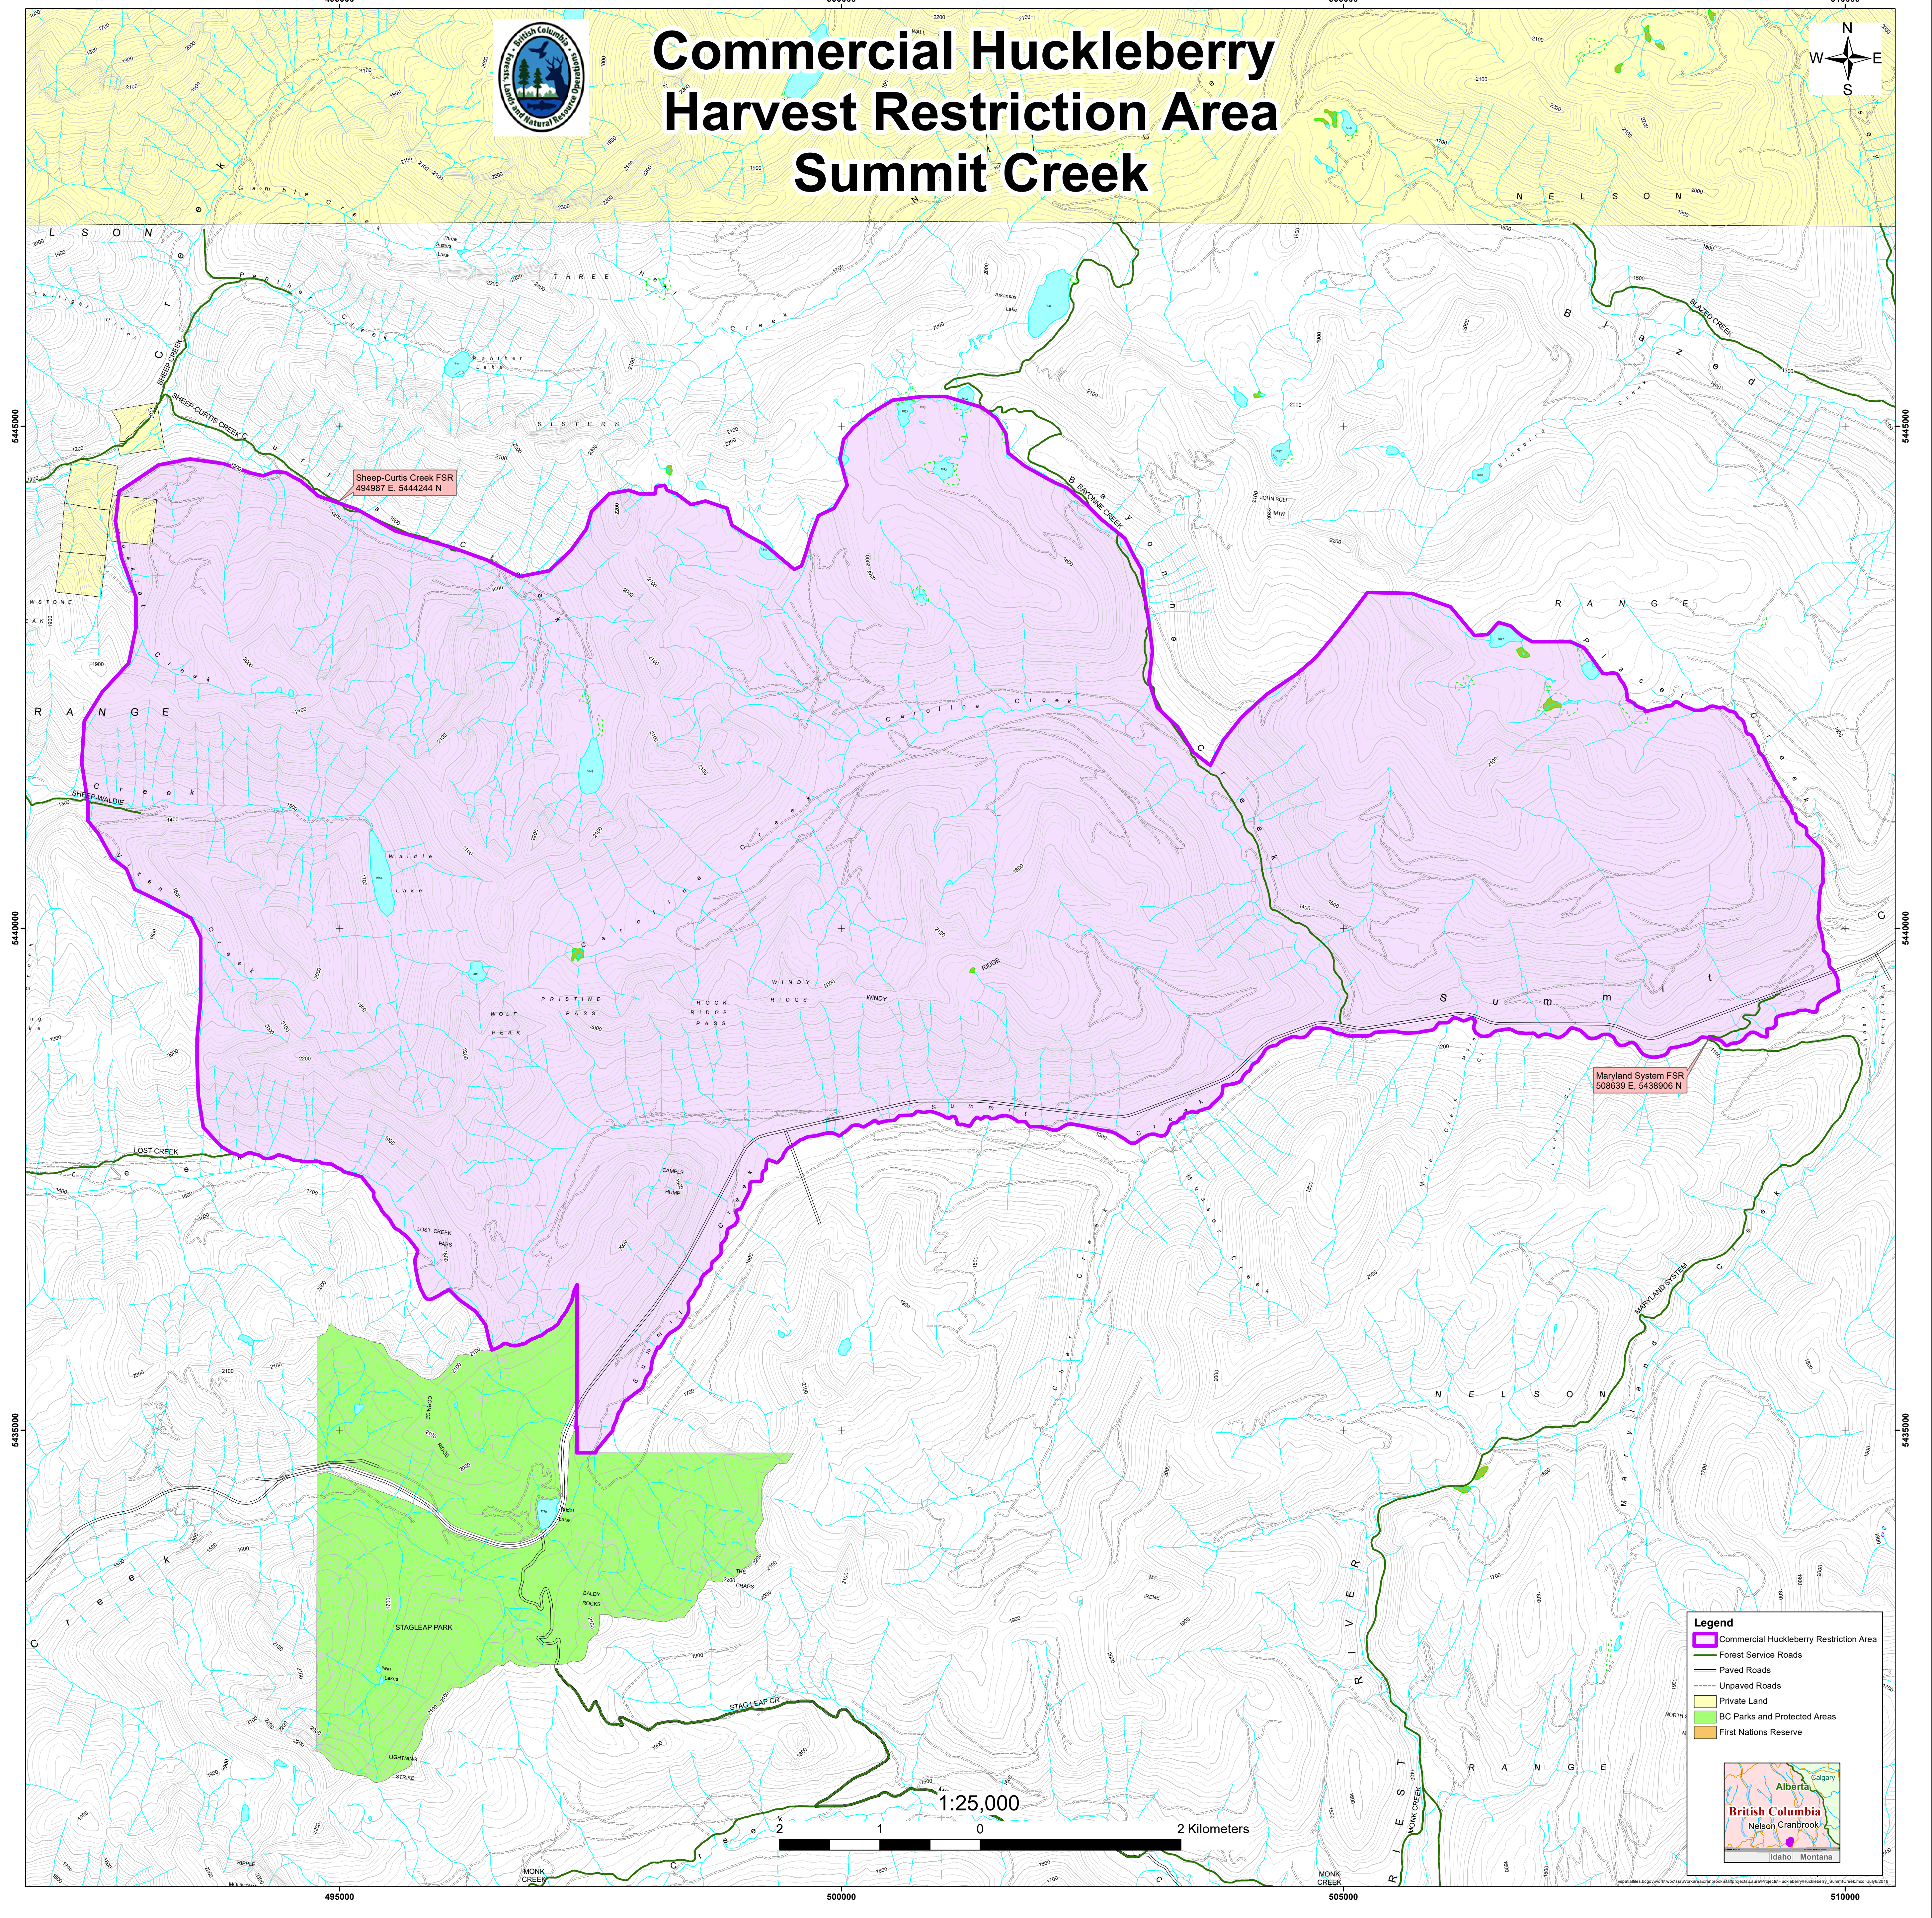

Commercial Huckleberry Harvest Restriction Area Summit Creek

Legend

- Commercial Huckleberry Restriction Area
- Forest Service Roads
- Paved Roads
- Unpaved Roads
- Private Land
- BC Parks and Protected Areas
- First Nations Reserve

1:25,000
2 Kilometers