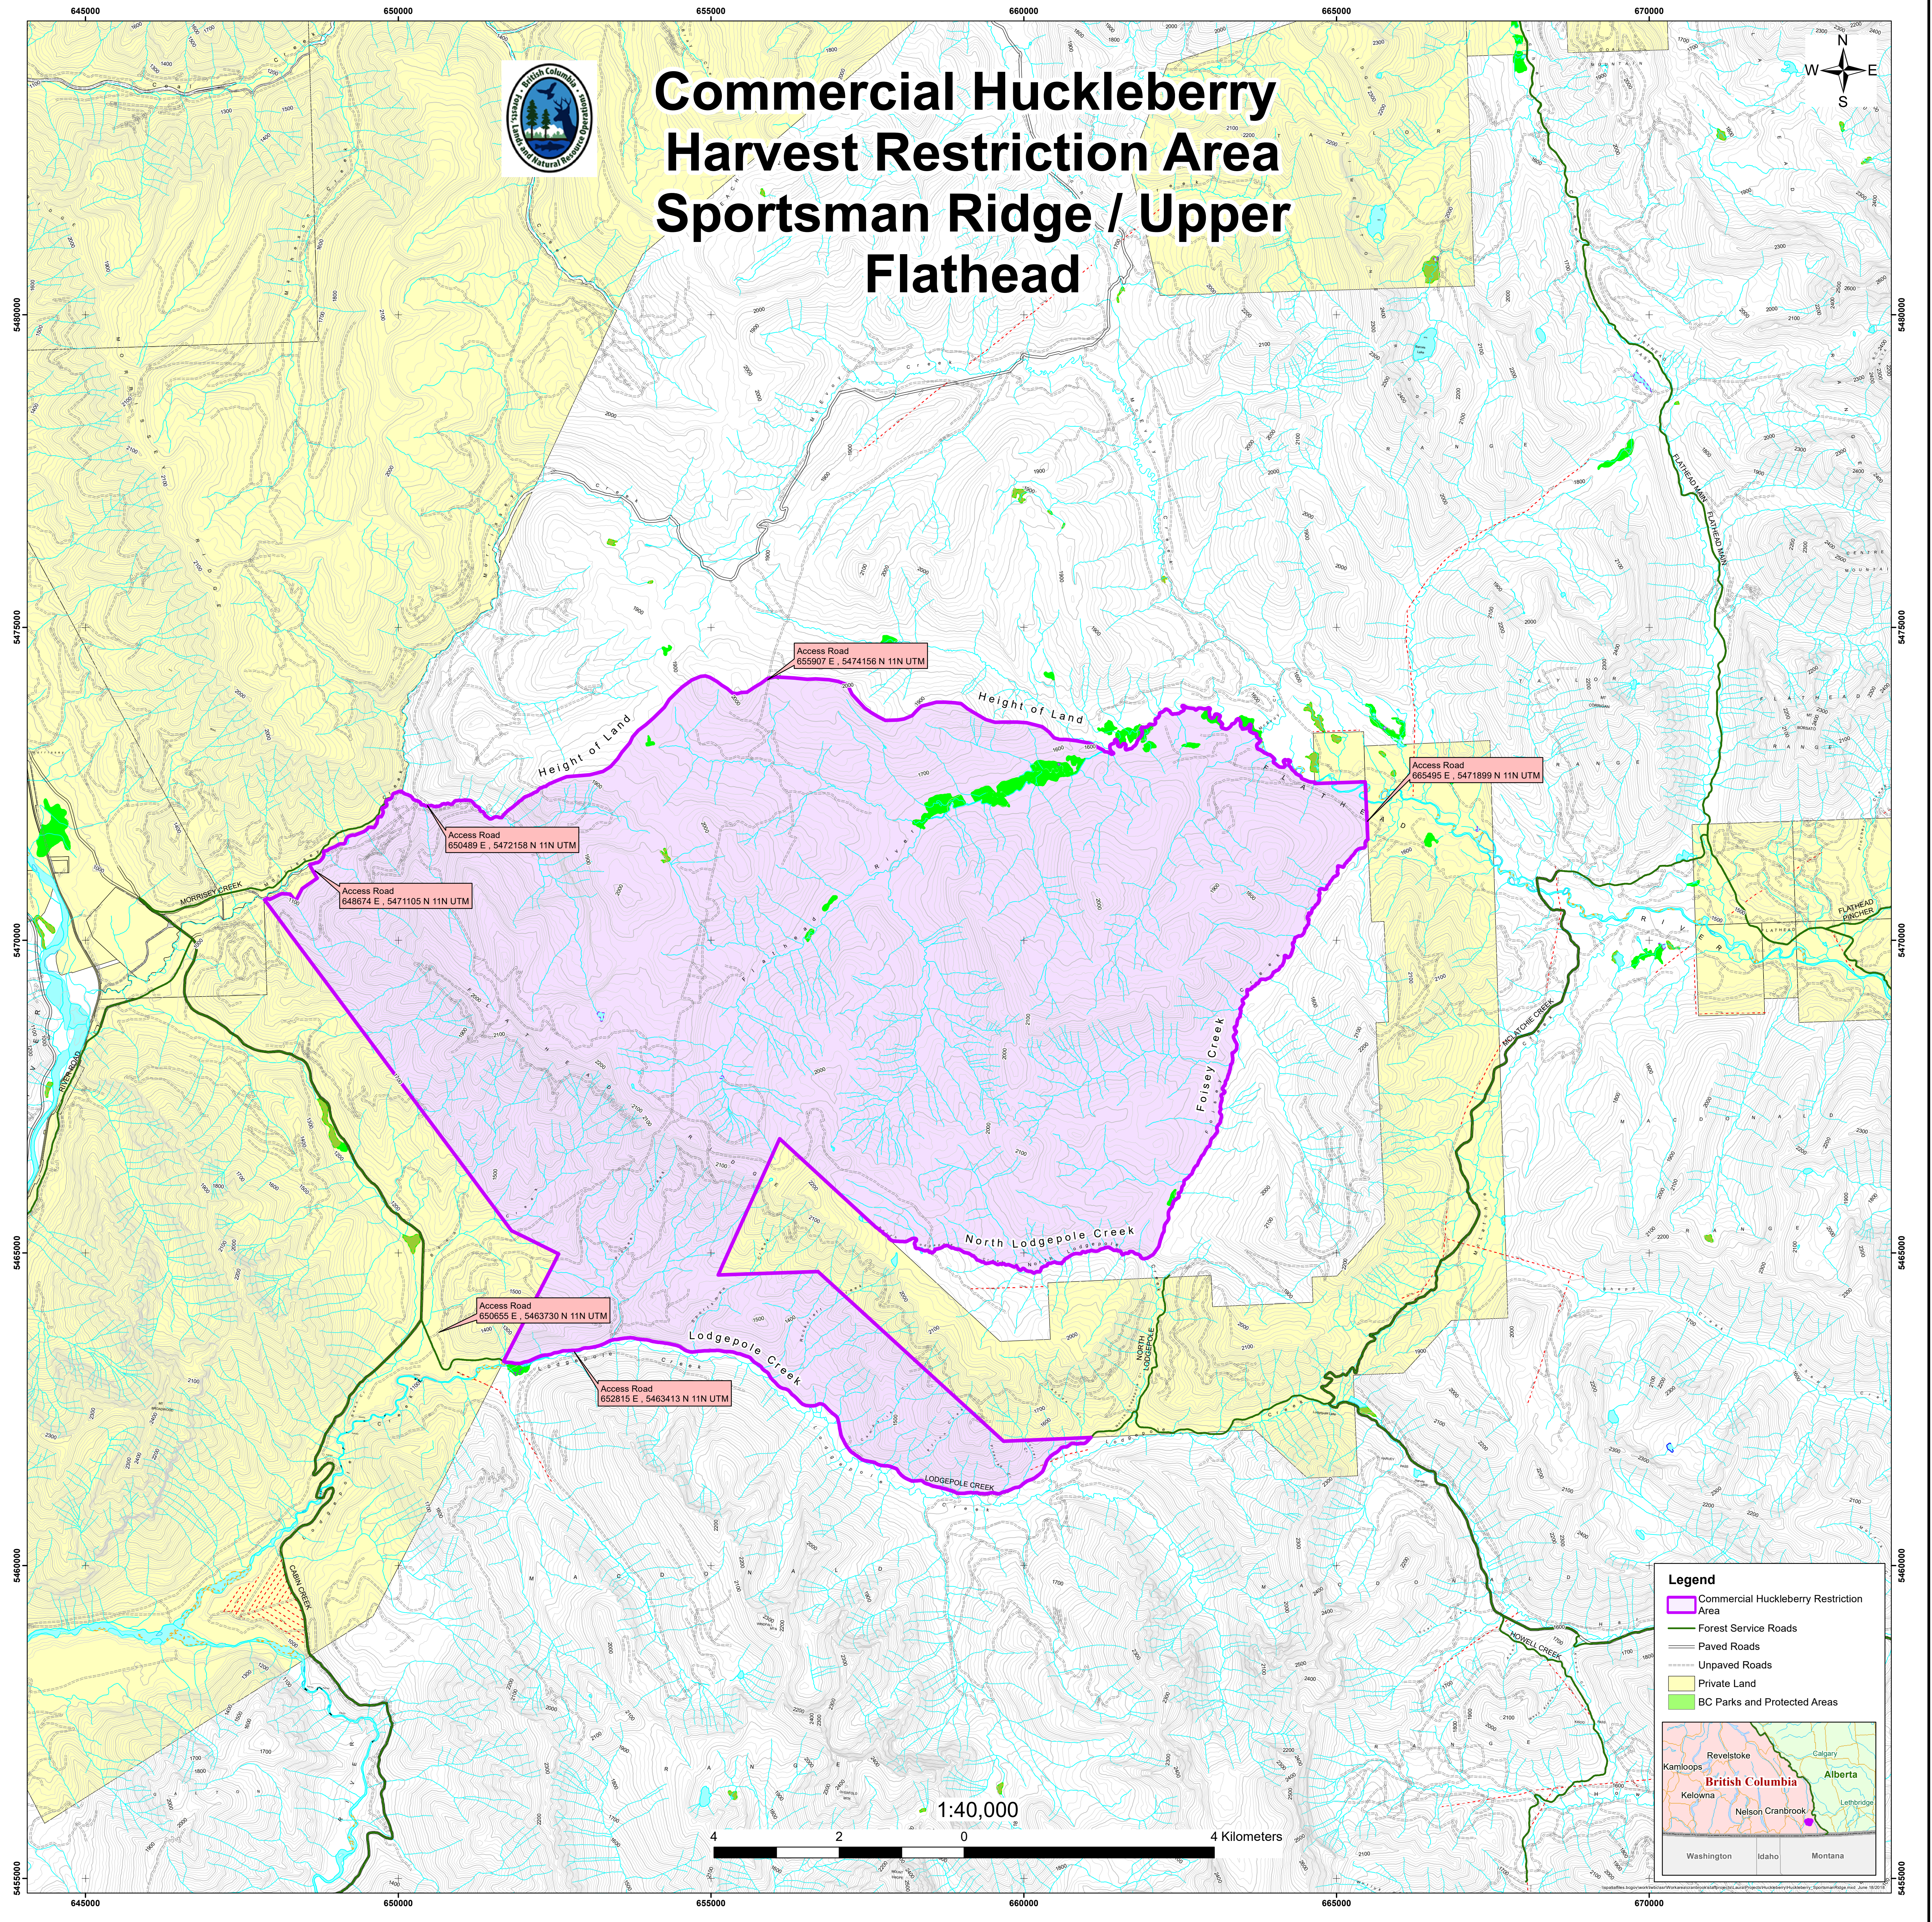

# Commercial Huckleberry Harvest Restriction Area Sportsman Ridge / Upper Flathead

Access Road  
650489 E, 5472158 N 11N UTM

Access Road  
648674 E, 5471105 N 11N UTM

Access Road  
655907 E, 5474156 N 11N UTM

Access Road  
665495 E, 5471899 N 11N UTM

Access Road  
650655 E, 5463730 N 11N UTM

Access Road  
652815 E, 5463413 N 11N UTM

1:40,000

**Legend**

- Commercial Huckleberry Restriction Area
- Forest Service Roads
- Paved Roads
- Unpaved Roads
- Private Land
- BC Parks and Protected Areas