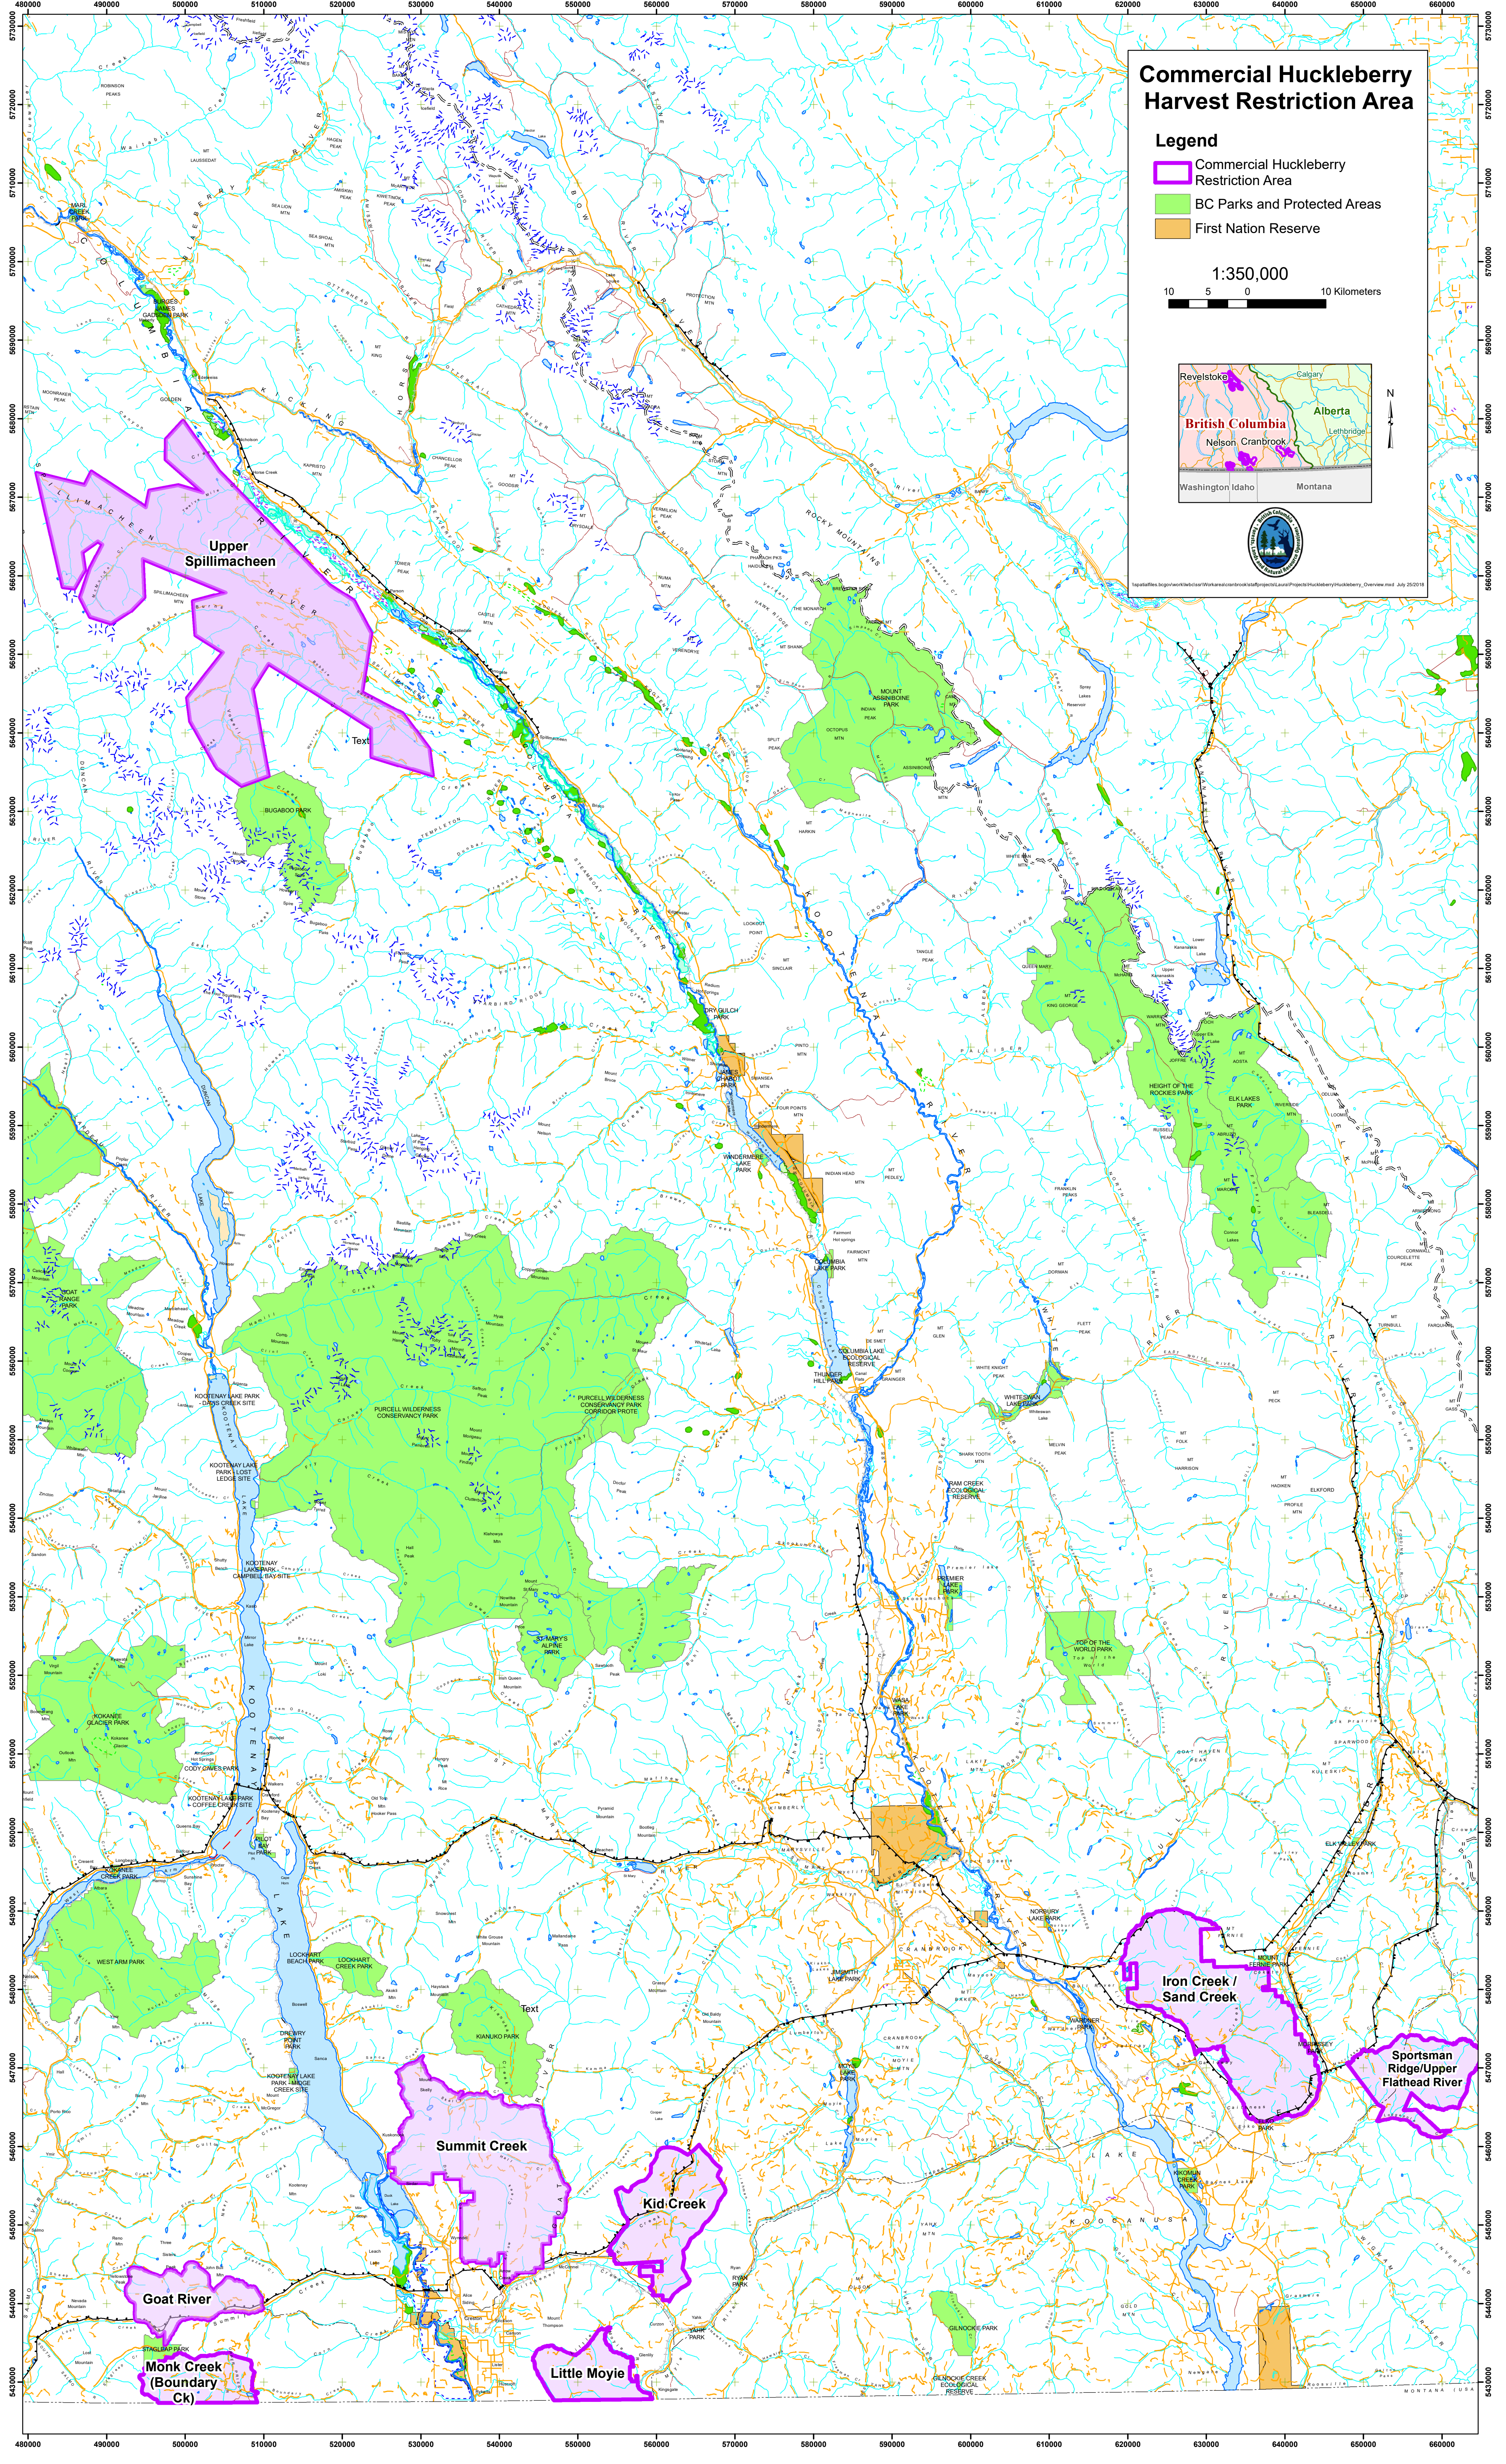

Commercial Huckleberry Harvest Restriction Area

Legend

- Commercial Huckleberry Restriction Area
- BC Parks and Protected Areas
- First Nation Reserve

1:350,000

Upper Spillimacheen

Text

Goat River

Monk Creek (Boundary Ck)

Summit Creek

Kid Creek

Little Moyie

Iron Creek / Sand Creek

Sportsman Ridge/Upper Flathead River