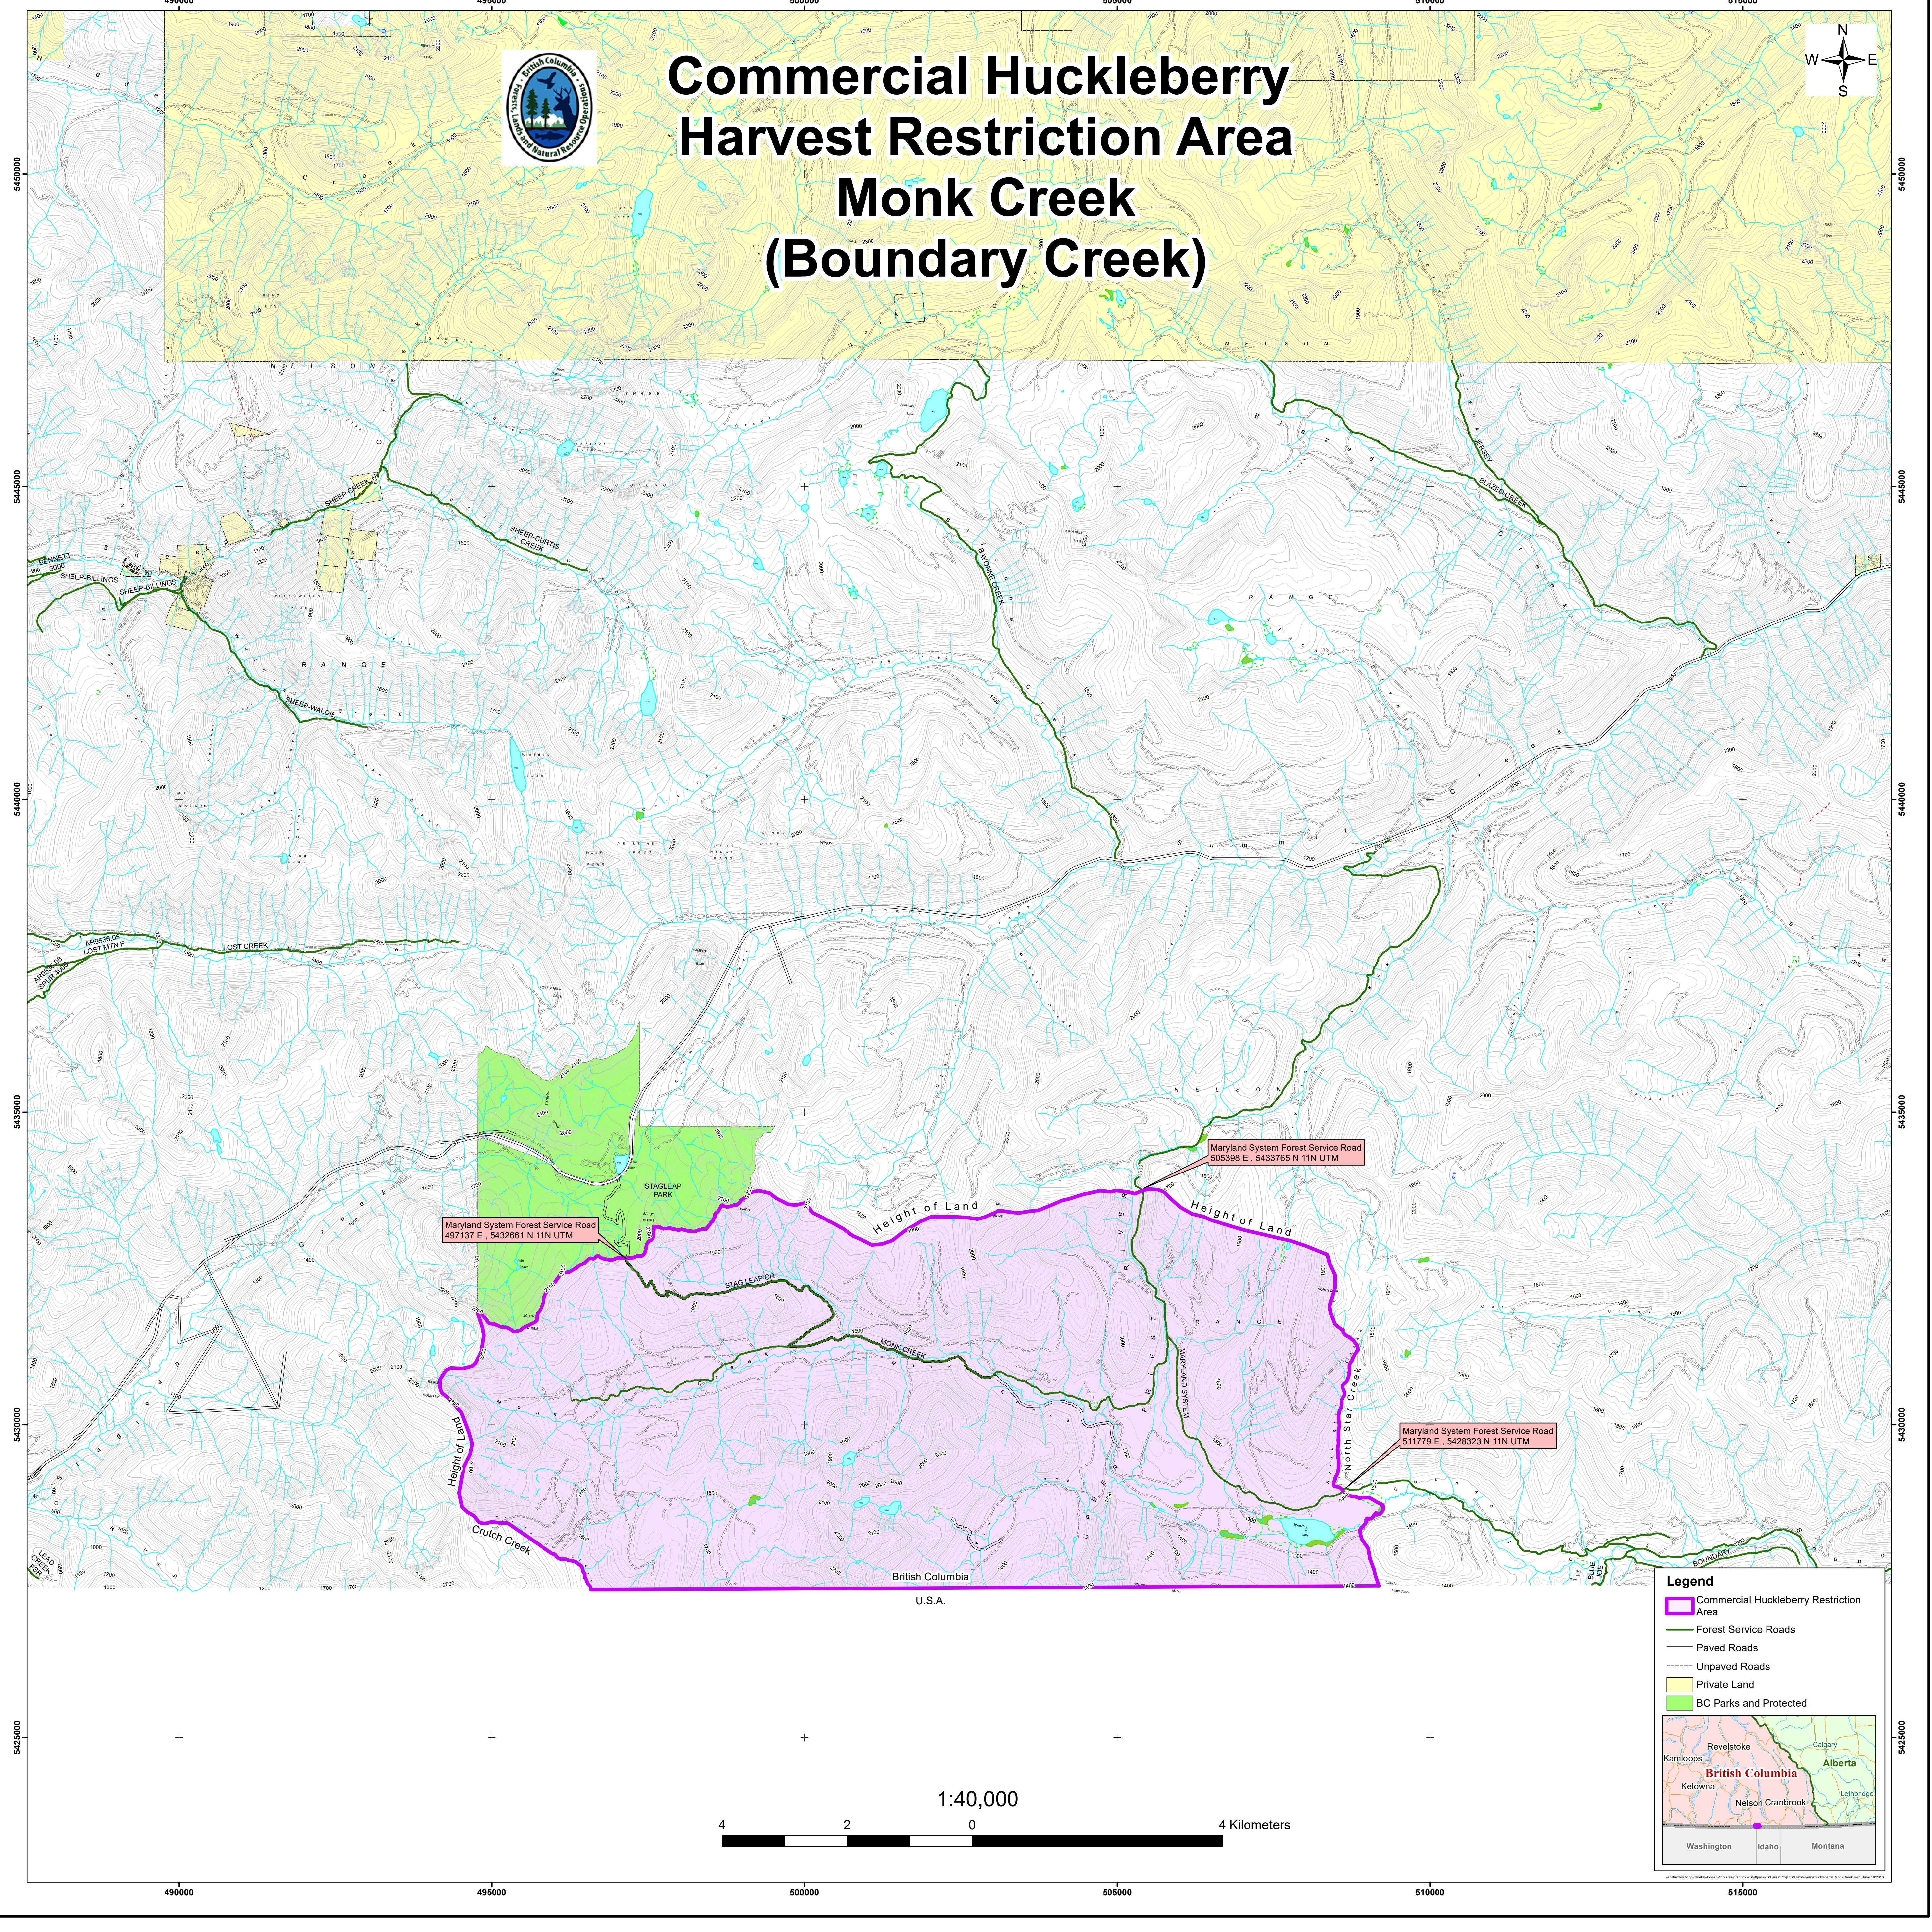

Commercial Huckleberry Harvest Restriction Area Monk Creek (Boundary Creek)

Maryland System Forest Service Road
497137 E, 5432861 N 11N UTM

Maryland System Forest Service Road
505398 E, 5433785 N 11N UTM

Maryland System Forest Service Road
511779 E, 5428323 N 11N UTM

Legend

- Commercial Huckleberry Restriction Area
- Forest Service Roads
- Paved Roads
- Unpaved Roads
- Private Land
- BC Parks and Protected

1:40,000