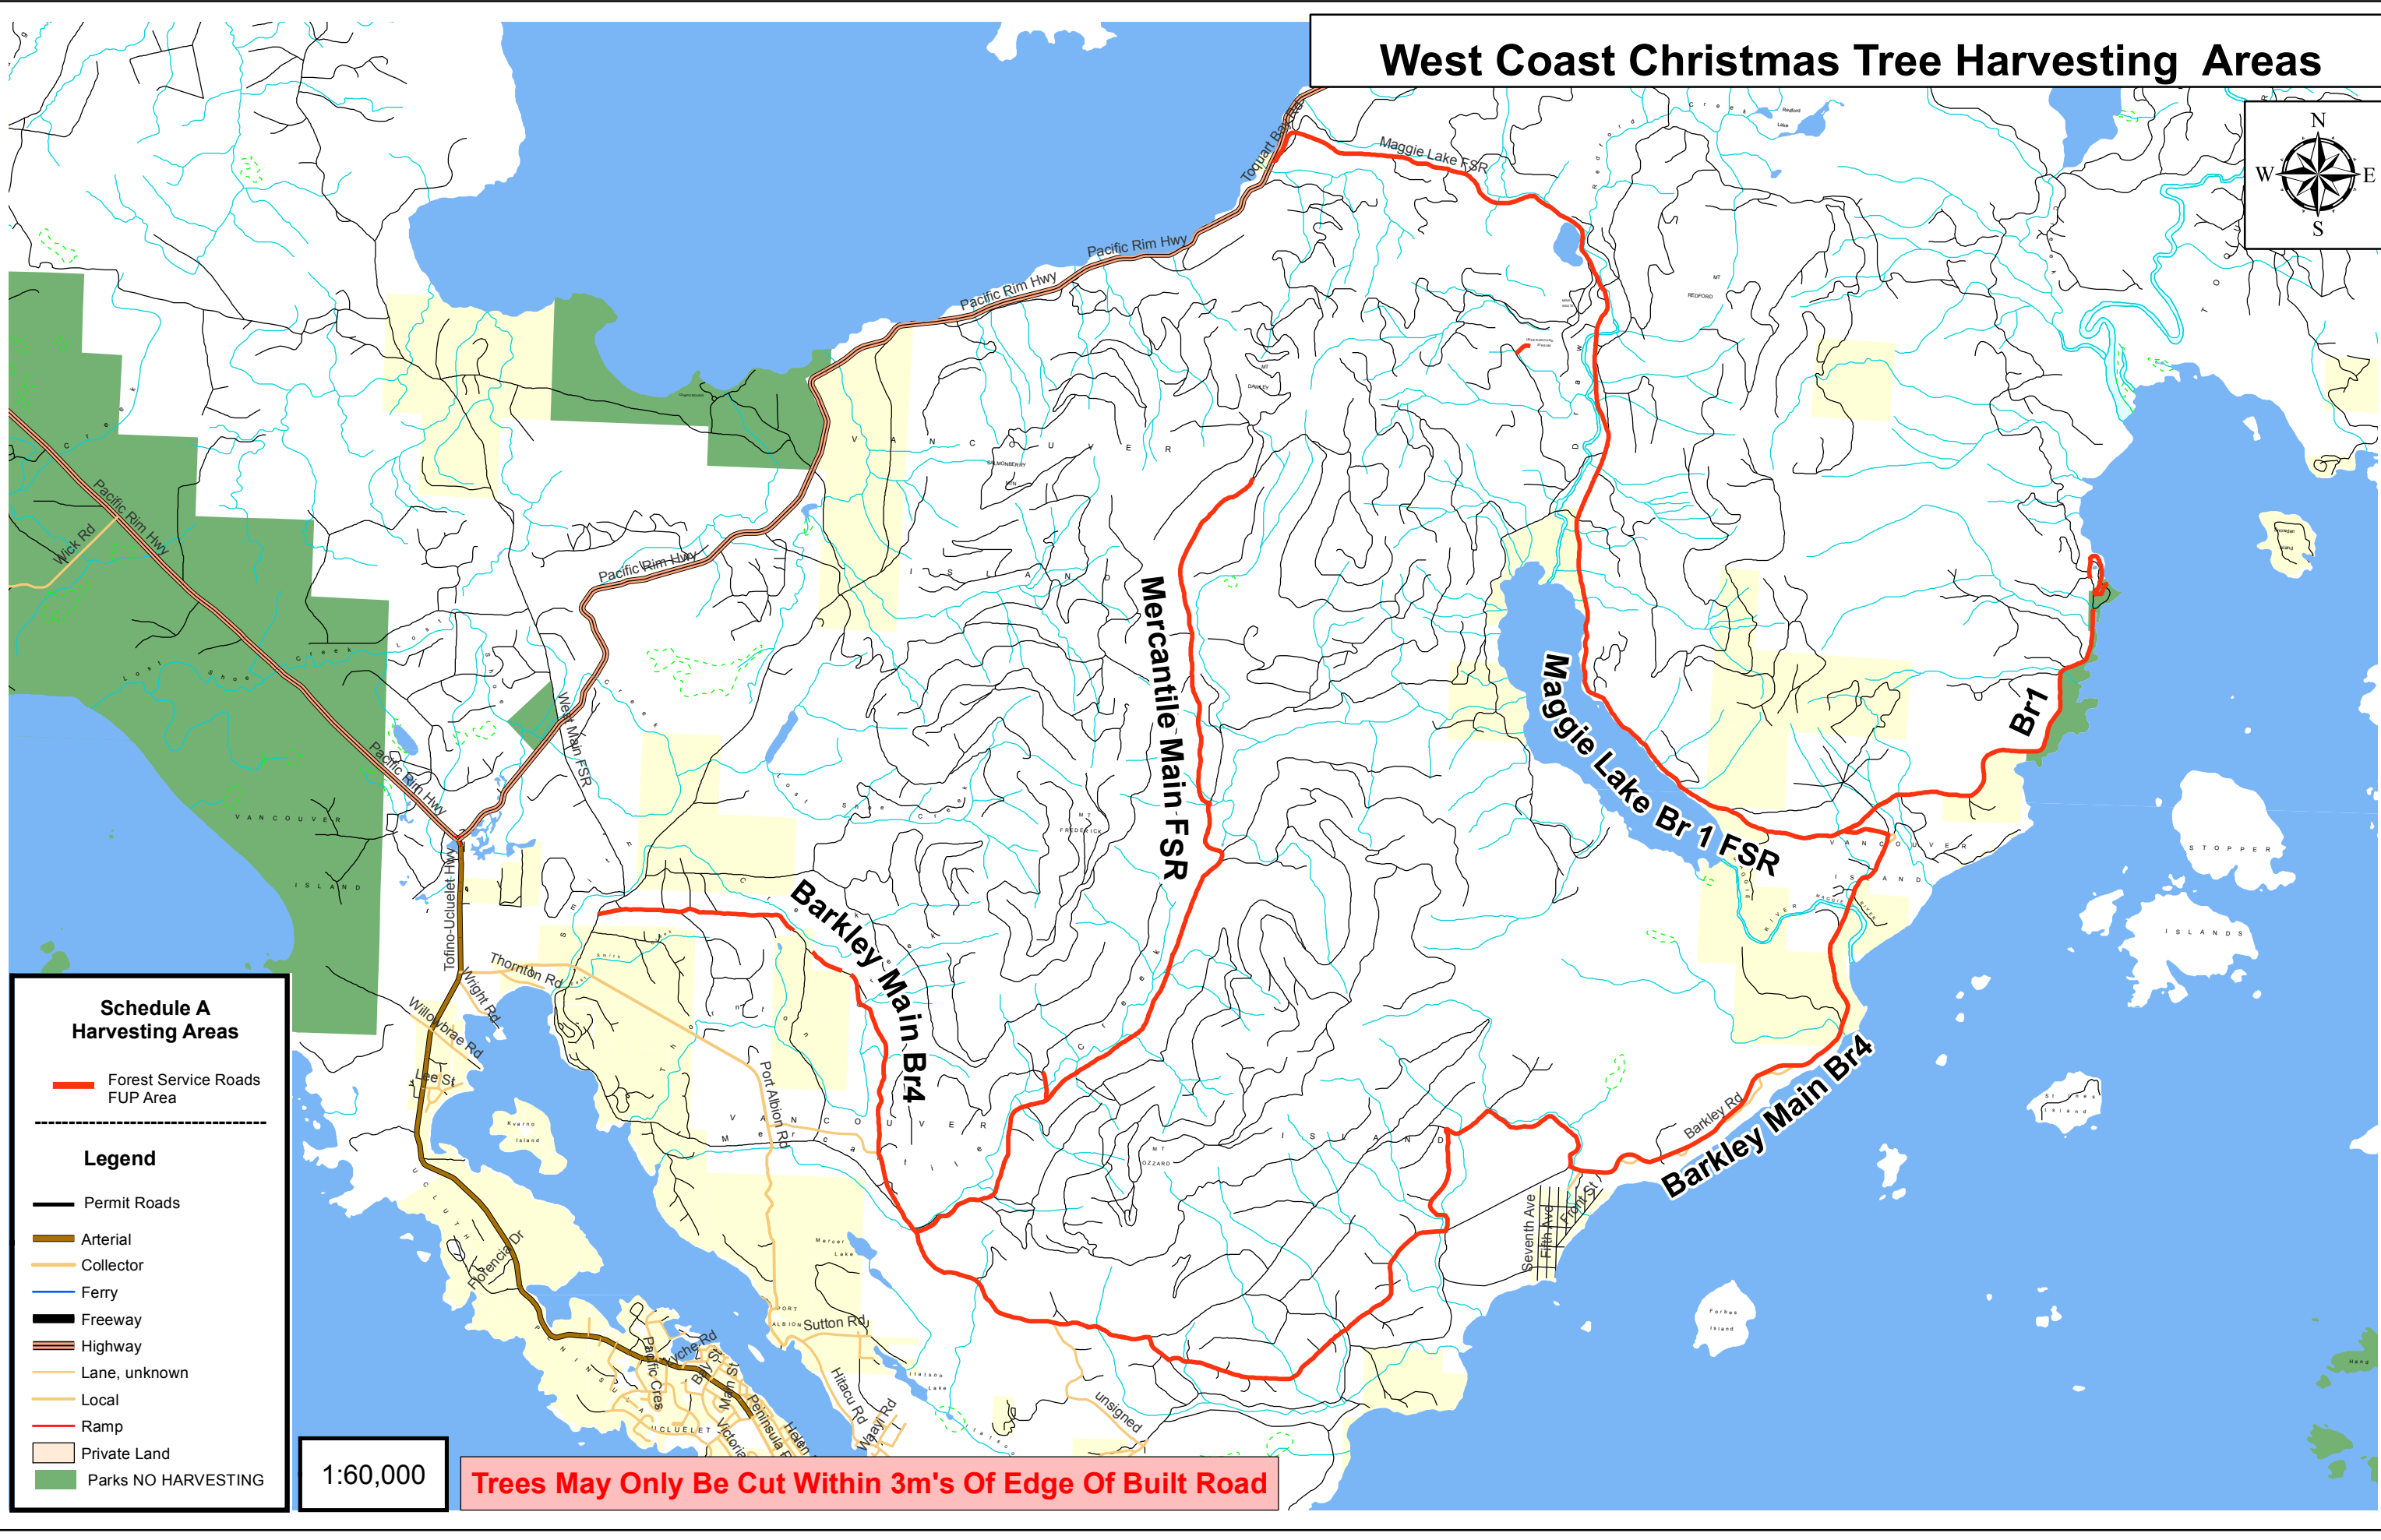

West Coast Christmas Tree Harvesting Areas

Schedule A Harvesting Areas

— Forest Service Roads FUP Area

Legend

- Permit Roads
- Arterial
- Collector
- Ferry
- Freeway
- Highway
- Lane, unknown
- Local
- Ramp
- Private Land
- Parks NO HARVESTING

1:60,000

Trees May Only Be Cut Within 3m's Of Edge Of Built Road