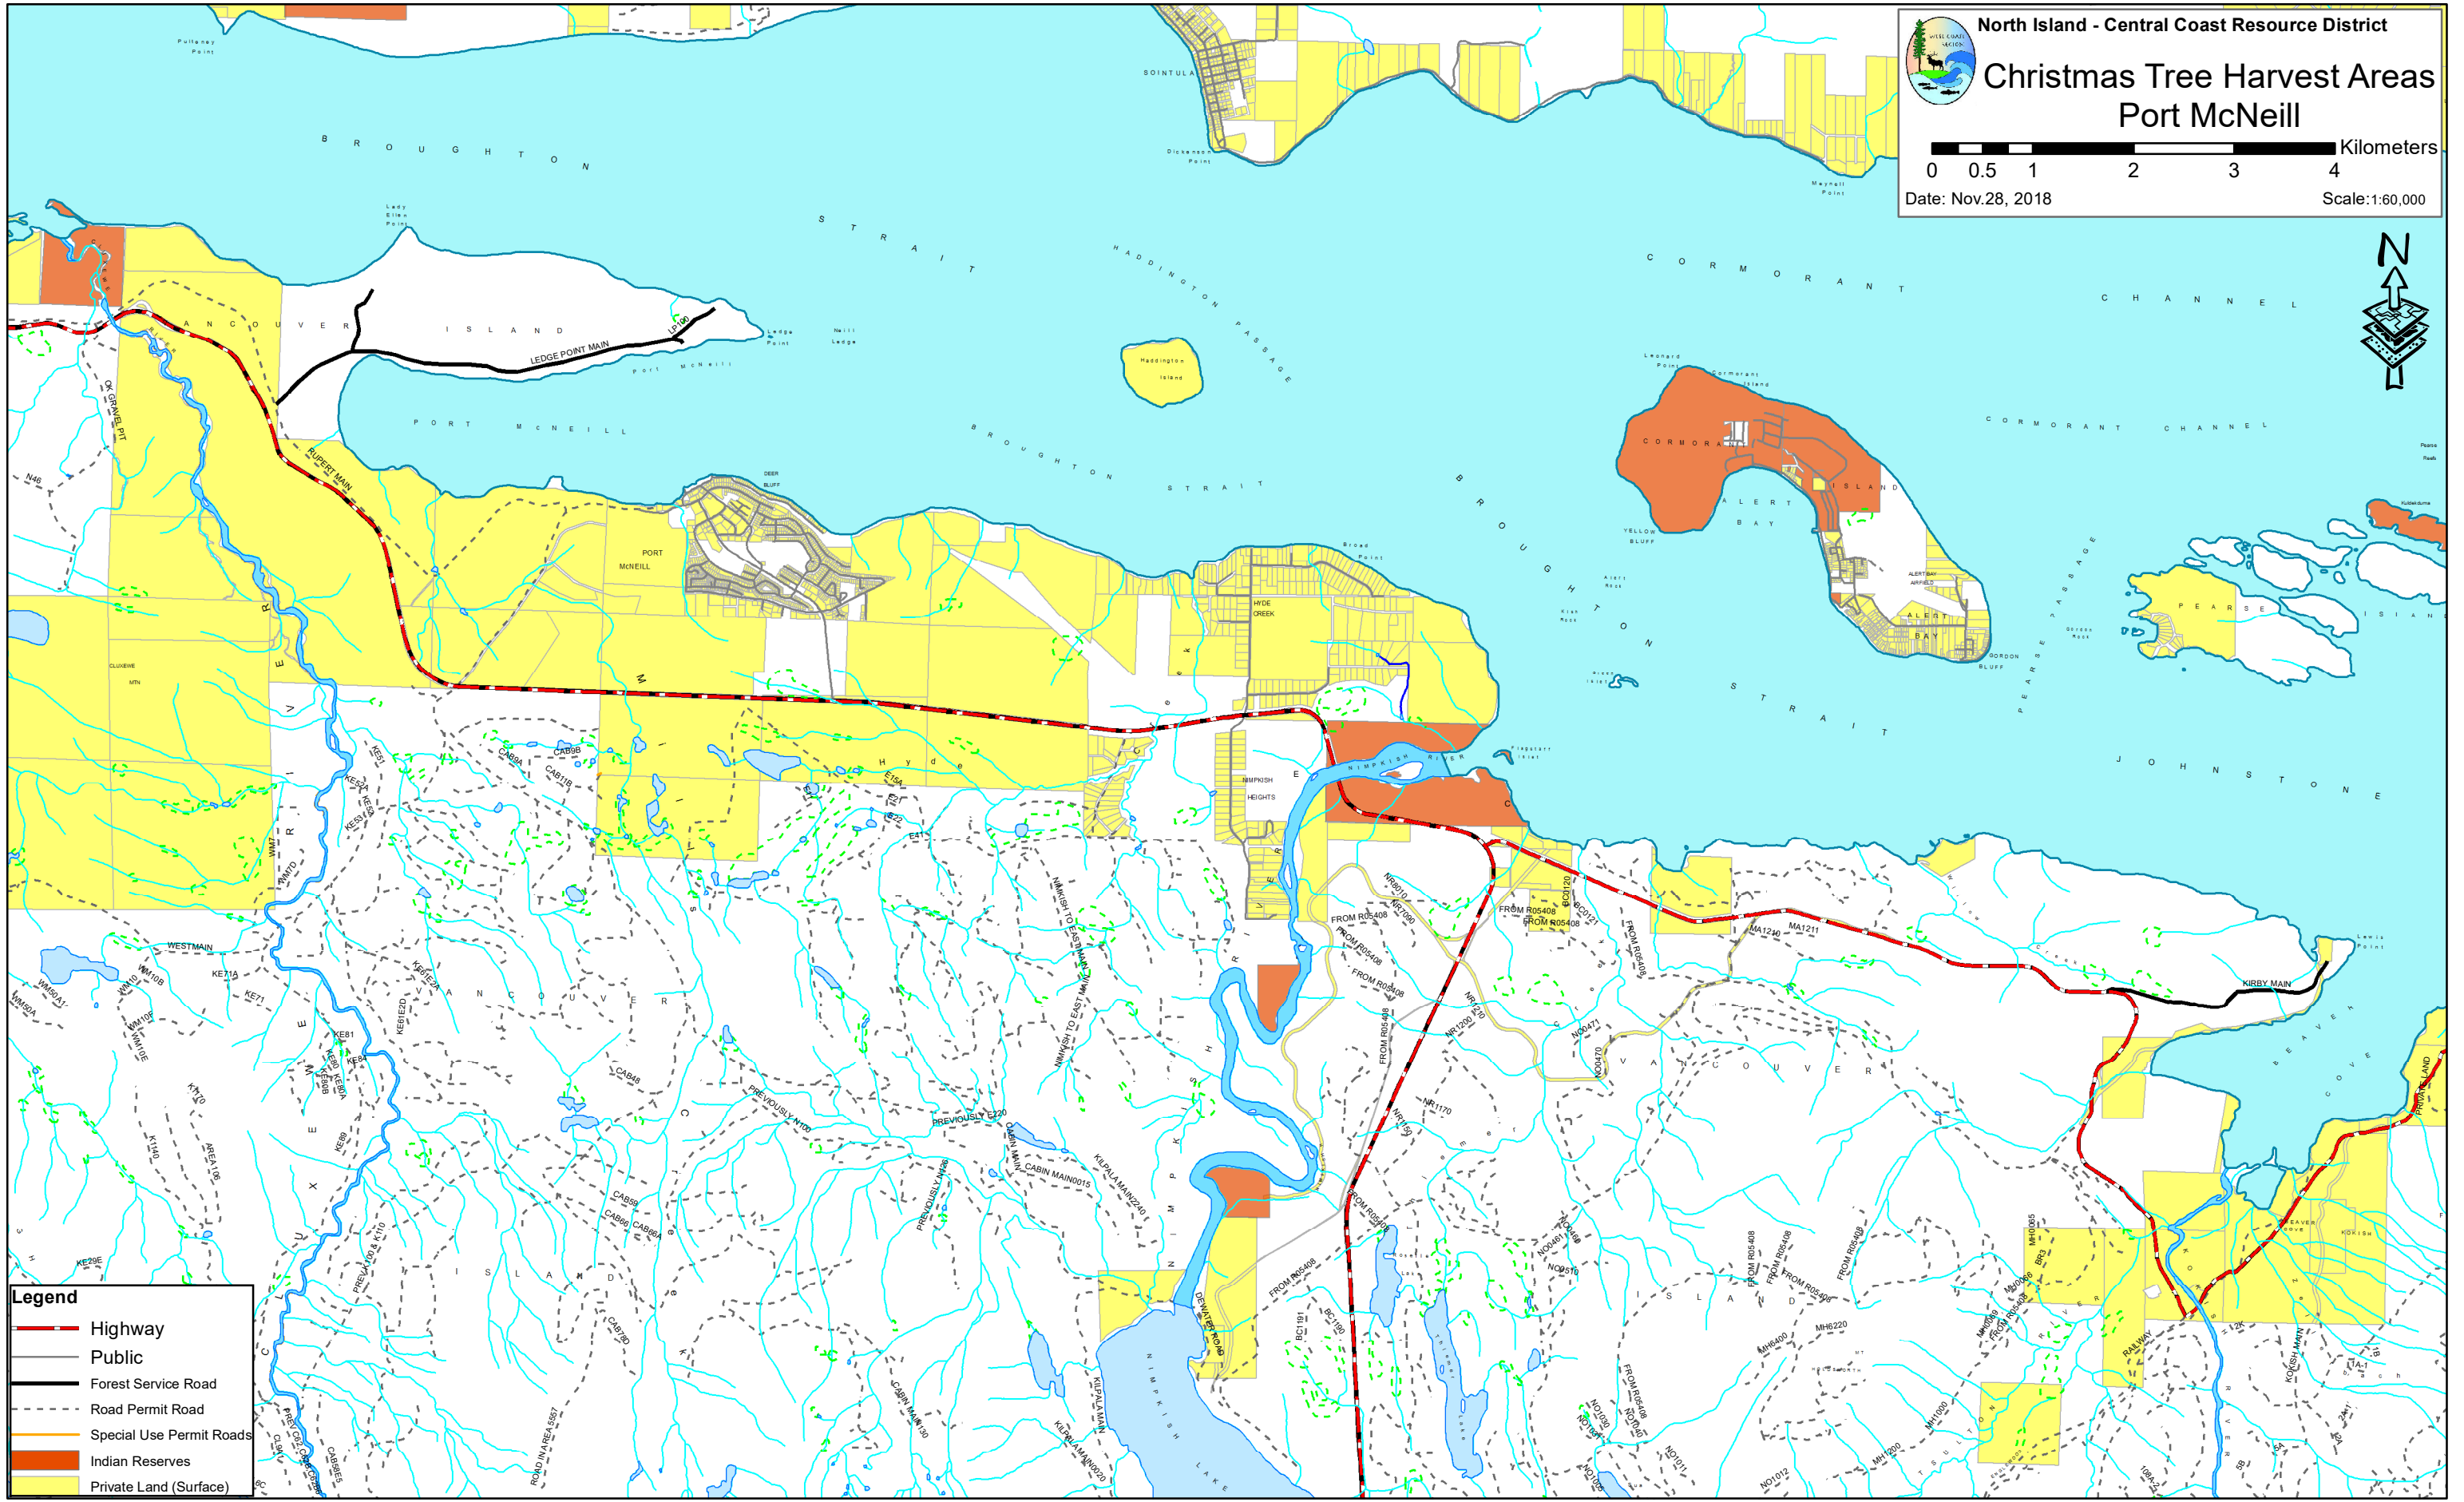

North Island - Central Coast Resource District

# Christmas Tree Harvest Areas Port McNeill

0 0.5 1 2 3 4 Kilometers  
Date: Nov.28, 2018 Scale: 1:60,000

**Legend**

-  Highway
-  Public
-  Forest Service Road
-  Road Permit Road
-  Special Use Permit Roads
-  Indian Reserves
-  Private Land (Surface)