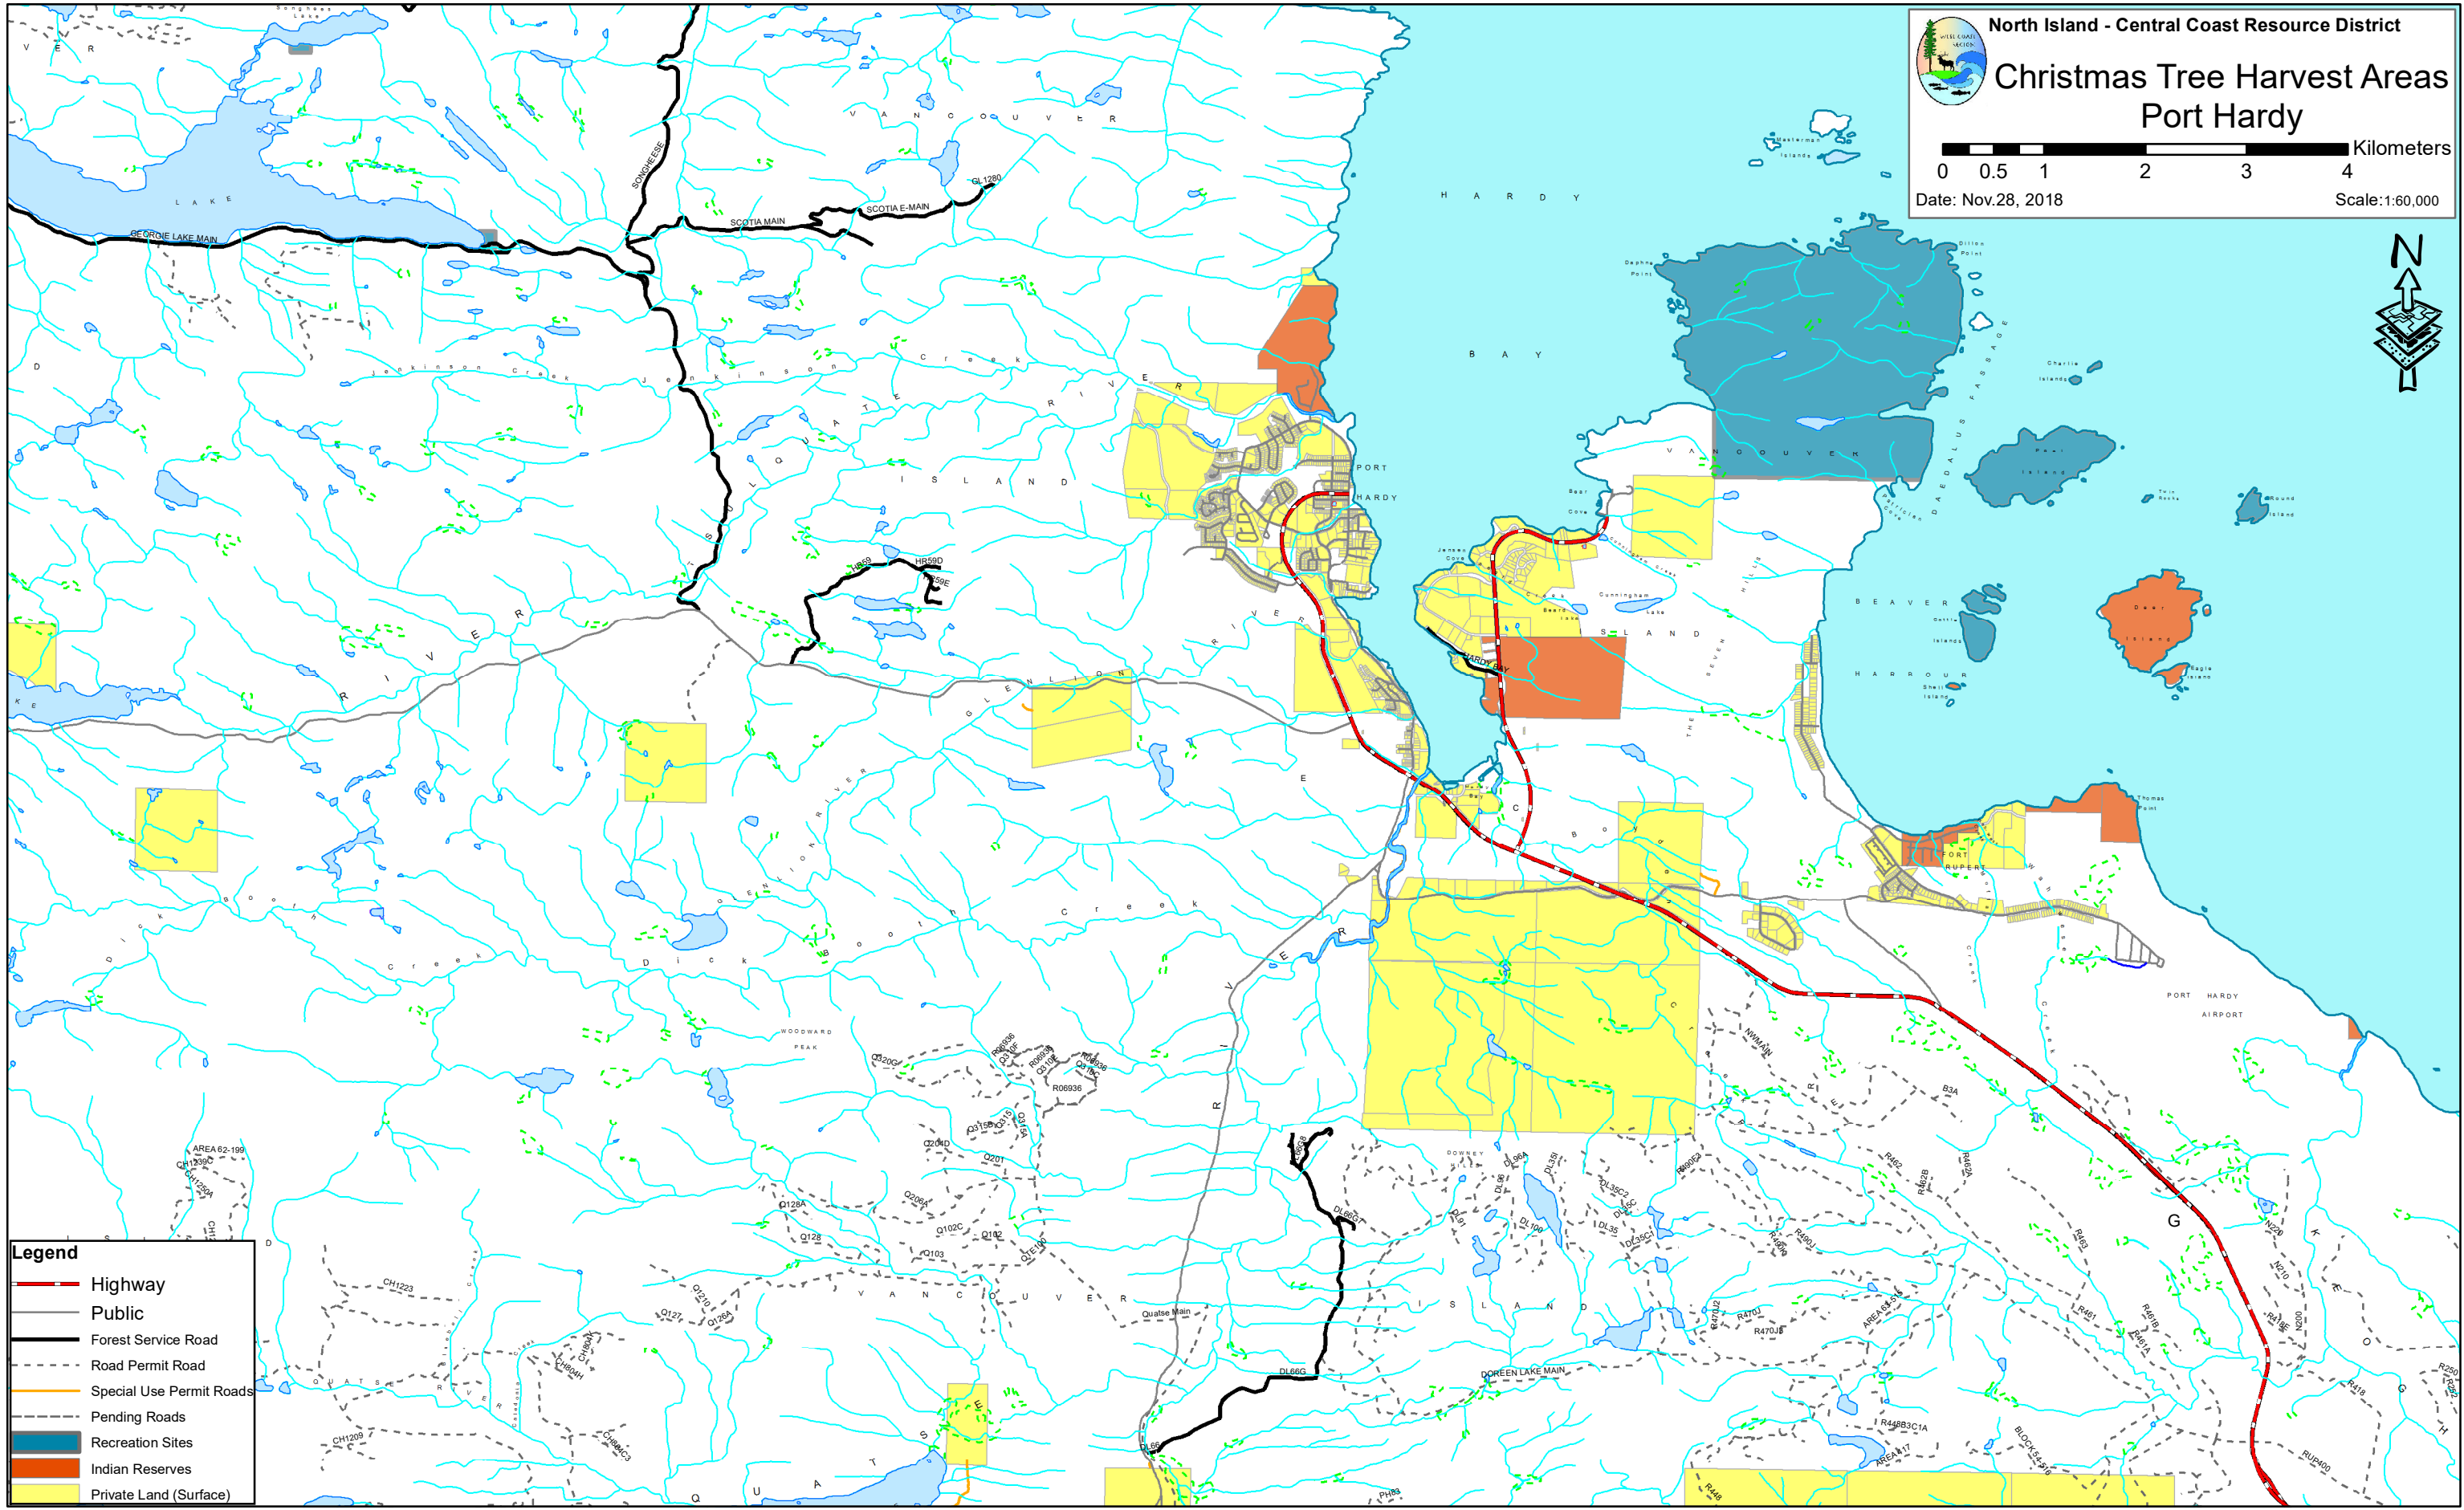

North Island - Central Coast Resource District  
**Christmas Tree Harvest Areas**  
**Port Hardy**

0 0.5 1 2 3 4 Kilometers

Date: Nov.28, 2018 Scale: 1:60,000

**Legend**

-  Highway
-  Public
-  Forest Service Road
-  Road Permit Road
-  Special Use Permit Roads
-  Pending Roads
-  Recreation Sites
-  Indian Reserves
-  Private Land (Surface)