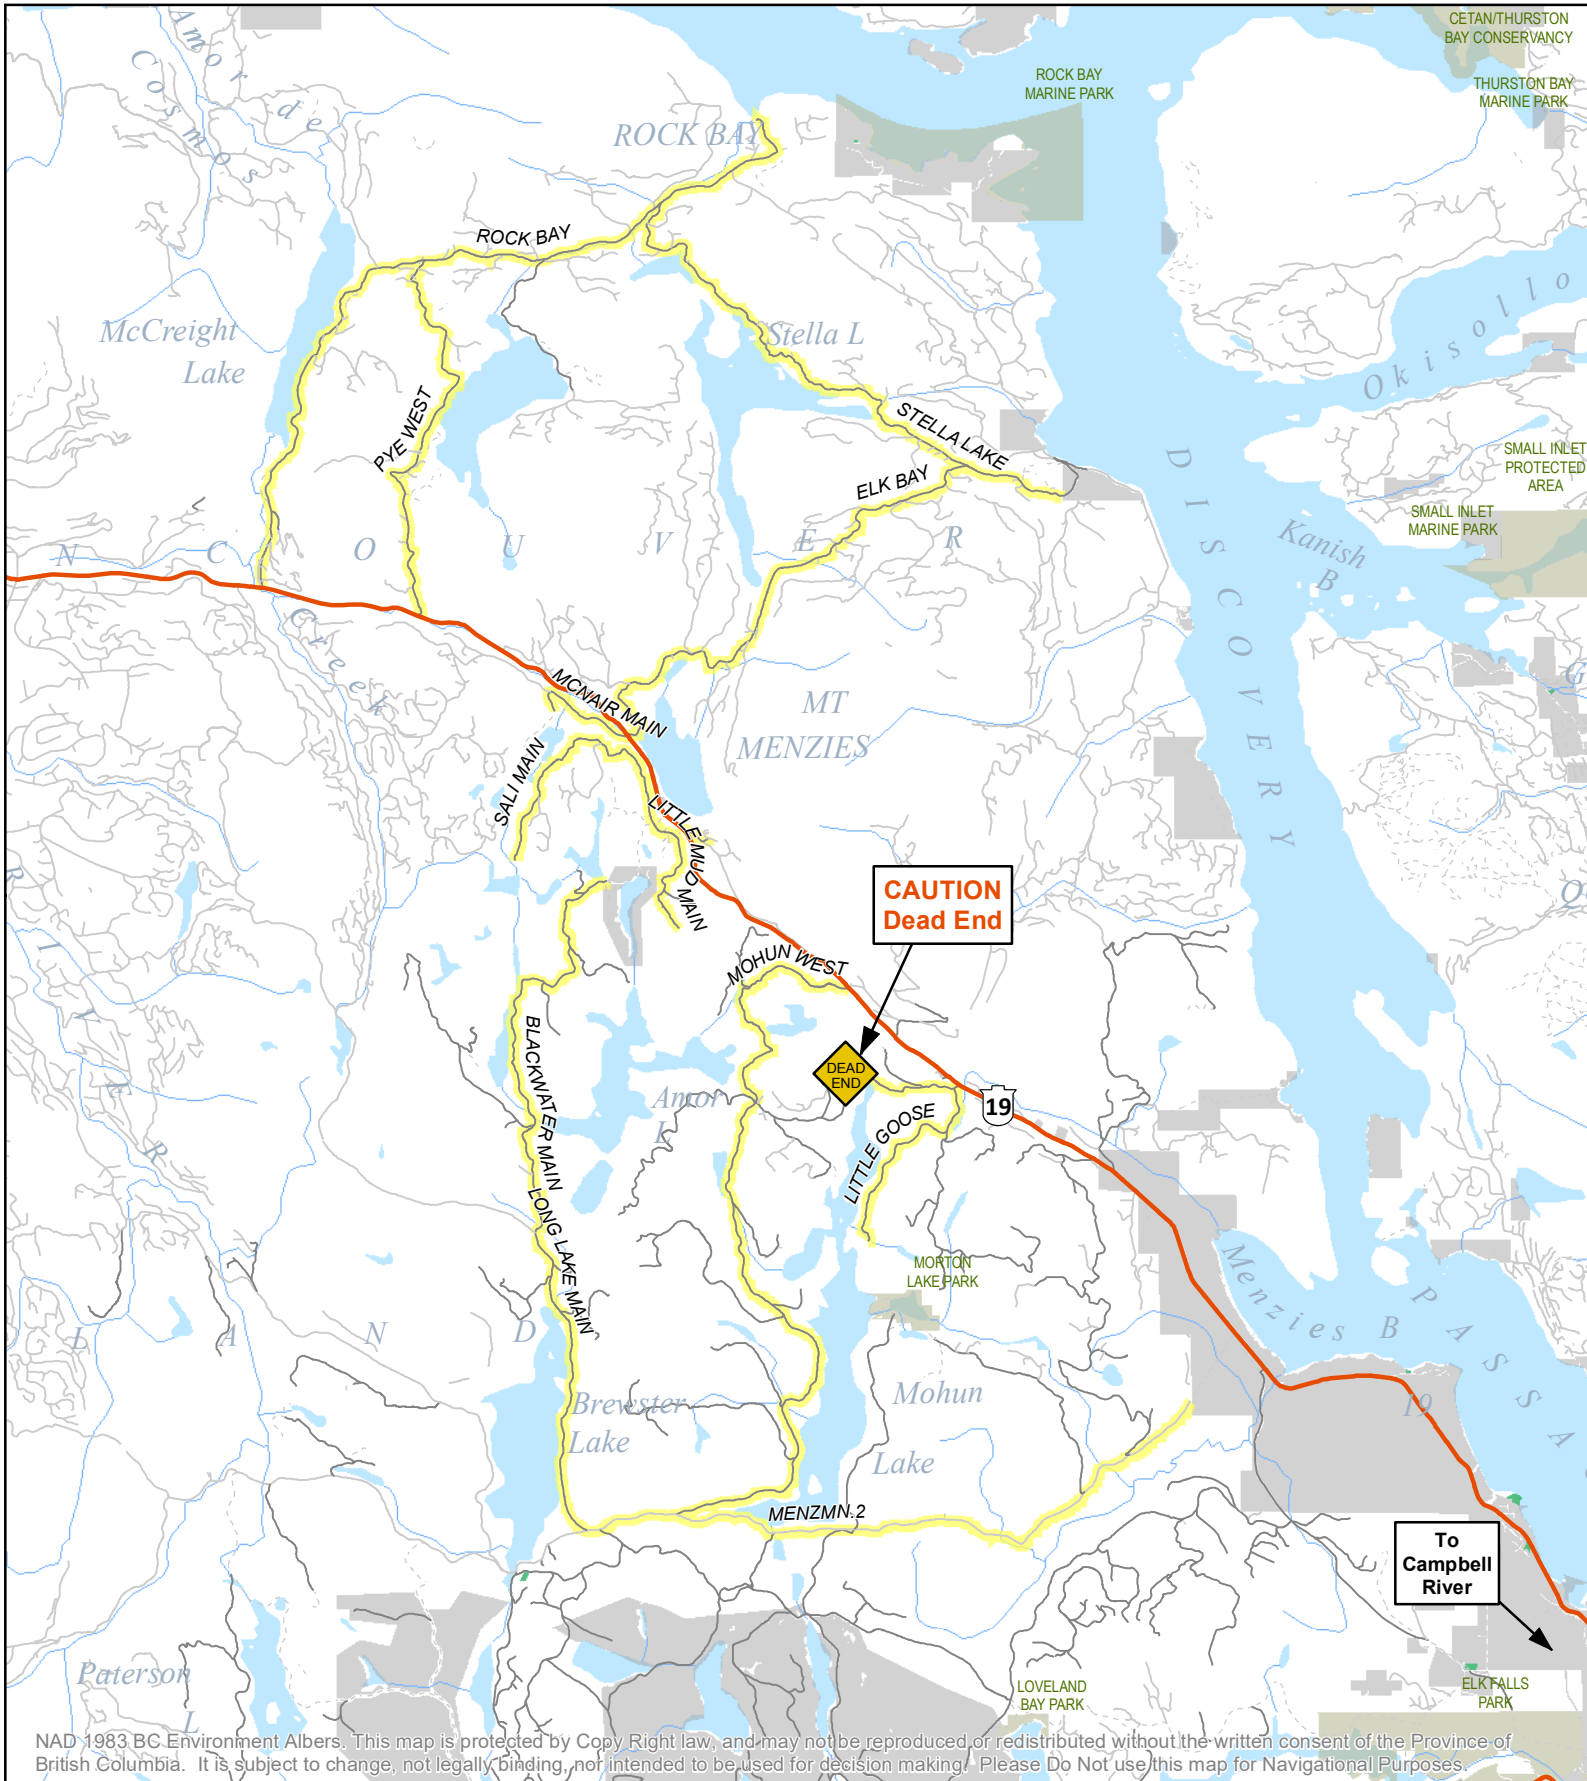

Campbell River Natural Resource District CHRISTMAS TREE PERMIT MAP

2023-11-22
SCALE 1:150,000

- FOREST SERVICE ROAD
- PRIVATE / RESERVED LAND
- HIGHWAY
- PARKS / CONSERVANCIES

NAD 1983 BC Environment Albers. This map is protected by Copy Right law, and may not be reproduced or redistributed without the written consent of the Province of British Columbia. It is subject to change, not legally binding, nor intended to be used for decision making. Please Do Not use this map for Navigational Purposes.