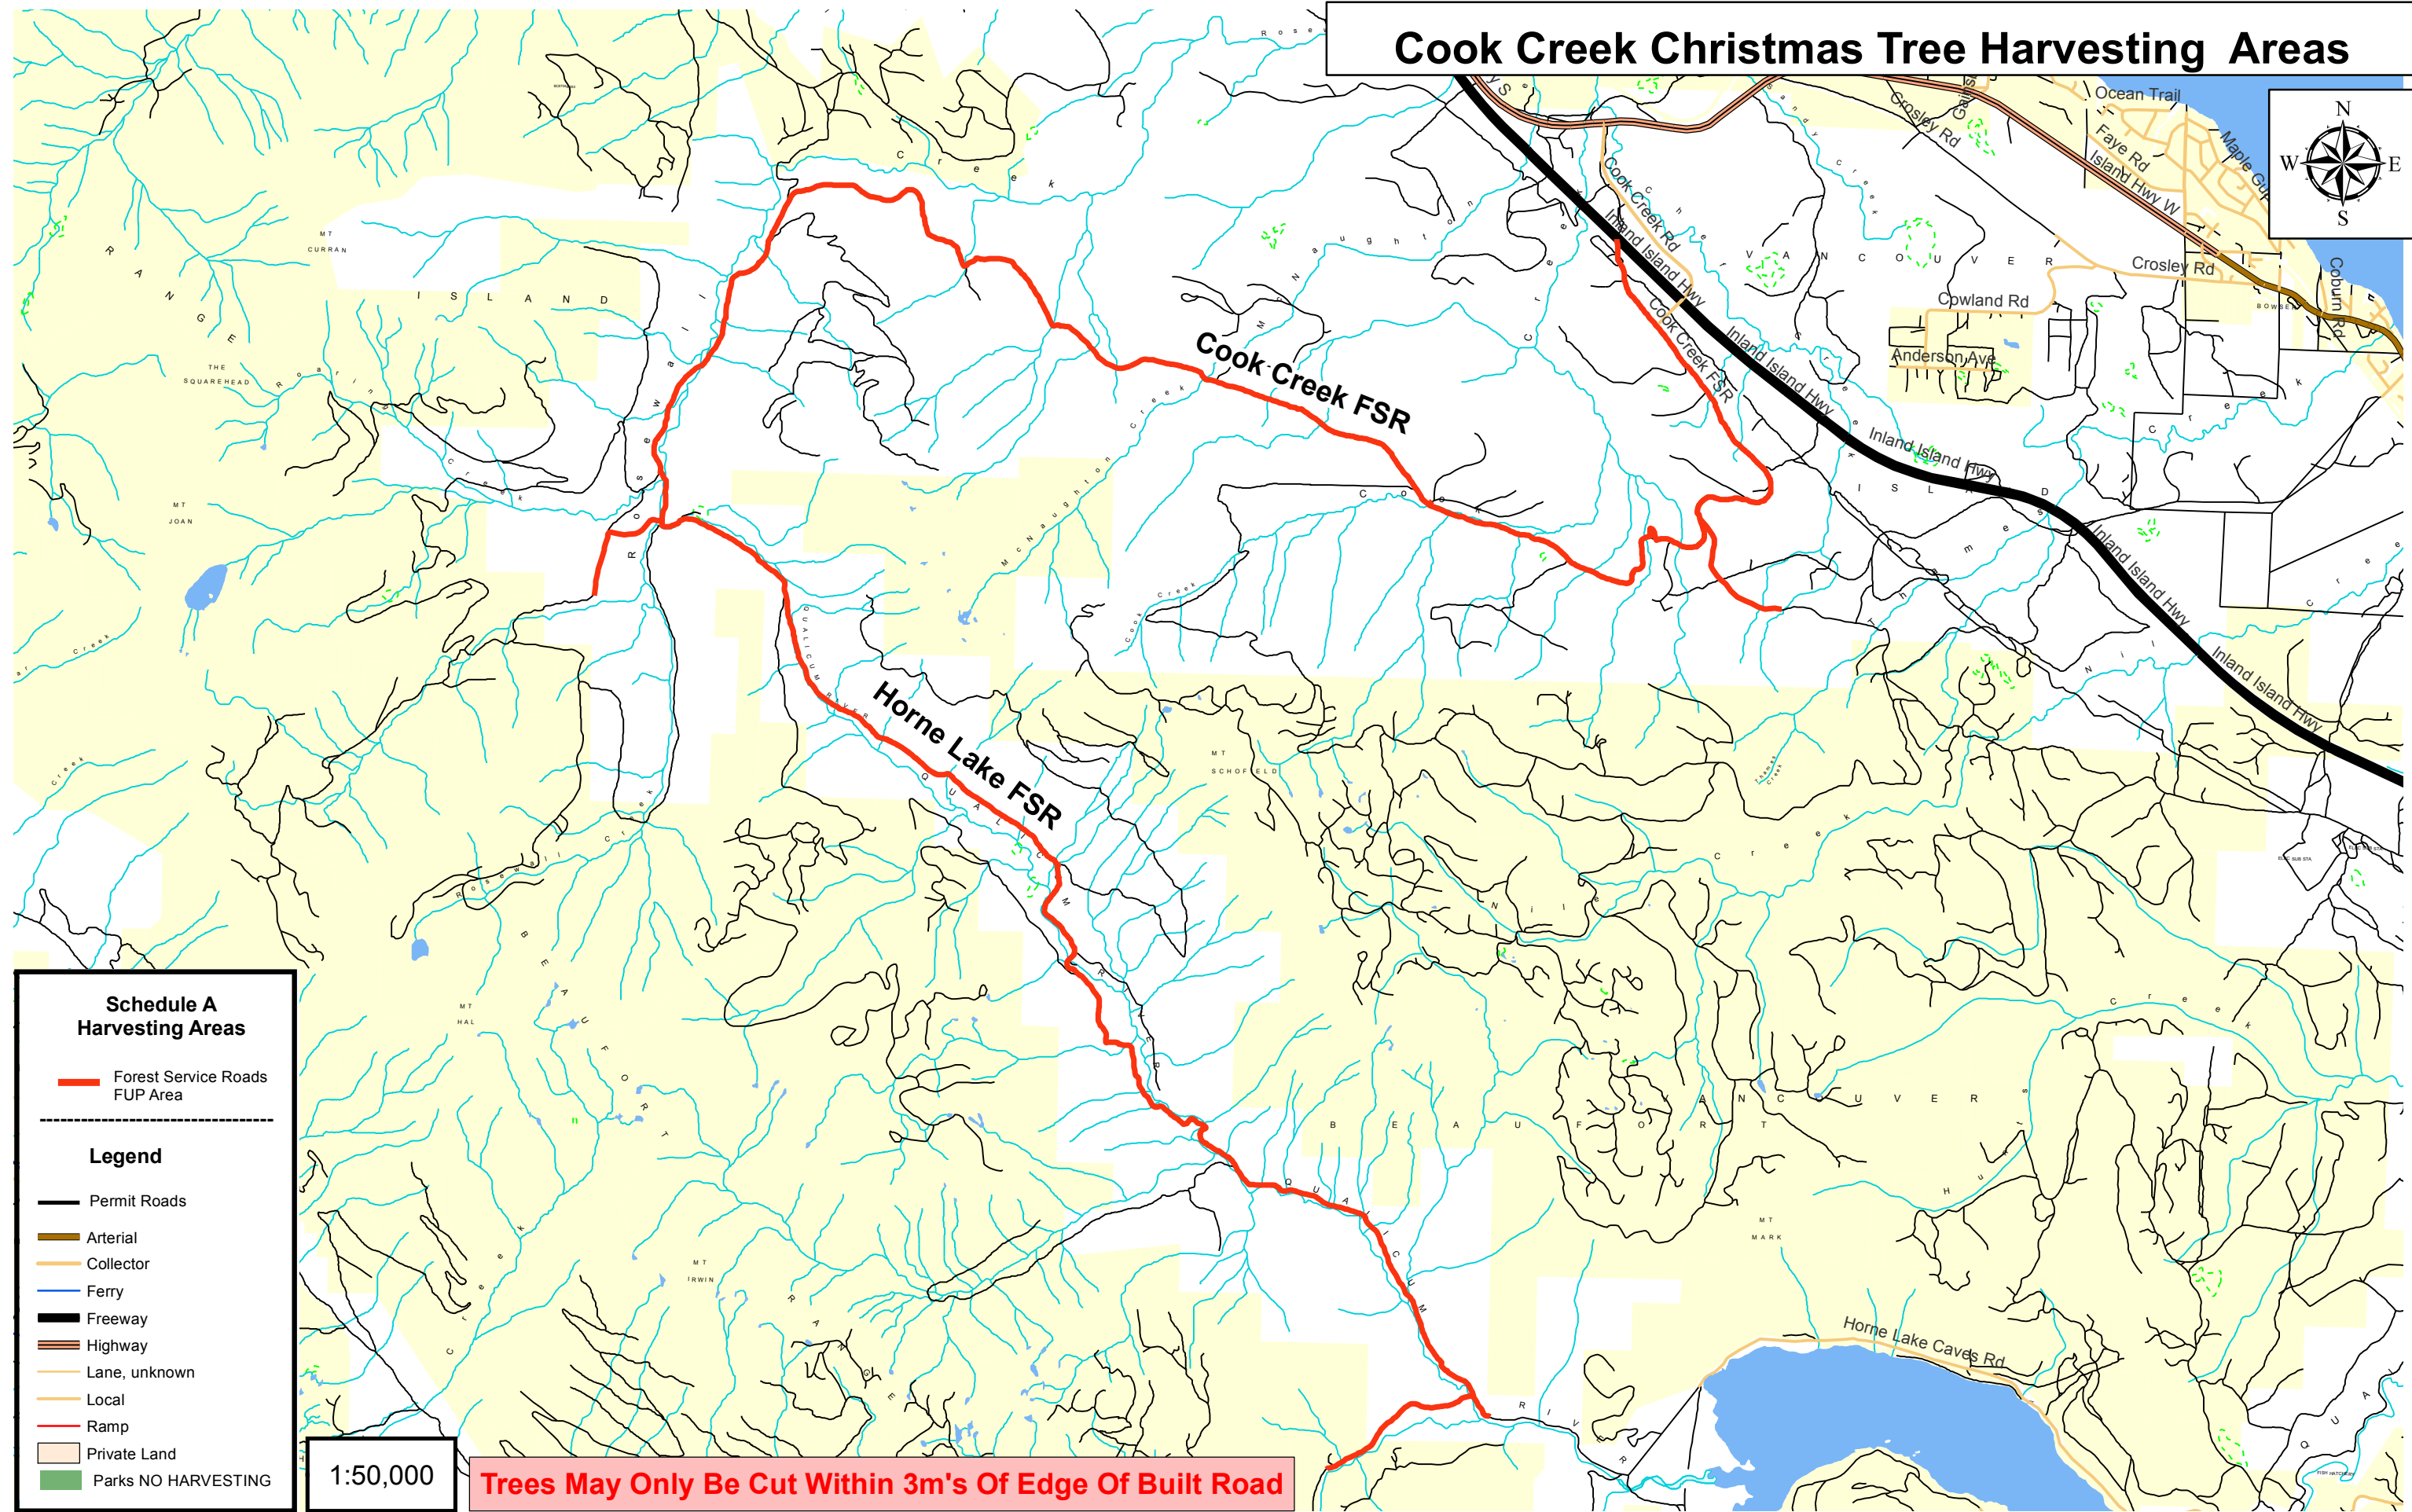

Cook Creek Christmas Tree Harvesting Areas

Schedule A Harvesting Areas

— Forest Service Roads FUP Area

Legend

- Permit Roads
- Arterial
- Collector
- Ferry
- Freeway
- Highway
- Lane, unknown
- Local
- Ramp
- Private Land
- Parks NO HARVESTING

1:50,000

Trees May Only Be Cut Within 3m's Of Edge Of Built Road