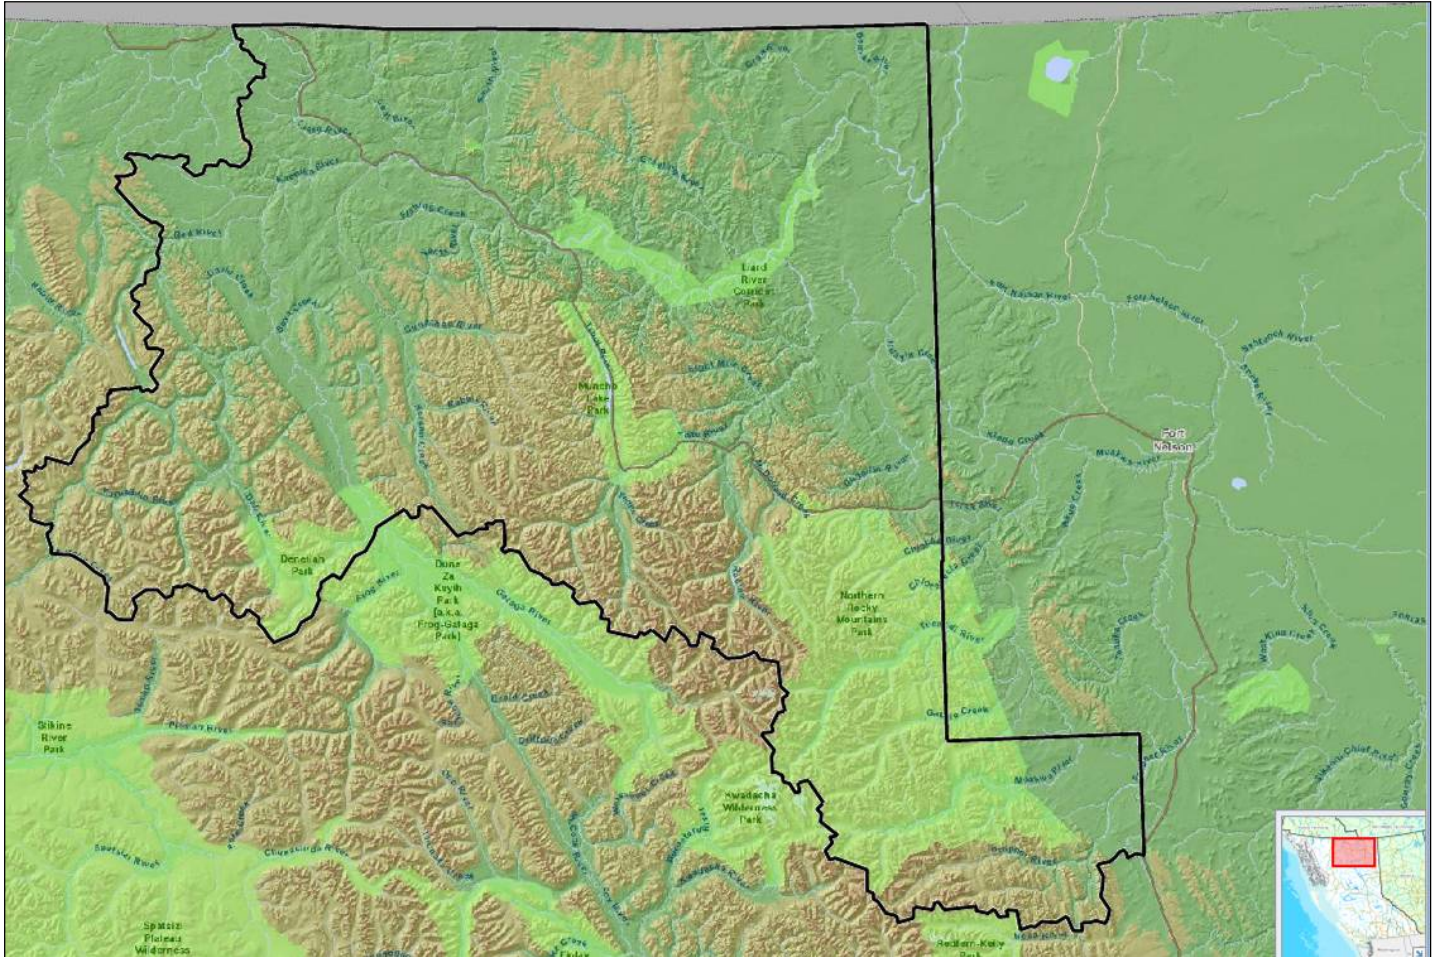

Fort Nelson Forest District AOA Metadata

Study Area Map:

Study Date: 1998

Study Area: Fort Nelson Forest District west of the Northeast AOA study area

Original AOA Potential Categories: 8 point scale with 8 representing the highest archaeological potential

Known Archaeological Sites (%) Captured within Potential Categories:

Not Reported

RAAD Study Modifications:

Original AOA Potential Categories	RAAD AOA Potential Categories
6 to 8 points	High
3 to 5 points	Moderate
<3 points	Removed