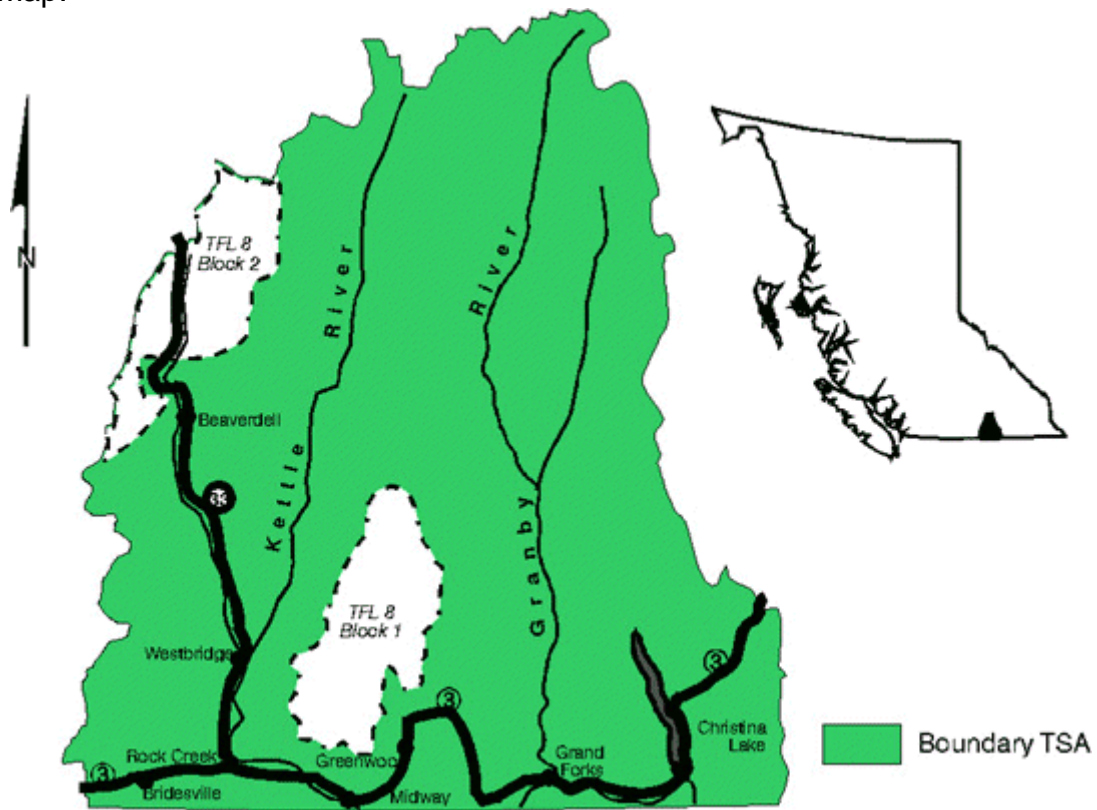

Boundary TSA AOA Metadata

Study Area Map:

Study Date: 1997.

Study Area: Boundary Forest District.

Original AOA Potential Categories: High, Medium and Low

Known Archaeological Sites (%) Captured within Potential Categories: