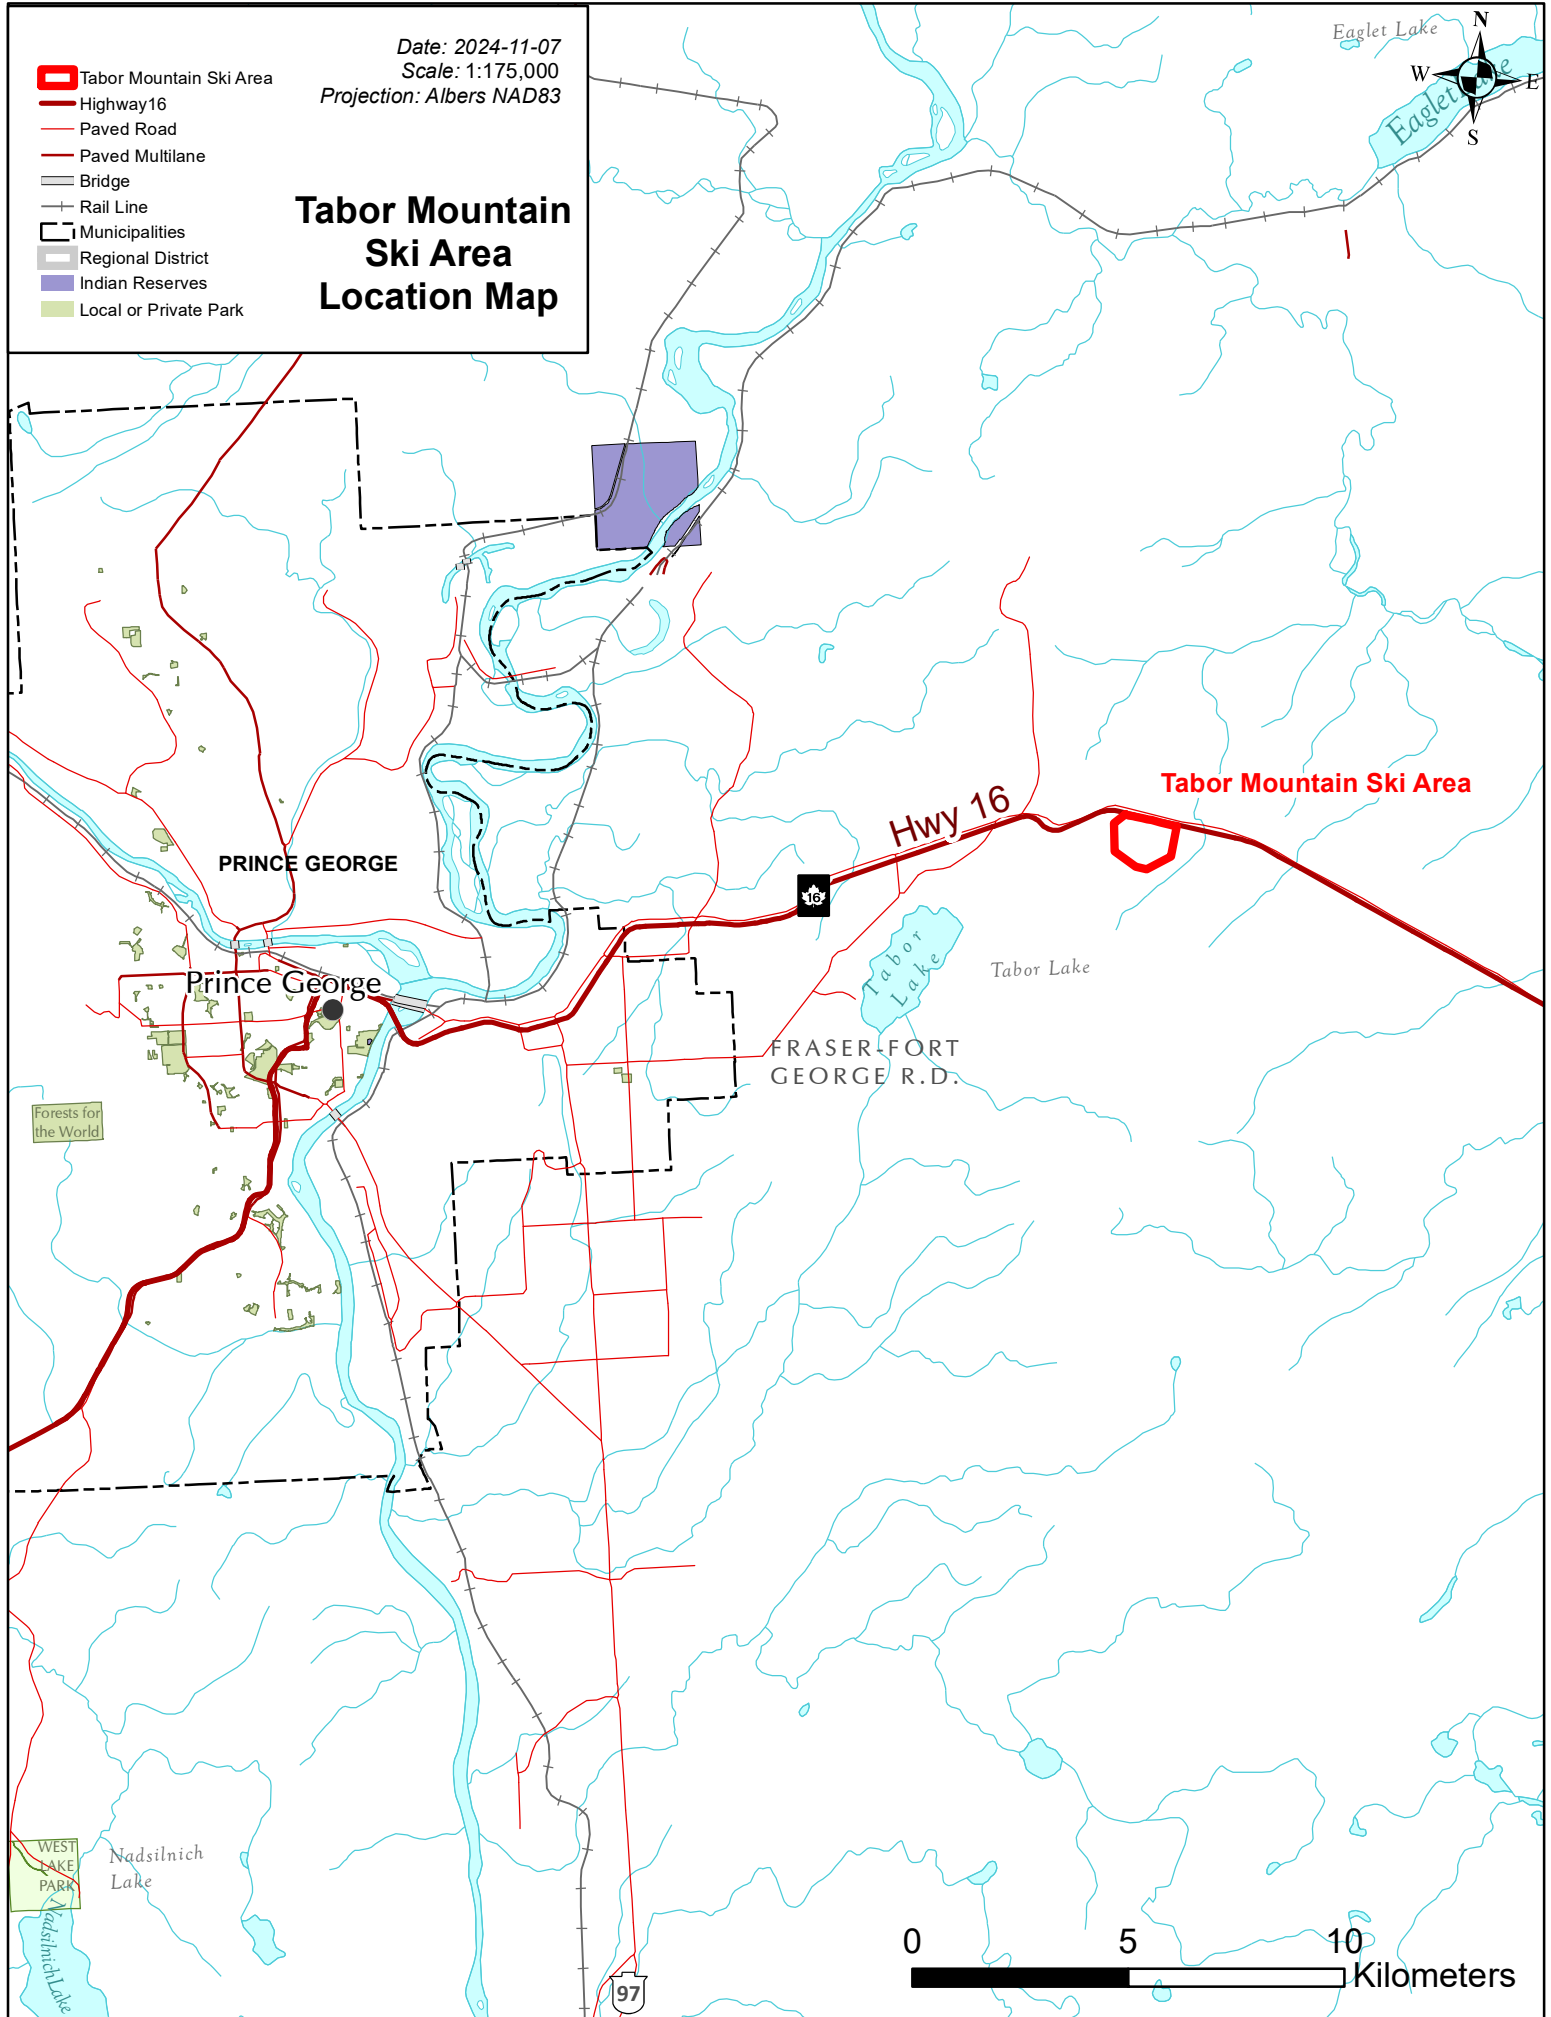

-  Tabor Mountain Ski Area
-  Highway 16
-  Paved Road
-  Paved Multilane
-  Bridge
-  Rail Line
-  Municipalities
-  Regional District
-  Indian Reserves
-  Local or Private Park

Date: 2024-11-07
 Scale: 1:175,000
 Projection: Albers NAD83

Tabor Mountain Ski Area Location Map

0 5 10 Kilometers