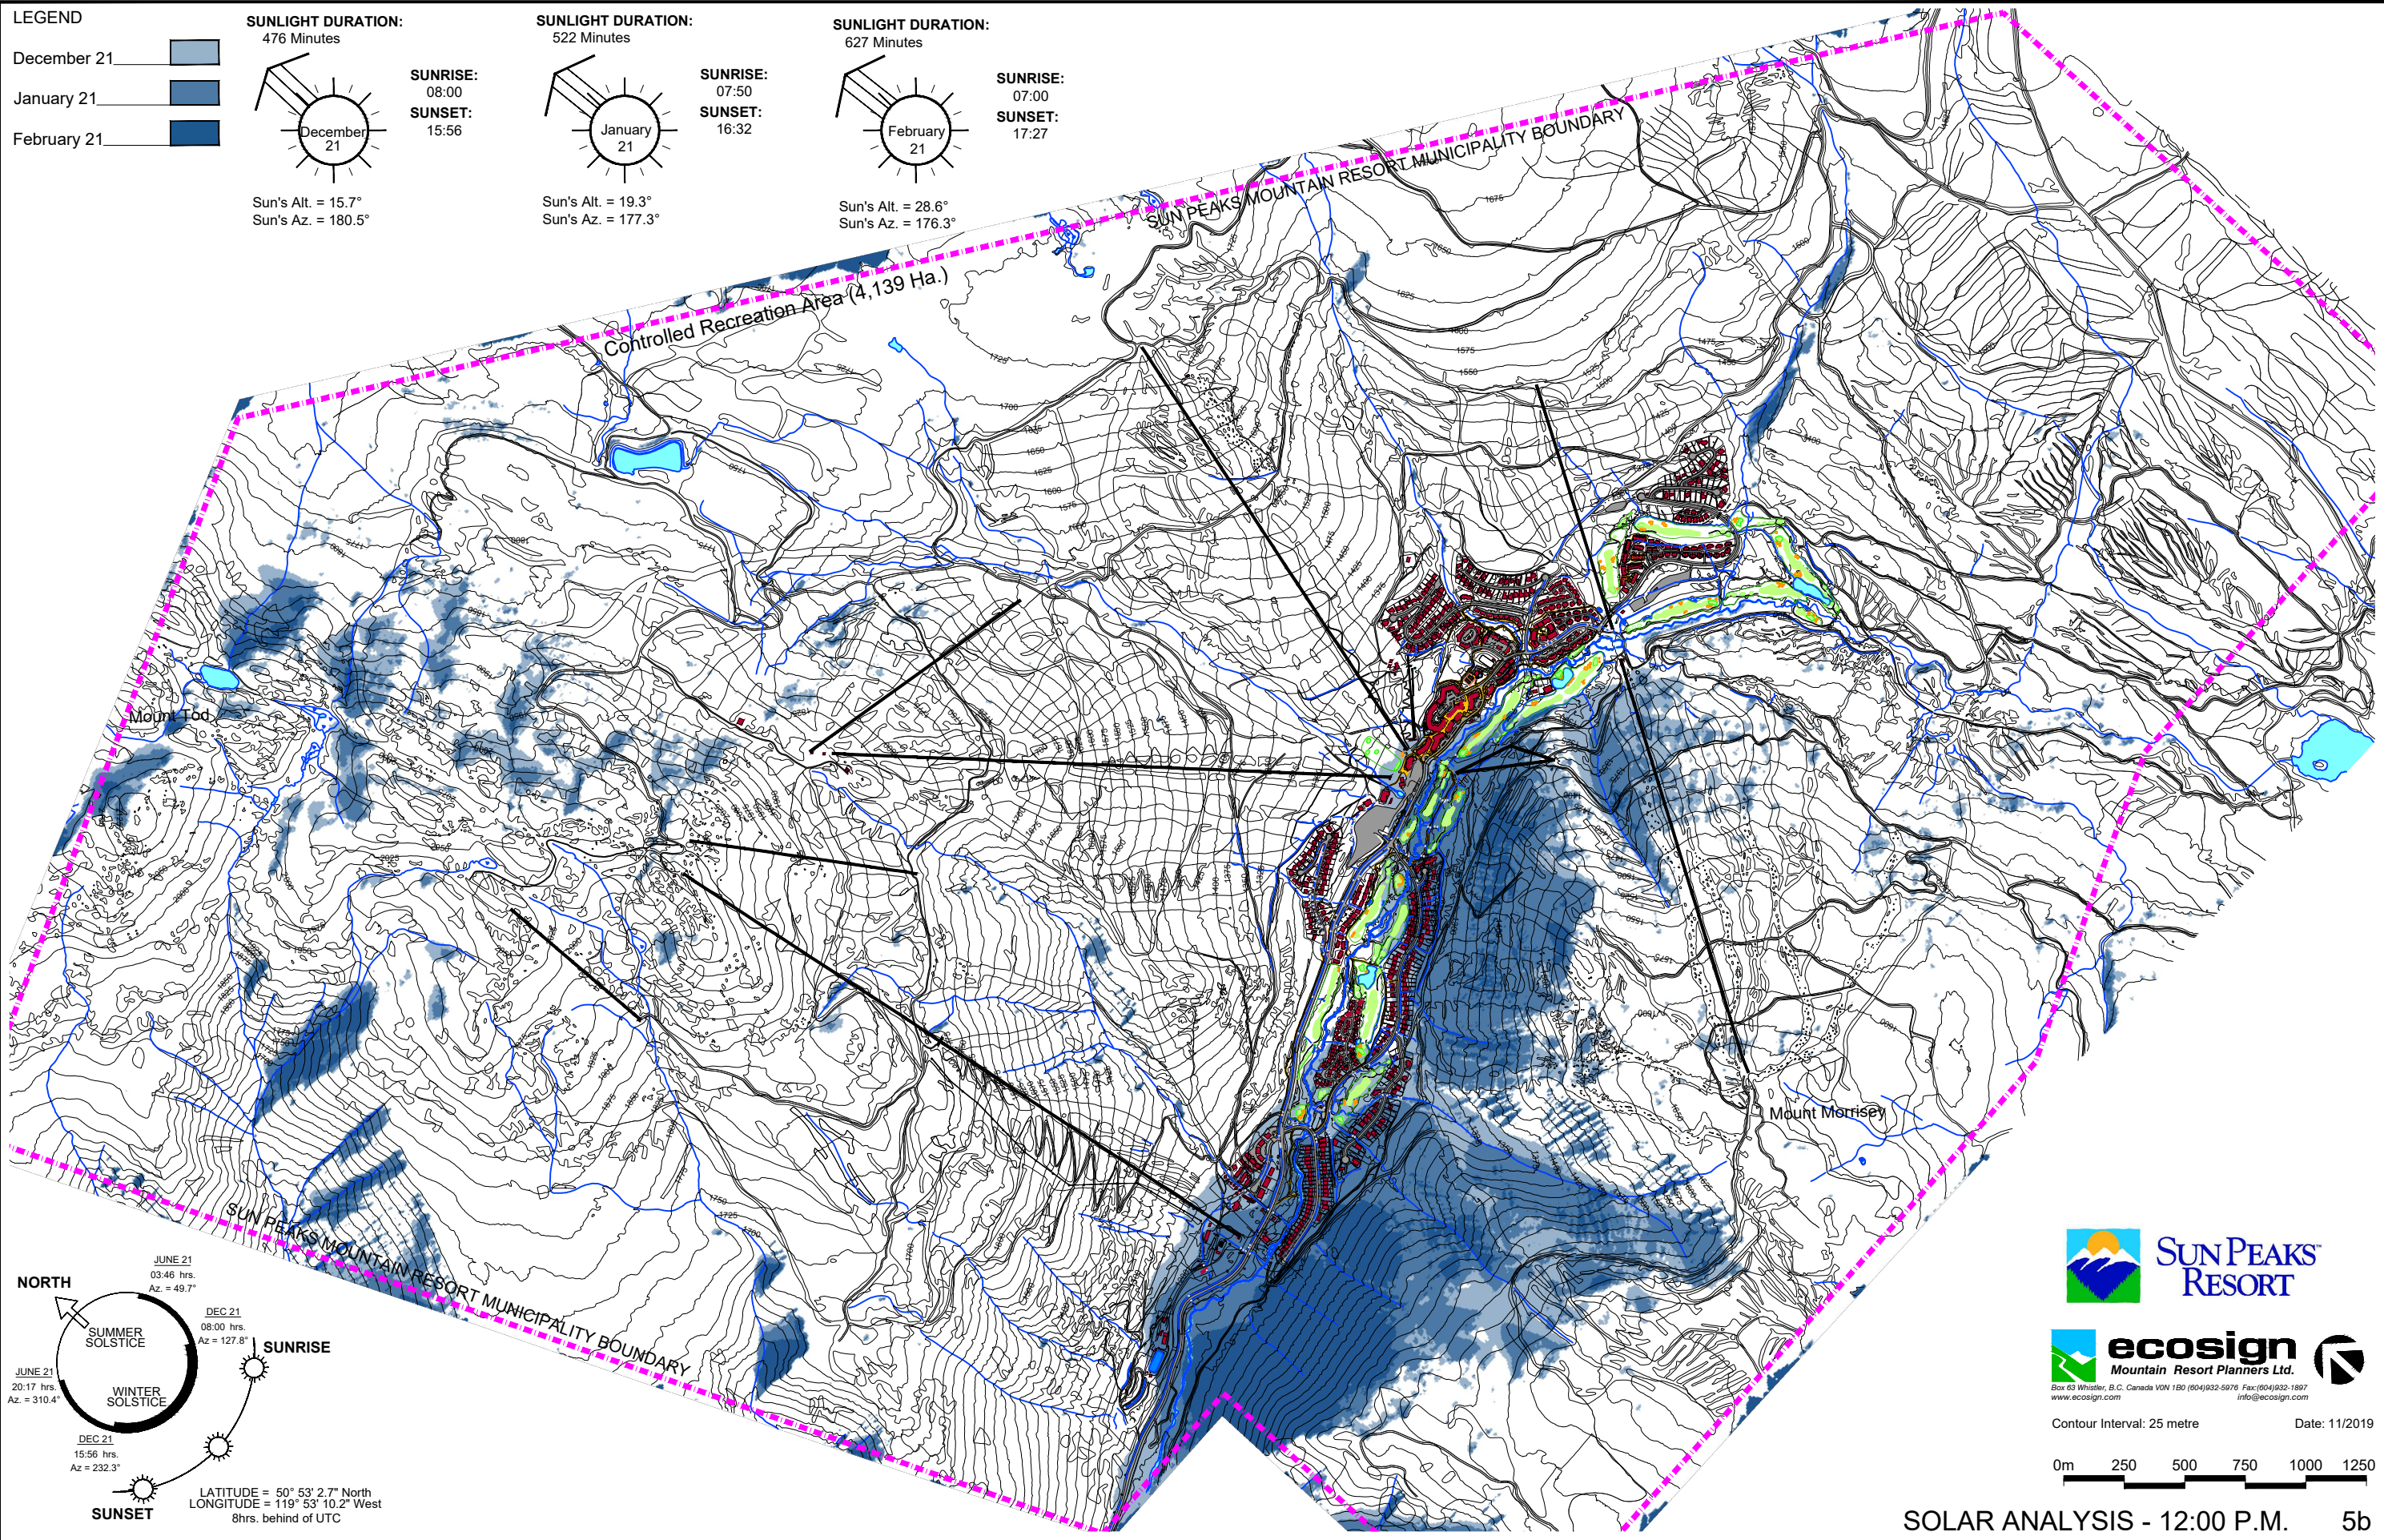

LEGEND

SUNRISE:
08:00
SUNSET:
15:56

SUNRISE:
07:50
SUNSET:
16:32

SUNRISE:
07:00
SUNSET:
17:27

Box 63 Whistler, B.C. Canada V0N 1B0 (804)922-5976 Fax: (804)922-1897
www.ecosign.com info@ecosign.com

Contour Interval: 25 metre Date: 11/2019