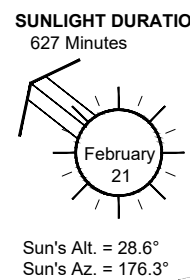

LEGEND

SUNRISE:
08:00
SUNSET:
15:56

SUNRISE:
07:50
SUNSET:
16:32

SUNRISE:
07:00
SUNSET:
17:27

Box 63 Whistler, B.C. Canada V0N 1B0 (804)922-5976 Fax: (804)922-1897
www.ecosign.com info@ecosign.com

Contour Interval: 25 metre Date: 11/2019