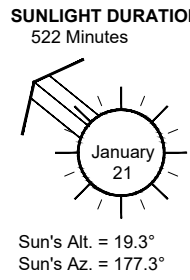

LEGEND

SUNRISE:
08:00
SUNSET:
15:56

SUNRISE:
07:50
SUNSET:
16:32

SUNRISE:
07:00
SUNSET:
17:27

Box 63 Whistler, B.C. Canada V0N 1B0 (804)922-5976 Fax: (804)922-1897
www.ecosign.com info@ecosign.com

Contour Interval: 25 metre Date: 11/2019