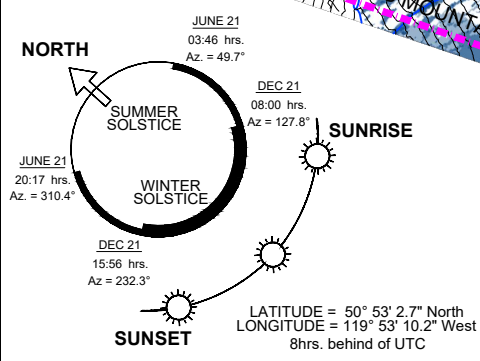

LEGEND

SUNRISE:
08:00
SUNSET:
15:56

SUNRISE:
07:50
SUNSET:
16:32

SUNRISE:
07:00
SUNSET:
17:27

Box 63 Whistler, B.C. Canada V0N 1B0 (804)922-5976 Fax: (804)922-1897
www.ecosign.com info@ecosign.com

Contour Interval: 25 metre Date: 11/2019