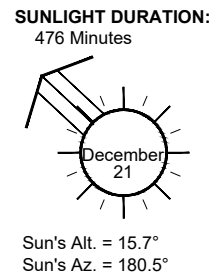

LEGEND

SUNRISE:
08:00
SUNSET:
15:56

SUNRISE:
07:50
SUNSET:
16:32

SUNRISE:
07:00
SUNSET:
17:27

Box 63 Whistler, B.C. Canada V0N 1B0 (804)922-5976 Fax: (804)922-1897
www.ecosign.com info@ecosign.com

Contour Interval: 25 metre Date: 11/2019