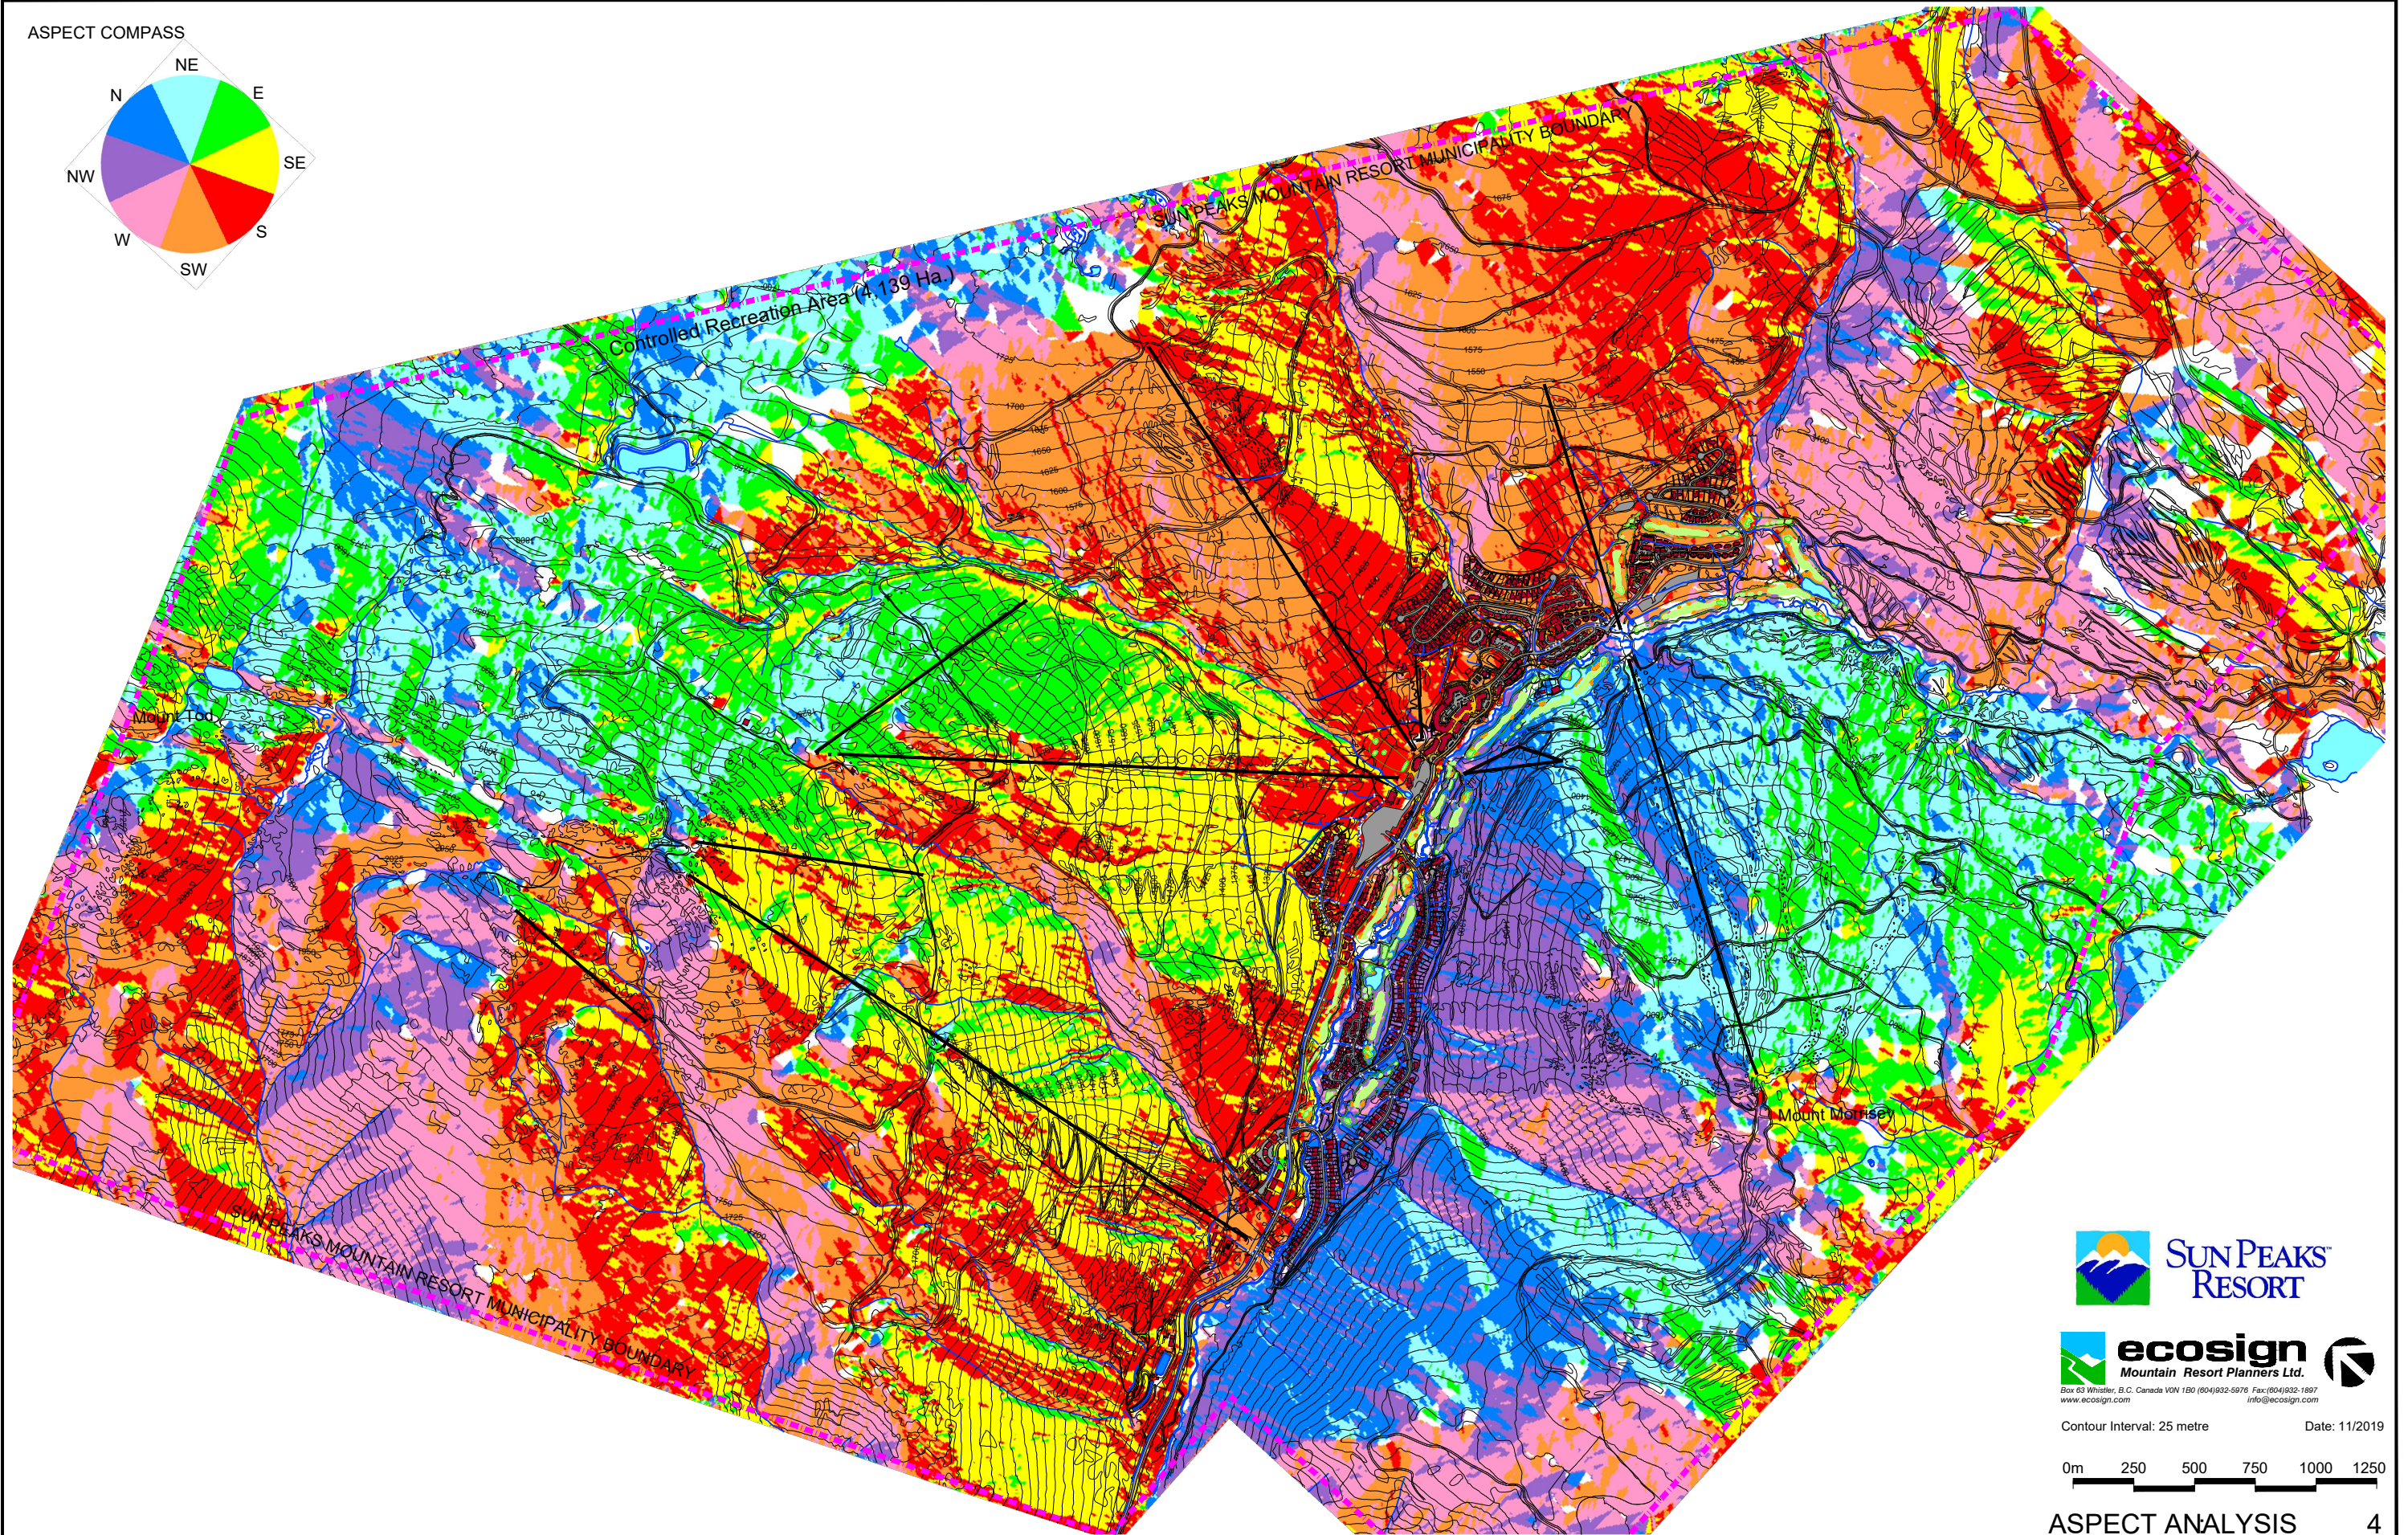

ASPECT COMPASS

Contour Interval: 25 metre Date: 11/2019