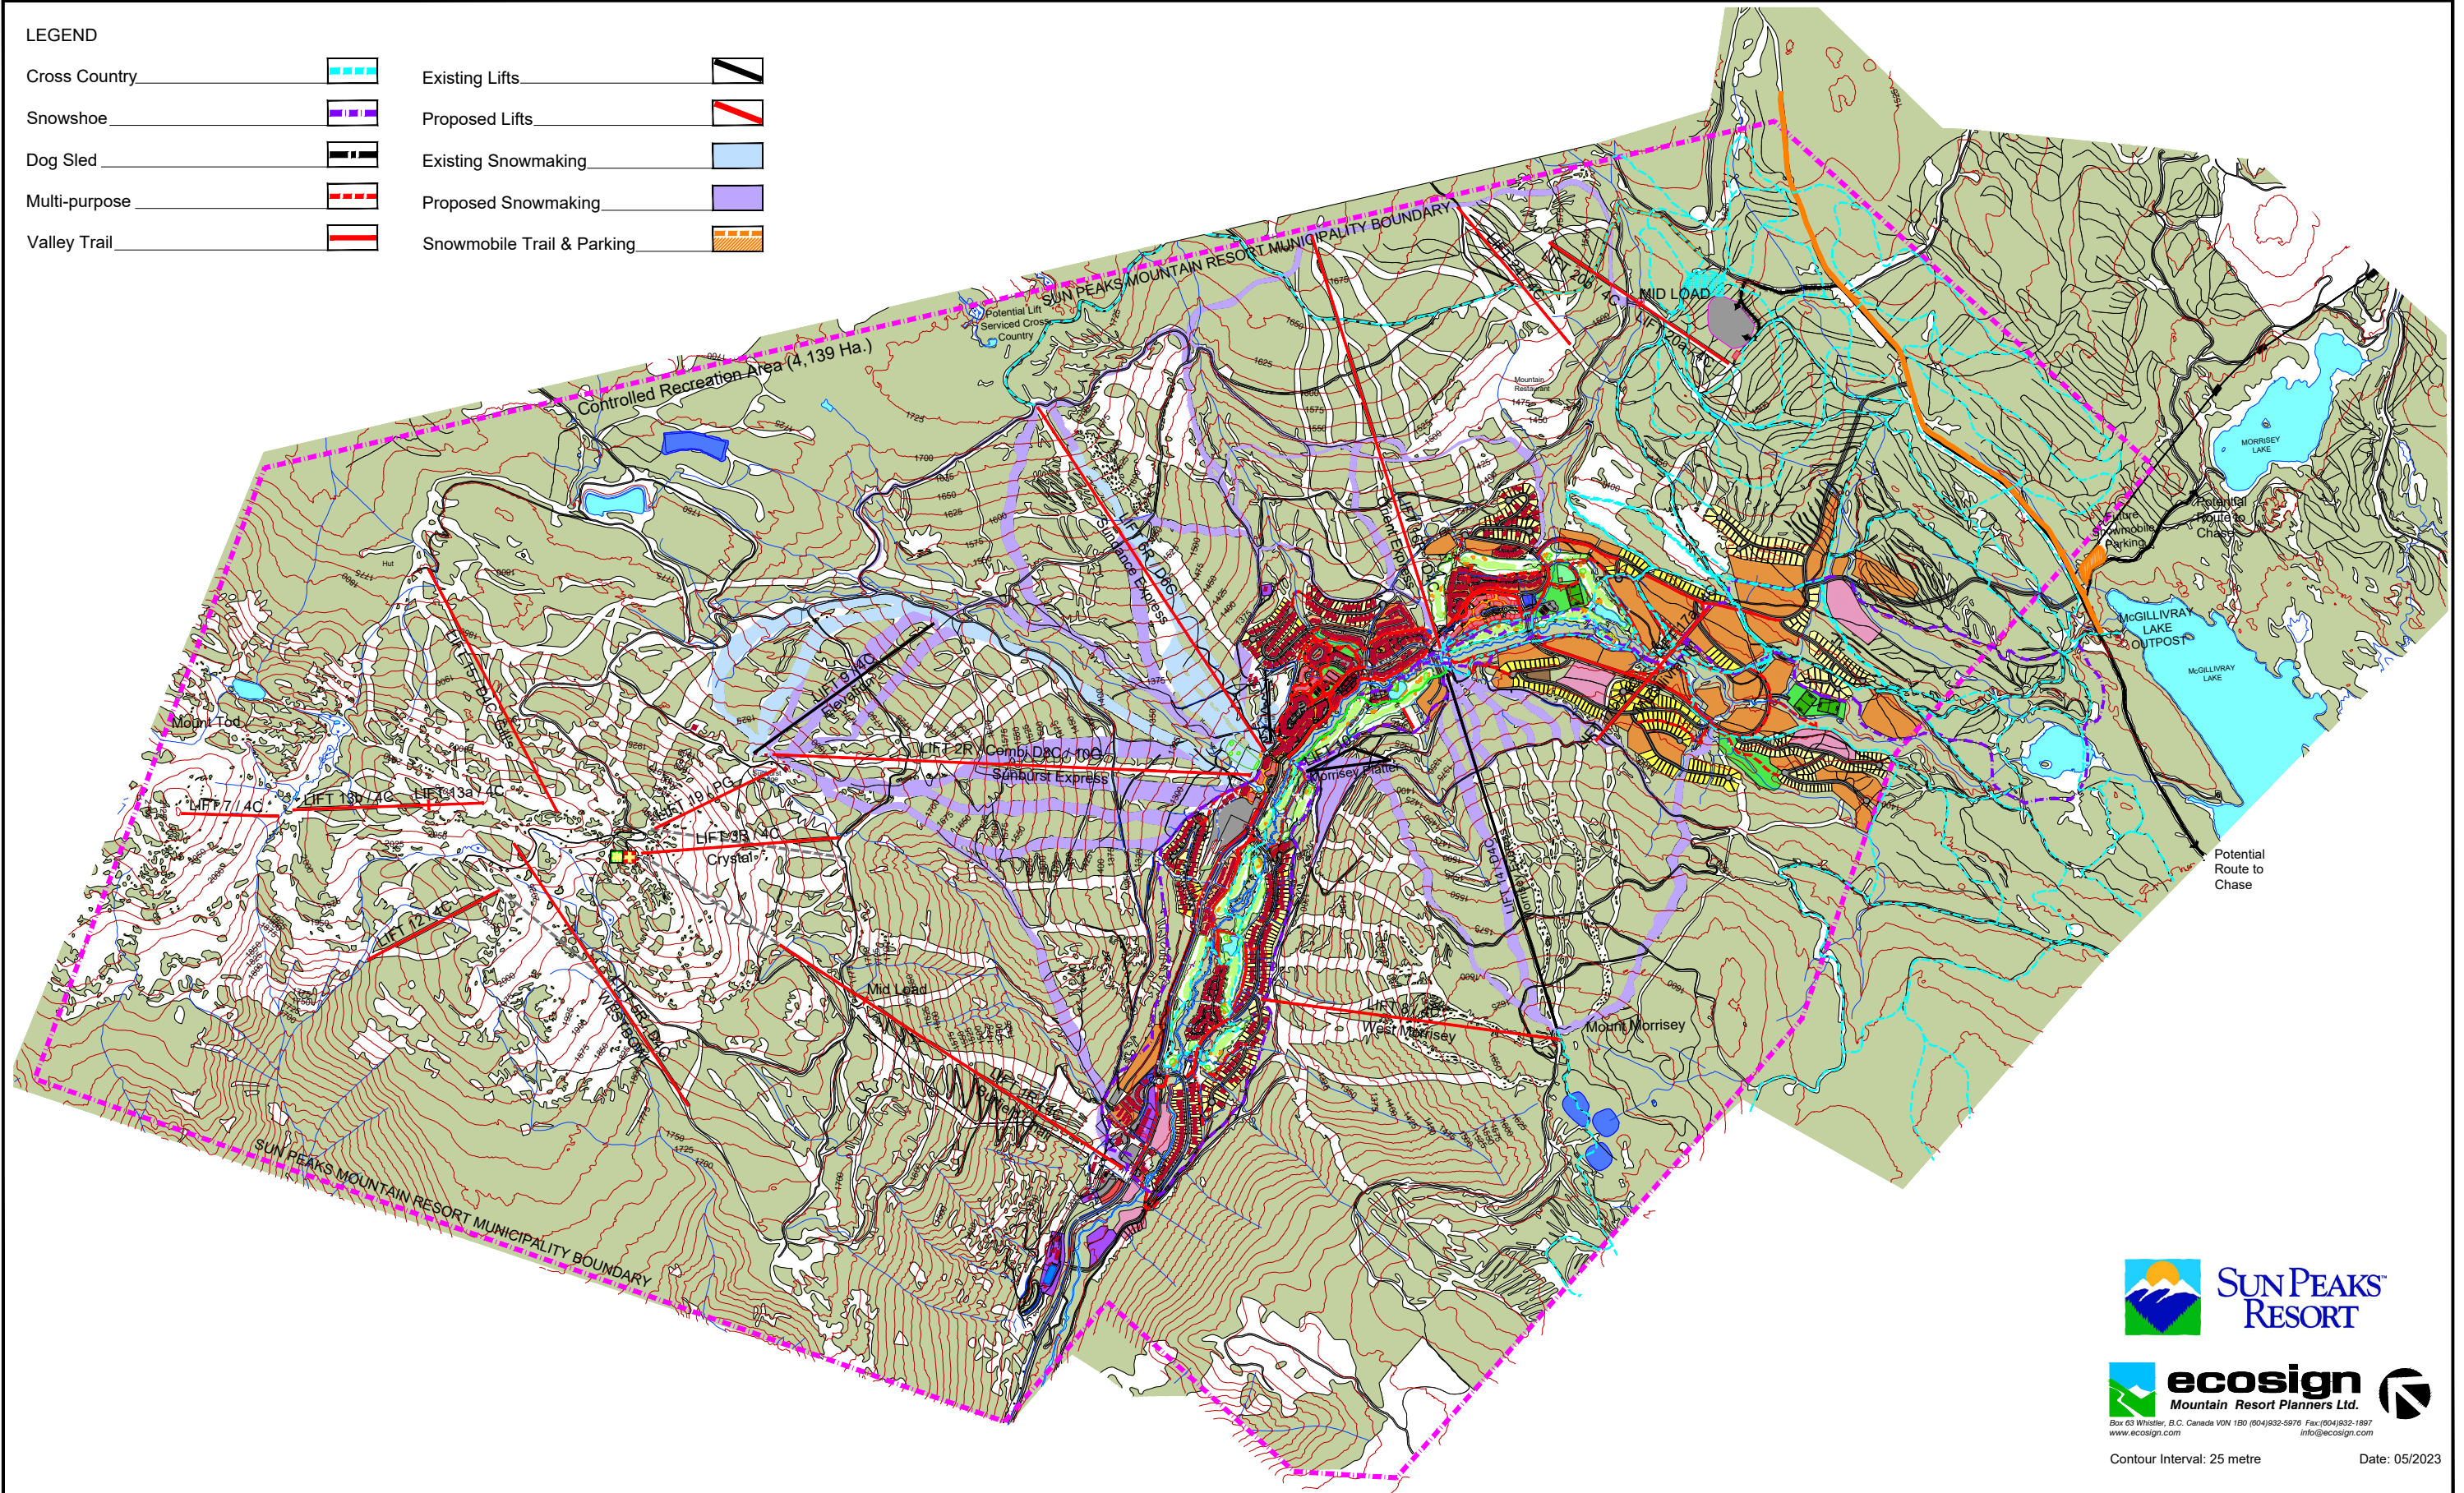

LEGEND

Cross Country		Existing Lifts	
Snowshoe		Proposed Lifts	
Dog Sled		Existing Snowmaking	
Multi-purpose		Proposed Snowmaking	
Valley Trail		Snowmobile Trail & Parking	

Box 63 Whistler, B.C. Canada V0N 1B0 (604)932-5978 Fax: (604)932-1897
www.ecosign.com info@ecosign.com

Contour Interval: 25 metre Date: 05/2023