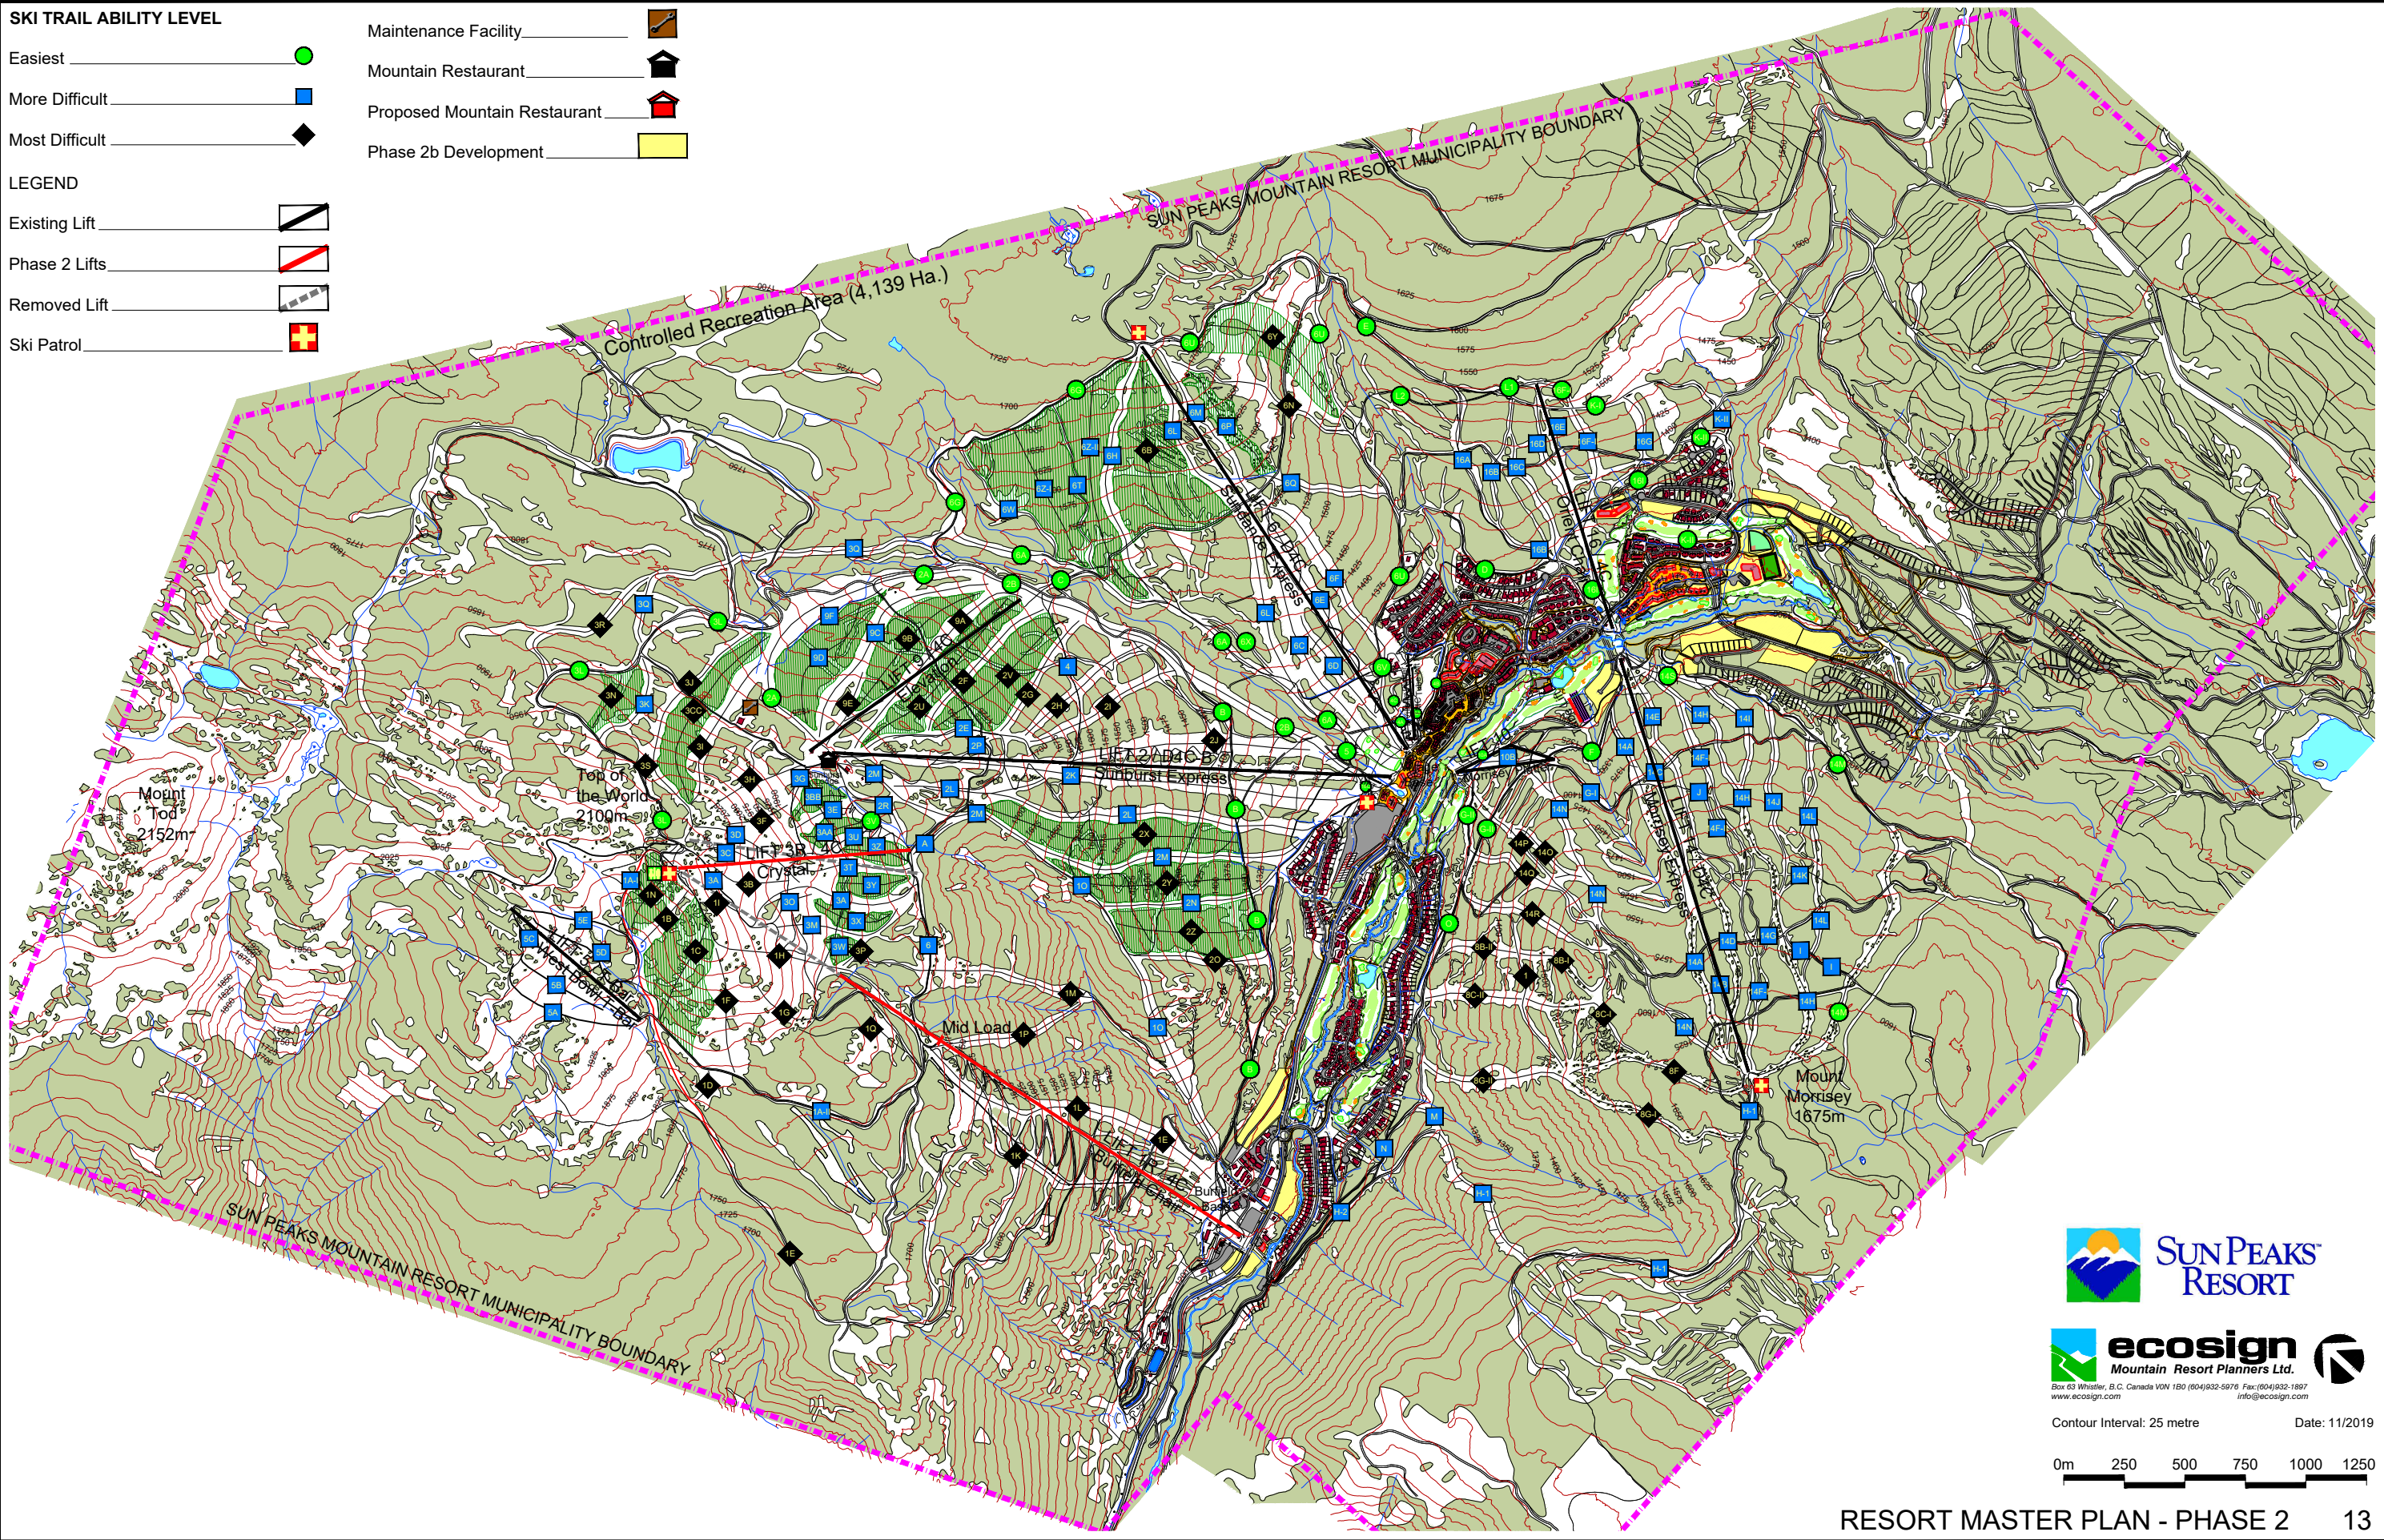

**SKI TRAIL ABILITY LEVEL**

- Easiest ●
- More Difficult ■
- Most Difficult ◆

- Maintenance Facility 
- Mountain Restaurant 
- Proposed Mountain Restaurant 
- Phase 2b Development 

**LEGEND**

- Existing Lift 
- Phase 2 Lifts 
- Removed Lift 
- Ski Patrol 

Contour Interval: 25 metre Date: 11/2019