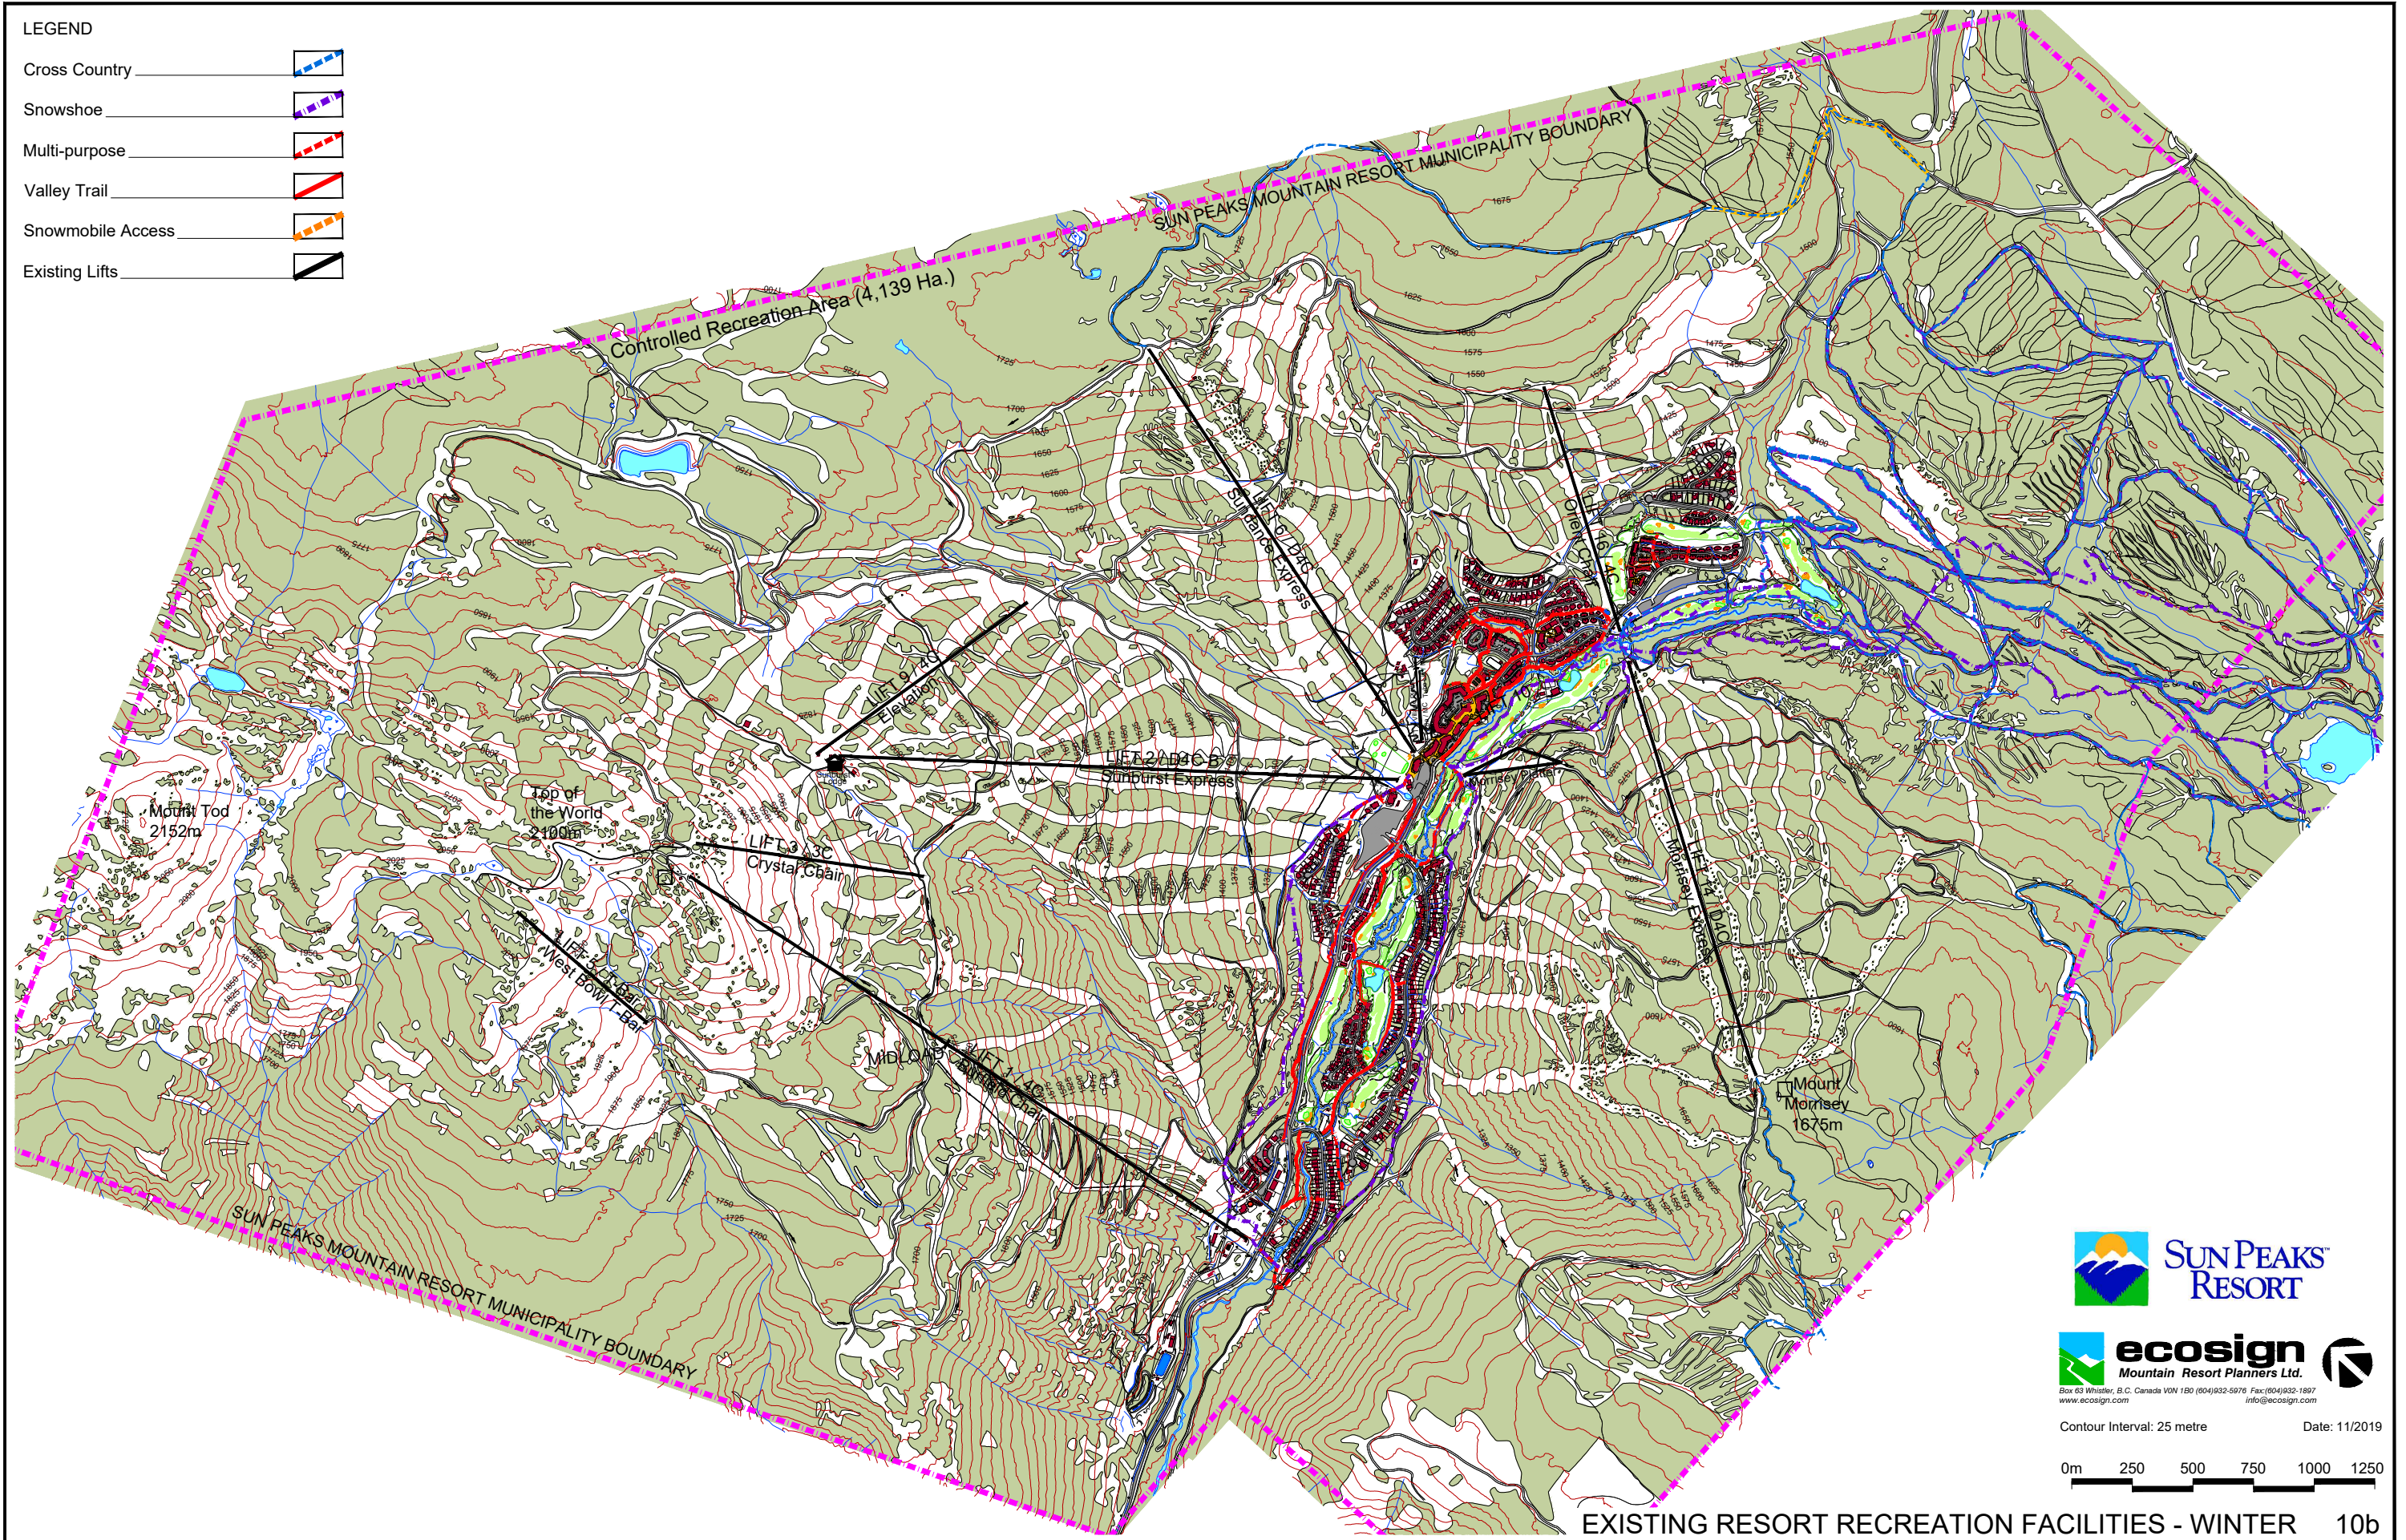

LEGEND

- Cross Country 
- Snowshoe 
- Multi-purpose 
- Valley Trail 
- Snowmobile Access 
- Existing Lifts 

Contour Interval: 25 metre Date: 11/2019