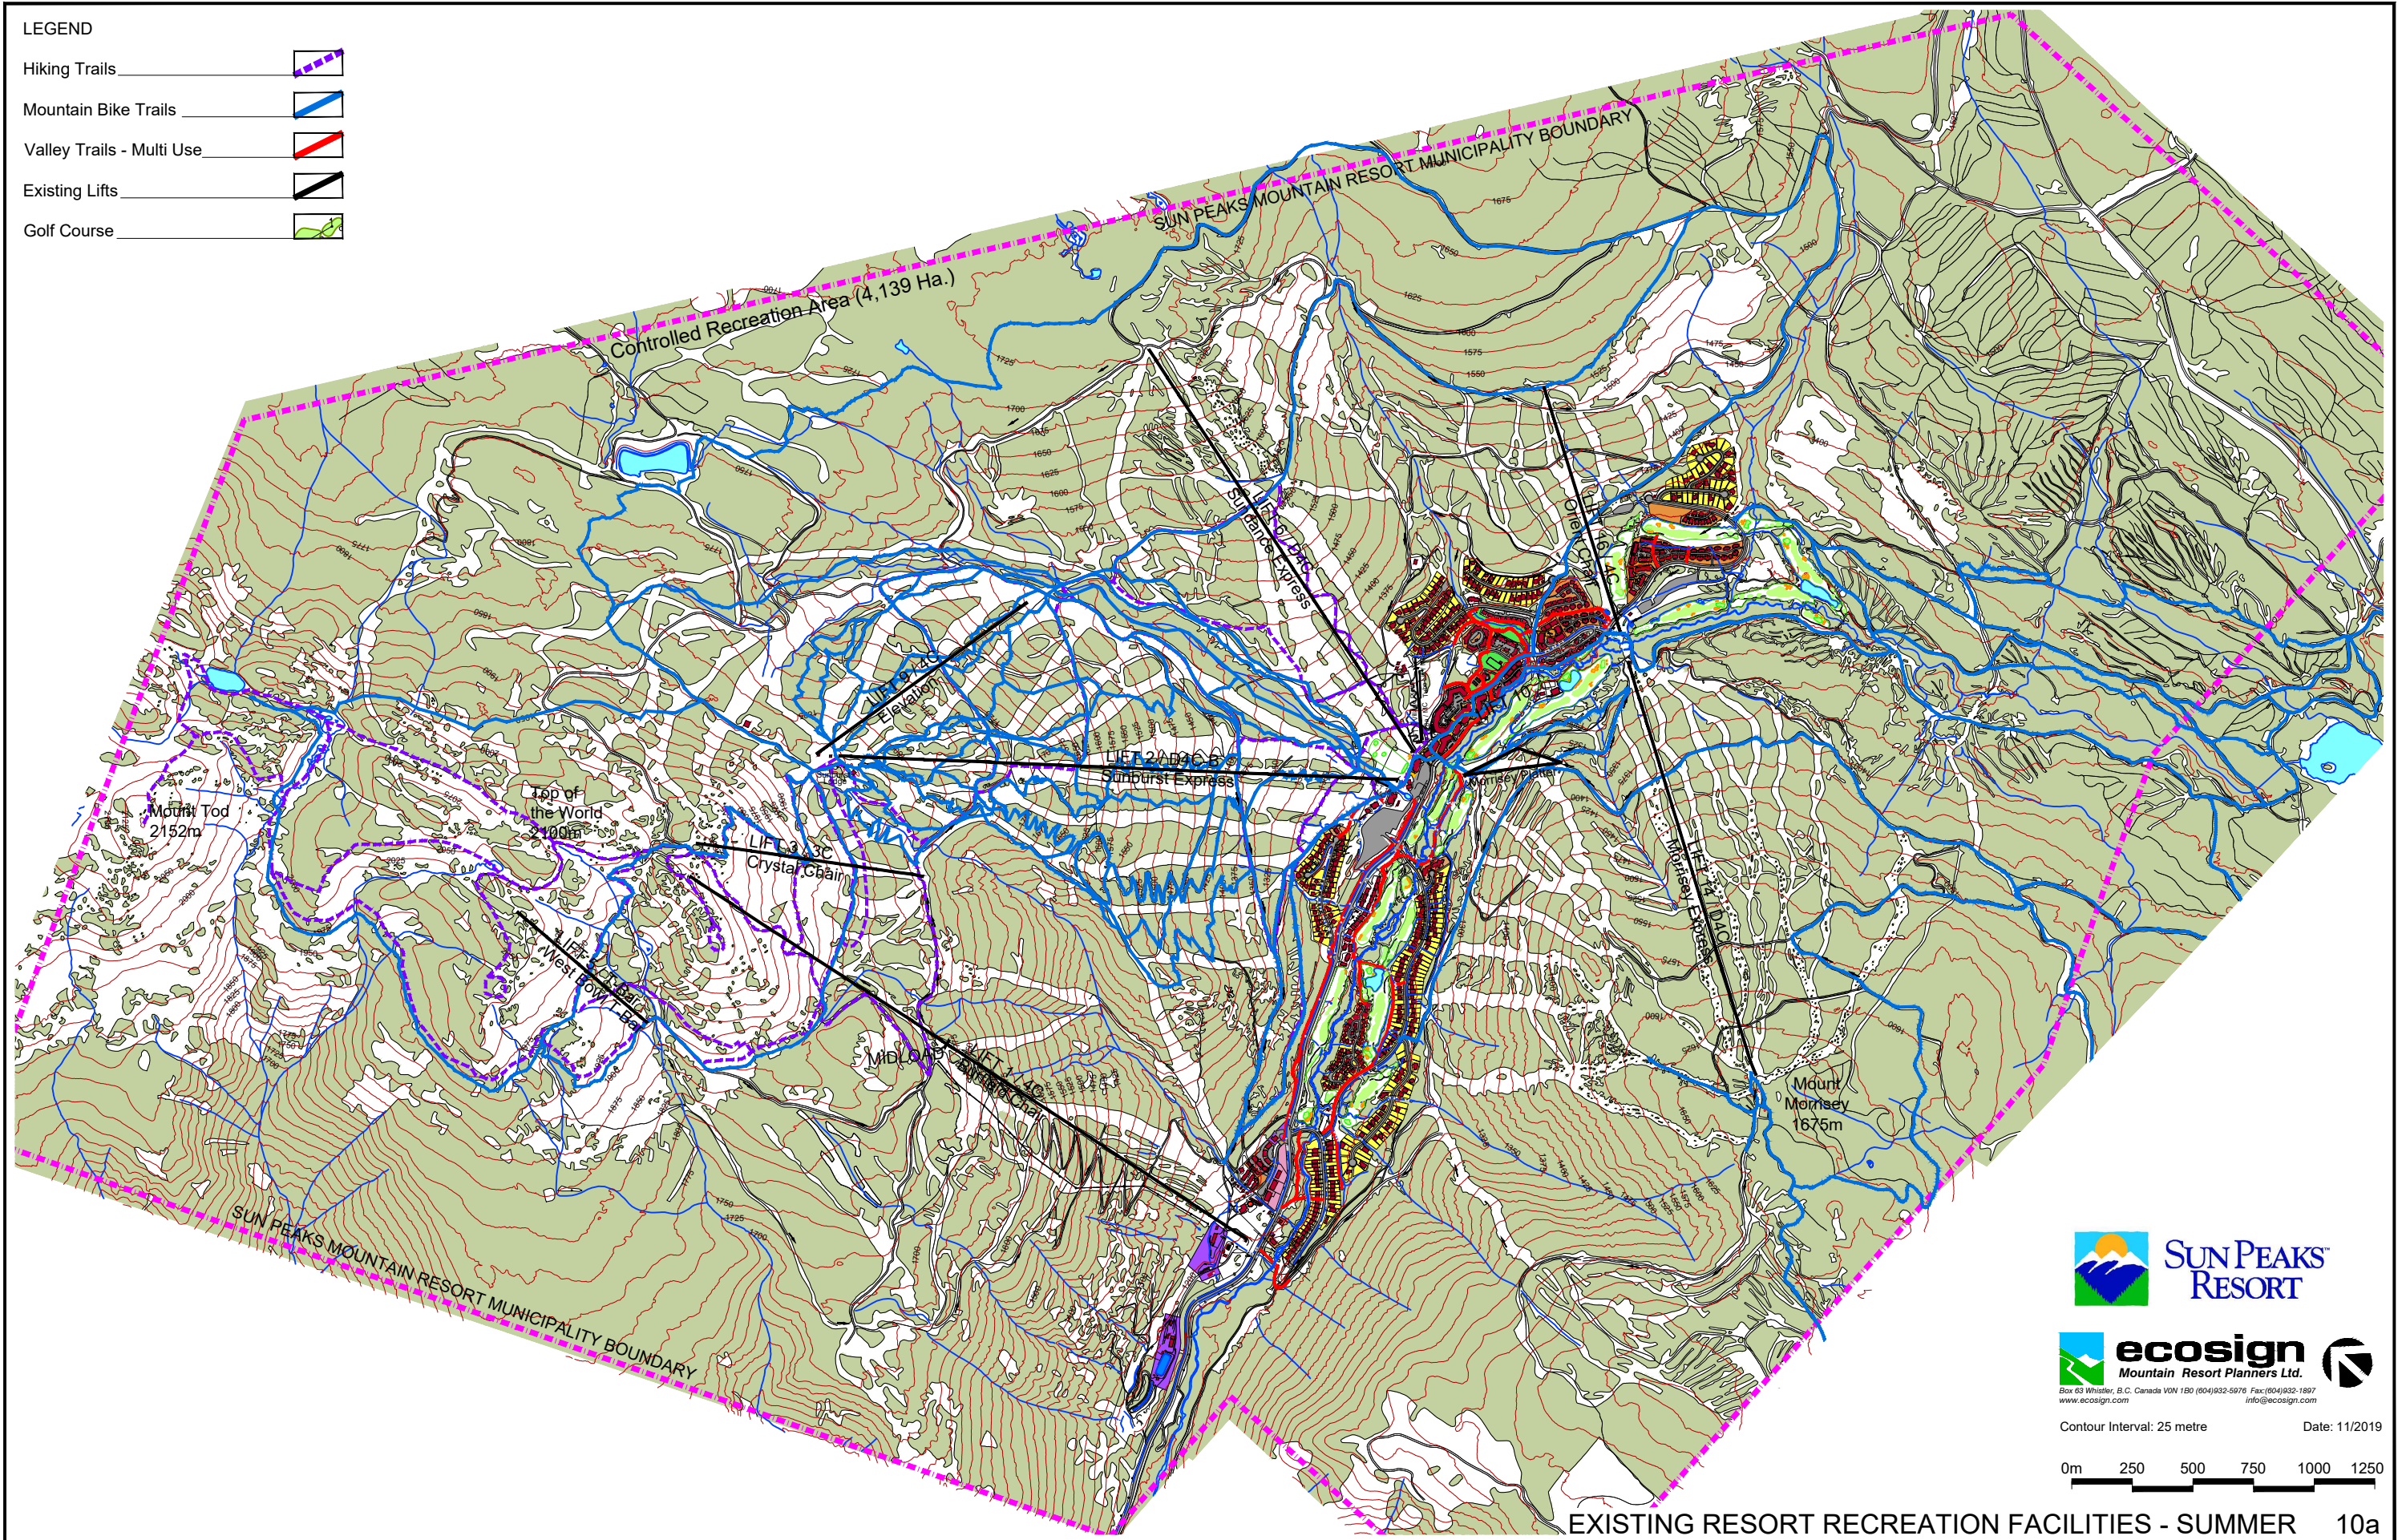

LEGEND

- Hiking Trails 
- Mountain Bike Trails 
- Valley Trails - Multi Use 
- Existing Lifts 
- Golf Course 

Contour Interval: 25 metre Date: 11/2019