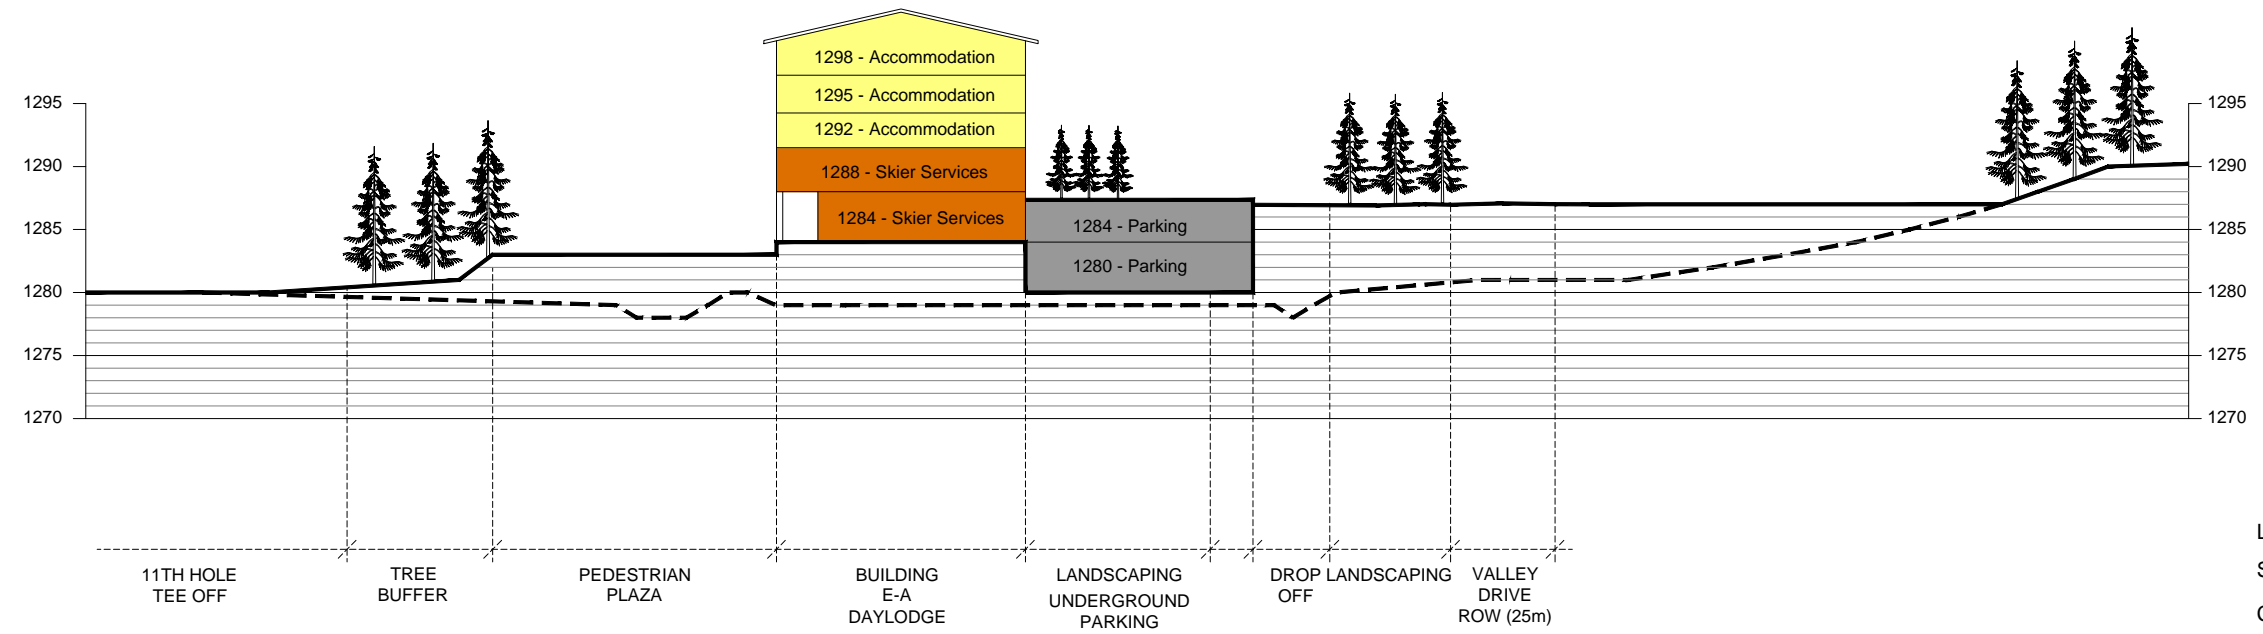

SUN PEAKS RESORT

Contours: 5 Metres Date: 02/2013

SECTION A'-A'

LEGEND

- Skier Services
- Commercial
- Accommodation
- Parking

SECTION B'-B'