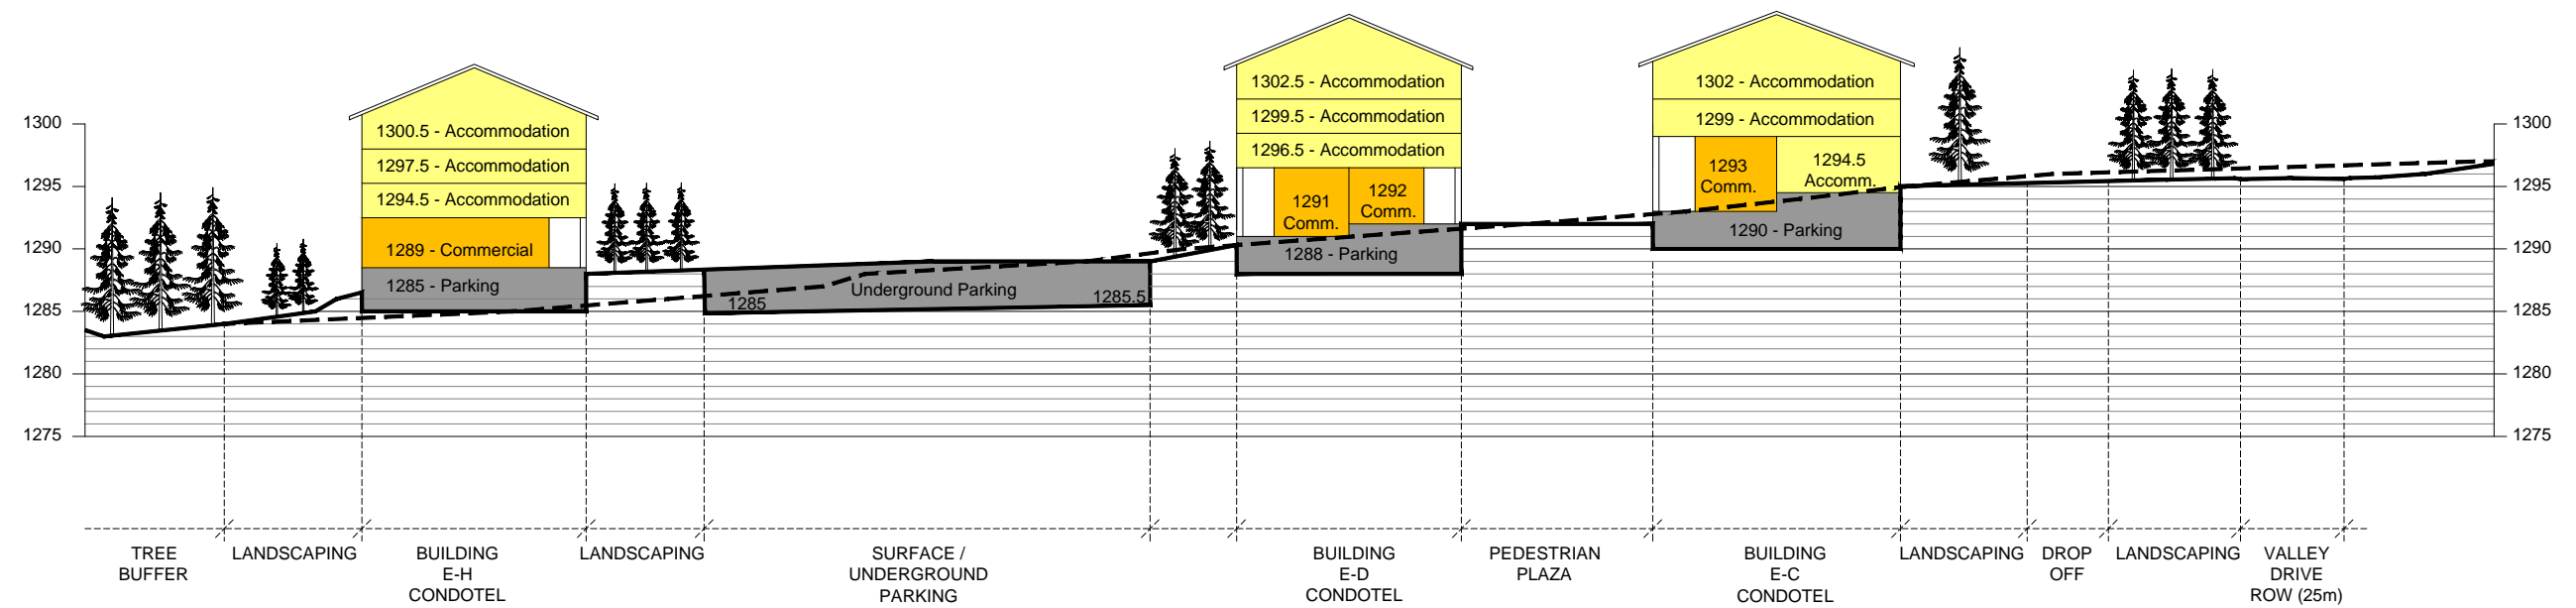

SUN PEAKS RESORT

Contours: 5 Metres Date: 02/2013

SECTION A'-A'

LEGEND

- Skier Services
- Commercial
- Accommodation
- Parking

SECTION B'-B'