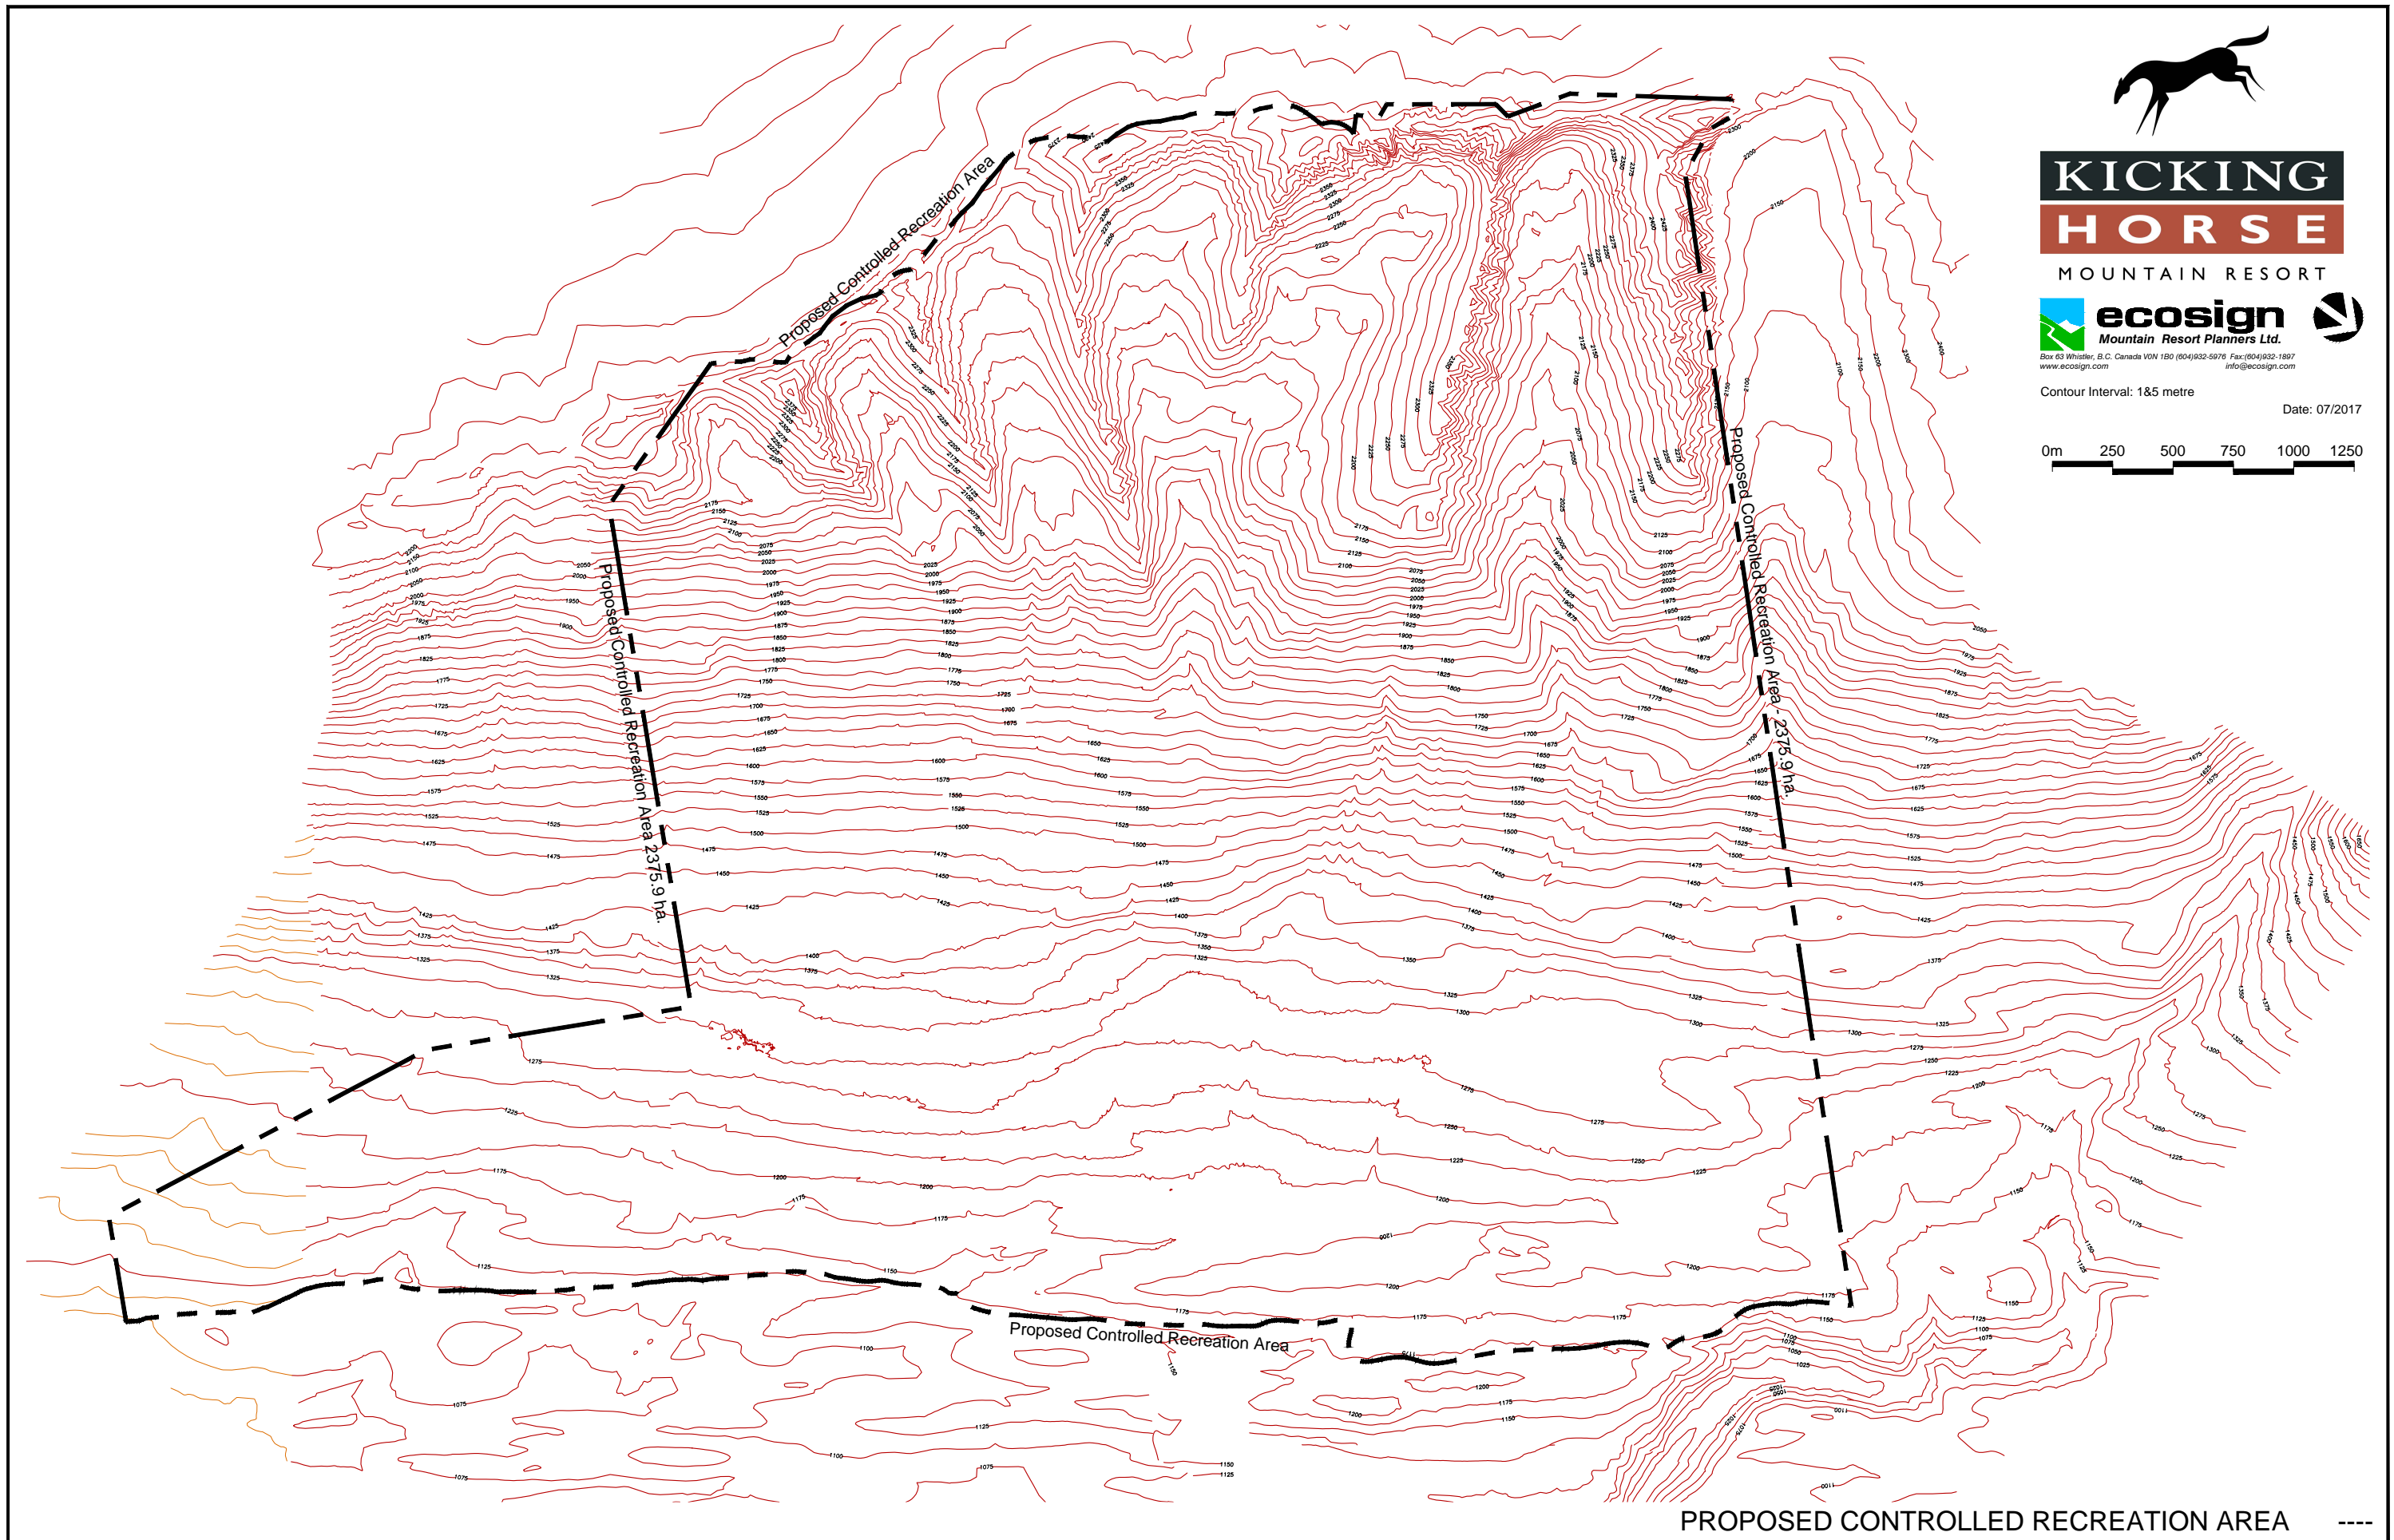

**KICKING
HORSE**

MOUNTAIN RESORT

Box 63 Whistler, B.C. Canada V0N 1B0 (604)932-5876 Fax: (604)932-1897
www.ecosign.com info@ecosign.com

Contour Interval: 1&5 metre

Date: 07/2017

PROPOSED CONTROLLED RECREATION AREA ----