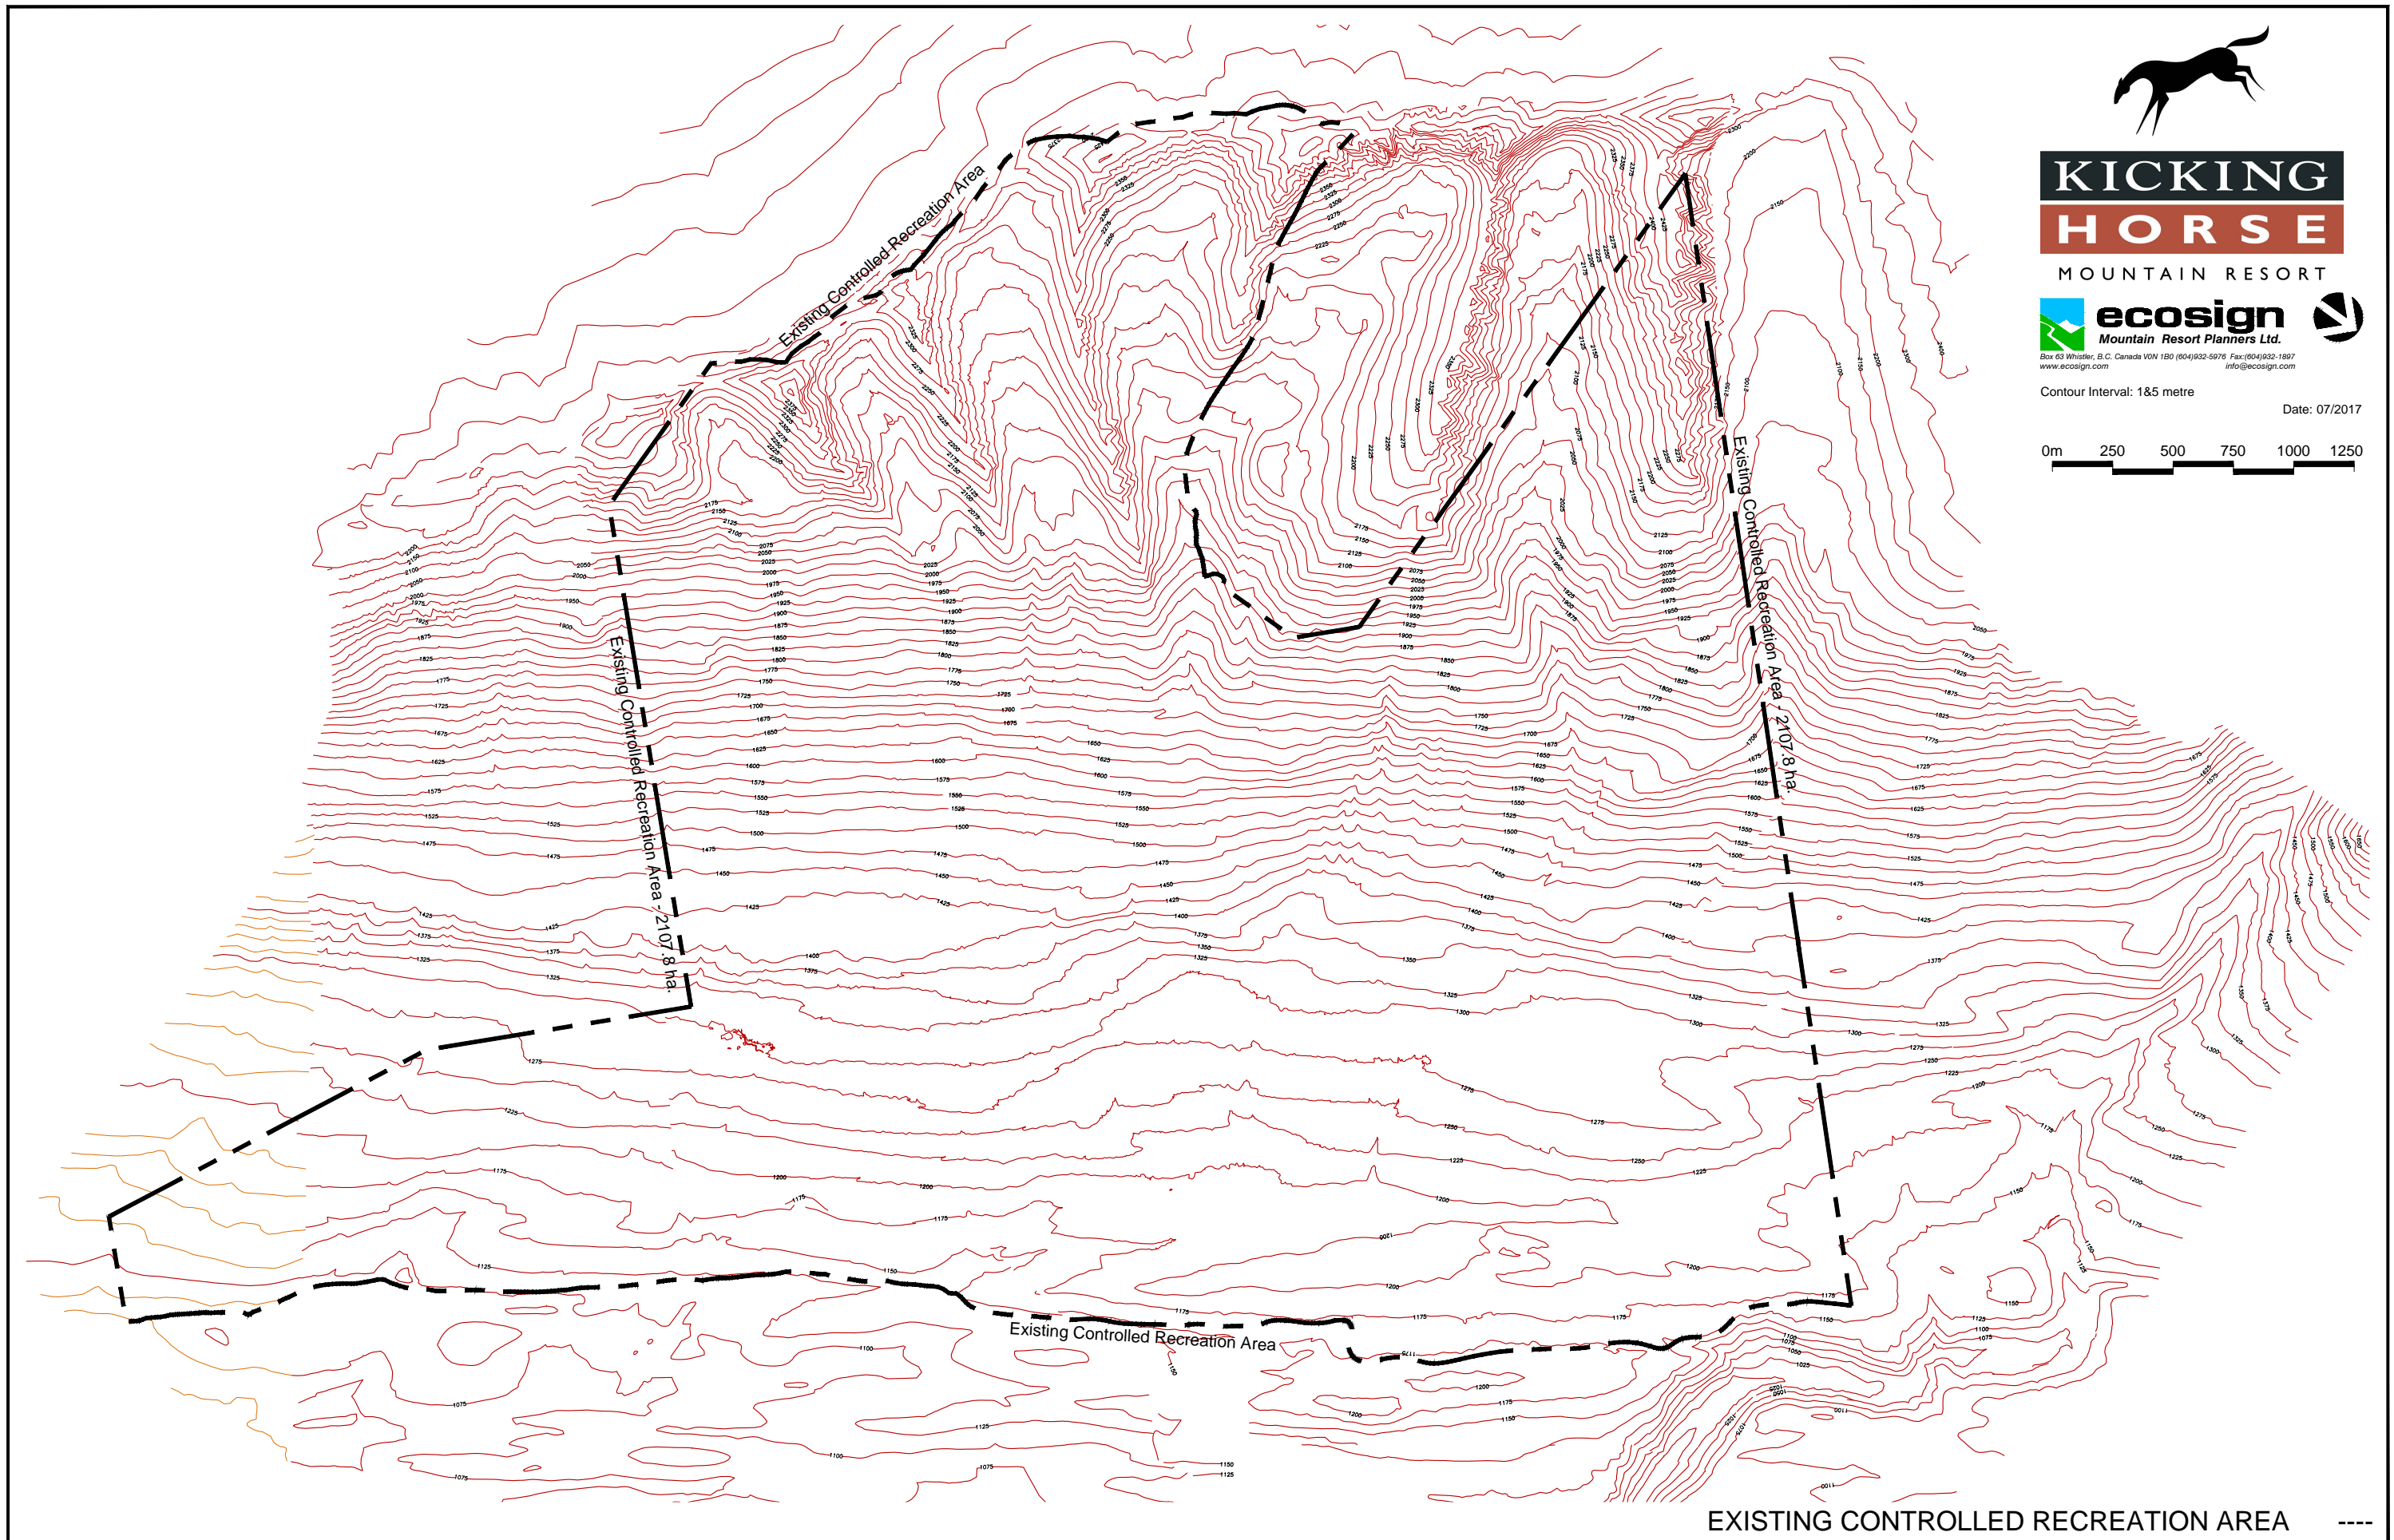

**KICKING  
HORSE**

MOUNTAIN RESORT

Box 63 Whistler, B.C. Canada V0N 1B0 (604)932-5876 Fax: (604)932-1897  
www.ecosign.com info@ecosign.com

Contour Interval: 1&5 metre

Date: 07/2017

EXISTING CONTROLLED RECREATION AREA ----