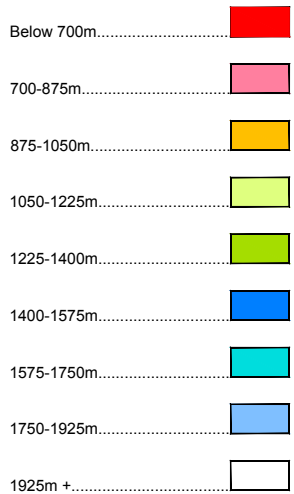

ELEVATION

**WHISTLER BLACKCOMB**

**ecosign**  
Mountain Resort Planners Ltd.

Contours: 25 Meter Date: 09/2013