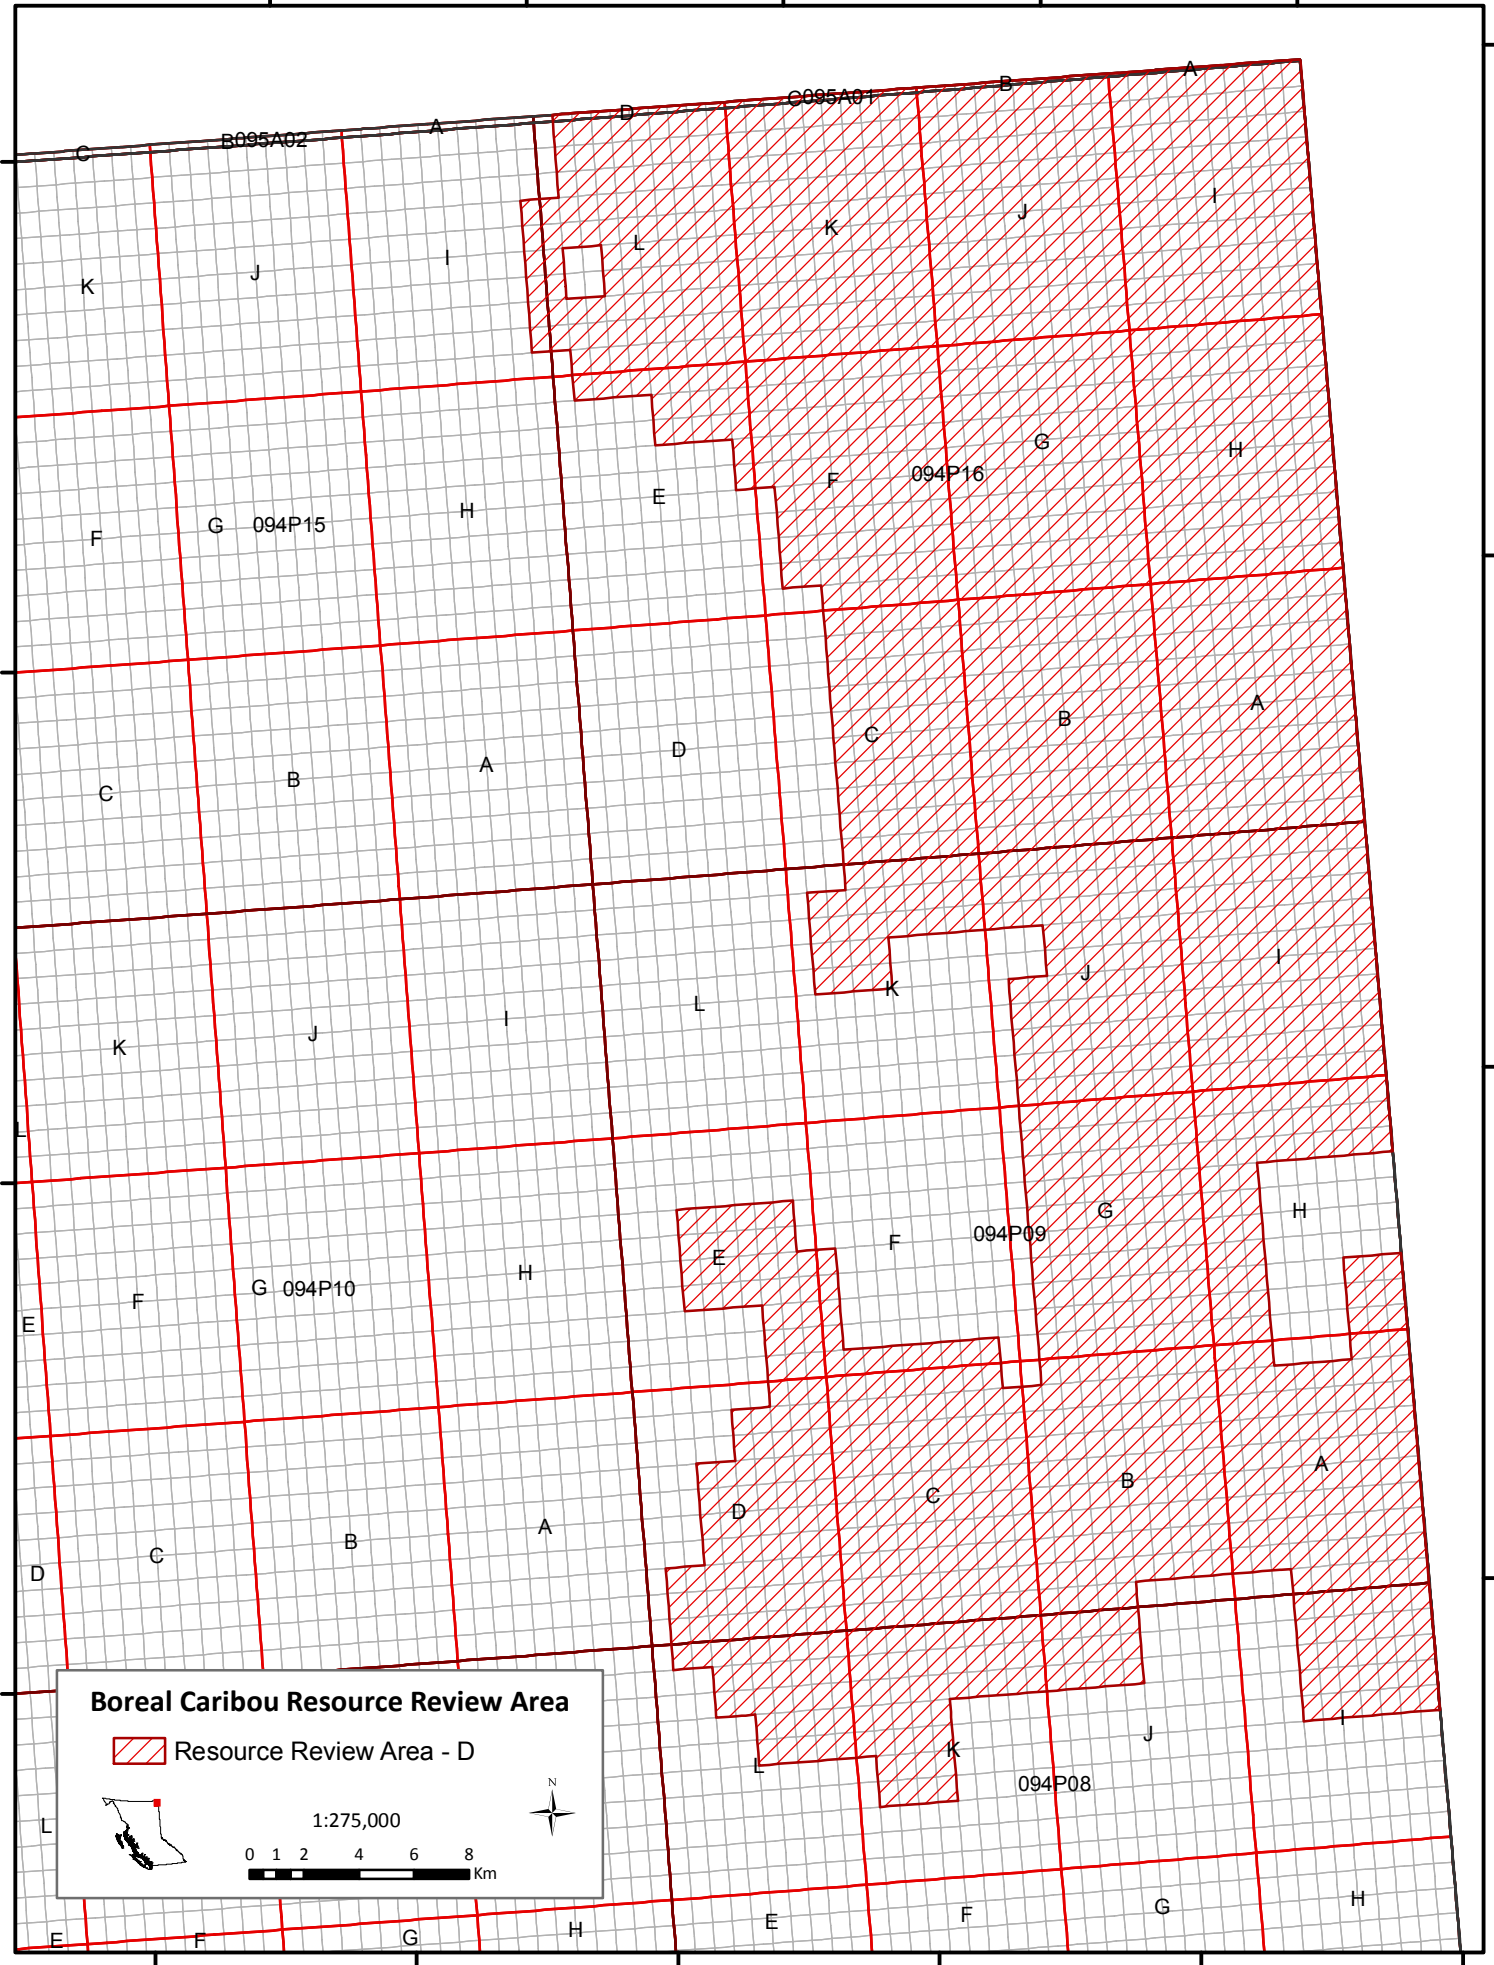

120°40'0"W

120°30'0"W

120°20'0"W

120°10'0"W

120°0'0"W

60°0'0"N

59°50'0"N

59°40'0"N

59°30'0"N

Boreal Caribou Resource Review Area

 Resource Review Area - D

1:275,000