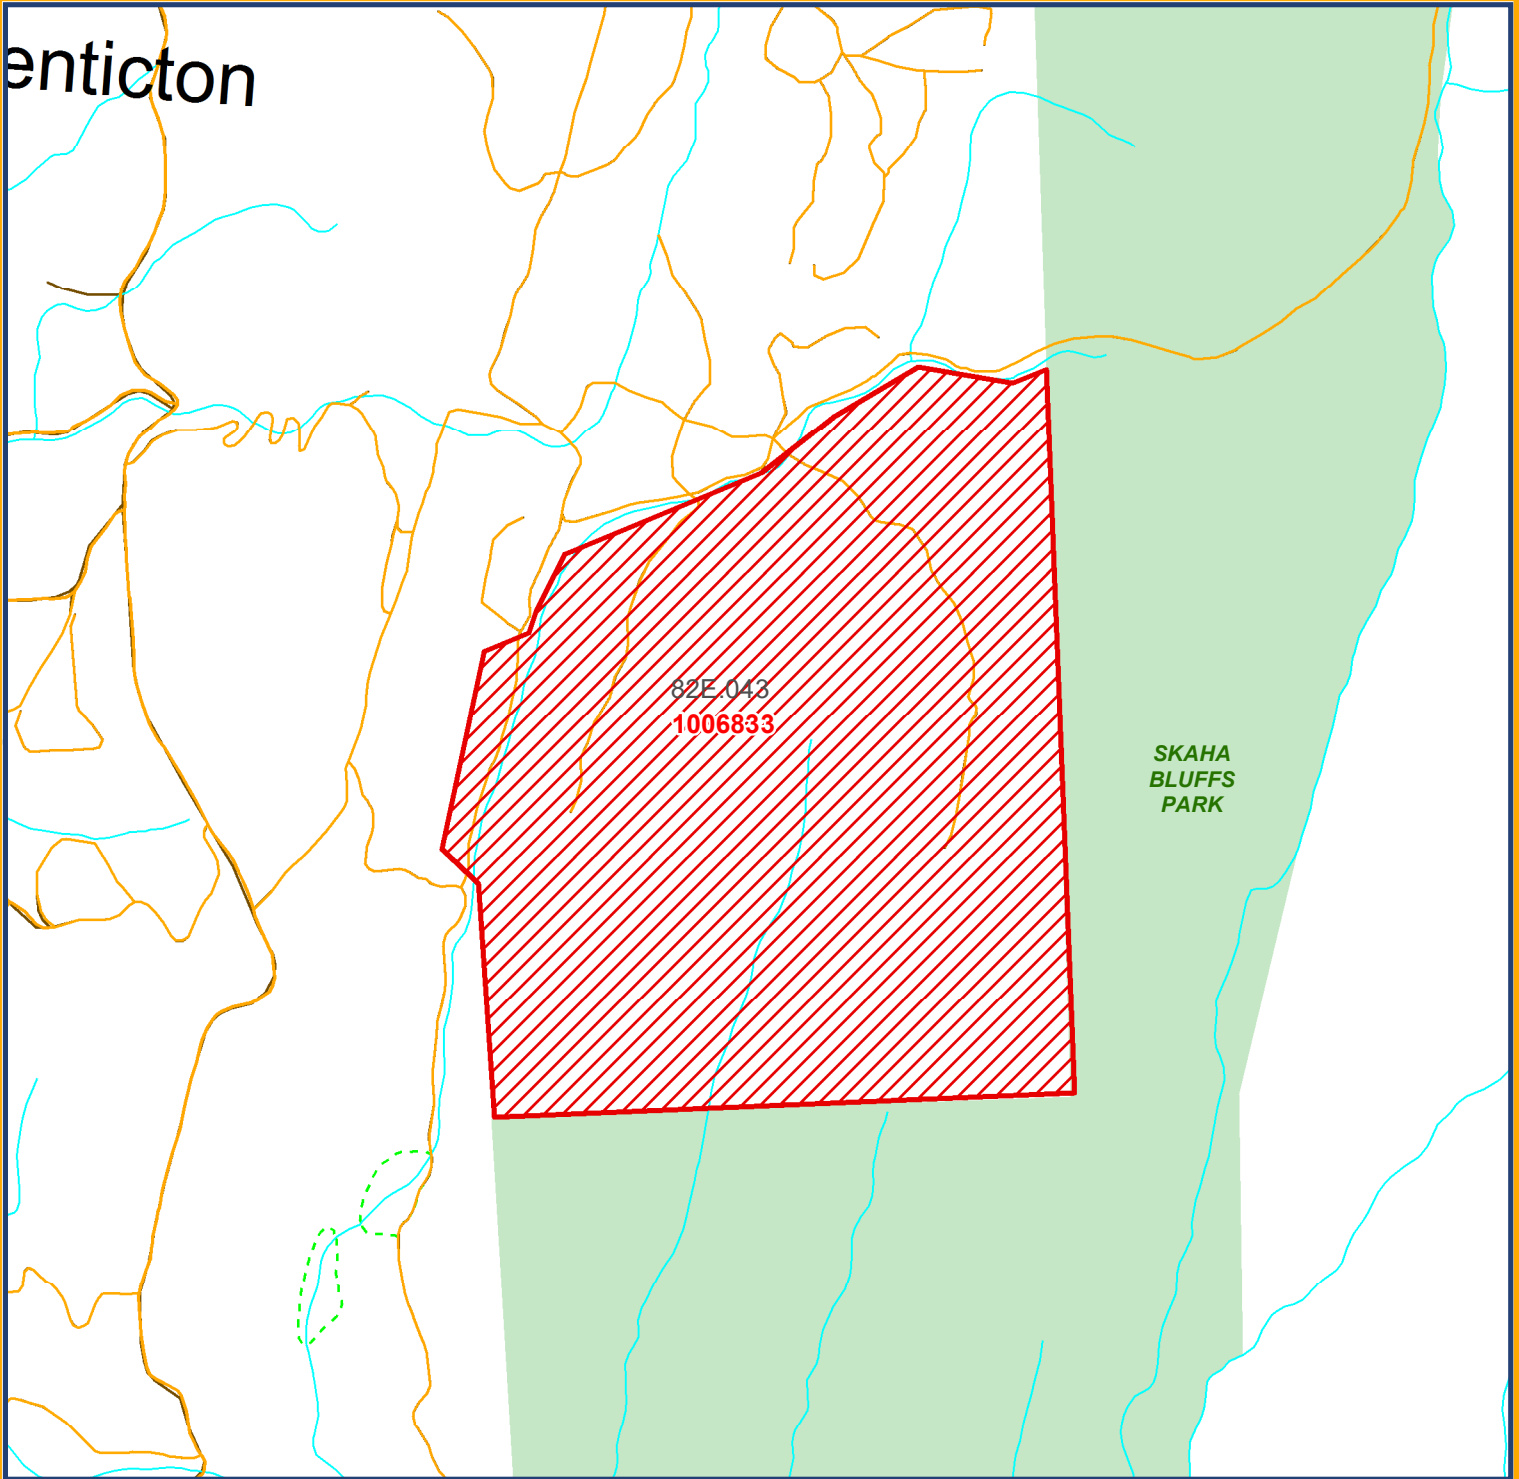

enticton

Site 1006833
Skaha Bluffs Park Addition

FOR INFORMATIONAL PURPOSES ONLY

This is a summary sketch of the area shown in Mineral Titles Online

-  Proposed Reserve Boundary
-  Parks and Protected Areas
-  Indian Reserve
-  Mapsheet Grid (20k)

Restriction	No Registration - Mineral		
Mining Division	Osoyoos	Land District	SDYD
Map Scale	1:10,000	File Number	14280-03-1504
Date	February 20, 2020	Hectares	65.0
BCGS Maps	82E.043		